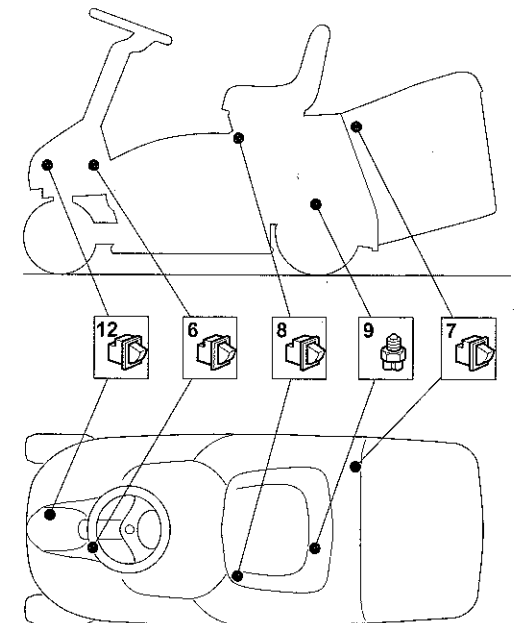

CABLE COLOURS

- BK Black
- BL Blue
- BR Brown
- GY Grey
- OR Orange
- RE Red
- VI Violet
- WH White
- YE Yellow