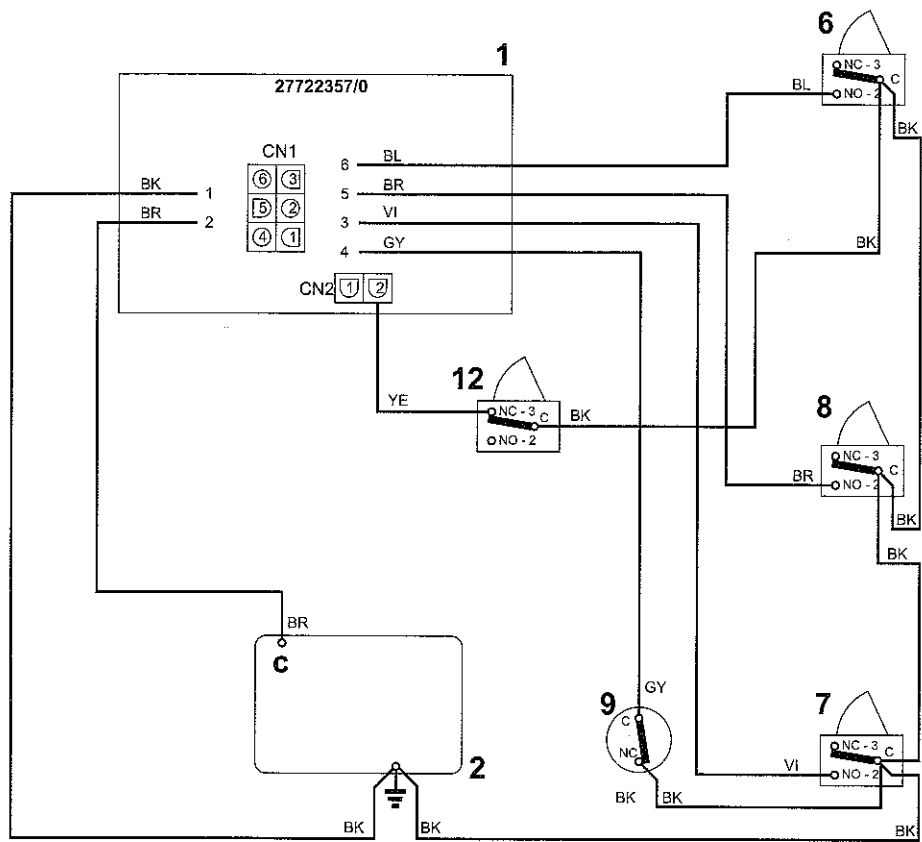

- 1 Electronic card
- 2 Engine
- 2a Generator
- 2c Engine Stop
- 6 Blade microswitch
- 7 Grass-catcher microswitch
- 8 Seat microswitch
- 9 Neutral microswitch
- 10 Recharge connector
- 12 Brake microswitch

CABLE COLOURS

- BK Black
- BL Blue
- BR Brown
- GY Grey
- OR Orange
- VI Violet
- YE Yellow

- 1 Electronic card
- 2 Engine
- 2a Generator
- 2b Starter
- 2c Engine Stop
- 3 Battery
- 4 Starter relay
- 5 Key ignition switch
- 6 Blade microswitch
- 7 Grass-catcher microswitch
- 8 Seat microswitch
- 9 Neutral microswitch
- 10 Recharge connector
- 12 Brake microswitch
- 13 Fuse 10A

CABLE COLOURS

- BK Black
- BL Blue
- BR Brown
- GY Grey
- OR Orange
- RE Red
- VI Violet
- WH White
- YE Yellow