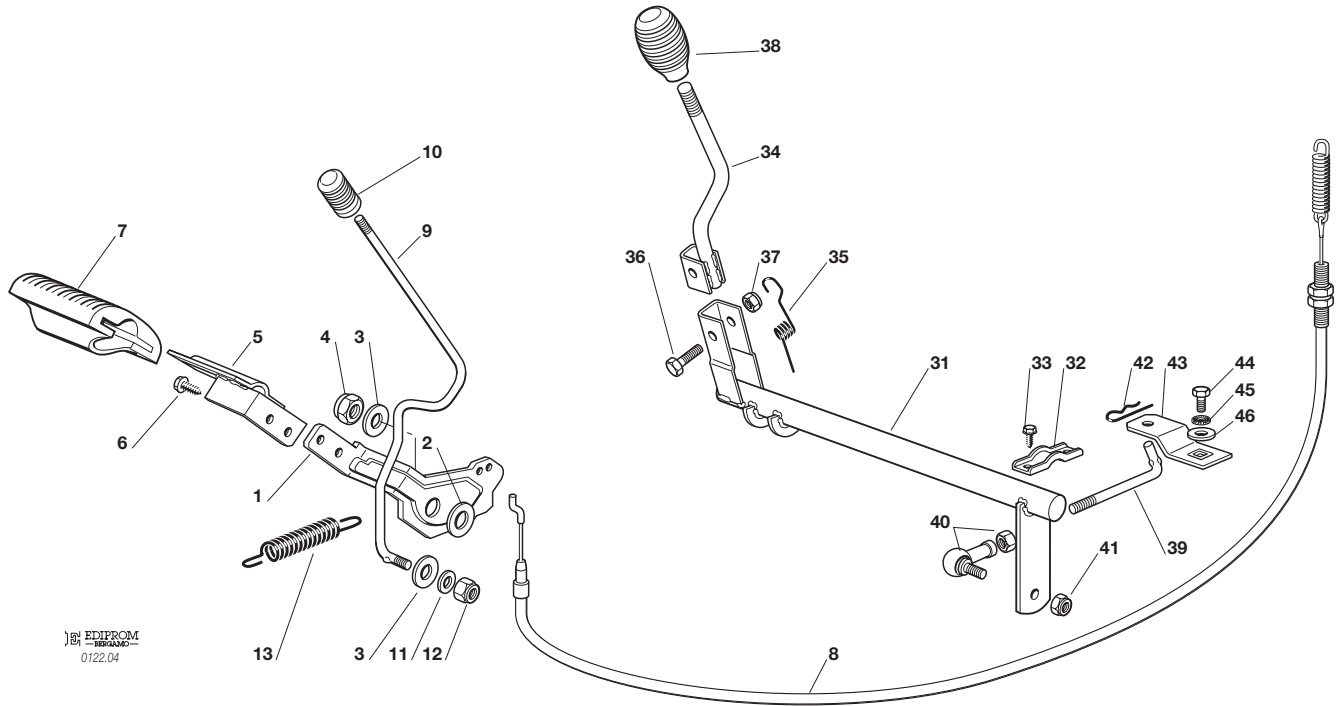

EDIPROM
0122.04

1	27500051/0	1	PEDALE FRENO	PEDAL	PEDAL	PEDAL
2	27670054/0	1	RONDELLA	WASHER	RONDELLE	SCHEIBE
3	25670011/0	2	RONDELLA	WASHER	RONDELLE	SCHEIBE
4	12155000/0	1	DADO	NUT	ECROU	MUTTER
5	84503003/0	1	PEDALE FRENO SUP.	PEDAL UPPER	PEDAL SUPERIEUR	PEDAL, OBER
6	12735121/0	2	VITE	SCREW	VIS	SCHRAUBE
7	25110269/0	1	COPRISTAFFA	CLAMP COVER	COUVRE ETRIER	BRIDEDECKEL
8	84207102/0	1	FILO	CABLE	FIL	KABEL
9	27034064/0	1	ASTA	ROD	BARRE	STANGE
10	27395050/1	1	MANOPOLINA	KNOB	POIGNEE	KNOPF
11	25670011/0	1	RONDELLA	WASHER	RONDELLE	SCHEIBE
12	12155000/0	1	DADO	NUT	ECROU	MUTTER
13	27430564/0	1	MOLLA	SPRING	RESSORT	FEDER
31	84001021/0	1	ASSE CAMBIO	AXLE	AXE	ACHSE
32	27546015/1	2	PIASTRINA	PLATE	PLAQUE	PLATTE
33	12729601/0	4	VITE	SCREW	VIS	SCHRAUBE
34	84317071/0	1	LEVA	GEARSHIFT	LEVIER	HEBEL
35	27430570/1	1	MOLLA	SPRING	RESSORT	FEDER
36	12674700/0	1	VITE	SCREW	VIS	SCHRAUBE
37	12154510/0	1	DADO	NUT	ECROU	MUTTER
38	25394510/0	1	MANOPOLA	KNOB	POIGNEE	KNOPF
39	27034063/0	1	ASTA	ROD	BARRE	STANGE
40	22746601/0	1	SNODO	JOINT	JOINT	GELENK
41	12155000/0	1	DADO	NUT	ECROU	MUTTER
42	24487997/0	1	COPPIGLIA	COTTER PIN	GOUPILLE	SPLIT
43	27315109/0	1	LEVA	GEARSHIFT	LEVIER	HEBEL
44	12788850/0	1	VITE	SCREW	VIS	SCHRAUBE
45	12540040/0	1	ROSETTA	WASHER	RONDELLE	SCHEIBE
46	22680009/0	1	RONDELLA	WASHER	RONDELLE	SCHEIBE