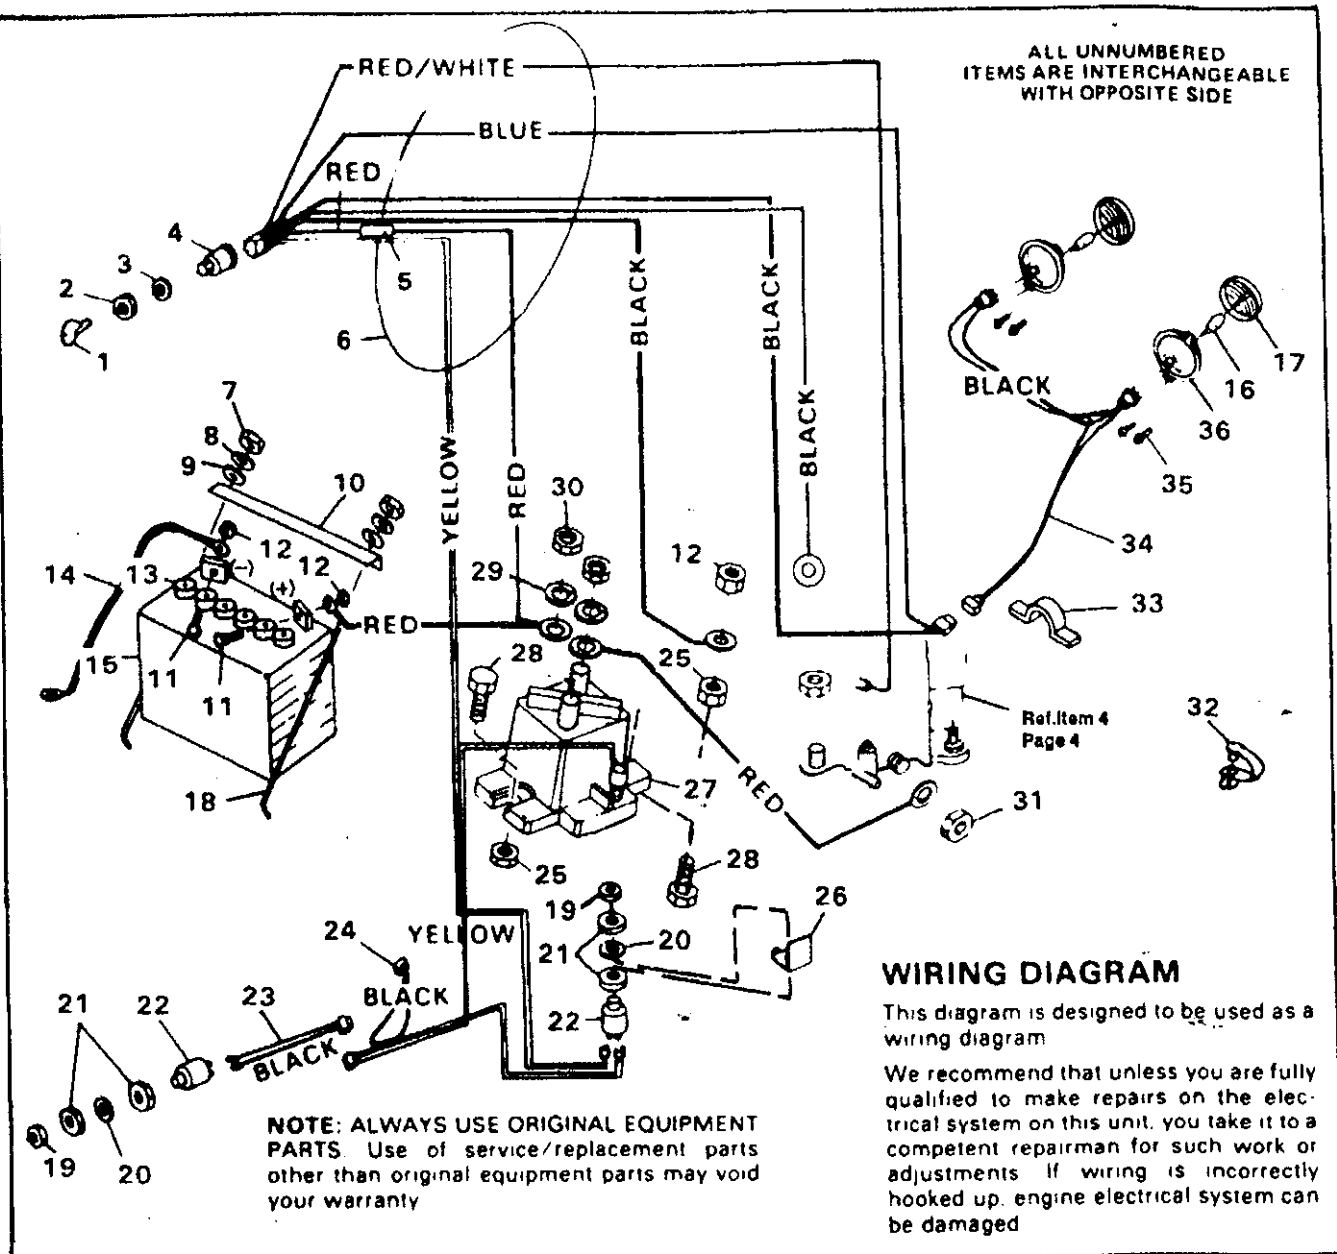

WIRING DIAGRAM

This diagram is designed to be used as a wiring diagram

We recommend that unless you are fully qualified to make repairs on the electrical system on this unit, you take it to a competent repairman for such work or adjustments. If wiring is incorrectly hooked up, engine electrical system can be damaged.

Key No.	Part No.	Description
1	300626	Key, Ignition
2	48140	Locknut (Switch Part)
3	138557	Lockwasher (Switch Part)
4	300687	Switch, Ignition
5	49211	Fuse
6	55528	Wire Harness Assembly
7	120375	Nut, Hex, 1/4-20 Thd.
8	120380	Lockwasher, Split
9	120392	Flatwasher
10	56360	Bracket, Battery, Hold-Down
11	120854	Screw, Hex Hd, 1/4-20 x 5/8 In.
12	271172	Nut, Keps, 1/4-20 Thd.
13	40892	Cap, Battery
14	56511	Ground Wire
15	52936	Battery
16	52572	Bulb, Headlight
17	52570	Lens, Headlight
18	40234	Battery Rod
19	56635	Nut, Hex

Key No.	Part No.	Description
20	45878	Lockwasher (Lockout Switch Part)
21	45877	Nut (Lockout Switch Part)
22	41204	Switch, Lockout
23	43038	Wire Assembly, Deck Switch
24	42071	Wire Assembly, By-Pass
25	9424215	Locknut, Hex, 1/4-20 Thd.
26	49734	Bracket, Switch Mounting
27	53716	Solenoid
28	187745	Screw, Hex Hd, 1/4-20 x 3/4 In.
29	138485	Washer, Snakeproof, 5/16 In.
30	120368	Locknut, Hex, 5/16-24 Thd.
31		Engine Part
32	54888	Retainer, Wire
33	41482	Wire Clip, Press
34	56189	Lead Wire, Headlight
35	50668	Screw, Hex Wa. Tap, No. 10-14 x 1/2 In.
36	52571	Bezel, Headlight

301515 / PM / Eng / 3554-59 / 2-23-88 / RR-RD