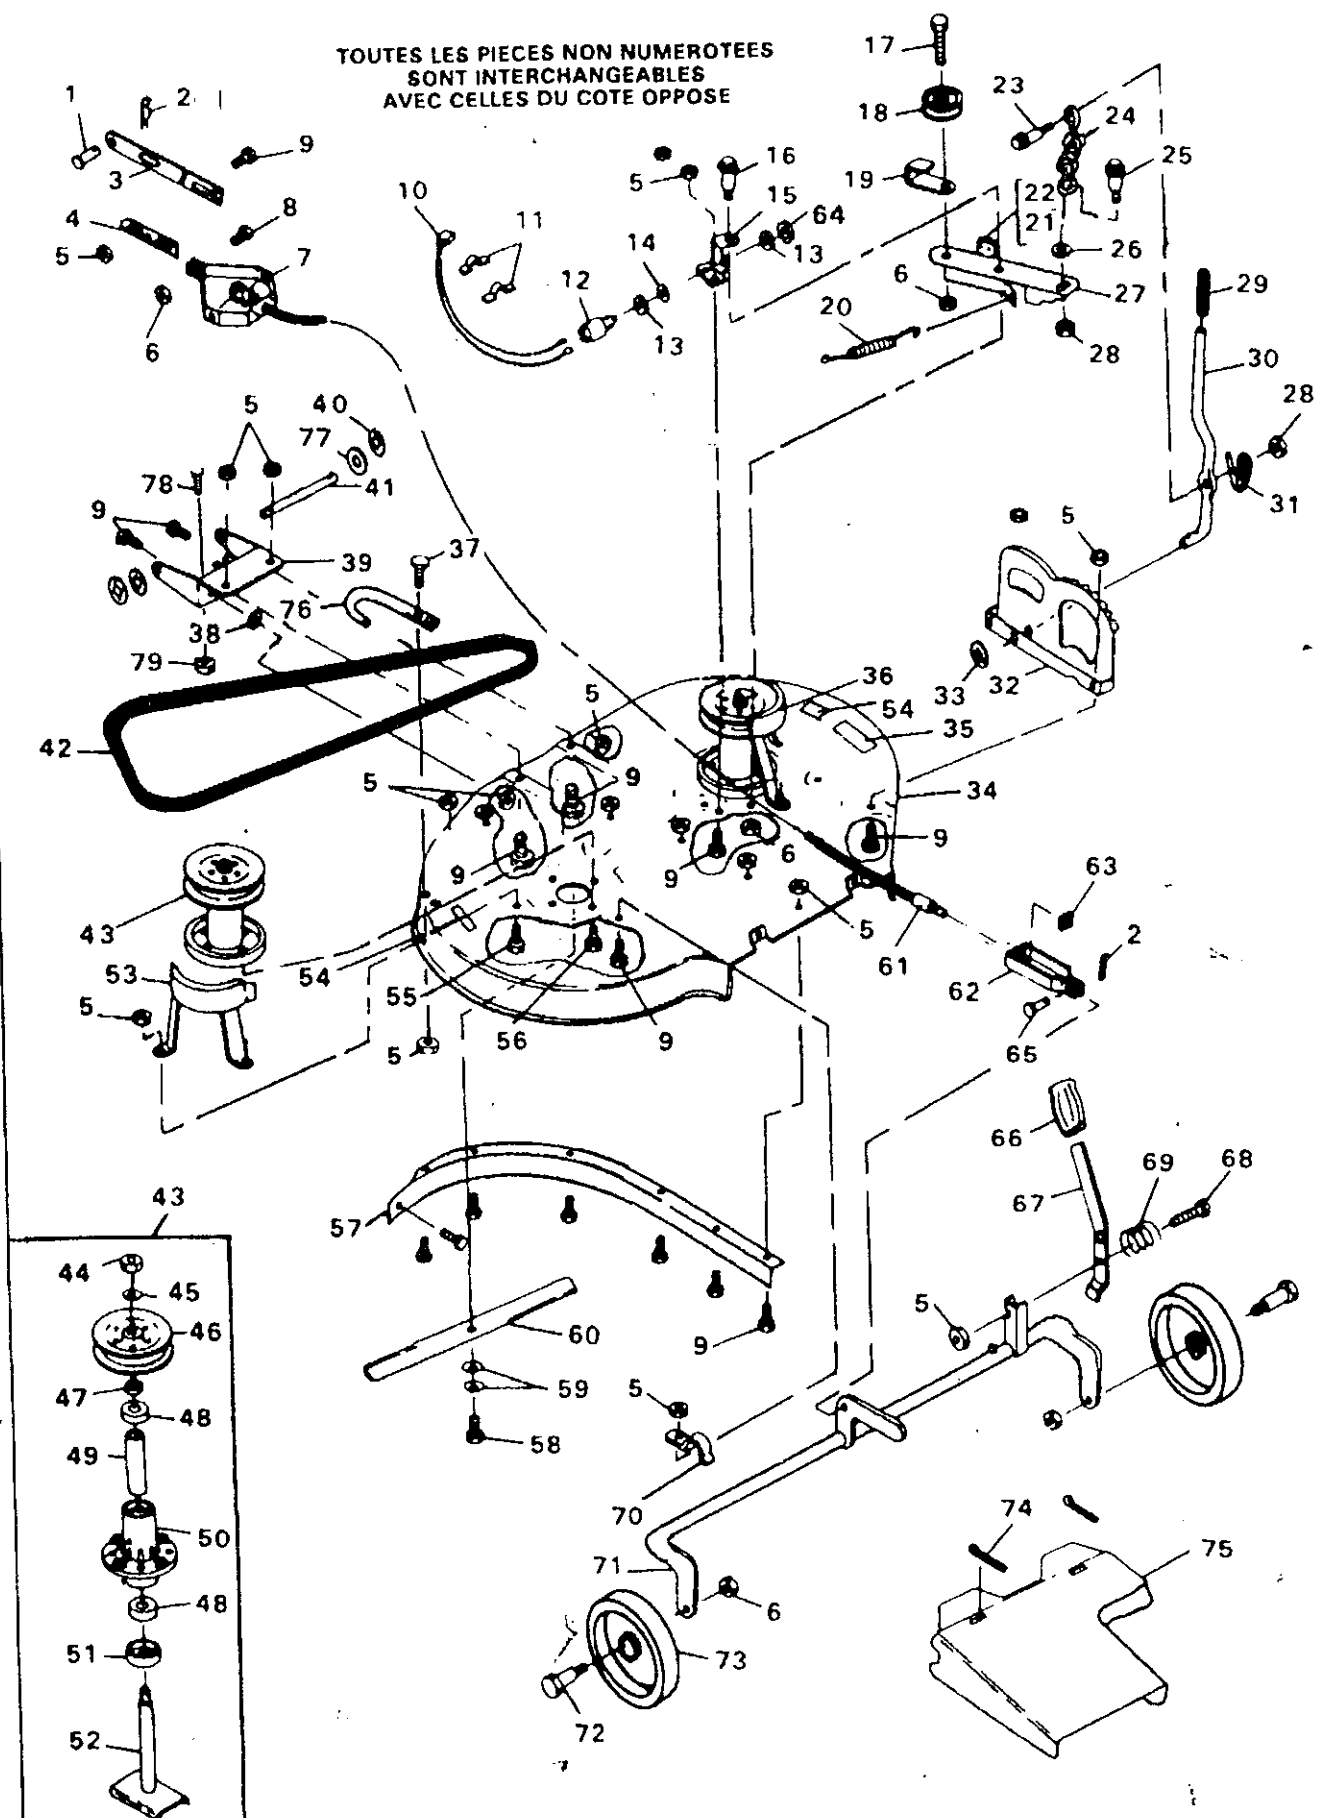

MICROTRACTEUR, 32 POUCHES, MODELE 3554-73 & 86

TOUTES LES PIÈCES NON NUMÉROTÉES
SONT INTERCHANGEABLES
AVEC CELLES DU CÔTÉ OPPOSÉ

301516 / Fr / 3554-59 / 2-23-88 / RR-RD

32" RIDING MOWER MODELS 3554-73 & 86

Key No.	Part No.	Description	Key No.	Part No.	Description
1	47816	Pull Pin	41	55724	Pin, Pivot
2	56180	Hairpin Cotter	42	47390	V-Belt
3	49059	Bar Hitch	43	56283	†Quill Assy. (Incl. Nos. 44-52
4	49058	Lock Bracket	44	51445	Locknut, Flange
5	9413447	Locknut, 5/16-18 Thd.	45	56365	Flatwasher
6	9413534	Locknut, 3/8-16 Thd.	46	56391	Pulley
7	50613	Pivot Bracket	47	56280	Spacer
8	120918	Screw, Hex Hd, 3/8-16 x 1 1/2 In.	48	49562	Bearing
9	120228	Screw, Hex Hd, 5/16-18 x 5/8 In.	49	50818	Spacer, Tube
10	43038	Assembly	50	55547	Quill
11	41482	Clip, Press	51	50616	Dust Shield
12	41204	Switch, Lockout	52	56623	Saddle and Shaft Assembly
13	45877	Nut (Lockout Switch Part)	53	47353	Cover, Pulley, L.H.
14	45878	Lockwasher (Lockout Switch Part)	54	68542	Decal, Caution
15	47517	Bracket, Idler Arm	55	122017	Screw Hex Hd, 5/16-18 x 1 In.
16	47516	Shoulder Bolt	56	50634	Screw, Taptite, 5/16-18 x 3/8 In.
17	122168	Screw, Hex Hd, 3/8-16 x 1 3/8 In.	57	47354	Baffle, L.H.
18	52694	Pulley, Idler	58	39573	Screw, Hex Hd, 3/8-24 x 1 In.
19	52695	Belt Retainer	59	2483	Formed Washer
20	35410	Spring	60	56820	Blade, 16 In.
21	41601	Rivet, Brake Pad	61	55880	Lift Cable
22	41471	Brake Pad	62	300703	Clevis, Lift Cable
23	53696	Shoulder Bolt	63	120372	Nut, Square, 1/4-20 Thd.
24	47357	Spring, Clutch Lever	64	56635	Nut, Hex
25	46563	Shoulder Bolt	65	39522	Pin, Clevis
26	120392	Flatwasher, 9/32 In.	66	20250	Hand Grip
27	53055	Idler Arm Assy. (Incl. Nos. 21 & 22)	67	49131	Lever, Height Adjustment
28	9424215	Locknut, 1/4-20 Thd.	68	120696	Screw, Hex Hd, 5/16-18 x 2 1/4 In.
29	46478	Grip, Clutch Lever	69	53246	Spring
30	53693	Lever, Clutch	70	51985	Support, Pivot Tube
31	46561	Spring, Clutch Lever	71	54606	Pivot Tube Assembly
32	53247	Quadrant	72	23763	Wheel Axle
33	53697	Push Nut	73	52584	Wheel Assy., Deck
34	51948	Mower Deck	74	120123	Pin, Cotter, 1/8 x 1 1/4 In.
35	68882	Decal, Height Adjust	75	54528	Chute Extension
36	47352	Cover, Pulley, R.H.	76	51921	Skid
37	122007	Screw, Hex Hd, 5/16-18 x 3/4 In.	77	996425	Flatwasher
38	996416	Flatwasher, 3/8 In.	78	55686	Screw, Mach., 1/4-20 x 5/8 In.
39	48676	Lift Support, Plate Assembly	79	271172	Keps Nut, 1/4-20 Thd.
40	20864	"E" Ring