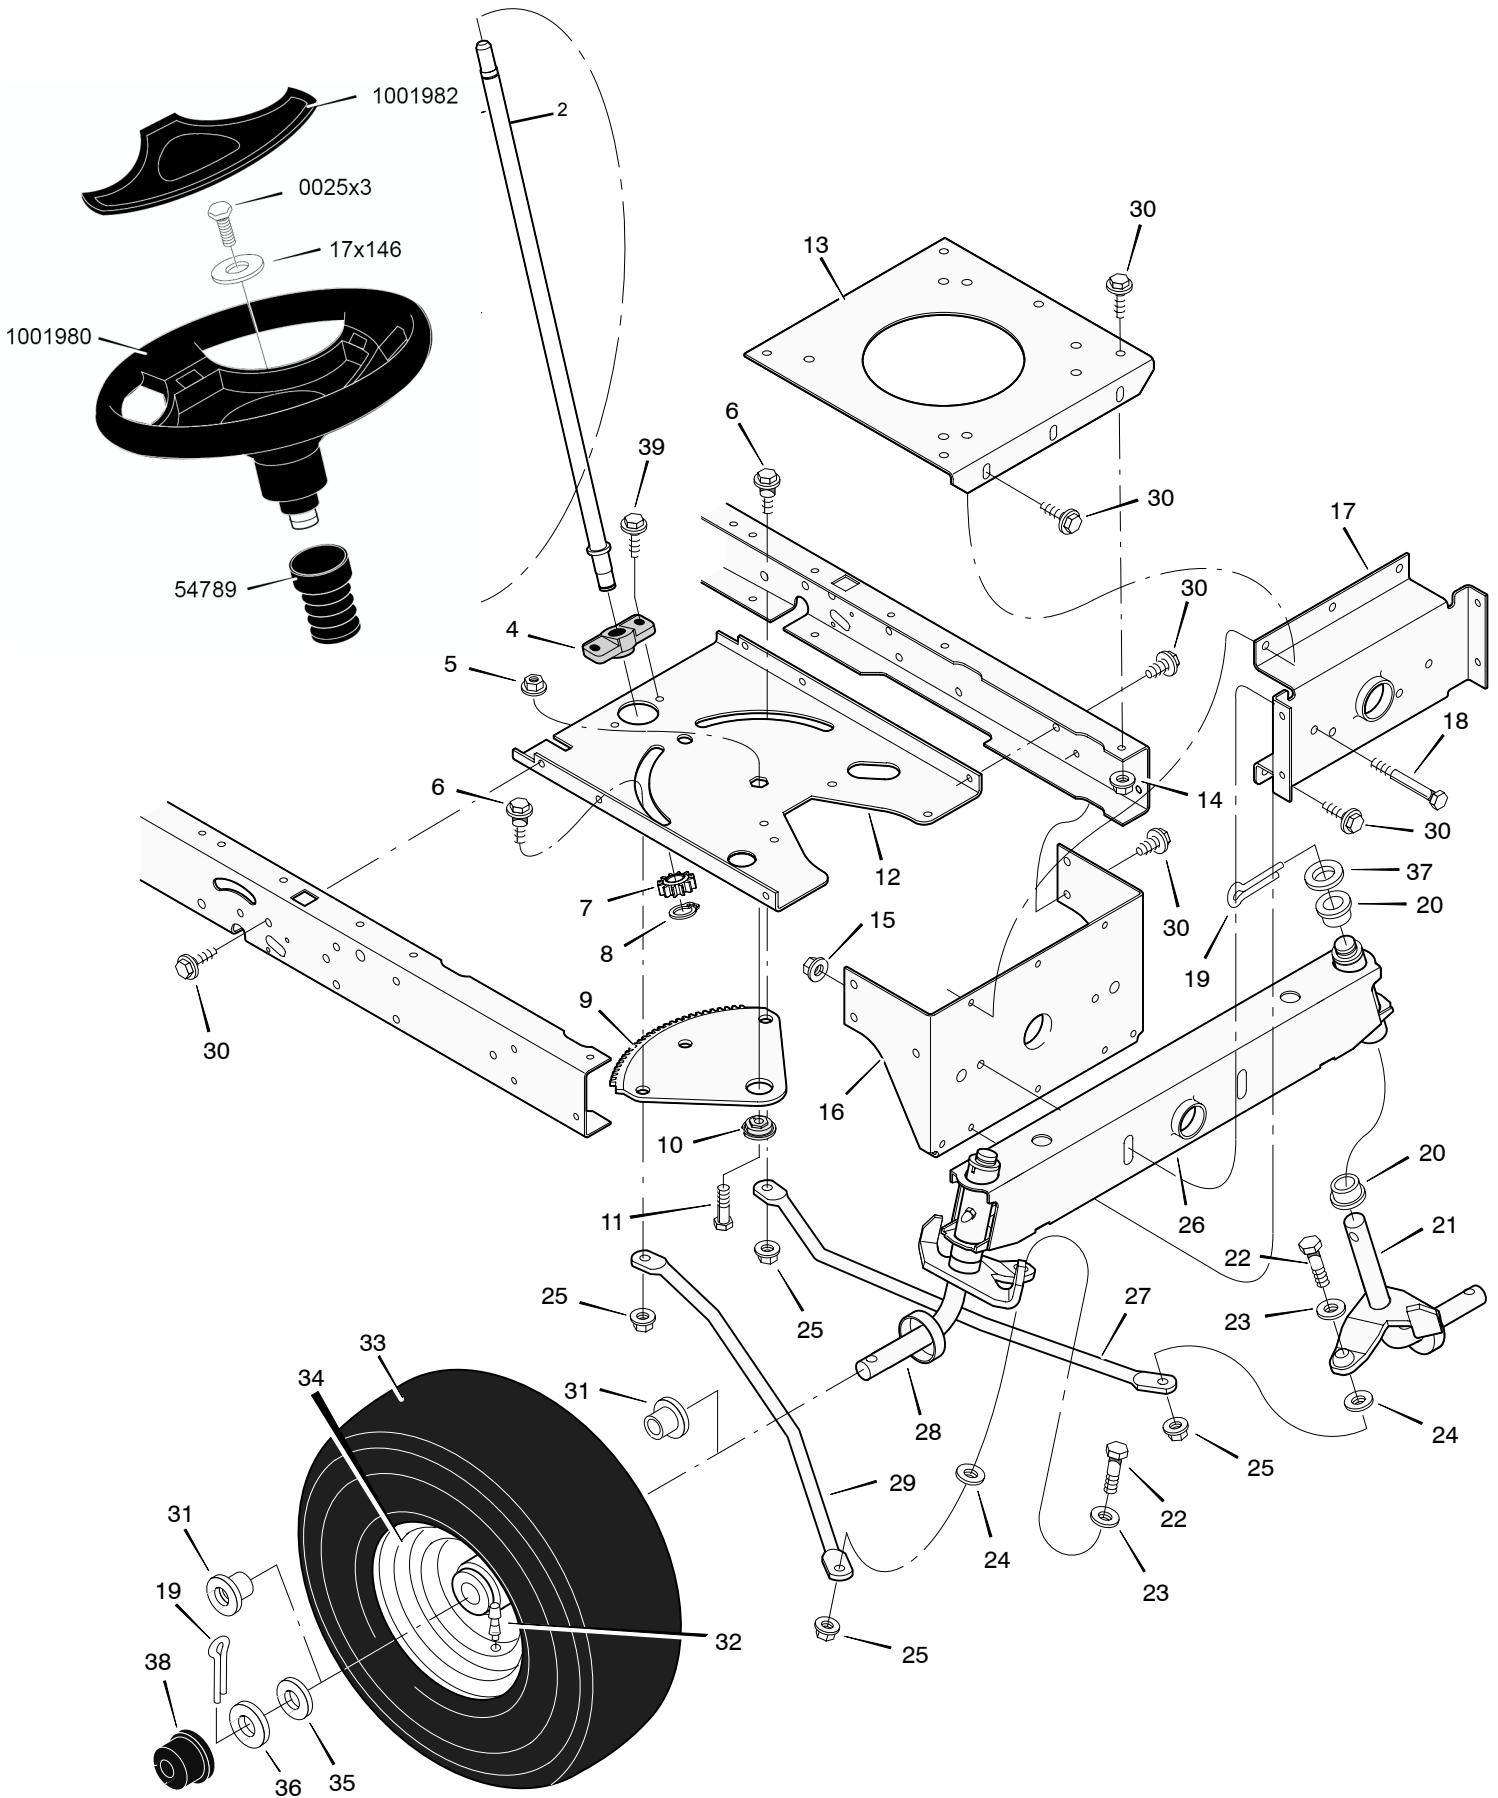

MODEL 425607x52A

REPAIR PARTS STEERING

MODEL 425607x52A

REPAIR PARTS STEERING

Key No.	Part No.	Description	Key No.	Part No.	Description
1	095185	Wheel, Steering	23	17x104	Washer
2	690626	Post, Steering	24	017x53 Z	Washer
3	711326	Insert, Steering Wheel	25	015x84	Nut, Flange
4	094124	Bearing	26	690211	Axle Assembly
5	15x111	Nut, Flange	27	095329E701	Drag Link, Left
6	009x57	Bolt, Shoulder	28	094575E701	Spindle Assembly, Right
7	1001893	Gear, Pinion	29	095328E701	Drag Link, Right
8	011x25	Ring, Snap	30	26x249	Screw
9	094121	Gear, Sector	31	091334	Bearing, Wheel
10	094123	Bearing	32	024373	Stem, Valve
11	001x84	Bolt	33	091923	Tire *
12	1001121E701	Plate, Steering	--	407924	Tube
13	094006E701	Plate, Engine	34	094581-601	Wheel and Tire Assembly
14	015x88	Nut, Flange	35	17x195	Washer
15	15x118	Nut, Flange	36	17x192	Washer
16	1001270E701	Bracket, Hanger	37	17x113	Washer
17	094007E701	Axle, Hanger	38	094618	Hub Cap
18	01x146	Bolt	39	26x267	Screw
19	030x49	Pin, Cotter	40	054789	Bellows
20	690150	Bearing	41	0025x3	Bolt
21	094576E701	Spindle Assembly, Left	42	17x146	Washer
22	01x111	Bolt			

* When you order a tire, make sure to give the brand name of the tire so that the tread pattern on the tire will match.