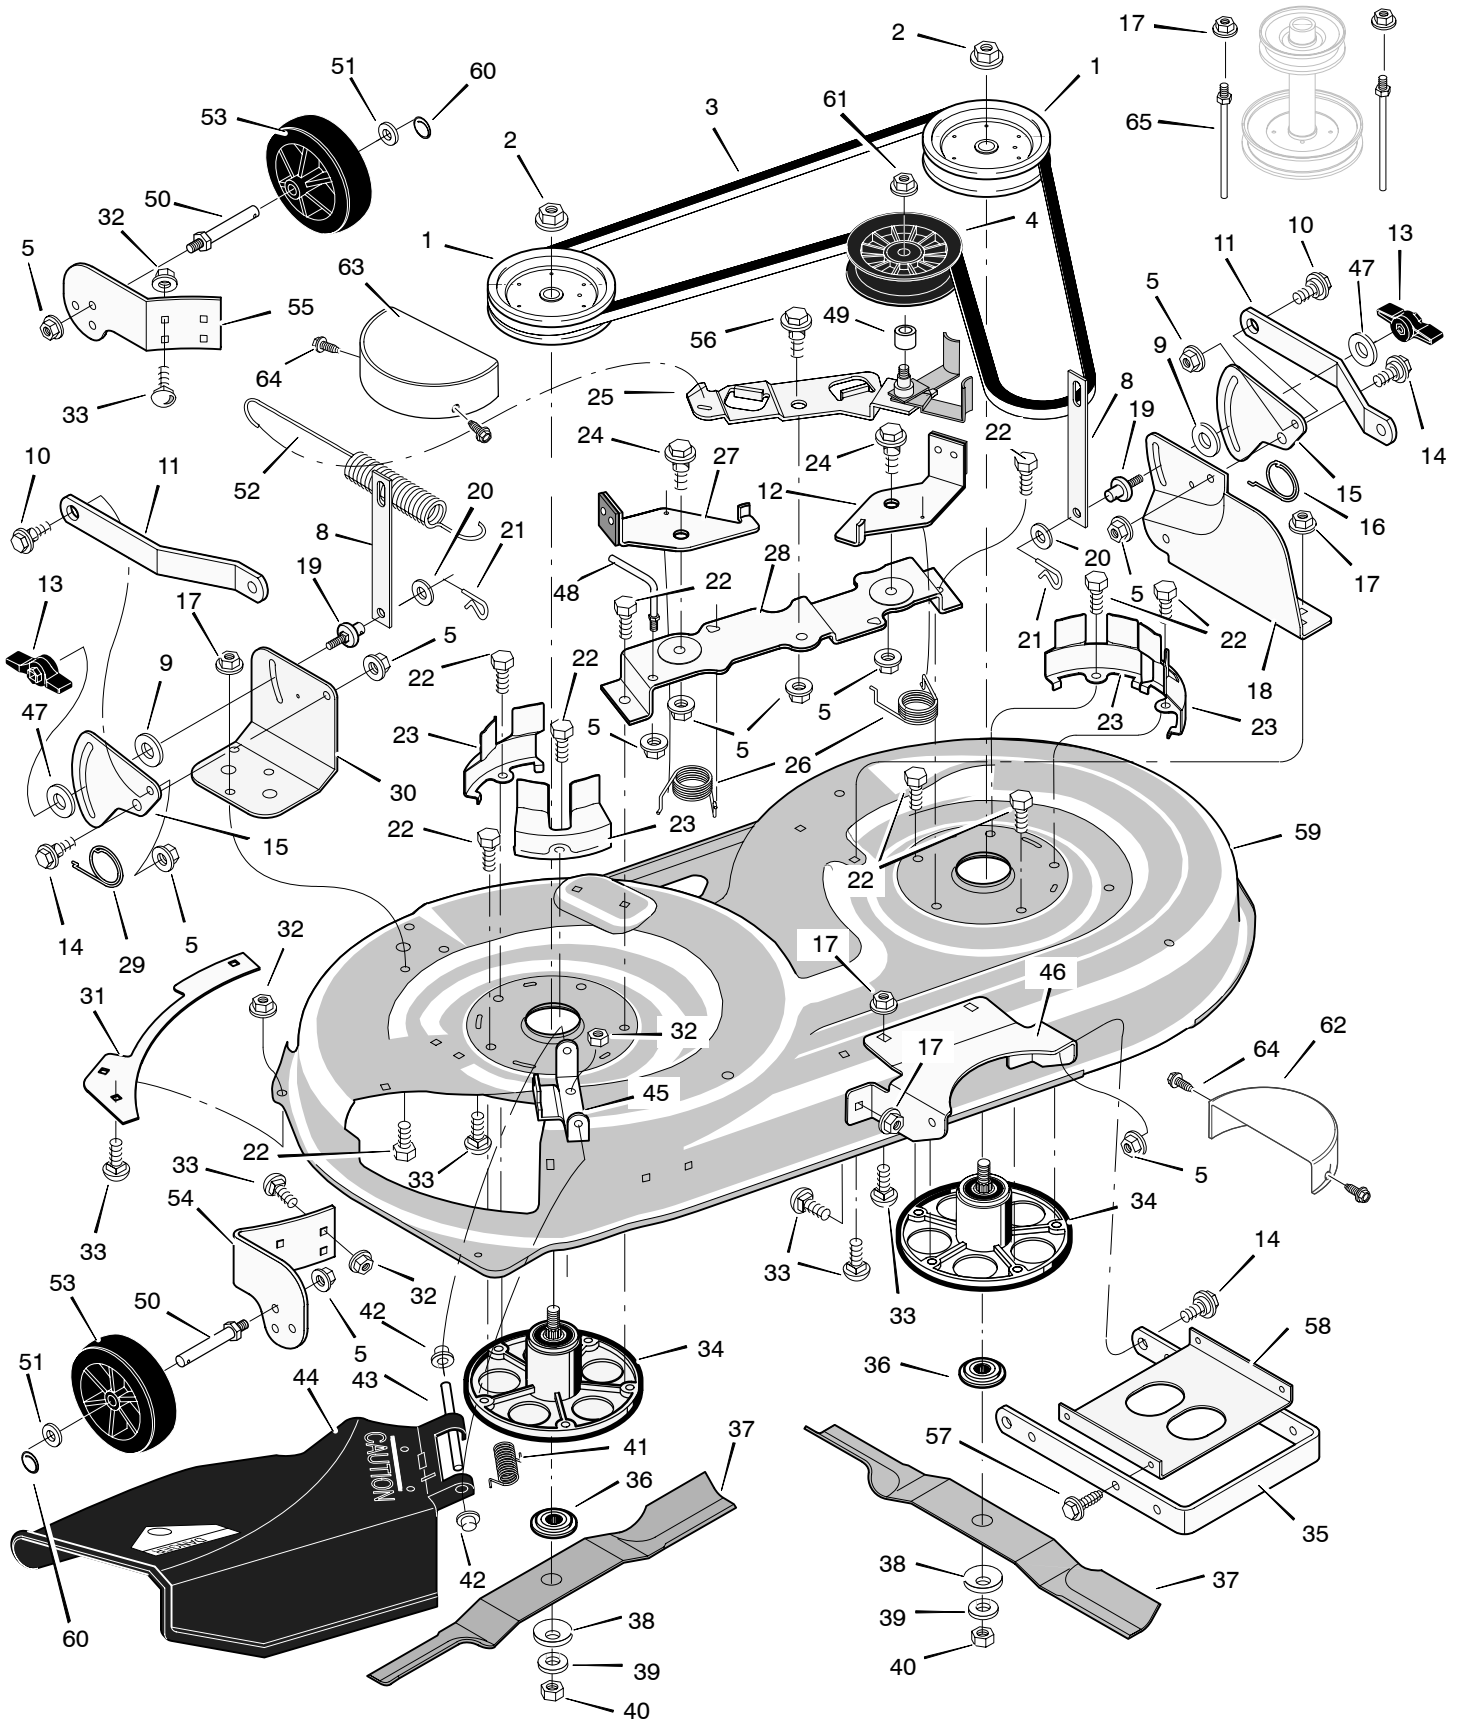

MODEL 425607x52A

REPAIR PARTS MOWER HOUSING

MODEL 425607x52A

REPAIR PARTS MOWER HOUSING

Key No.	Part No.	Description	Key No.	Part No.	Description
1	094199	Pulley, Jackshaft	35	690539E700	Bracket, Suspension
2	15x140	Nut, Hex	36	690411	Adapter, Blade
3	037x88	Belt, Mower Drive	37	1001429E701	Blade
4	690387	Pulley, Idler	38	17x166	Washer
5	015x84	Nut, Flange	39	17x165	Washer
8	690212E700	Link, Lift	40	15x100	Nut
9	094137	Pad, Friction	41	166x4	Spring
10	009x52	Bolt, Shoulder	42	028x23	Cap, Push On
11	094055E700	Bracket, Suspension	43	094957 Z	Rod, Deflector
12	094049E700	Pad Assembly, Left Brake	44	094707SE	Deflector Assembly
13	094068	Knob	45	094956E700	Bracket, Deflector Hinge
14	009x51	Bolt, Shoulder	46	094686E701	Bracket, Front Hanger
15	094128E700	Plate, Suspension	47	017x45	Washer
16	166x43	Spring	48	094781	Guide, Belt
17	015x79	Nut, Flange	49	690369	Spacer
18	094192E700	Bracket, Suspension	50	094025	Bolt, Axle
19	095194	Pin, Hanger	51	017x91	Washer
20	017x91	Washer	52	165x119	Spring, Extension
21	0031x4	Pin, Hair	53	092683	Wheel, Gage
22	0025x7	Bolt	54	1001260E700	Bracket, Right Wheel
23	094051E700	Cover, Pulley	55	092423E700	Bracket, Left Wheel
24	009x39	Bolt, Shoulder	56	009x72	Bolt, Shoulder
25	690408E700	Arm, Idler	57	26x249	Screw
26	166x41	Spring	58	094604E700	Stiffener
27	094047E700	Pad Assembly, Right Brake	59	094814E700	Housing, Blade *
28	094193E700	Bracket, Brake	60	031x11	Ring, Locking
29	166x42	Spring	61	015x98	Nut, Flange
30	094191E700	Bracket, Suspension	62	094668	Cover, Left Pulley
31	092426E700	Plate	63	094669	Cover, Right Pulley
32	015x88	Nut, Flange	64	26x263	Screw
33	002x53	Bolt, Carriage	1-64	7601032	Complete Mower Housing Assembly
34	1001200	Mandrell Housing	65	094066	Guide, Belt

* Includes Key No. 17, 18, 30, 31, 32, 33, 45, 46, 53, 54, 55, and 56.