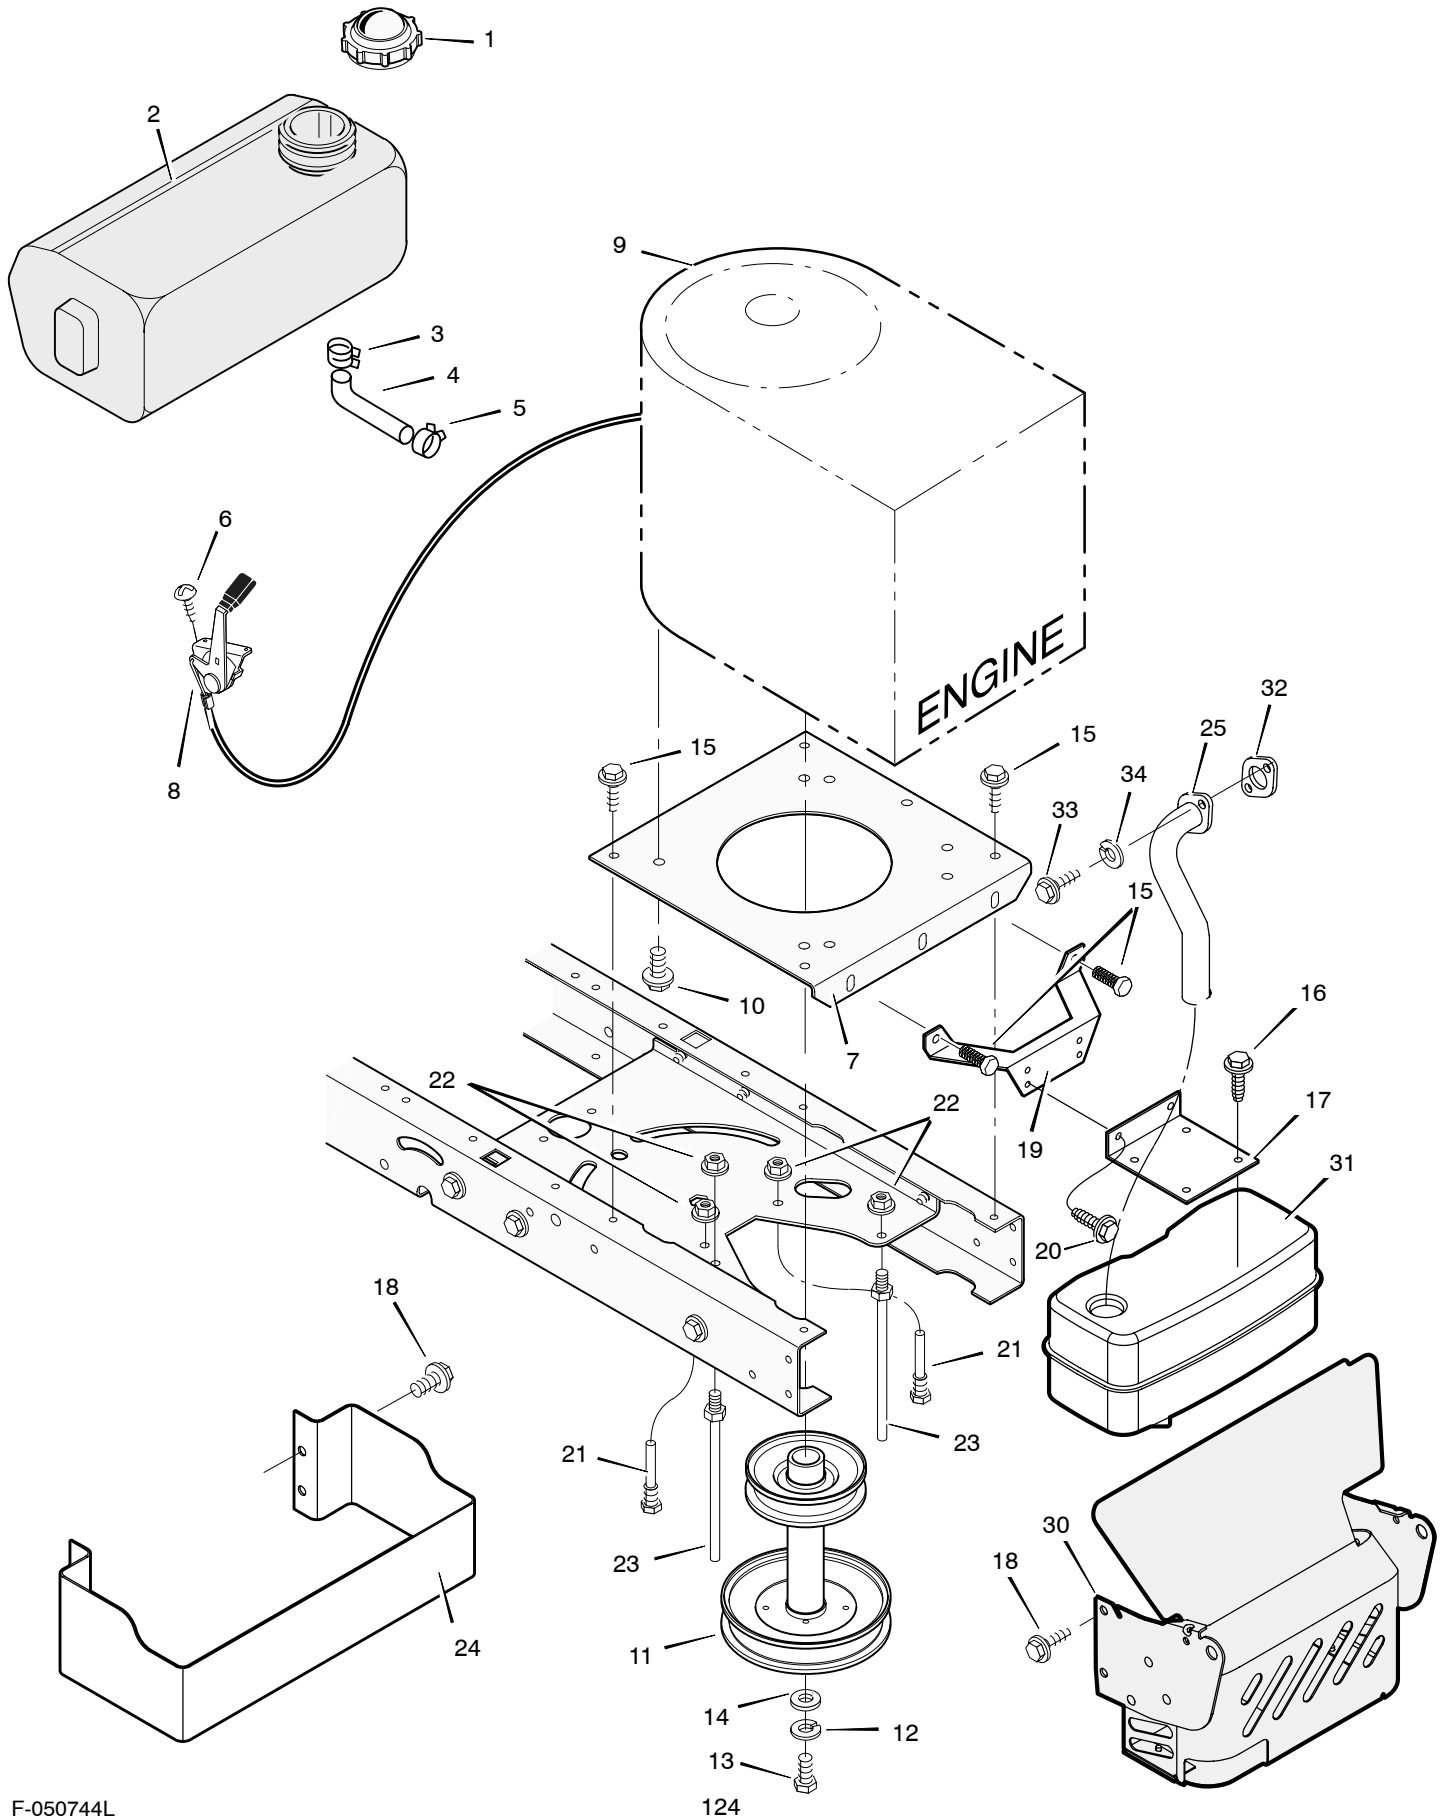

MODEL 425607x52A

REPAIR PARTS ENGINE MOUNT

MODEL 425607x52A

REPAIR PARTS ENGINE MOUNT

Key No.	Part No.	Description	Key No.	Part No.	Description
1	092317	Fuel Cap **	16	26x229	Screw
2	1001947	Fuel Tank	17	690538E701	Bracket, Muffler
3	095197	Hose Clamp **	18	26x277	Screw
4	7601033	Fuel Line (Must cut to length) **	19	690537E701	Bracket, Muffler Mount
5	095197	Hose Clamp **	20	026x263	Screw
6	26x201	Screw	21	094384	Guide, Belt
7	094006E701	Plate, Engine	22	015x79 Z	Nut, Flange
8	092371	Throttle Control	23	094066	Guide, Belt
9	--- * ---	Engine, Briggs & Stratton	24	1001620-701	Guard, Heat Shield
10	0025x7	Bolt, Engine Mount	25	1001496	Exhaust Tube, Single
11	690440 Z	Stack Pulley Assembly	30	1001627-701	Shield, Heat
12	019x35	Lockwasher	31	094654	Muffler
13	01x140	Bolt, Hex	32	091309	Gasket
14	17x170	Washer	33	06x103	Screw
15	26x249	Screw	34	018x15	Washer

* For information on Replacement Parts for this engine contact the manufacturer.

** These parts are included with Key No. 2