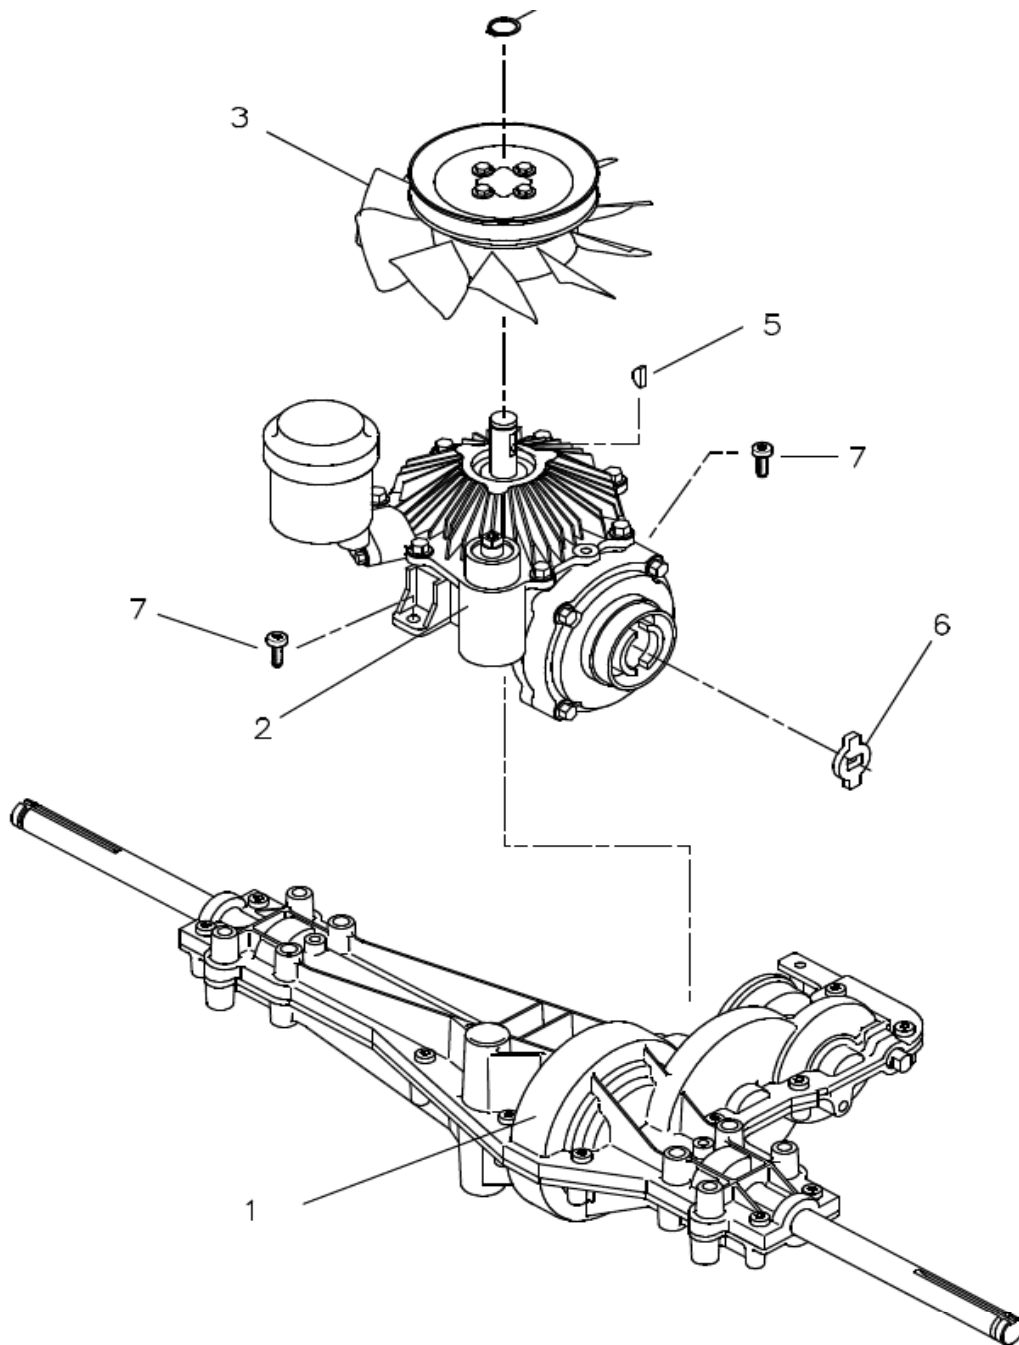

Pos	Vare nr. / Part no.	Qty	Beskrivelse	Description
1	6720	1	Gear / bagaksel	Gearbox
2	6447	1	Hydrostat pumpe/motor	Hydrostatic pump and engine
3	6203	1	Blæsehjul / remskive	Fan and pulley assy
4	5366	1	Låsering	Ring retaining
5	1375	1	Woodruff feder	Key woodruff
6	5356	1	Feder	Key drive
7	1919	2	Skrue	Screw tapping 1/4 -20
	6500-3	1	Komplet bagaksel med hydrostat	Hydrostatic Transaxle assy