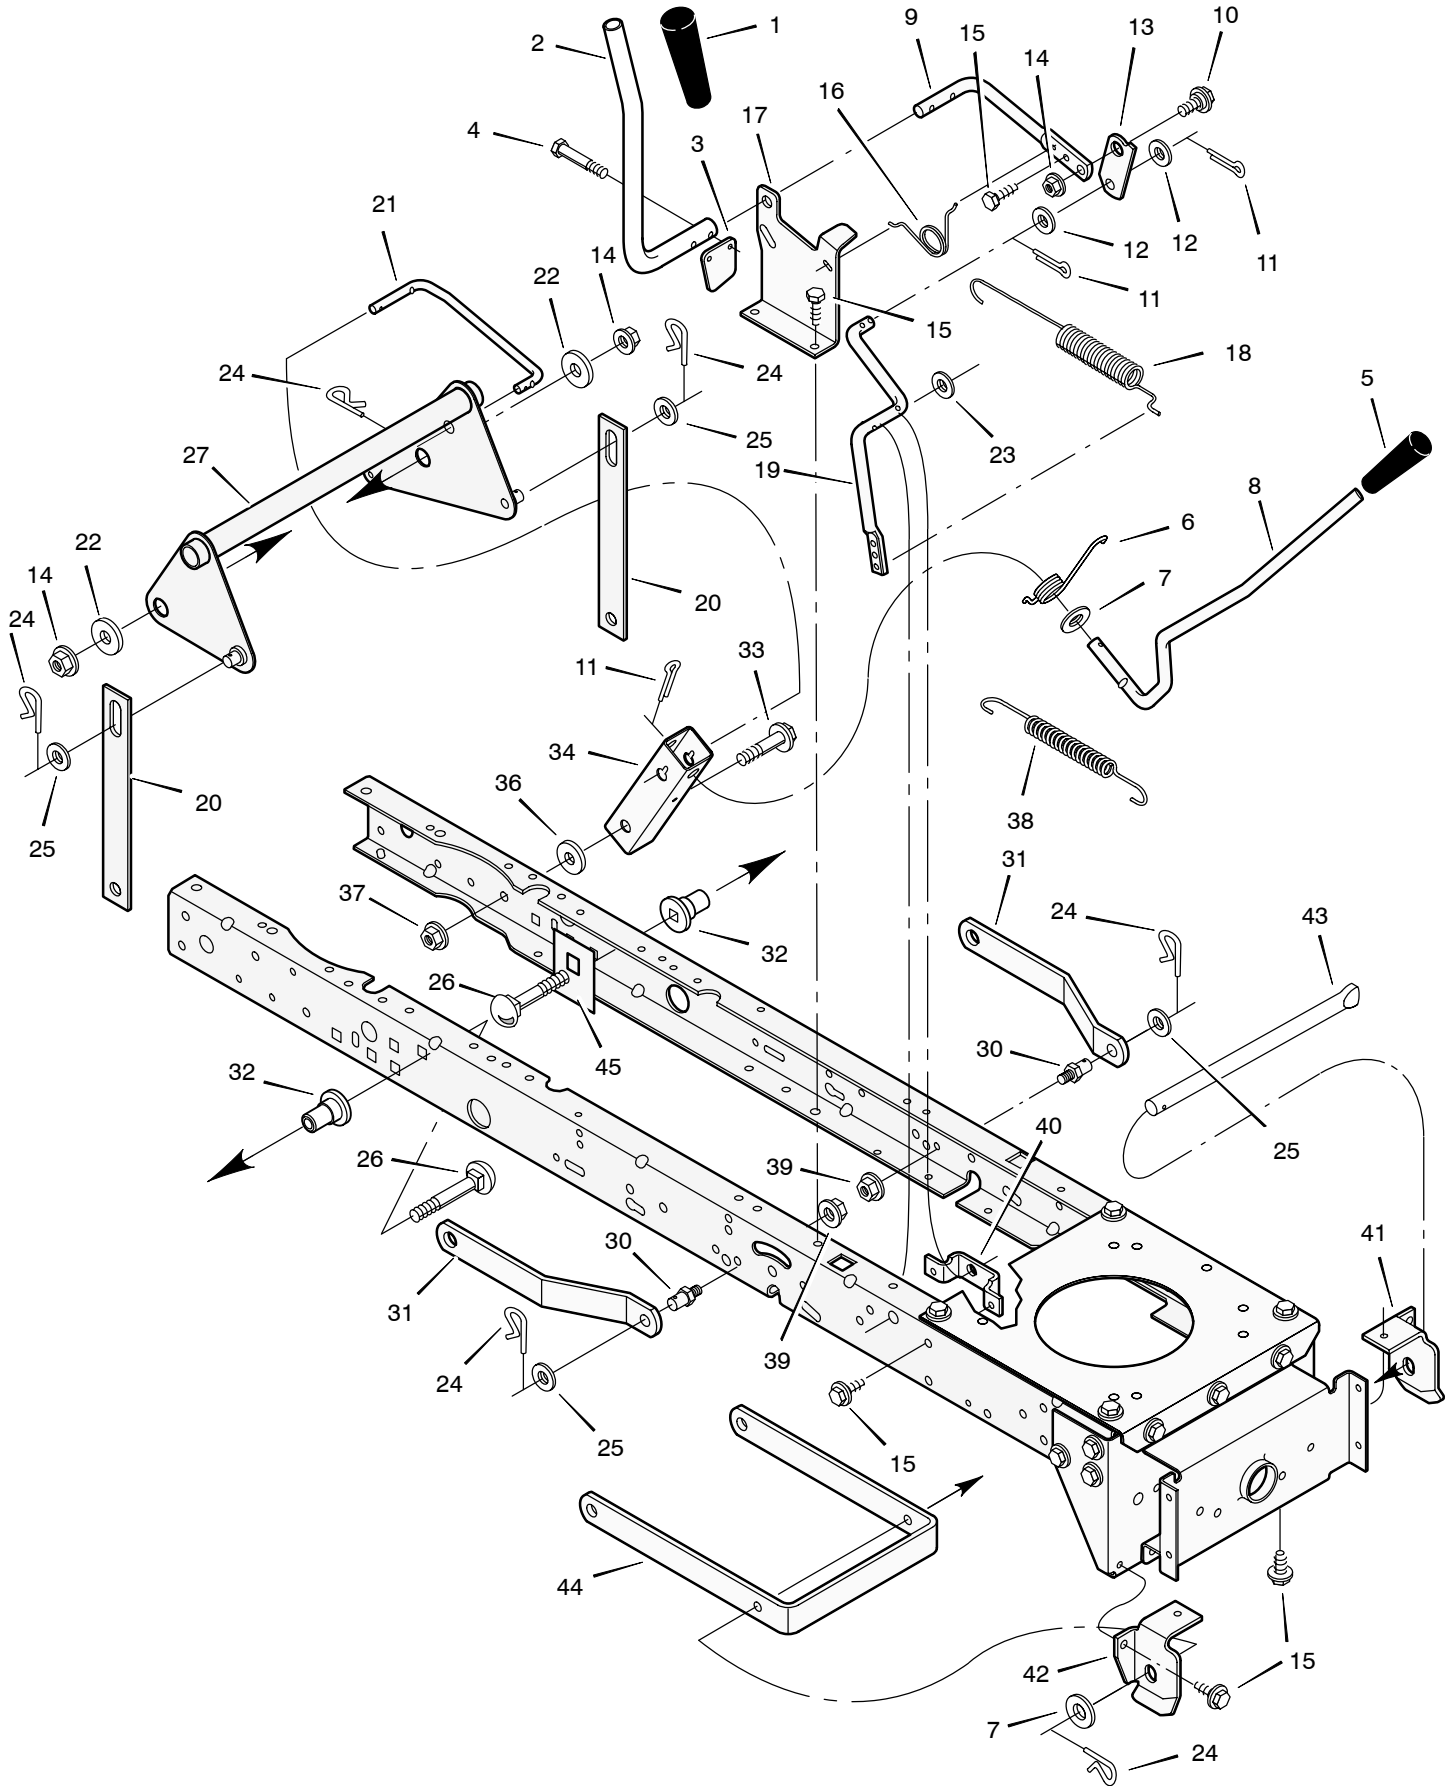

MODEL 425607x52A

REPAIR PARTS MOWER HOUSING SUSPENSION

MODEL 425607x52A

REPAIR PARTS MOWER HOUSING SUSPENSION

Key No.	Part No.	Description	Key No.	Part No.	Description
1	092698	Grip, PTO	23	017x57	Washer
2	094346 Z	Handle, PTO	24	0031x4	Pin, Hair
3	094022 Z	Pad, Switch	25	017x91	Washer
4	0025x3	Bolt	26	002x85	Bolt, Carriage
5	092697	Grip	27	1001111E700	Lever Assembly, Lift
6	166x40	Spring	30	094067	Pin
7	17x103	Washer	31	094055E700	Bracket, Rear Suspension
8	690533	Handle, Lift	32	690151	Spacer, Lifter
9	094017 Z	Lever, PTO	33	009x53	Bolt, Shoulder
10	009x39	Bolt, Shoulder	34	094015E700	Bracket, Pivot
11	030x20	Pin, Cotter	36	17x191	Washer
13	094004 Z	Link, PTO	37	015x84	Nut, Flange
14	015x84	Nut, Flange	38	165x131	Spring
15	26x249	Screw	39	015x68	Nut, Flange
16	166x39	Spring	40	094005E700	Bracket, PTO
17	094018E700	Bracket, PTO	41	094027E700	Hanger, Left Deck
18	165x119	Spring	42	094026E700	Hanger, Right Deck
19	690394E700	Crank, PTO	43	094158 Z	Rod, Hanger
20	690212E700	Link, Lift	44	690539E700	Bracket, Suspension
21	690122E700	Link, Lift Handle	45	1001098E700	Plate, Stiffening
22	17x168	Washer