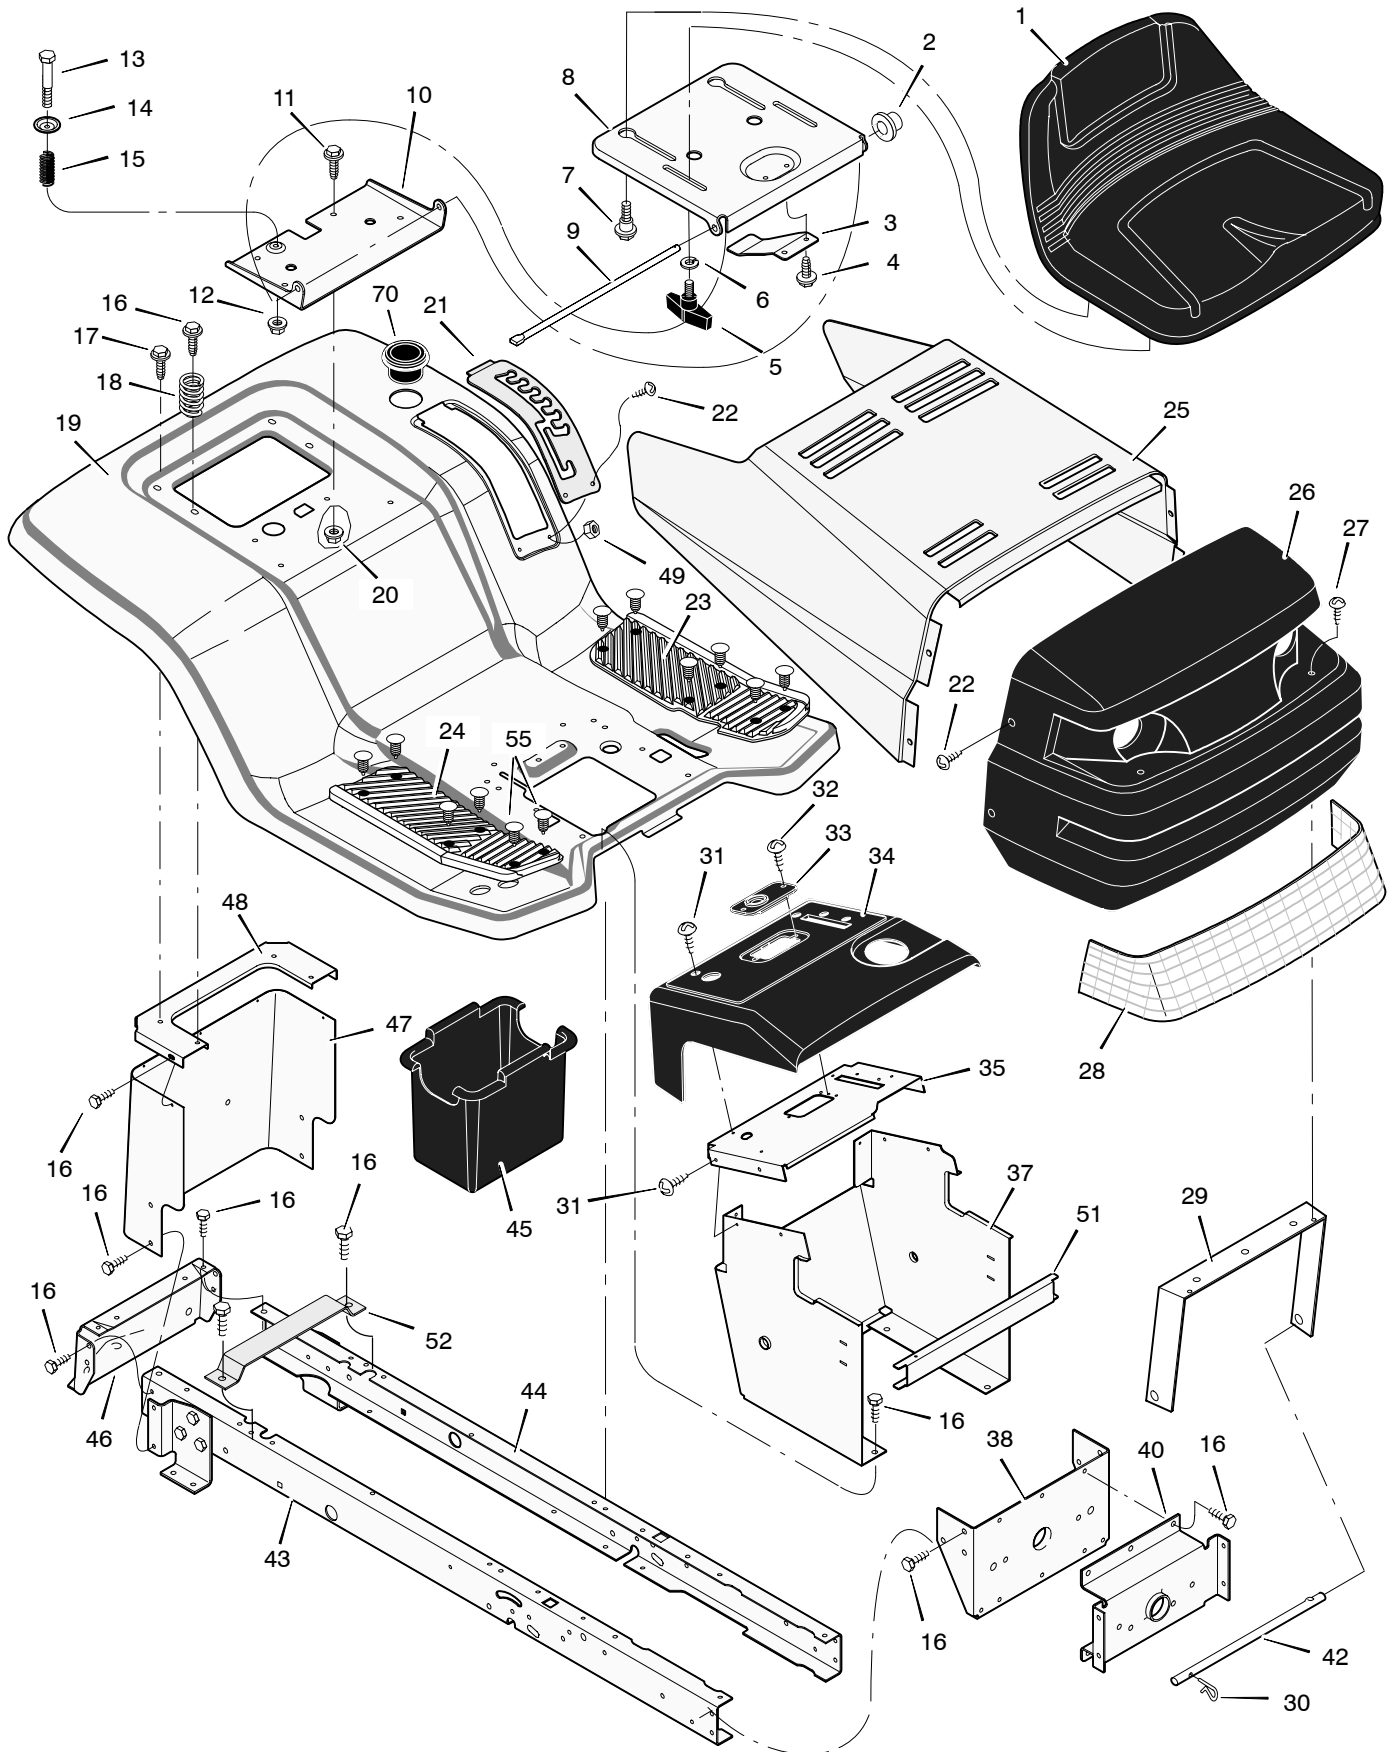

MODEL 425607x52A

REPAIR PARTS CHASSIS & HOOD

MODEL 425607x52A

REPAIR PARTS CHASSIS & HOOD

Key No.	Part No.	Description	Key No.	Part No.	Description
1	1001028	Seat	28	092334	Lens
2	028x23	Cap, Push On	29	092448	Brace, Grille
3	094057	Spring	30	0031x4	Pin, Hair
4	26x229	Screw	31	26x270	Screw
5	1001054	Bolt, Wing	32	26x238	Screw
6	017x47	Washer	33	094214	Bearing, Steering
7	009x56	Bolt, Shoulder	34	094218E701	Dash
8	094154E701	Support, Seat	35	094211E700	Plate, Dash
9	094156 Z	Rod, Pivot	36	093007E701	Panel, Access
10	1001648E700	Bracket, Pivot	37	095323E701	Support, Dash
11	001x45	Bolt	38	1001270E701	Bracket, Rear Hanger
12	015x89	Nut	40	094007E701	Axle, Hanger
13	009x55	Bolt, Shoulder	42	092332 Z	Rod, Pivot
14	094155 Z	Washer	43	1001928E701	Frame, Right
15	164x31	Spring	44	1001927E701	Frame, Left
16	26x249	Screw	45	690424	Container, Battery
17	26x263	Screw	46	1001002E701	Plate, Hitch
18	164x30	Spring	47	1001906E013	Panel, Rear
19	1001556E013	Deck, Seat	48	094186E013	Top, Rear Plate
20	015x88	Nut	49	015x81	Nut
21	094886E701	Plate, Index	51	094215E700	Channel
23	095408	Mat, Left	52	690482E701	Support, Battery
24	095409	Mat, Right	55	0193x1	Plug, Panel
25	092333E013	Hood	70	1001542	Holder, Cup
26	092350E701	Grille Assembly (Includes Lens)	--	F-050744L	Instruction Book & Parts List
27	26x239	Screw