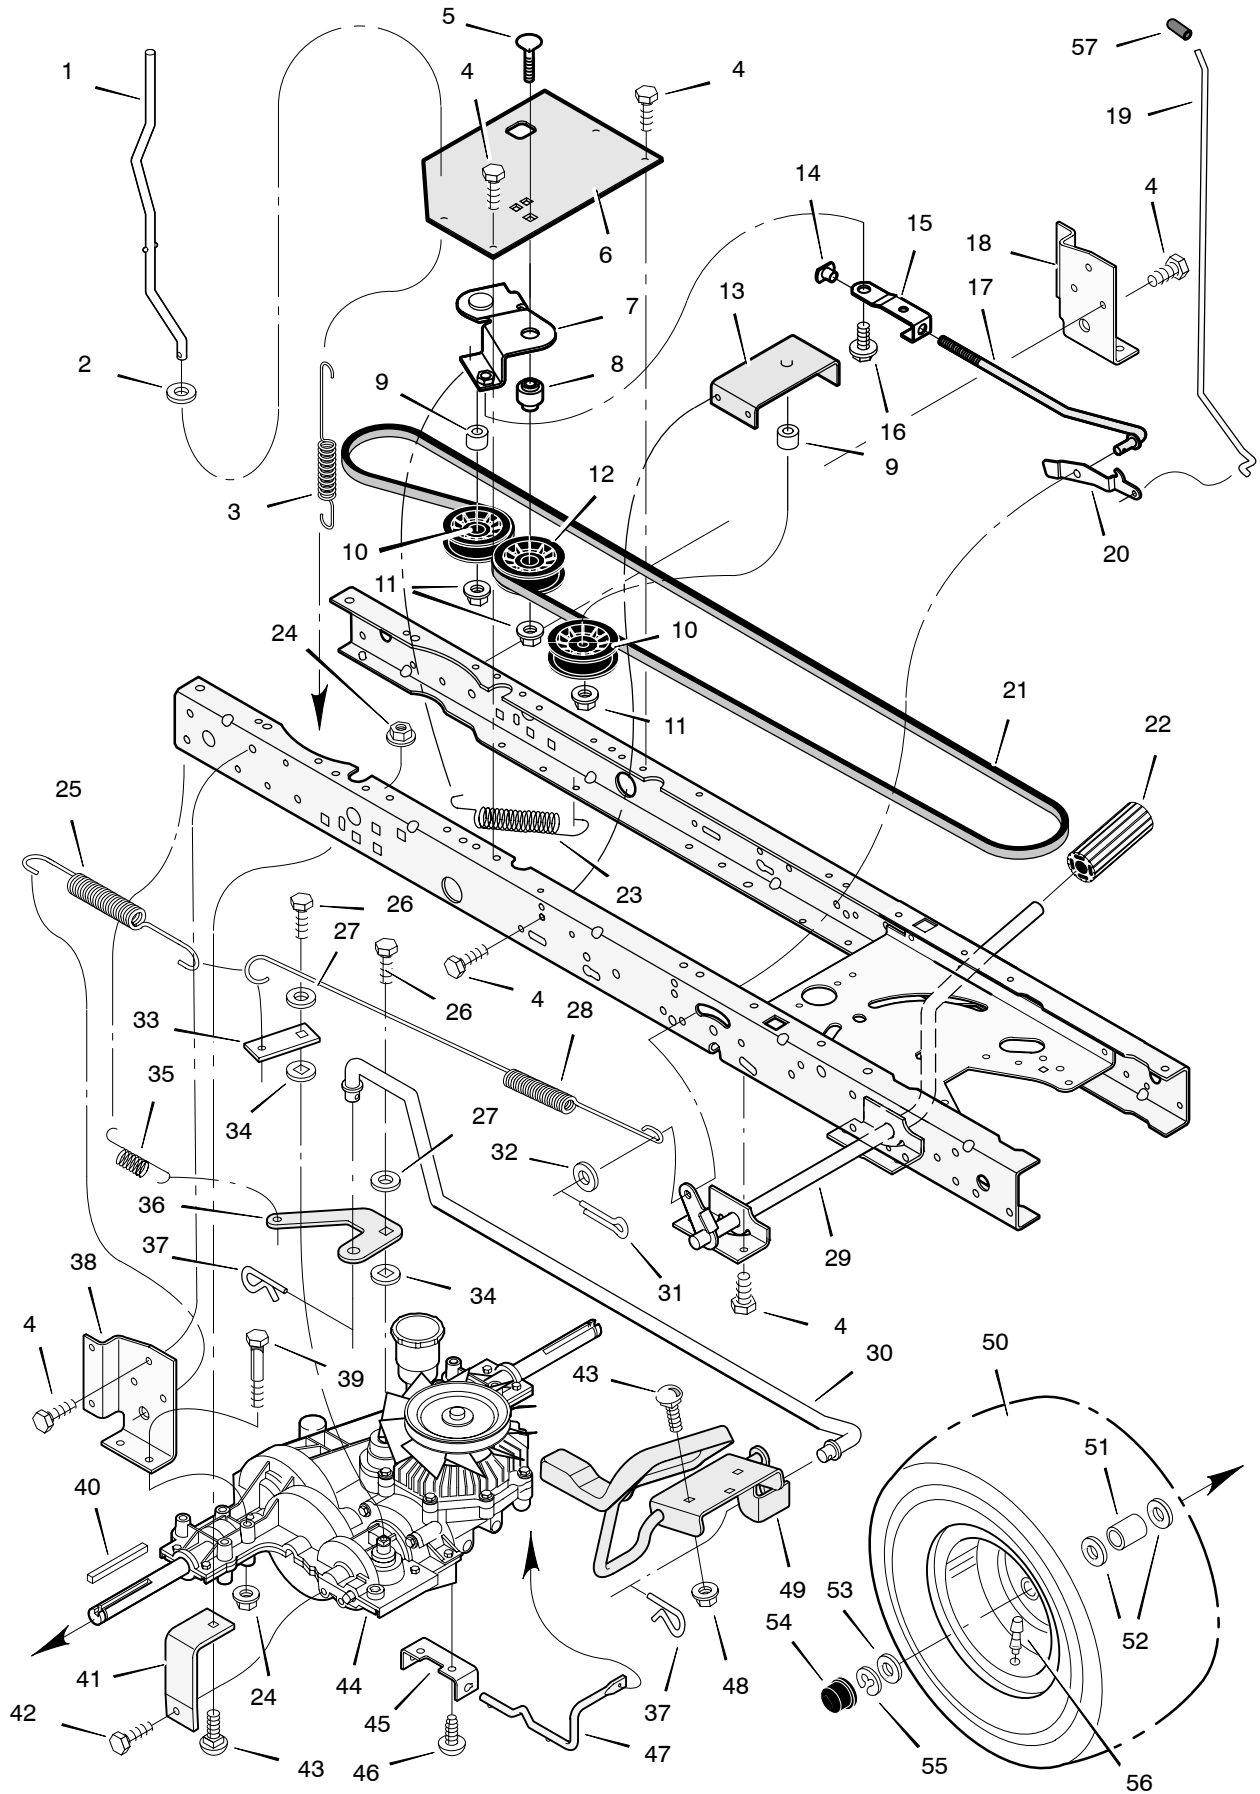

MODEL 425607x52A

REPAIR PARTS DRIVE ASSEMBLY

MODEL 425607x52A

REPAIR PARTS DRIVE ASSEMBLY

Key No.	Part No.	Description	Key No.	Part No.	Description
1	1001863	Rod, Dump	31	030x20	Pin, Cotter
2	017x44	Washer	32	017x48	Washer
3	165x136	Spring-Extension	33	094419 Z	Arm, Brake
4	26x249	Screw	34	17x148	Washer
5	002x92	Bolt, Carriage	35	165x127	Spring-Extension
6	1001108E701	Bracket, Idler Pivot	36	094418 Z	Arm, Control
7	1001018 Z	Assy-Idler Arm	37	0031x4	Pin, Hair
8	1001012	Pivot Bushing	38	094184E701	Bracket, T/A -RH
9	690369	Spacer	39	01x155	Bolt, Hex
10	690409	Idler Pulley	40	021553	Square Key -3/16
11	015x98	Locknut, Flange	41	095022E701	Strap-Torque
12	690410	Idler Pulley	42	26x216	Screw
13	1001097E701	Idler, Bracket Assy.	43	002x64	Bolt, Carriage
14	1001014	Nut-Tee	44	- - - * - - -	Transaxle, Dana Hydro 6500-3
15	1001007 Z	Link-Clutch	45	092603 Z	Bracket, Dump Valve
16	009x49	Shoulder Bolt	46	0025x9	Screw-Thread Form
17	1001013 Z	Rod-Clutch	47	093247	Rod-Dump Valve
18	094185E701	Bracket, T/A -LH	48	015x79	Nut, Hex Flange
19	1001271 Z	Rod-Parking Brake	49	1001231E701	Assy-Hydro Pedal
20	094045 Z	Latch, Parking Brake	50	092300-601	Wheel & Tire
21	37x144	V-Belt, Dana Hydro	- -	024380	Tire Only
22	021544	Pedal-Clutch/Brake	- -	407049	Tube Only
23	165x155	Spring-Clutch	51	690553 Z	Spacer
24	015x88	Locknut, Flange	52	17x160	Washer
25	165x92	Spring-Extension	53	17x195	Washer
26	06x105	Cap Screw	54	094618	Cap, Hub
27	017x38	Washer	55	0011x3	E-Ring
28	165x122	Spring-Brake	56	024373	Valve Stem/Cap
29	094038E700	Lever Brake/Clutch	57	091079	Grip
30	1001862	Rod, Control			

* For information on Replacement Parts for this transaxle contact the manufacturer.

** When you order a tire, make sure to give the brand name of the tire so that the tread pattern on the tire will match.