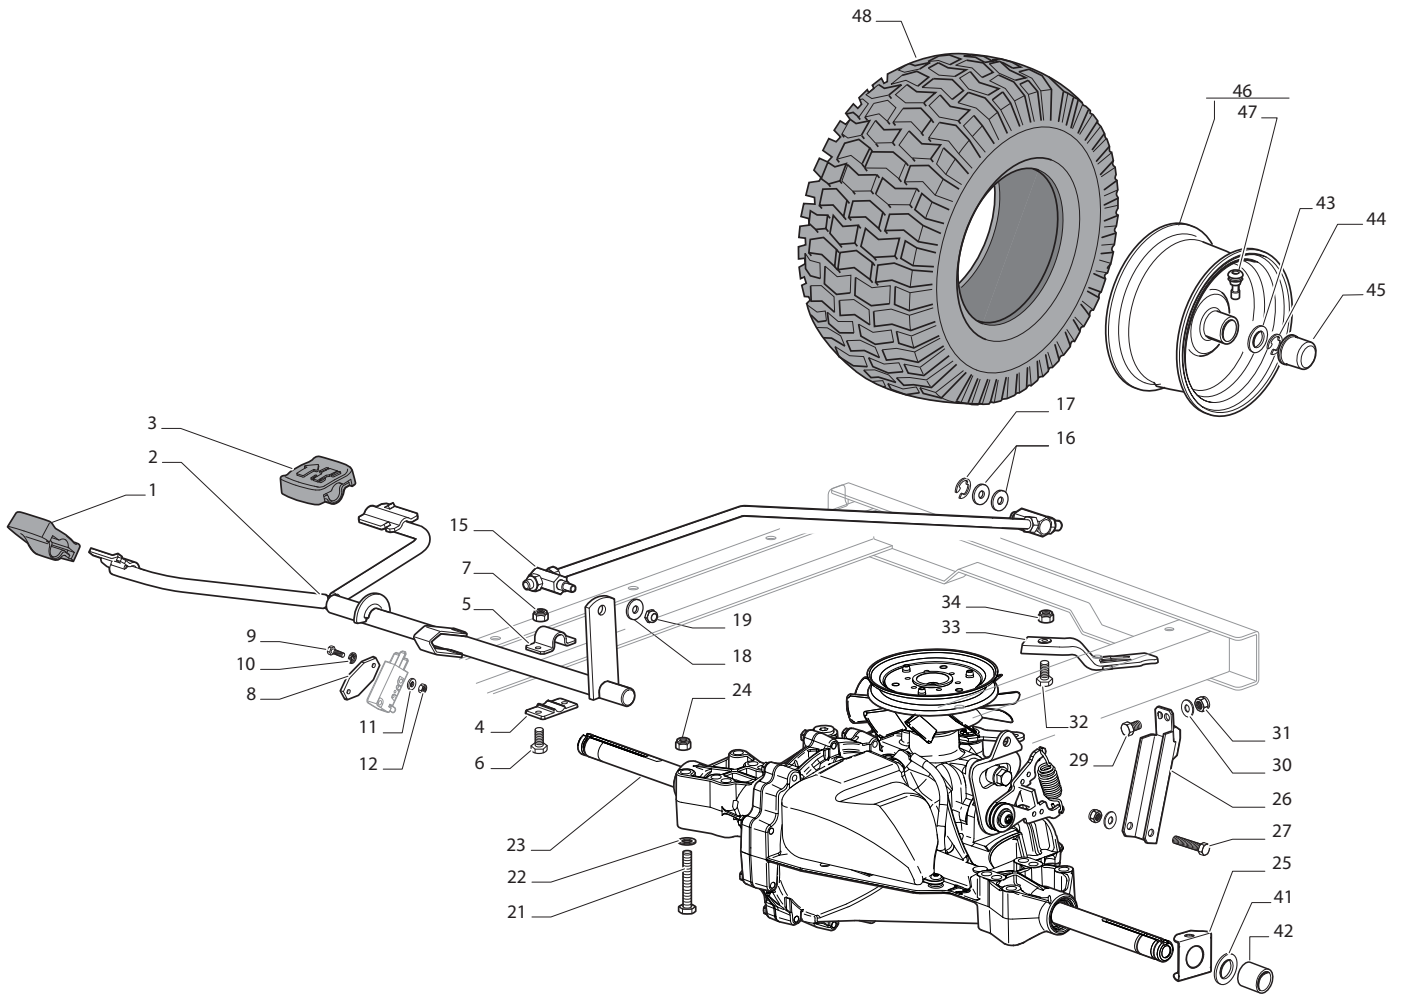

SD

98

98 hy

108

108 hy

TRANSMISSION
TRANSMISSION
GETRIEBE

POS	QTY	PARTNUMBER	BESKRIVELSE	DESCRIPTION
1	1	423766	PEDALGUMMI SORT	BLACK FEED PEDAL COVER HF22XX
2	1	423767	STANG	BLACK PAINTED FEED/REVERSE ASSY SD98HYD
3	1	423768	PEDALGUMMI	CLAMP COVER REAR
4	2	423769	BESLAG	FEED PEDAL AXLE SUPPORT SD 98 HYDRO
5	2	423746	BESLAG	CUTTING DECK LIFTING ASSY PLATE SD 98
6	4	423770	BOLT M6X18	HEXAGONAL-HEAD SCREW M6X18
7	4	423771	LÅSEMØTRIK	SELF-LOCKING NUT
8	1	423772	PLADE	PLATE HYDRO
9	2	423773	SKRUE	SCREW
10	2	423774	SKIVE	WASHER
11	2	423775	SKIVE	WASHER
12	2	423776	MØTRIK	HEXAG. NUT
15	1	423777	KARDANLED	COMAND MOVE ROD ASSY SD 98 HYDRO
16	2	423748	SKIVE	WASHER
17	1	423778	LÅSERING	SNAP RING
18	1	423667	SKIVE	SKIVE
19	1	423771	LÅSEMØTRIK	SELF-LOCKING NUT
21	4	423758	BOLT	HEXAG-HEAD SCREW
22	4	423646	SKIVE	SKIVE
23	1	423779	TRANSMISSION SD98H+SD108H	TRANSMISSION GROUP HYDRO-GEAR T2 SD98 HY
24	4	423727	LÅSEMØTRIK	SELF-LOCKING NUT
25	2	423780	BESLAG	ANTIROT. WASHER SD98 HY
26	1	423781	STØTTE SD98H+SD108H	TRANSAXLE SUPPORT SD 98 HYDRO
27	1	423782	SKRUE	HEXAG-HEAD SCREW
29	1	423685	SKRUE	HEXAG.HEAD SCREW
30	2	423687	SKIVE	WASHER
31	2	423727	LÅSEMØTRIK	SELF-LOCKING NUT
32	1	423770	BOLT M6X18	HEXAGONAL-HEAD SCREW M6X18
33	1	423783	ARM	UNBLOCKING CONTROL LEVER SD 98 HYDRO
34	1	423771	LÅSEMØTRIK	SELF-LOCKING NUT
41	2	423742	SKIVE	WASHER
42	2	423784	AFSTANDBØS	DANA TRANSMISSION SPACER SD 98
43	6	423742	SKIVE	WASHER
44	2	423731	SEEGERRING	RING
45	2	423743	NAVKAPSEL SORT	HUBCAP SD 98 BLACK
46	2	423785	FÆLG BAG 7,5X8"	"REAR WHEEL DISC 7,5X8"*****
47	2	423739	VENTIL	VALVE
48	2	423786	DÆK	TIRE