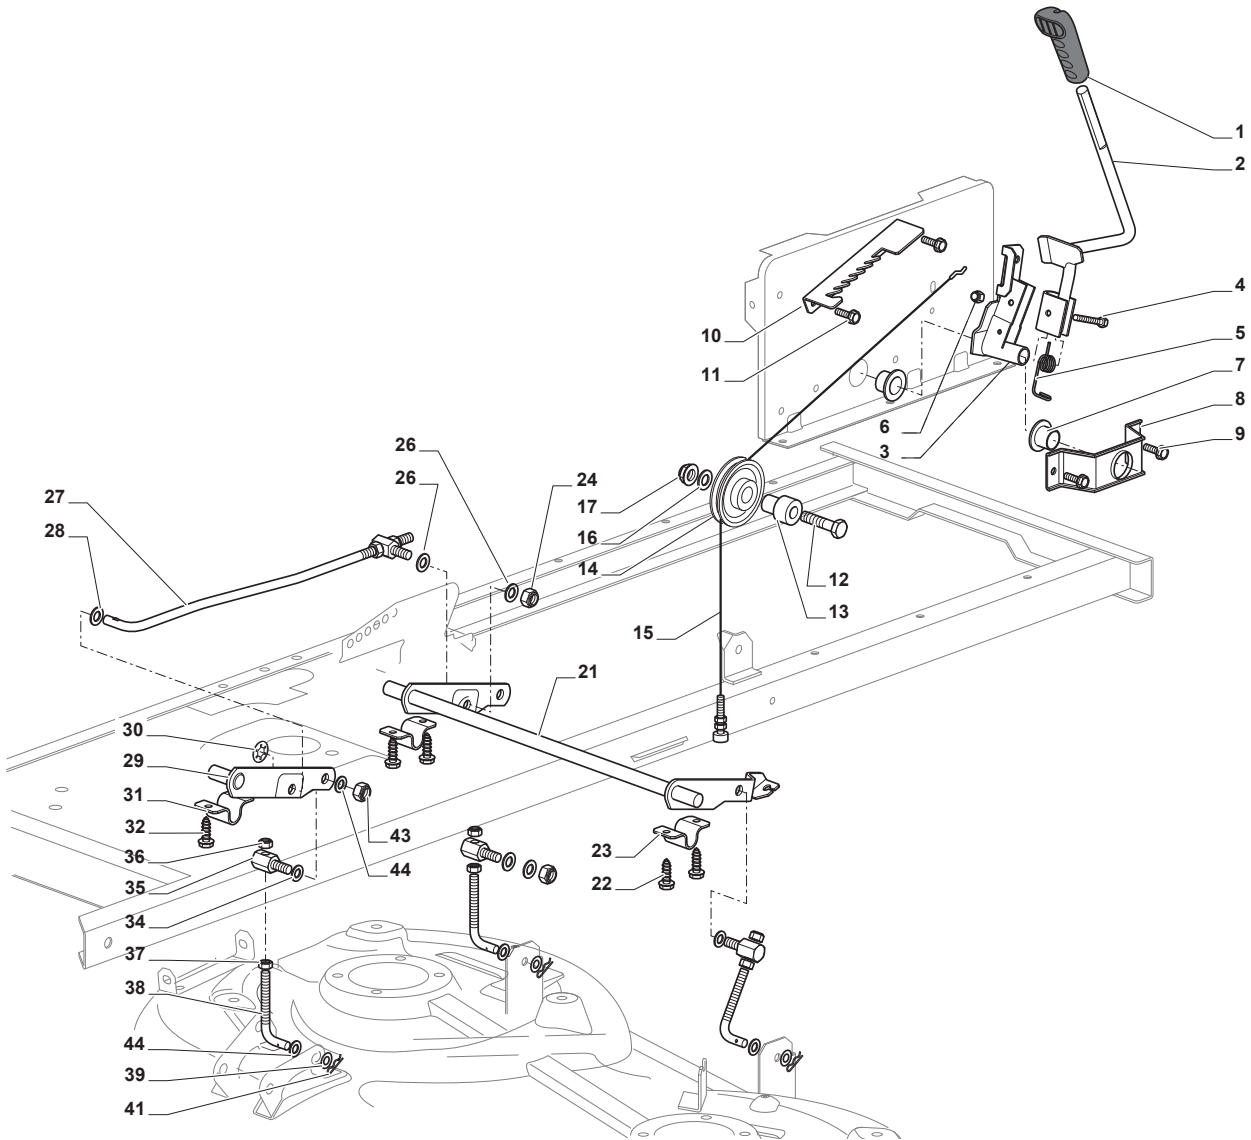

SD

98

98 hy

108

108 hy

CUTTING PLATE LIFTING
SOULEVEMENT PLATEAU DE COUPE
SCHNEIDWERKZEUG AUFHEBESATZ

POS	QTY	PARTNUMBER	BESKRIVELSE	DESCRIPTION
1	1	423787	GREB	CUTTING DECK LIFTING KNOB SD 98
2	1	423788	LØFTESTANG	ASSY HEIGHT CUTTING DECK ADJ. LEVER SD 9
3	1	423789	BESLAG	ASSY AXLE LIFTING CUTTING DECK
4	1	423790	SKRUE	SCREW
5	1	423791	FJEDER	SPRING LIFTING LEVER SD 98
6	1	423771	LÅSEMØTRIK	SELF-LOCKING NUT
7	2	423792	KRAVE	BUSHING LIFTING AXLE
8	1	423793	BESLAG	HEIGHT ADJ. AXLE SUPPORT ZINC SD 98
9	2	423633	SKRUE	SCREW
10	1	423794	HØJDEJUSTERING BESLAG	LIFTING SECTOR ZINC SD 98
11	2	423633	SKRUE	SCREW
12	1	423795	SKRUE	HEXAG-HEAD SCREW
13	1	423796	BØS	CUTT.DECK LIFTING COMPASS SD 98
14	1	423797	REMHJUL	CUTTING LIFTING PULLEY SD 98
15	1	423798	KABEL	LIFTING WIRE ASSY SD 98
16	1	423687	SKIVE	WASHER
17	1	423639	MØTRIK	HEXAG. NUT
21	1	423799	AKSEL	REAR CUTT.DECK FULCRUM LEVER ASSY SD 98
22	4	423629	SKRUE	SCREW
23	2	423746	BESLAG	CUTTING DECK LIFTING ASSY PLATE SD 98
24	1	423727	LÅSEMØTRIK	SELF-LOCKING NUT
26	2	423748	SKIVE	WASHER
27	1	423800	KARDANLED	LIFTING LEVER CONN. ROD ASSY SD98
28	1	423646	SKIVE	SKIVE
29	1	423801	BESLAG	CUTT.DECK FULCRUM LEVER ASSY SD 98
30	1	423802	SKIVE	WASHER
31	1	423746	BESLAG	CUTTING DECK LIFTING ASSY PLATE SD 98
32	2	423629	SKRUE	SCREW
34	3	423803	SKIVE	ANTIFRICTION WASHER TC-J
35	3	423804	BOLT	CONNECT. LEVER PIN
36	3	423716	LÅSEMØTRIK	SELF-LOCKING NUT
37	3	423805	MØTRIK	HEXAG. NUT
38	3	423806	AKSEL	CUTTING DECK LIFTING LEVER CON
39	3	423687	SKIVE	WASHER
41	3	423626	FJEDERSPLIT	SPRING CLIP
43	3	423716	LÅSEMØTRIK	SELF-LOCKING NUT
44	6	423803	SKIVE	ANTIFRICTION WASHER TC-J