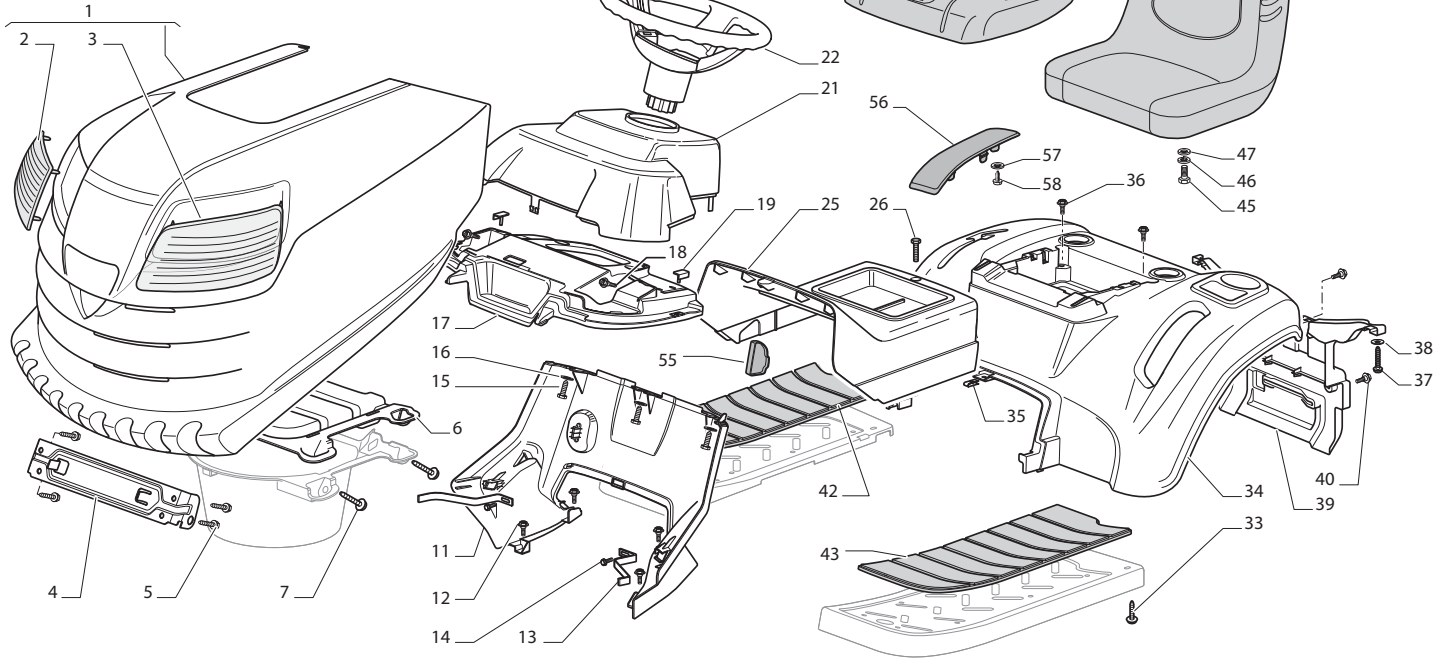

SD

98

98 hy

108

108 hy

BODY
CARROSSERIE
KARROSSERIE

POS	QTY	PARTNUMBER	BESKRIVELSE	DESCRIPTION
1	1	423654	MOTORHJELM	RED HOOD ASSY SD 98
1	1	423655	HJELM	STIGA YELLOW HOOD ASSY SD 98
1	1	423656	HJELM SORT	GGP GREY HOOD ASSY SD 98
2	1	423657	LYGTEGLAS HØJRE	TRANSPARENT RIGHT LIGHT SD 98
3	1	423658	LYGTEGLAS VENSTRE	TRANSPARENT LEFT LIGHT SD 98
4	1	423659	BESLAG	HOOD SUPPORT SD 98
5	4	423660	SKRUE 6X18	HEXAGONAL-HEAD SCREW D=6X18
6	1	423661	PLADE	BLACK AIR GRILL HOOD SD 98
7	4	423662	SKRUE	SELF-TAPPING SCREW
11	1	423663	DÆKSEL	BLACK DASH BOARD SUPPORT SD 98
12	4	423664	SKRUE	SCREW
13	2	423665	HOLDER	DASHBOARD SUPPORT GUIDE
14	2	423629	SKRUE	SCREW
15	3	423666	FLANGEBOLT	FLANGEBOLT
16	3	423667	SKIVE	SKIVE
17	1	423668	INSTRUMENTPANEL	BLACK DASHBOARD SD 98
18	2	423664	SKRUE	SCREW
19	2	423669	VIBRATIONSDÆMPER	DASHBOARD ANTIVIBRATION PLATE SD 98
21	1	423670	COVER	BLACK COVER DASHBOARD SD 98
22	1	423671	STYR	BLACK STEERING WHEELS SD 98
23A	1	423672	COVER	BLACK STEERING WHEELS SD 98 (ROUND)
23B	1	423673	COVER	BLACK STEERING WHEELS SD 98 (RECTANG.)
25	1	423674	DÆKSEL	RED CENTRAL COVER SD 98
25	1	423675	COVER	STIGA YELLOW CENTRAL COVER MP 98
25	1	423676	SÆDE COVER	GGP GREY CENTRAL COVER SD 98
26	1	423664	SKRUE	SCREW
33	4	423666	FLANGEBOLT	FLANGEBOLT
34	1	423677	COVER	RED WHEELS COVER SD 98
34	1	423678	COVER	STIGA YELLOW WHEELS COVER SD 98
34	1	423679	COVER	GGP GREY WHEELS COVER SD 98
35	1	423680	SKRUE	DOUBLE PLATE FOR SELF-TAPPING SCREW
36	2	423664	SKRUE	SCREW
37	2	423666	FLANGEBOLT	FLANGEBOLT
38	2	423667	SKIVE	SKIVE
39	1	423681	BAGPLADE	BLACK REAR PLATE SD 98
40	2	423664	SKRUE	SCREW