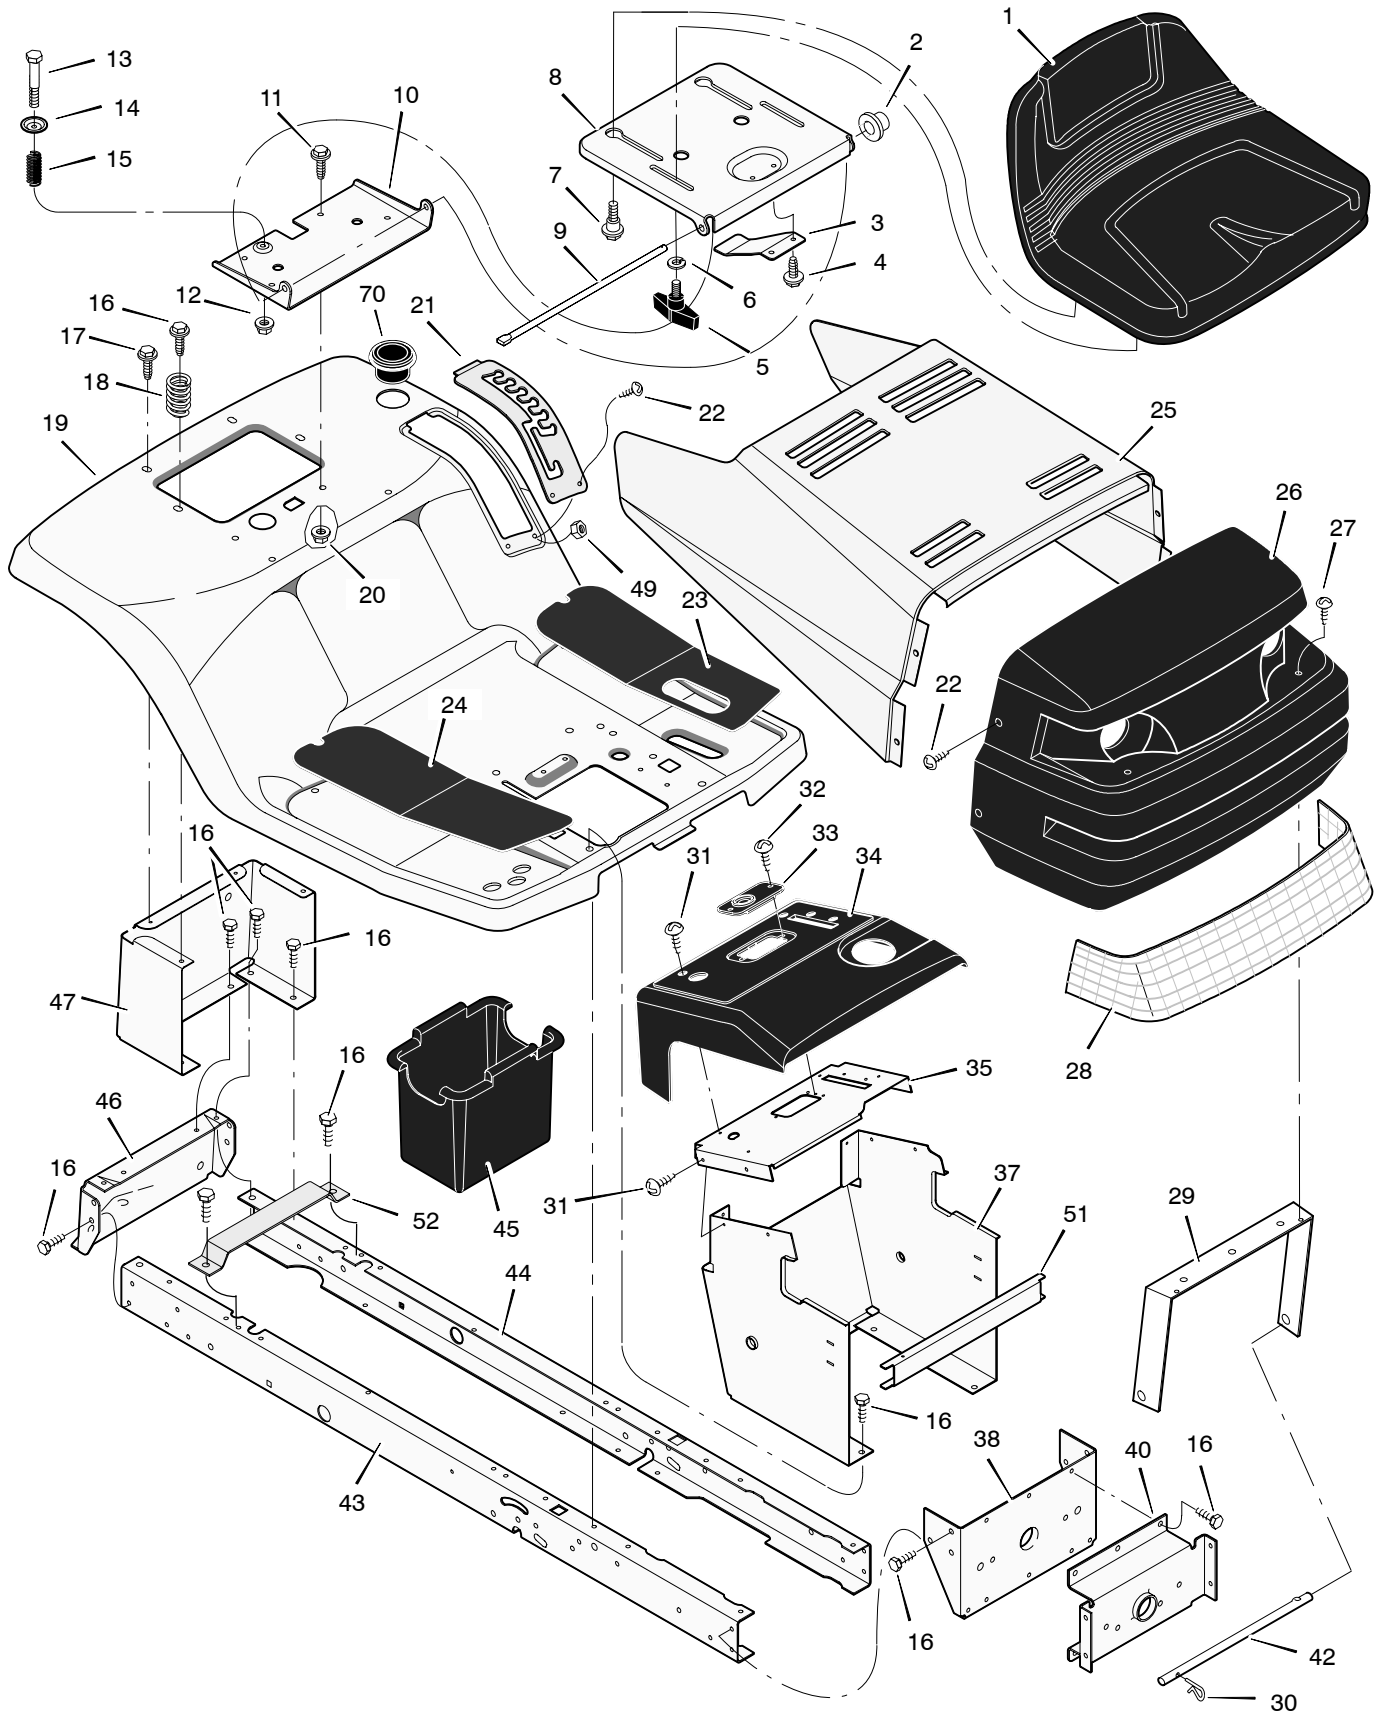

MODEL 405607x52A

REPAIR PARTS CHASSIS & HOOD

MODEL 405607x52A

REPAIR PARTS CHASSIS & HOOD

Key No.	Part No.	Description	Key No.	Part No.	Description
1	690566	Seat	27	26x239	Screw
2	028x23	Cap, Push On	28	092334	Lens
3	094057	Spring	29	092448	Brace, Grille
4	26x229	Screw	30	0031x4	Pin, Hair
5	1001054	Bolt, Wing	31	26x270	Screw
6	017x47	Washer	32	26x238	Screw
7	009x56	Bolt, Shoulder	33	094214	Bearing, Steering
8	094154E701	Support, Seat	34	094218E717	Dash
9	094156 Z	Rod, Pivot	35	094211E700	Plate, Dash
10	1001648E700	Bracket, Pivot	36	093007E701	Panel, Access
11	001x45	Bolt	37	095323E717	Support, Dash
12	015x89	Nut	38	1001270E701	Bracket, Rear Hanger
13	009x55	Bolt, Shoulder	40	094007E701	Axle, Hanger
14	094155 Z	Washer	42	092332 Z	Rod, Pivot
15	164x31	Spring	43	1001928E701	Frame, Right
16	26x249	Screw	44	1001927E701	Frame, Left
17	26x263	Screw	45	690424	Container, Battery
18	164x30	Spring	46	1001002E701	Plate, Hitch
19	1001559E013	Deck, Seat	47	690434E701	Panel, Rear
20	015x88	Nut	49	015x81	Nut
21	094829E701	Plate, Index	51	094215E700	Channel
23	094999	Mat, Left	52	690482E701	Support, Battery
24	094998	Mat, Right	70	1001542	Holder, Cup
25	092333E013	Hood	--	F-050743L	Instruction Book & Parts List
26	092350E701	Grille Assembly (Includes Lens)			