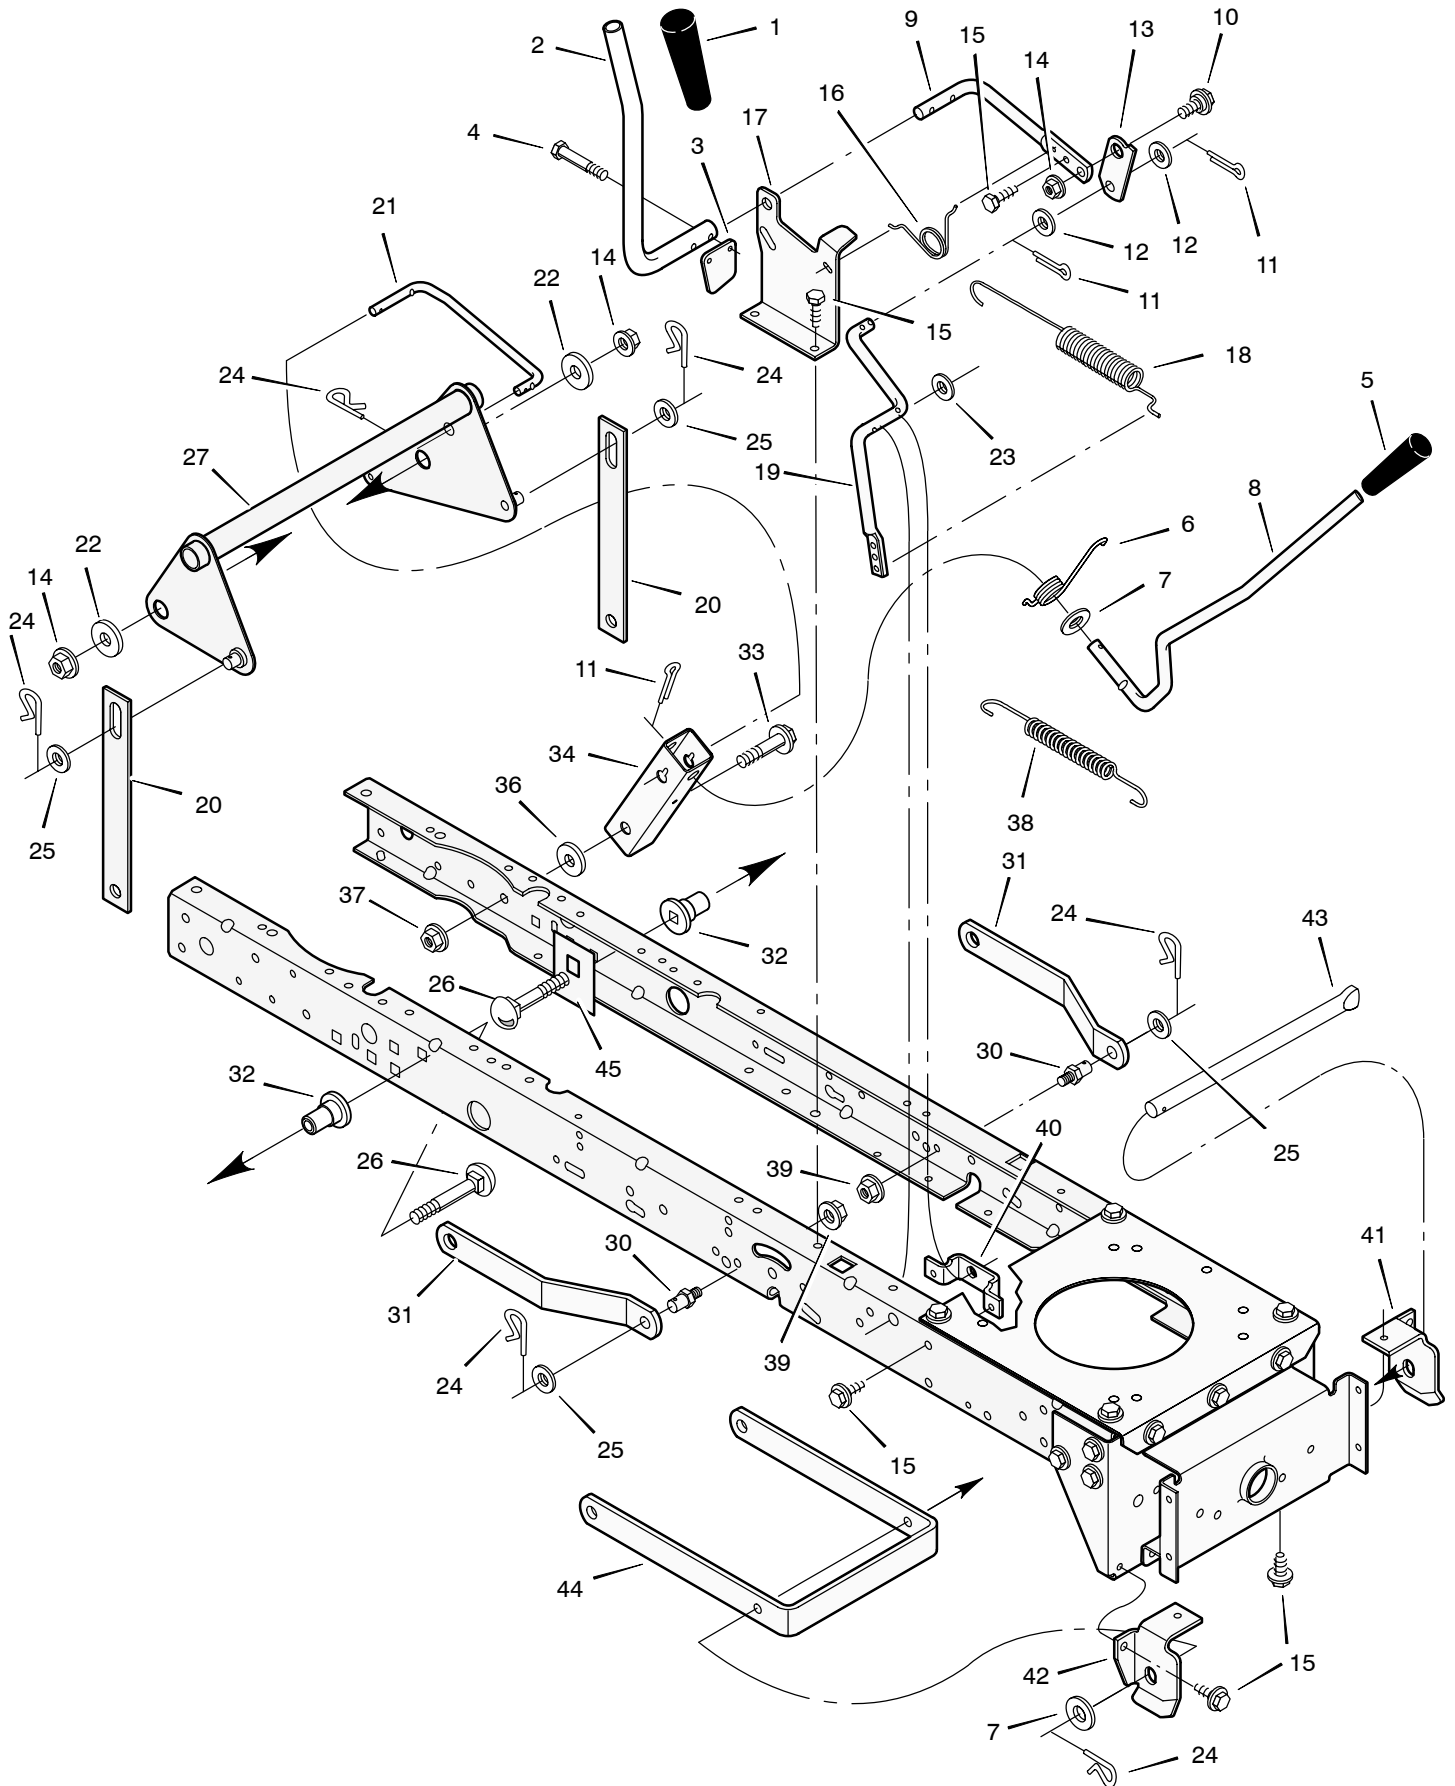

MODEL 405607x52A

REPAIR PARTS MOWER HOUSING SUSPENSION

Key No.	Part No.	Description	Key No.	Part No.	Description
1	092698	Grip	23	017x57	Washer
2	094346 Z	Handle, PTO	24	0031x4	Pin, Hair
3	094022 Z	Pad, Switch	25	017x91	Washer
4	0025x3	Bolt	26	002x85	Bolt, Carriage
5	092697	Grip	27	1001111E701	Lever Assembly, Lift
6	166x40	Spring	30	094067	Pin
7	17x103	Washer	31	094055E701	Bracket, Rear Suspension
8	690533	Handle, Lift	32	690151	Spacer, Lifter
9	094017 Z	Lever, PTO	33	009x53	Bolt, Shoulder
10	009x39	Bolt, Shoulder	34	094015E700	Bracket, Pivot
11	030x20	Pin, Cotter	36	17x191	Washer
13	094004 Z	Link, PTO	37	015x84	Nut, Flange
14	015x84	Nut, Flange	38	165x131	Spring
15	26x249	Screw	39	015x68	Nut, Flange
16	166x39	Spring	40	094005E700	Bracket, PTO
17	094018E701	Bracket, PTO	41	094027E701	Hanger, Left Deck
18	165x119	Spring	42	094026E701	Hanger, Right Deck
19	690394E701	Crank, PTO	43	094158 Z	Rod, Hanger
20	690212E701	Link, Lift	44	690539E701	Bracket, Suspension
21	690122E700	Link, Lift Handle	45	1001098E701	Plate, Stiffening