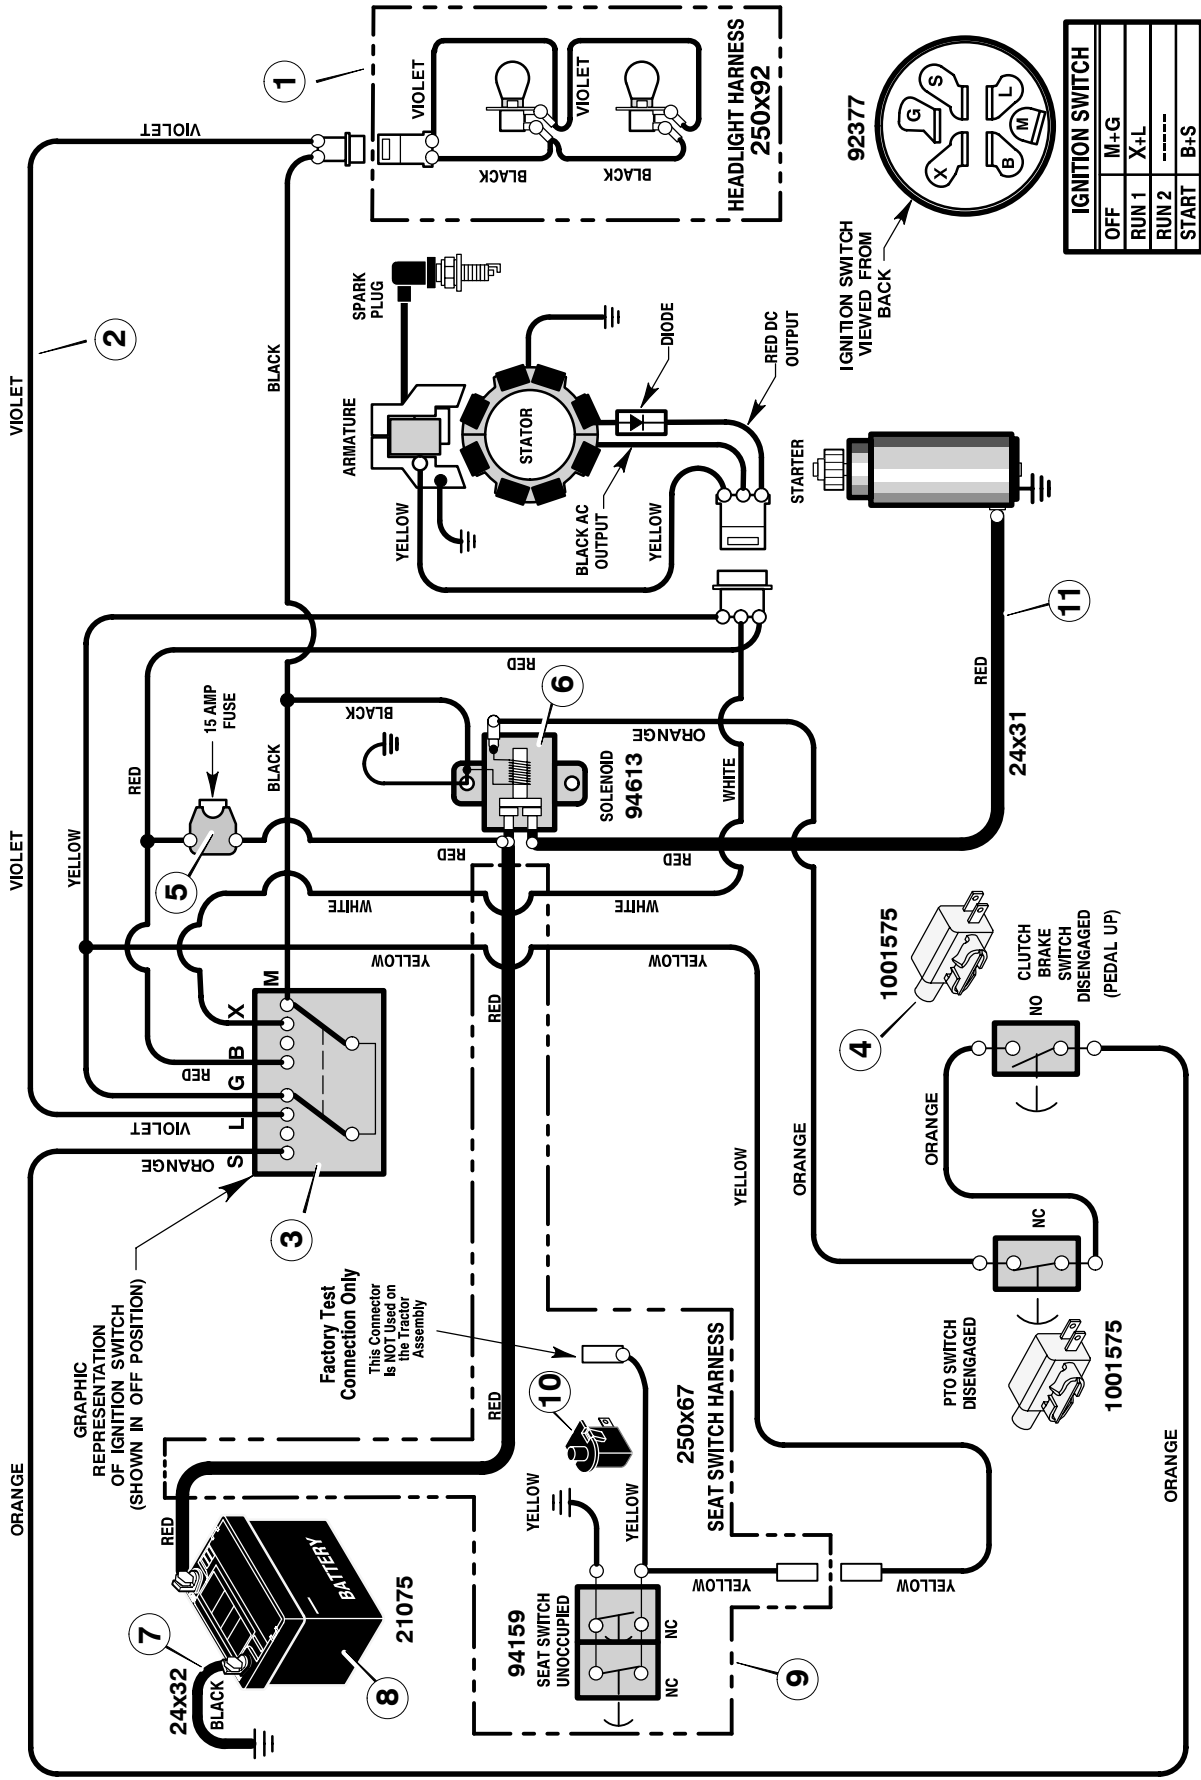

* Included with Key 34.

MODEL 405607x52A

REPAIR PARTS ENGINE MOUNT

MODEL 405607x52A

REPAIR PARTS ENGINE MOUNT

Key No.	Part No.	Description	Key No.	Part No.	Description
1	092317	Fuel Cap **	16	26x229	Screw
2	1001947	Fuel Tank	17	690538E701	Bracket, Muffler
3	095197	Hose Clamp **	18	26x277	Screw
4	7601033	Fuel Line (Must cut to length) **	19	690537E701	Bracket, Muffler Mount
5	095197	Hose Clamp **	20	026x263	Screw
6	26x201	Screw	21	094384	Guide, Belt
7	094006E701	Plate, Engine	22	015x79 Z	Nut, Flange
8	092371	Throttle Control	23	094066	Guide, Belt
9	--- * ---	Engine, Briggs & Stratton	24	1001620-701	Guard, Heat Shield
10	0025x7	Bolt, Engine Mount	25	1001747	Exhaust Tube, Single
11	690439	Stack Pulley Assembly	30	1001627-701	Shield, Heat
12	019x35	Lockwasher	31	094654	Muffler
13	01x140	Bolt, Hex	32	091309	Gasket
14	17x170	Washer	33	06x103	Screw
15	26x249	Screw	34	018x15	Washer

* For information on Replacement Parts for this engine contact the manufacturer.

** These parts are included with Key No. 2

IGNITION SWITCH	
OFF	M+G
RUN 1	X+L
RUN 2	-----
START	B+S

MAIN HARNESS: 250X113
REAR HARNESS: 250X67
LIGHT HARNESS: 250X92

Key No.	Part No.	Description
1	250x92	Harness, Light Wire
	1001716	Socket, Light
	090084	Bulb, Light
2	250x113	Harness, Chassis Wire
3	092377	Switch, Ignition
	020729	Key, Ignition
	091489	Nut, Hex
	091488	Cap, Ignition
4	1001575	Switch, Limit
5	302031	Fuse
	407078	Holder, Fuse
6	1002004	Solenoid
	26x229	Screw, Mounting
	15x116	Locknut
7	024x32	Cable, Battery Ground
	26x229	Screw, Ground Cable
8	021075	Battery
	002x82	Bolt, Carriage
	014x79	Wingnut
	690604	Boot, Battery -Positive
9	250x67	Harness, Seat Switch Wire
10	094159	Switch, Seat Sensor
11	024x31	Cable