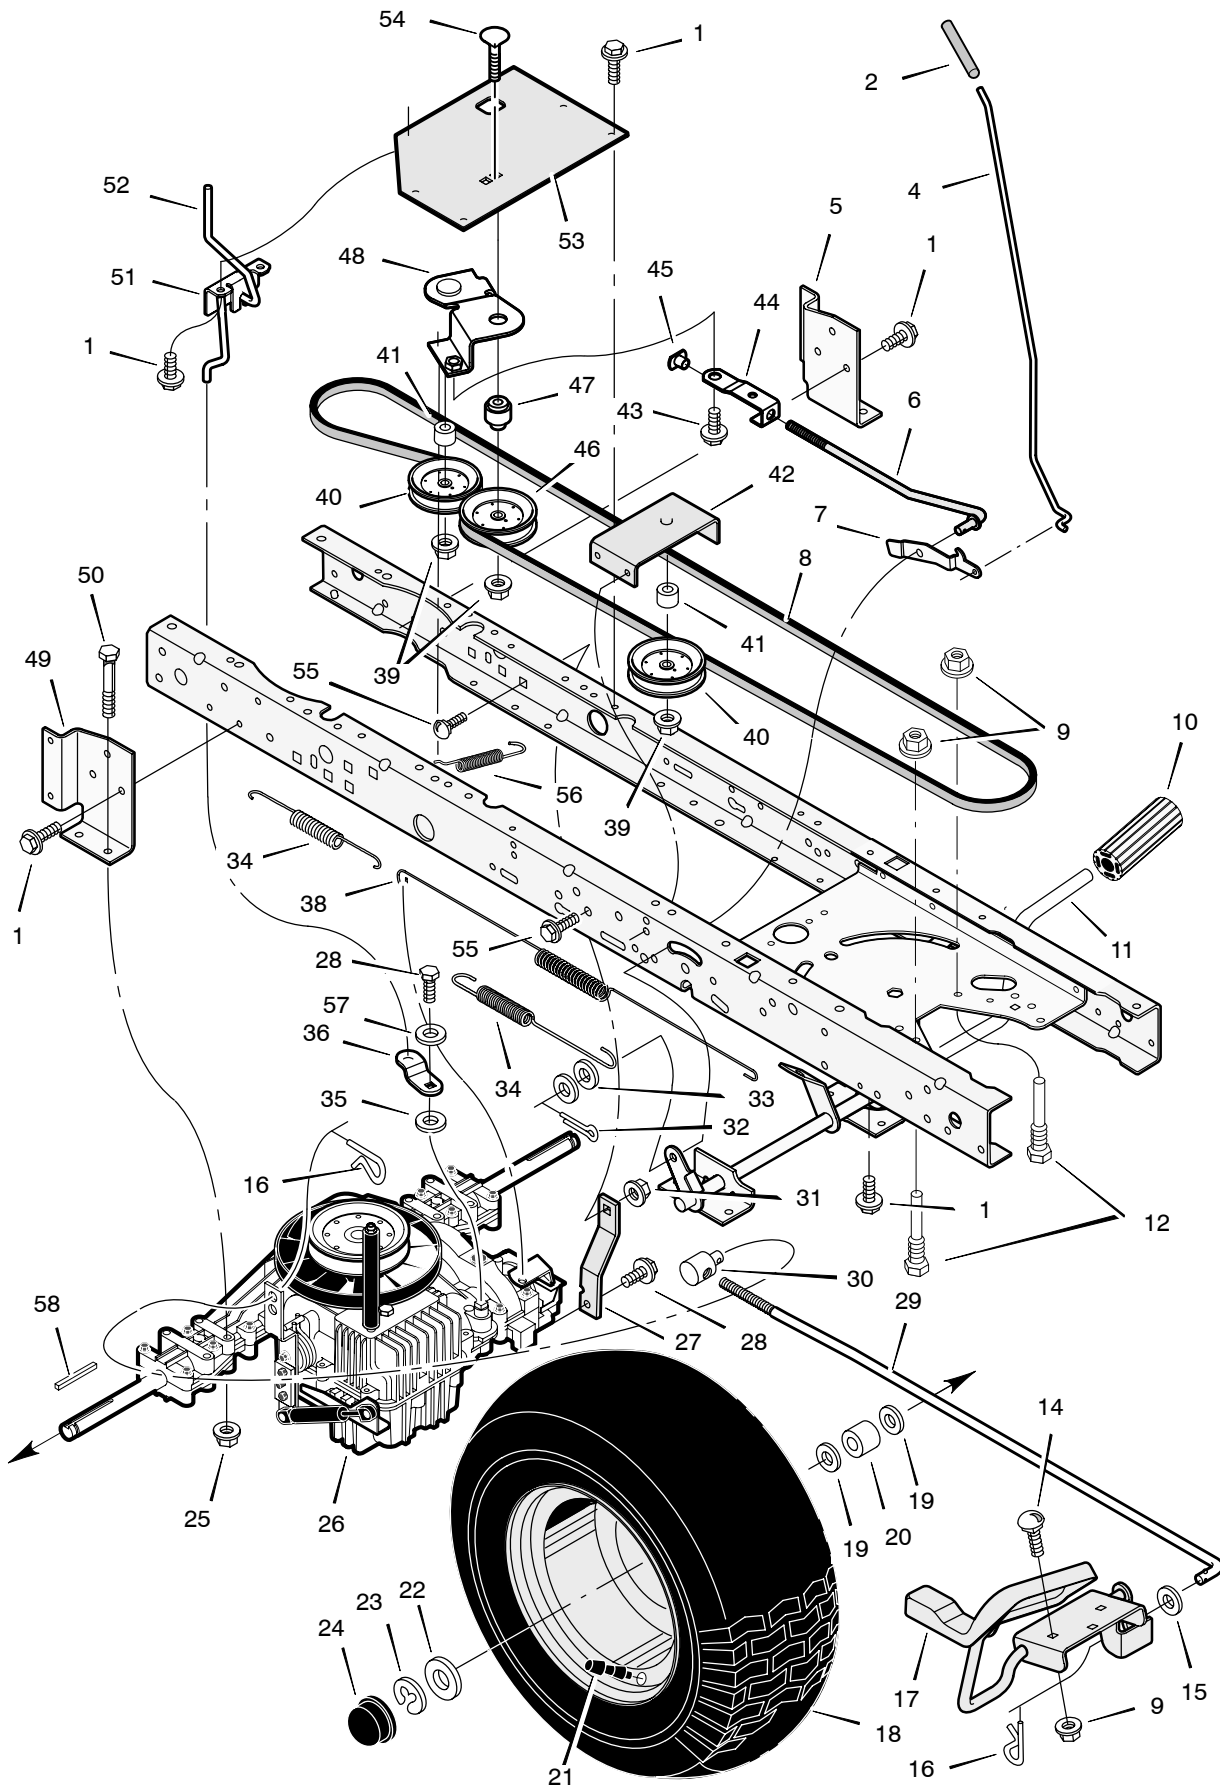

MODEL 405607x52A

REPAIR PARTS DRIVE ASSEMBLY

MODEL 405607x52A

REPAIR PARTS DRIVE ASSEMBLY

Key No.	Part No.	Description	Key No.	Part No.	Description
1	26x249	Screw	30	092132 Z	Nut, Adjusting
2	091079	Grip, Parking Brake	31	015x84	Nut, Centerlock
4	1001271 Z	Rod, Parking Brake	32	030x20	Pin, Cotter
5	094008E701	Bracket, Left Transaxle	33	017x48	Washer
6	1001013 Z	Rod, Clutch	34	165x92	Spring, Extension
7	094045 Z	Latch, Parking Brake	35	17x148	Washer
8	37x106	V-Belt, Drive	36	1001086 Z	Arm, Disconnect
9	015x79	Nut, Flange	37	06x105	Capscrew
10	021544	Pedal, Brake/Clutch	38	165x150	Spring, Brake
11	1001011E701	Assembly, Brake Pedal	39	015x98	Locknut, Flange
12	094384	Screw, Guide	40	690409	Pulley, Idler
14	002x53	Bolt, Carriage	41	690369	Spacer
15	017x57	Washer	42	1001097E701	Bracket, Idler Assembly
16	0031x4	Pin, Hair	43	009x49	Bolt, Shoulder
17	095121E701	Pedal Assembly, Hydro	44	1001007 Z	Link, Clutch
18	092294-601	Wheel & Tire Ass'y, Rear	45	1001014	Nut, Tee
- -	091914	Tire ONLY *	46	690410	Pulley, Idler
- -	407049	Tube ONLY	47	1001012	Bushing, Pivot
19	17x160	Washer	48	1001018 Z	Arm Assembly, Idler
20	690554 Z	Spacer	49	094008E701	Bracket, Right Transaxle
21	024373	Stem, Valve	50	01x155	Bolt, Hex
22	17x195	Washer	51	1001214 Z	Bracket, Dump Valve
23	0011x3	E-Ring	52	1001215 Z	Rod, Roll Release
24	094618	Cap, Hub	53	1001108E701	Bracket, Idler Pivot
25	015x88	Nut, Centerlock	54	002x92	Bolt, Carriage
26	- - - ** - - -	Transaxle, Peerless Hydro	55	002x78	Bolt, Carriage
27	1001085E701	Strap, Torque	56	165x155	Spring, Clutch
28	26x216	Screw	57	017x38	Washer
29	1001234 Z	Rod, Control	58	021553	Key, Square 3/16"