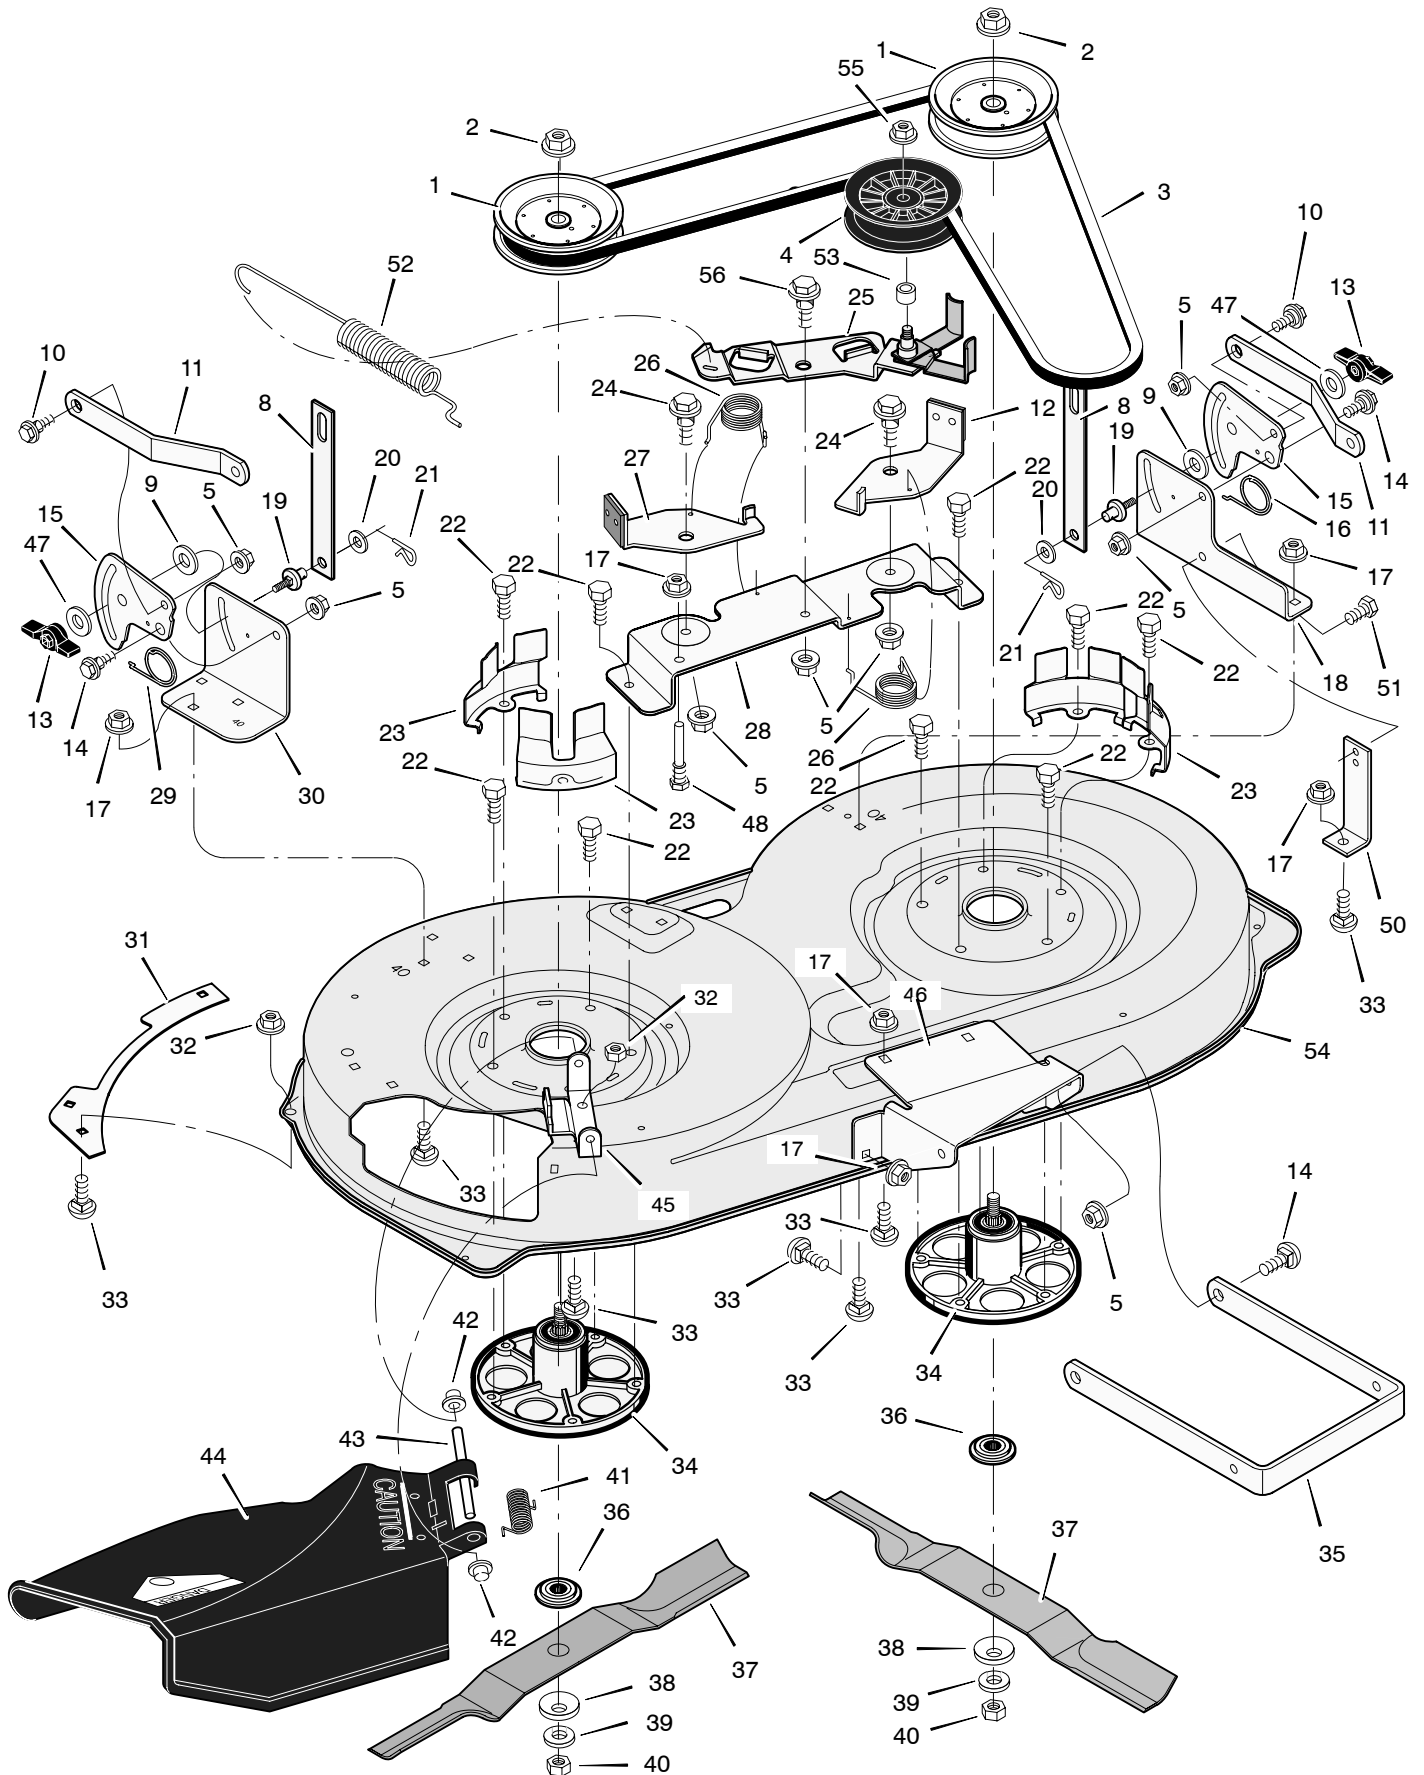

MODEL 405607x52A

REPAIR PARTS MOWER HOUSING

MODEL 405607x52A

REPAIR PARTS MOWER HOUSING

Key No.	Part No.	Description	Key No.	Part No.	Description
1	092851	Pulley, Jackshaft	30	094142E700	Bracket, Suspension
2	15x140	Nut, Hex	31	091770E700	Plate
3	037x62	Belt, Mower Drive	32	015x88	Nut, Flange
4	690387	Pulley, Idler	33	002x53	Bolt, Carriage
5	015x84	Nut, Flange	34	1001200	Mandrell (Includes Key 6)
8	690212E701	Link, Lift	35	690539E701	Bracket, Suspension
9	094137	Pad, Friction	36	690411	Adapter, Blade
10	009x52	Bolt, Shoulder	37	1001428E701	Blade
11	094055E701	Bracket, Suspension	38	17x166	Washer
12	094049E701	Pad Assembly, Left Brake	39	17x165	Washer
13	094068	Knob	40	15x100	Nut
14	009x51	Bolt, Shoulder	41	0166x4	Spring
15	094128E700	Plate, Suspension	42	028x23	Cap, Push On
16	166x43	Spring	43	094957 Z	Rod, Pivot
17	015x79	Nut, Flange	44	094707	Deflector Assembly
18	094143E700	Bracket, Suspension	45	094956E701	Bracket, Deflector
19	095194	Pin, Hanger	46	094144E700	Bracket, Front Hanger
20	017x91	Washer	47	017x45 Z	Washer
21	0031x4	Pin, Cotter	48	094781	Guide, Belt
22	0025x7	Bolt	50	094681E700	Bracket, Support
23	094051E701	Cover, Pulley	51	26x249	Screw
24	009x39	Bolt, Shoulder	52	165x119	Spring, Extension
25	1001500	Arm, Idler	53	690369	Spacer
26	0166x41	Spring	54	7601060	Housing, Blade
27	094047E701	Pad Assembly, Right Brake	55	015x98	Nut, Flange
28	094145E700	Bracket Assembly, Brake	56	009x72	Bolt, Shoulder
29	166x42	Spring	1-56	7601044	Complete Mower Housing Assy.

* Included with Key 34.