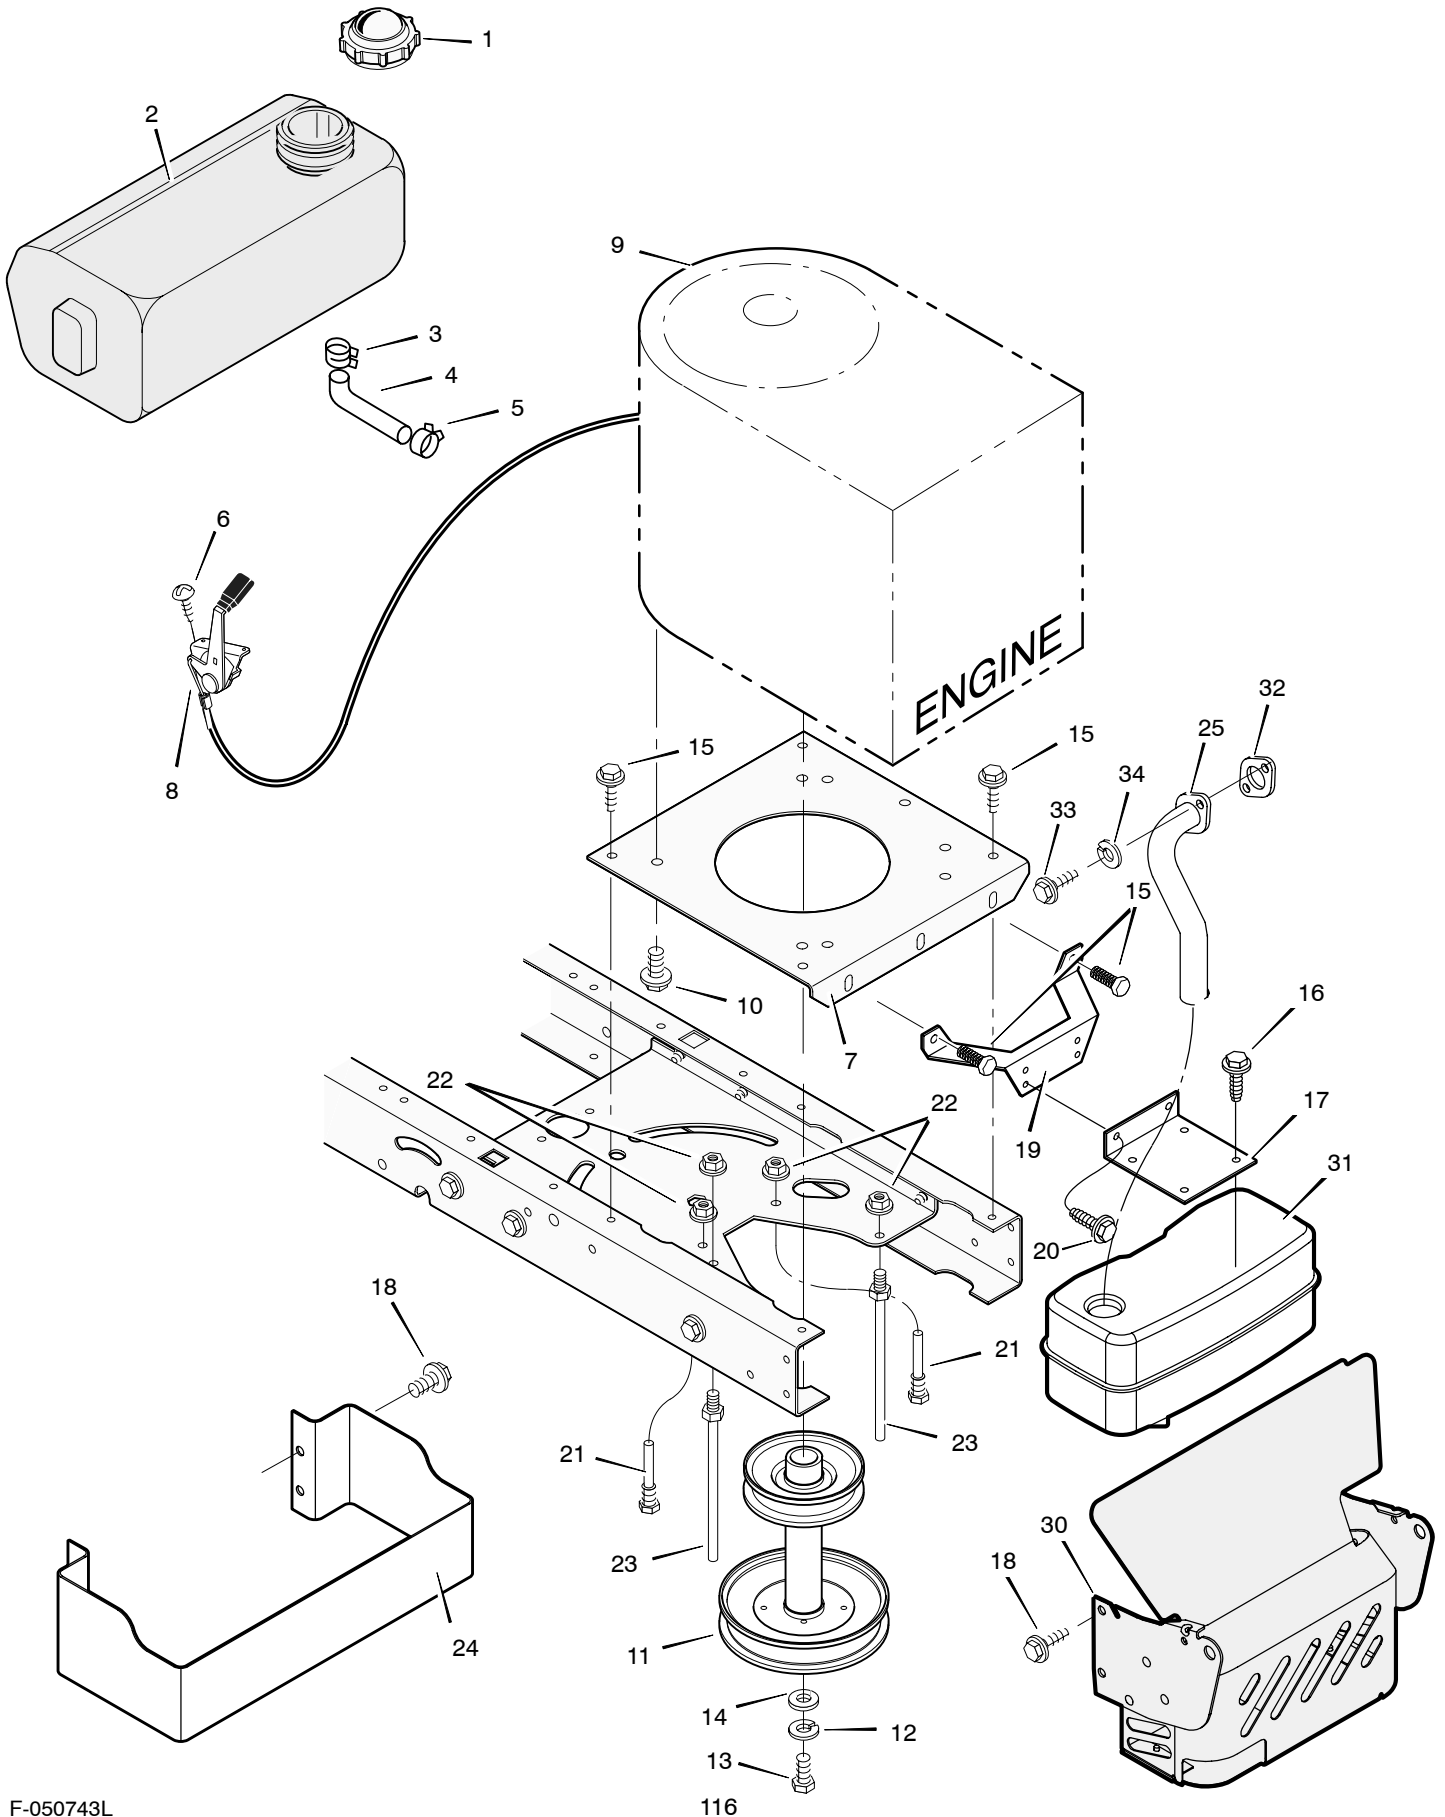

* Included with Key 34.

MODEL 405607x52A

REPAIR PARTS ENGINE MOUNT

MODEL 405607x52A

REPAIR PARTS ENGINE MOUNT

Key No.	Part No.	Description	Key No.	Part No.	Description
1	092317	Fuel Cap **	16	26x229	Screw
2	1001947	Fuel Tank	17	690538E701	Bracket, Muffler
3	095197	Hose Clamp **	18	26x277	Screw
4	7601033	Fuel Line (Must cut to length) **	19	690537E701	Bracket, Muffler Mount
5	095197	Hose Clamp **	20	026x263	Screw
6	26x201	Screw	21	094384	Guide, Belt
7	094006E701	Plate, Engine	22	015x79 Z	Nut, Flange
8	092371	Throttle Control	23	094066	Guide, Belt
9	--- * ---	Engine, Briggs & Stratton	24	1001620-701	Guard, Heat Shield
10	0025x7	Bolt, Engine Mount	25	1001747	Exhaust Tube, Single
11	690439	Stack Pulley Assembly	30	1001627-701	Shield, Heat
12	019x35	Lockwasher	31	094654	Muffler
13	01x140	Bolt, Hex	32	091309	Gasket
14	17x170	Washer	33	06x103	Screw
15	26x249	Screw	34	018x15	Washer

* For information on Replacement Parts for this engine contact the manufacturer.

** These parts are included with Key No. 2

IGNITION SWITCH	
OFF	M+G
RUN 1	X+L
RUN 2	-----
START	B+S

MAIN HARNESS: 250X113
REAR HARNESS: 250X67
LIGHT HARNESS: 250X92