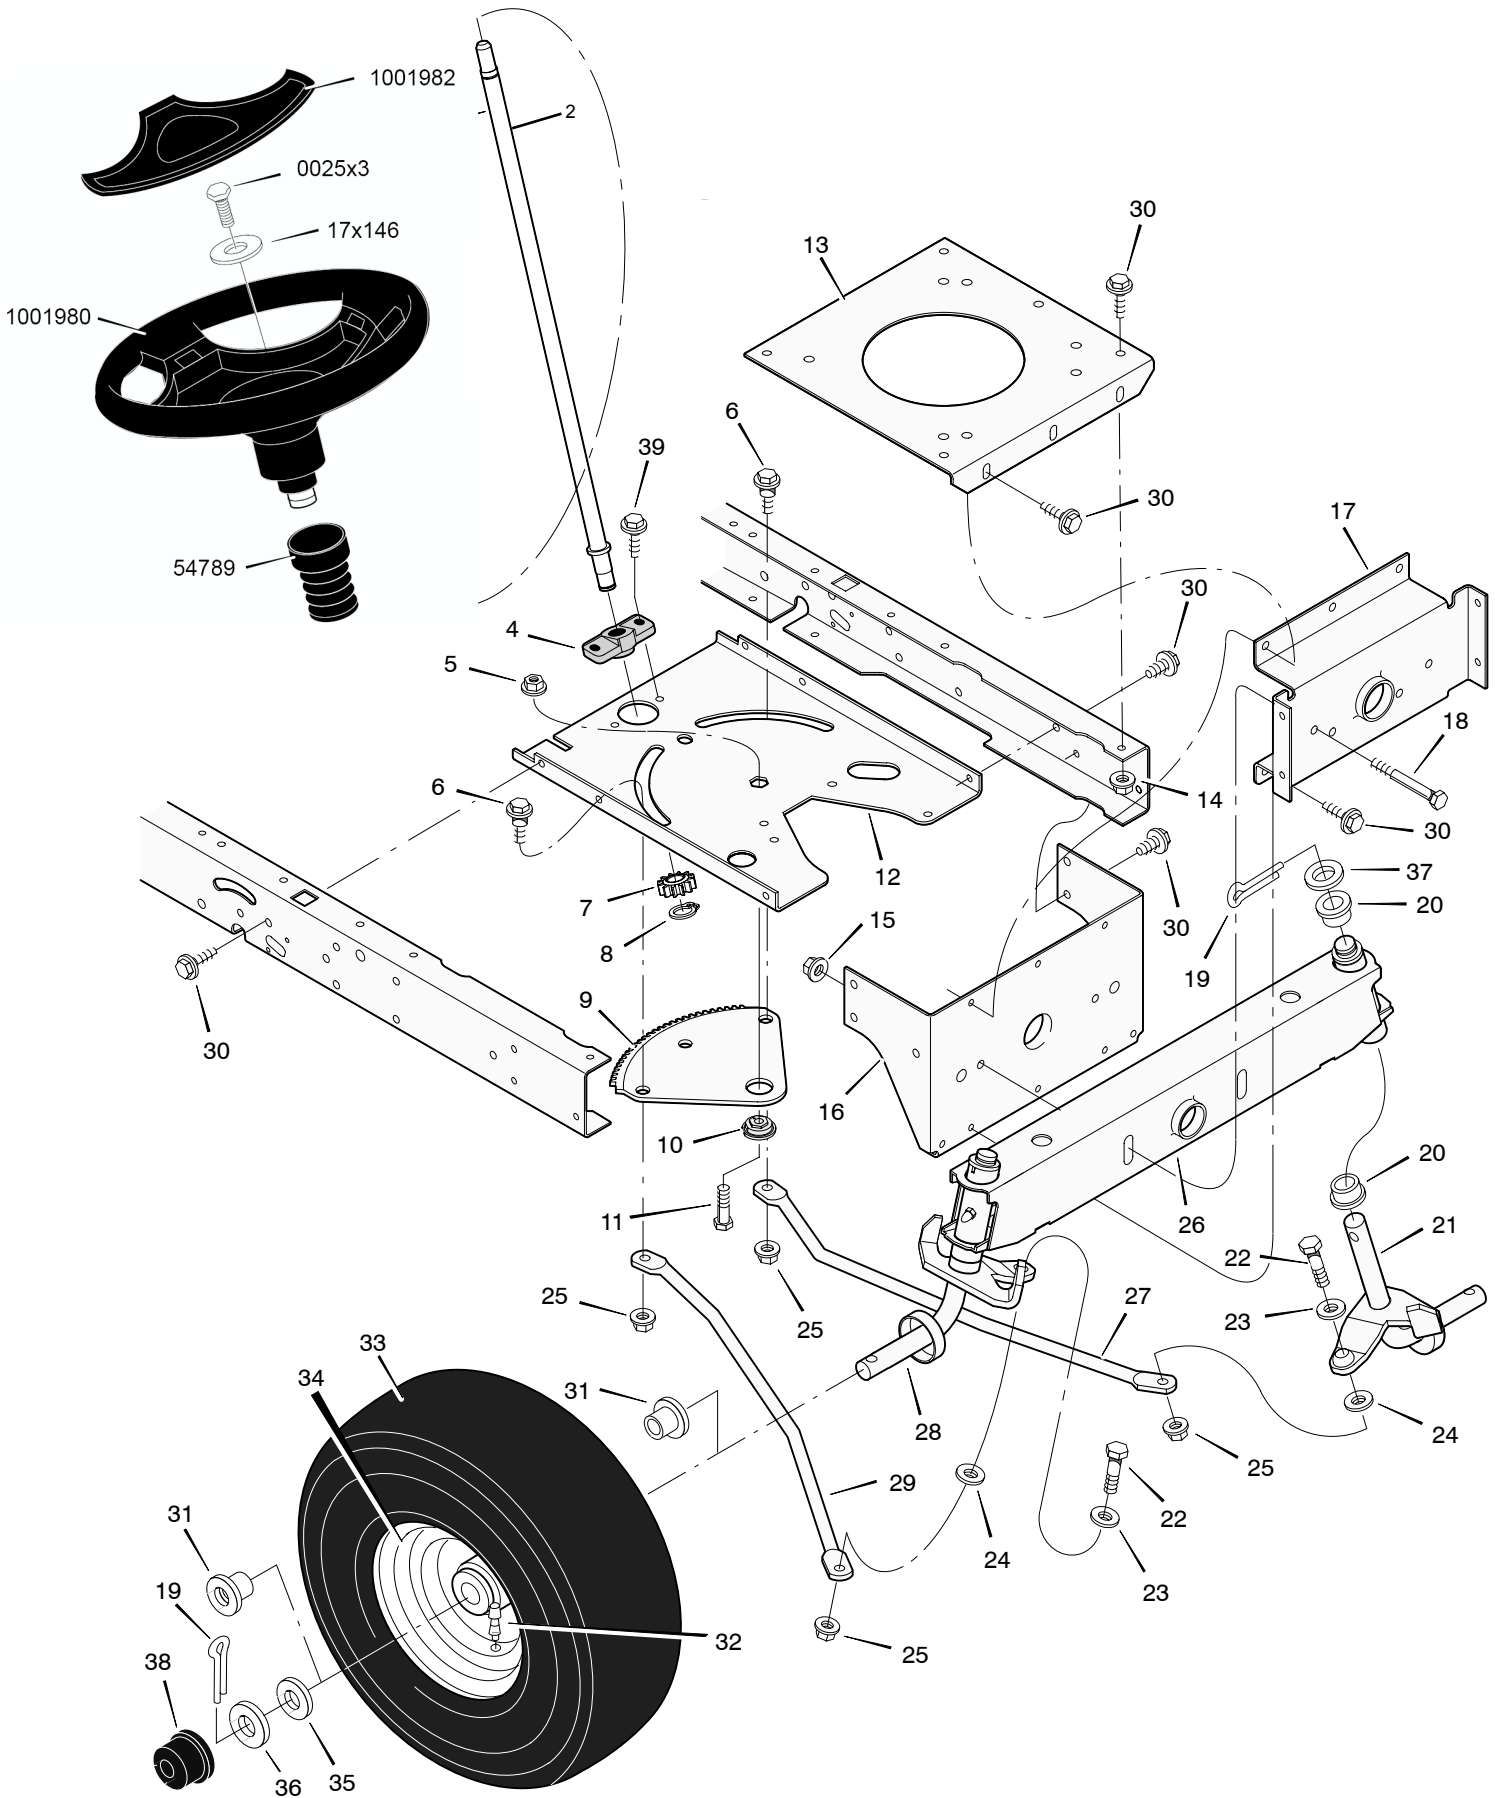

MODEL 405607x52A

REPAIR PARTS STEERING

MODEL 405607x52A

REPAIR PARTS STEERING

Key No.	Part No.	Description	Key No.	Part No.	Description
1	095185	Wheel, Steering	23	17x104	Washer
2	690626	Post, Steering	24	017x53 Z	Washer
3	711326	Insert, Steering Wheel	25	015x84	Nut, Flange
4	094124	Bearing	26	690211	Axle Assembly
5	15x111	Nut, Flange	27	095329E701	Drag Link, Left
6	009x57	Bolt, Shoulder	28	094575E701	Spindle Assembly, Right
7	1001893	Gear, Pinion	29	095328E701	Drag Link, Right
8	011x25	Ring, Snap	30	26x249	Screw
9	094121	Gear, Sector	31	091334	Bearing, Wheel
10	094123	Bearing	32	024373	Stem, Valve
11	001x84	Bolt	33	091923	Tire *
12	1001121E701	Plate, Steering	--	407924	Tube
13	094006E701	Plate, Engine	34	094581-601	Wheel and Tire Assembly
14	015x88	Nut, Flange	35	17x195	Washer
15	15x118	Nut, Flange	36	17x192	Washer
16	1001270E701	Bracket, Hanger	37	17x113	Washer
17	094007E701	Axle, Hanger	38	094618	Hub Cap
18	01x146	Bolt	39	26x267	Screw
19	030x49	Pin, Cotter	40	054789	Bellows
20	690150	Bearing	41	0025x3	Bolt
21	094576E701	Spindle Assembly, Left	42	17x146	Washer
22	01x111	Bolt			

* When you order a tire, make sure to give the brand name of the tire so that the tread pattern on the tire will match.