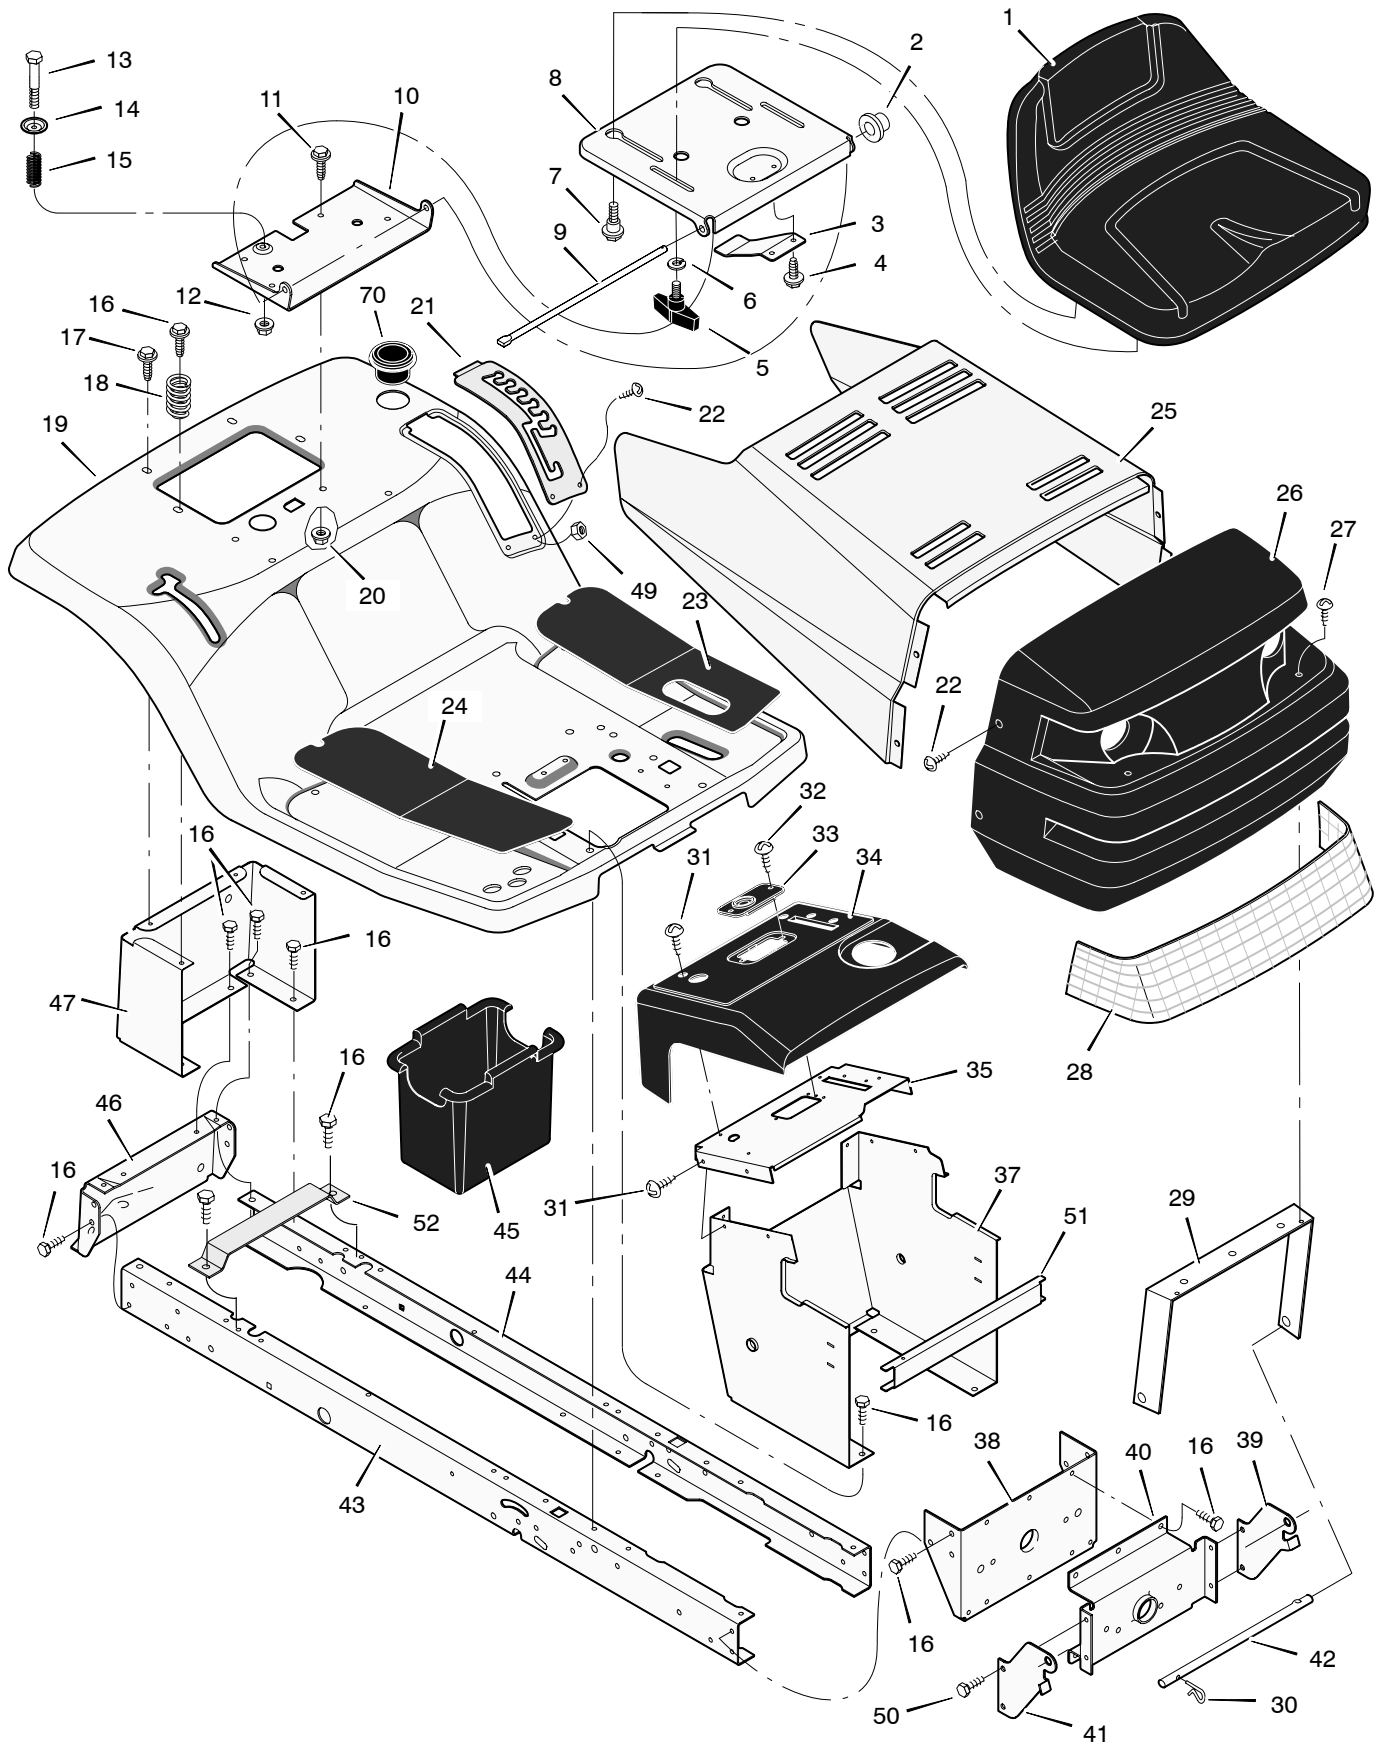

MODEL 385004x52A

REPAIR PARTS CHASSIS & HOOD

MODEL 385004x52A

REPAIR PARTS CHASSIS & HOOD

Key No.	Part No.	Description	Key No.	Part No.	Description
1	690566	Seat	28	092334	Lens
2	028x23	Cap, Push On	29	092448	Brace, Grille
3	094057	Spring	30	0031x4	Pin, Hair
4	26x229	Screw	31	26x270	Screw
5	1001054	Bolt, Wing	32	26x238	Screw
6	017x47	Washer	33	094214	Bearing, Steering
7	009x56	Bolt, Shoulder	34	094218	Dash
8	094154E701	Support, Seat	35	094211E700	Plate, Dash
9	094156 Z	Rod, Pivot	36	093007E701	Panel, Access
10	1001648E700	Bracket, Pivot	37	095323E700	Support, Dash
11	001x45	Bolt	38	1001270E701	Bracket, Rear Hanger
12	015x89	Nut	39	690544	Support, Left Grille
13	009x55	Bolt, Shoulder	40	094007E701	Axle, Hanger
14	094155 Z	Washer	41	690543	Support, Right Grille
15	164x31	Spring	42	092332 Z	Rod, Pivot
16	26x249	Screw	43	1001928E701	Frame, Right
17	26x263	Screw	44	1001927E701	Frame, Left
18	164x30	Spring	45	690424	Container, Battery
19	1001987E013	Deck, Seat	46	1001002E701	Plate, Hitch
20	015x88	Nut	47	690434E701	Panel, Rear
21	094829E701	Plate, Index	49	015x81	Nut
23	094999	Mat, Left	50	26x277	Screw
24	094998	Mat, Right	51	094215E700	Channel
25	092333E013	Hood	52	690482E701	Support, Battery
26	094867E701	Grille Assembly (Includes Lens)	70	1001542	Holder, Cup
27	26x239	Screw	--	F-050737L	Instruction Book & Parts List