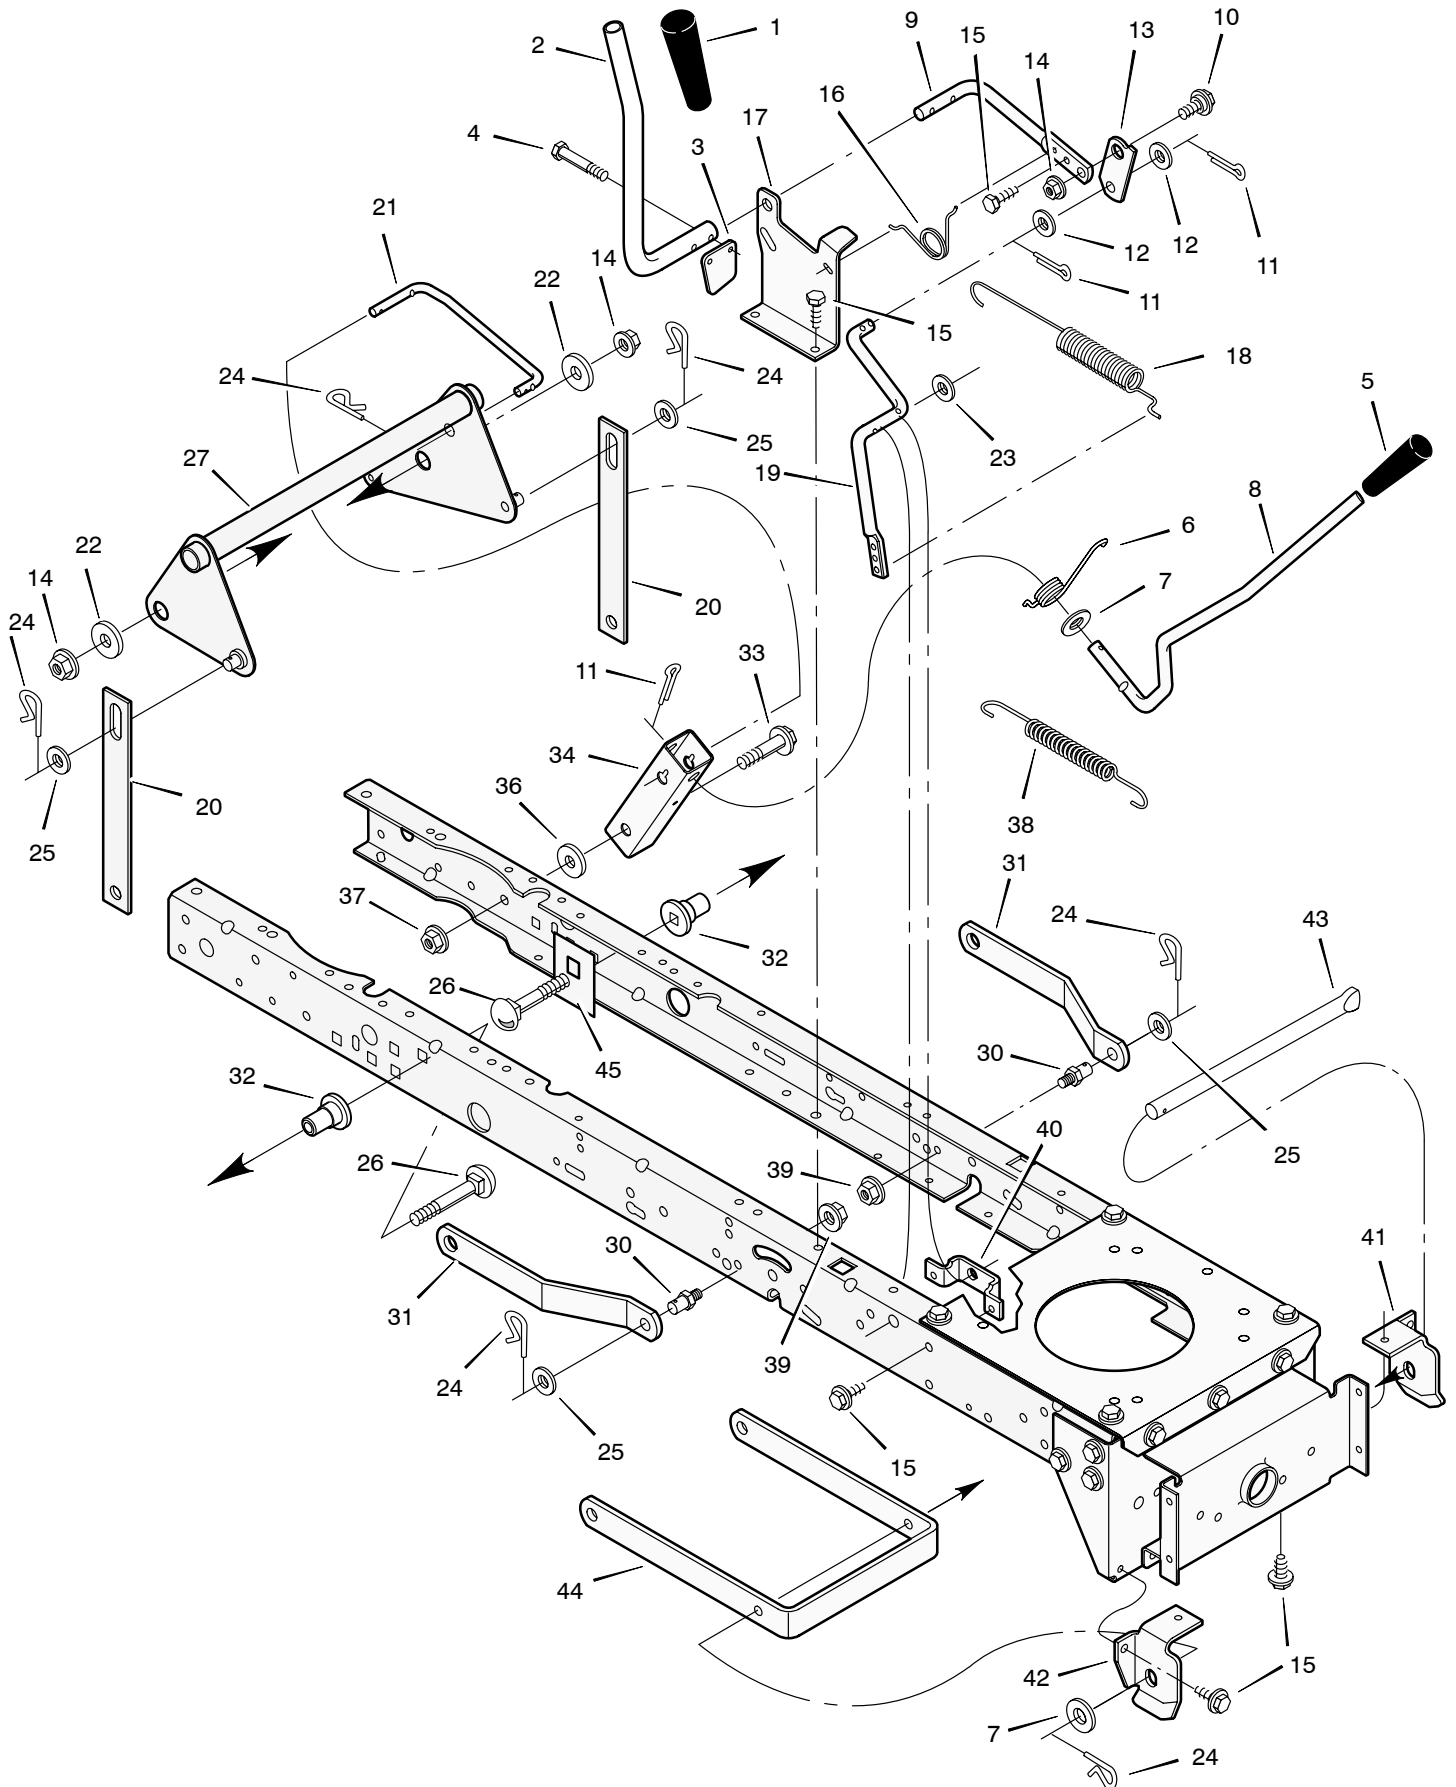

MODEL 385004x52A

REPAIR PARTS MOWER HOUSING SUSPENSION

MODEL 385004x52A

REPAIR PARTS MOWER HOUSING SUSPENSION

Key No.	Part No.	Description	Key No.	Part No.	Description
1	092698	Grip	22	17x168	Washer
2	094346 Z	Handle, PTO	23	017x57	Washer
3	094022 Z	Pad, Switch	24	0031x4	Pin, Hair
4	0025x3	Bolt	25	017x91	Washer
5	092697	Grip	26	002x85	Bolt, Carriage
6	166x40	Spring	27	1001111E700	Lever Assembly, Lift
7	17x103	Washer	30	094067	Pin
8	690533	Handle, Lift	31	094055E701	Bracket, Rear Suspension
9	094017 Z	Lever, PTO	32	690151	Spacer, Lifter
10	009x39	Bolt, Shoulder	33	009x53	Bolt, Shoulder
11	030x20	Pin, Cotter	34	094015E700	Bracket, Pivot
12	017x57	Washer	36	17x191	Washer
13	094004 Z	Link, PTO	37	015x84	Nut, Flange
14	015x84	Nut, Flange	38	165x131	Spring
15	26x249	Screw	39	015x68	Nut, Flange
16	166x39	Spring	40	094005E701	Bracket, PTO
17	094018E701	Bracket, PTO	41	094027E701	Hanger, Left Deck
18	165x118	Spring, PTO	42	094026E700	Hanger, Right Deck
19	690394E701	Crank, PTO	43	094158 Z	Rod, Hanger
20	690212E701	Link, Lift	44	690539E701	Bracket, Suspension
21	690122 Z	Link, Lift Handle	45	1001098E701	Plate, Stiffening