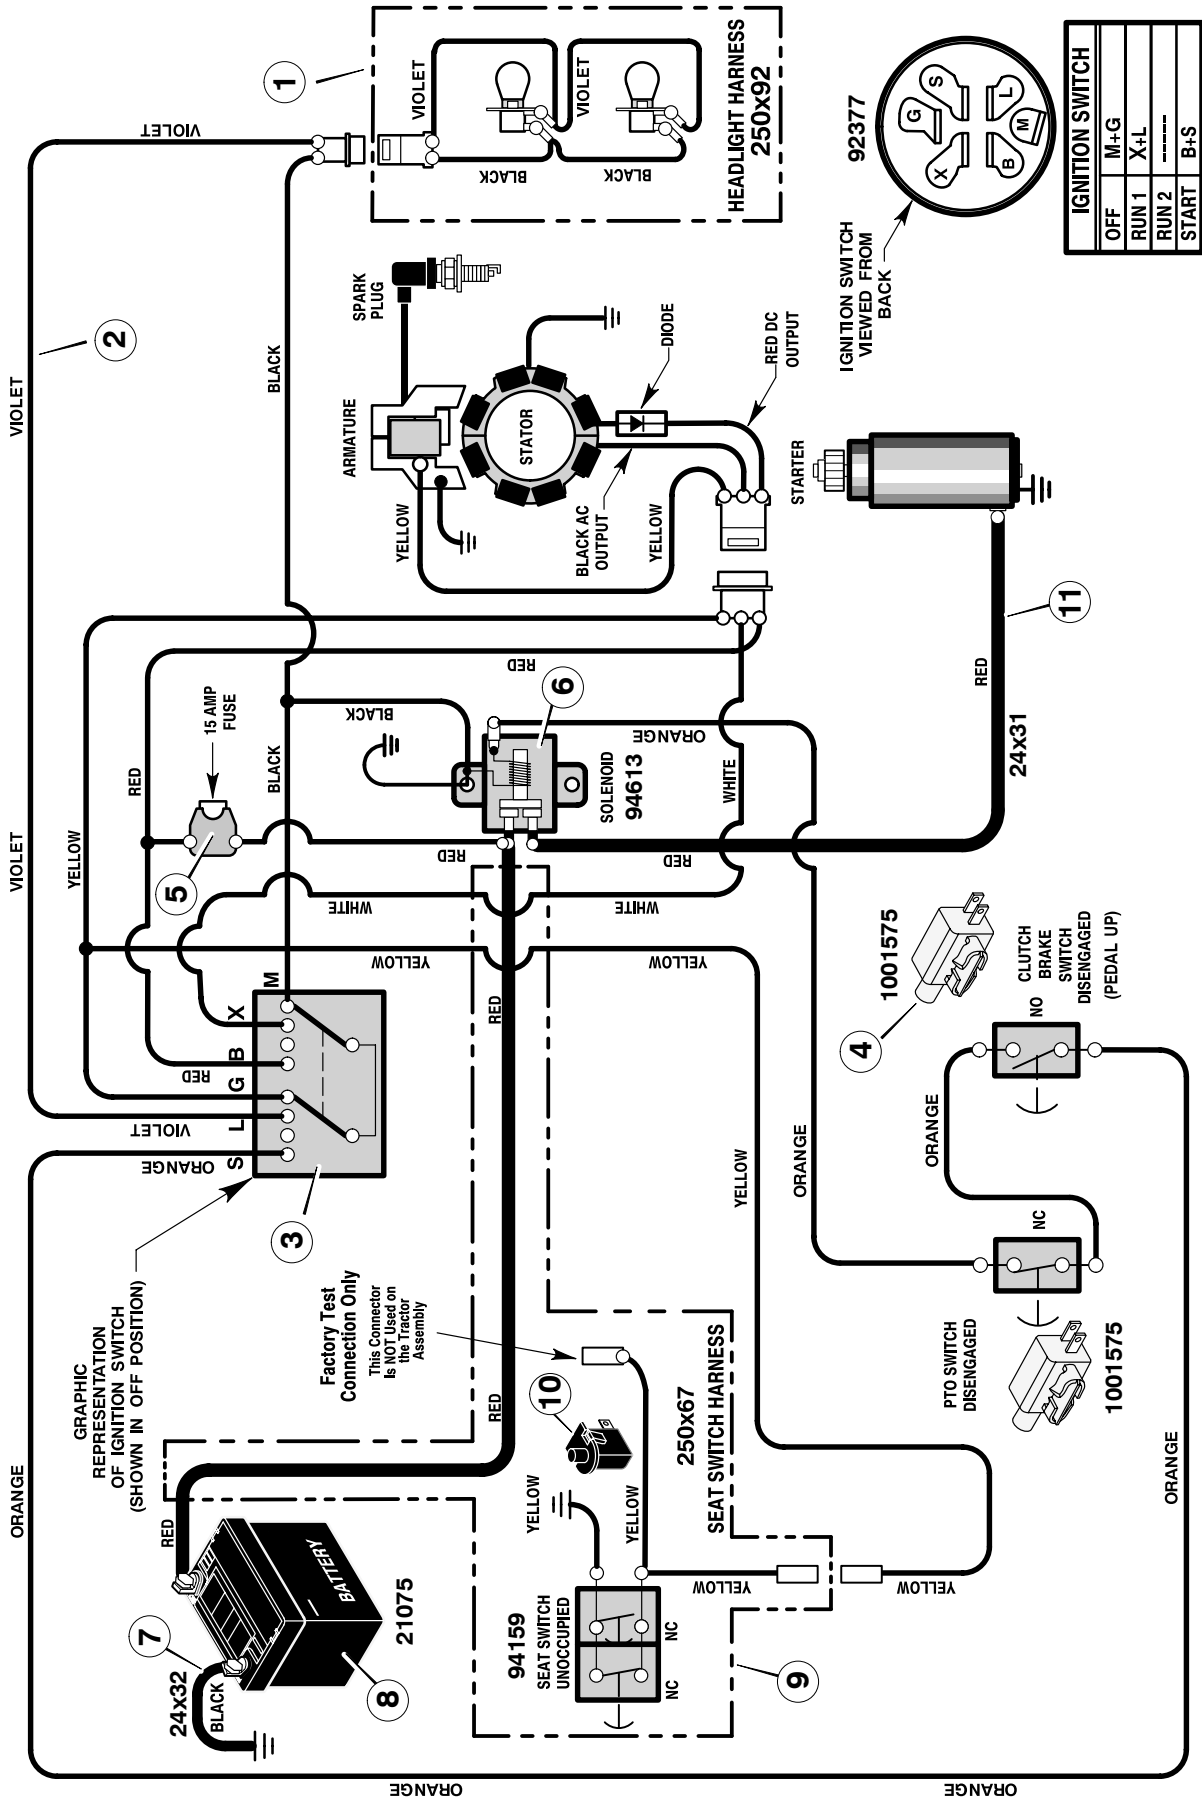

** Included with Key No. 34.

* Includes Key No. 17, 18, 30, 31, 32, 33, 45, 46, 47 and 51.

MODEL 385004x52A

REPAIR PARTS ENGINE MOUNT

Key No.	Part No.	Description
1	092317	Fuel Cap **
2	1002073	Fuel Tank
3	095197	Hose Clamp **
4	37601033	Fuel Line (must cut to length) **
5	095197	Hose Clamp
6	26x201	Screw
7	094006E700	Plate, Engine
8	092371	Throttle Control
9	--- * ---	Engine, Tecumseh
10	0025x7	Bolt, Engine Mount
11	690439 Z	Stack Pulley Assembly
12	019x35	Lockwasher
13	01x140	Bolt, Hex
14	17x170	Washer
15	26x249	Screw
16	094120	Muffler
17	091309	Gasket
18	092378	Lock, Screw
19	01x134	Bolt
21	094384	Guide, Belt
22	015x79 Z	Nut, Flange
23	094066	Guide, Belt
26	26x253	Screw
28	1001459	Heat Shield Assembly -Muffler
29	15x122	Nut

* For Replacement Parts, contract the Engine manufacturer.

** These parts are included with Key 2.

IGNITION SWITCH	
OFF	M+G
RUN 1	X+L
RUN 2	-----
START	B+S

MAIN HARNESS: 250X113
REAR HARNESS: 250X67
LIGHT HARNESS: 250X92