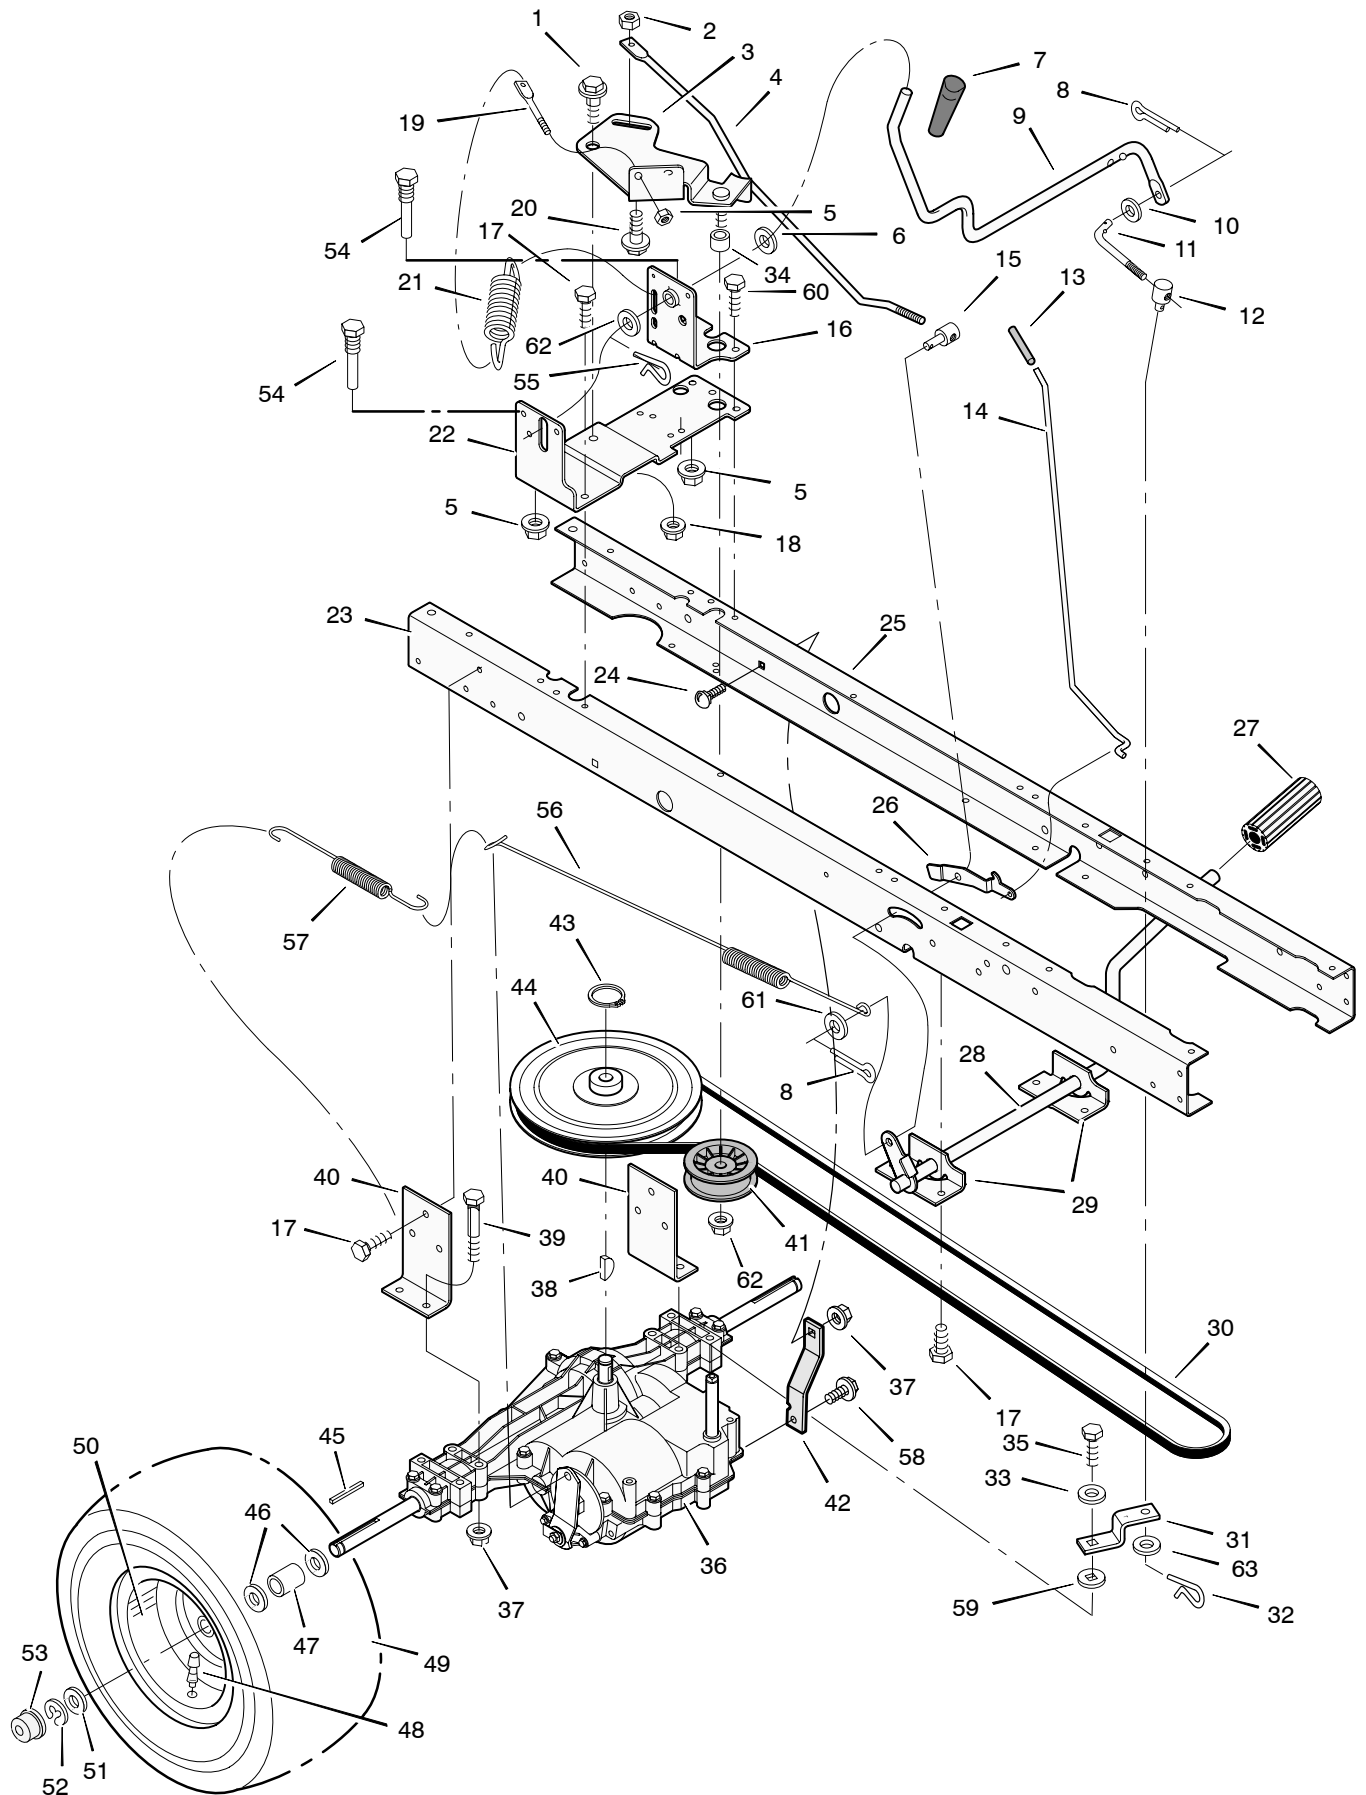

MODEL 385004x52A

REPAIR PARTS MOTION DRIVE

MODEL 385004x52A

REPAIR PARTS MOTION DRIVE

Key No.	Part No.	Description	Key No.	Part No.	Description
1	009x39	Bolt, Shoulder	33	017x38	Washer
2	015x89	Nut, Hex	34	690369	Spacer
3	690173E701	Arm, Idler	35	06x105	Bolt
4	094041 Z	Rod, Clutch	36	--- ** ---	Transaxle
5	015x79	Nut	37	015x88	Nut
6	17x102	Washer	38	020697	Key, Woodruff
7	092697	Grip	39	01x155	Bolt
8	030x20	Pin, Cotter	40	094008E701	Bracket, Transaxle
9	094043 Z	Lever, Shift	41	690409	Pulley
10	017x47	Washer	42	094433	Bracket, Transaxle Support
11	094044 Z	Link, Shift	43	0011x7	Ring Retainer
12	021920 Z	Nut, Adjuster	44	095094	Pulley, Drive
13	091079	Grip	45	021553	Key, Square
14	1001271 Z	Rod, Parking Brake	46	17x160	Washer
15	094815 Z	Nut, Adjuster	47	1401103 Z	Spacer, Transaxle
16	1001303 Z	Bracket, Shift Pivot	48	024373	Stem, Valve
17	26x249	Screw	49	091923	Tire *
18	015x84	Nut	--	407049	Tube
19	094042 Z	Mount, Stud Spring	50	0 92288-601	Wheel & Tire Assembly
20	009x54	Bolt, Shoulder	51	17x195	Washer
21	165x116	Spring, Extension	52	0011x3	E-Ring
22	1001978E701	Bracket, Right Shifter	53	094618	Hub Cap
23	1001928E701	Frame, Right	54	093349	Guide, Belt
24	002x53	Bolt, Carriage	55	0031x4	Pin, Hair
25	1001927E701	Frame, Left	56	165x115	Spring, Extension
26	094045 Z	Latch, Parking Brake	57	165x92	Spring, Extension
27	021544	Pedal	58	26x216	Screw
28	094038E700	Lever, Brake/Clutch	59	17x148	Washer
29	1001117E701	Bracket, Pedal	60	26x267	Screw
30	037x87	Belt, Motion Drive	61	17x169	Washer
31	094031 Z	Yoke, Shift	62	17x165	Washer
32	0031x6	Pin, Hair	63	017x53	Washer

* When you order a tire, make sure to give the brand name of the tire so that the tread pattern on the tire will match.

** For Replacement Parts see the Transaxle manufacturer.