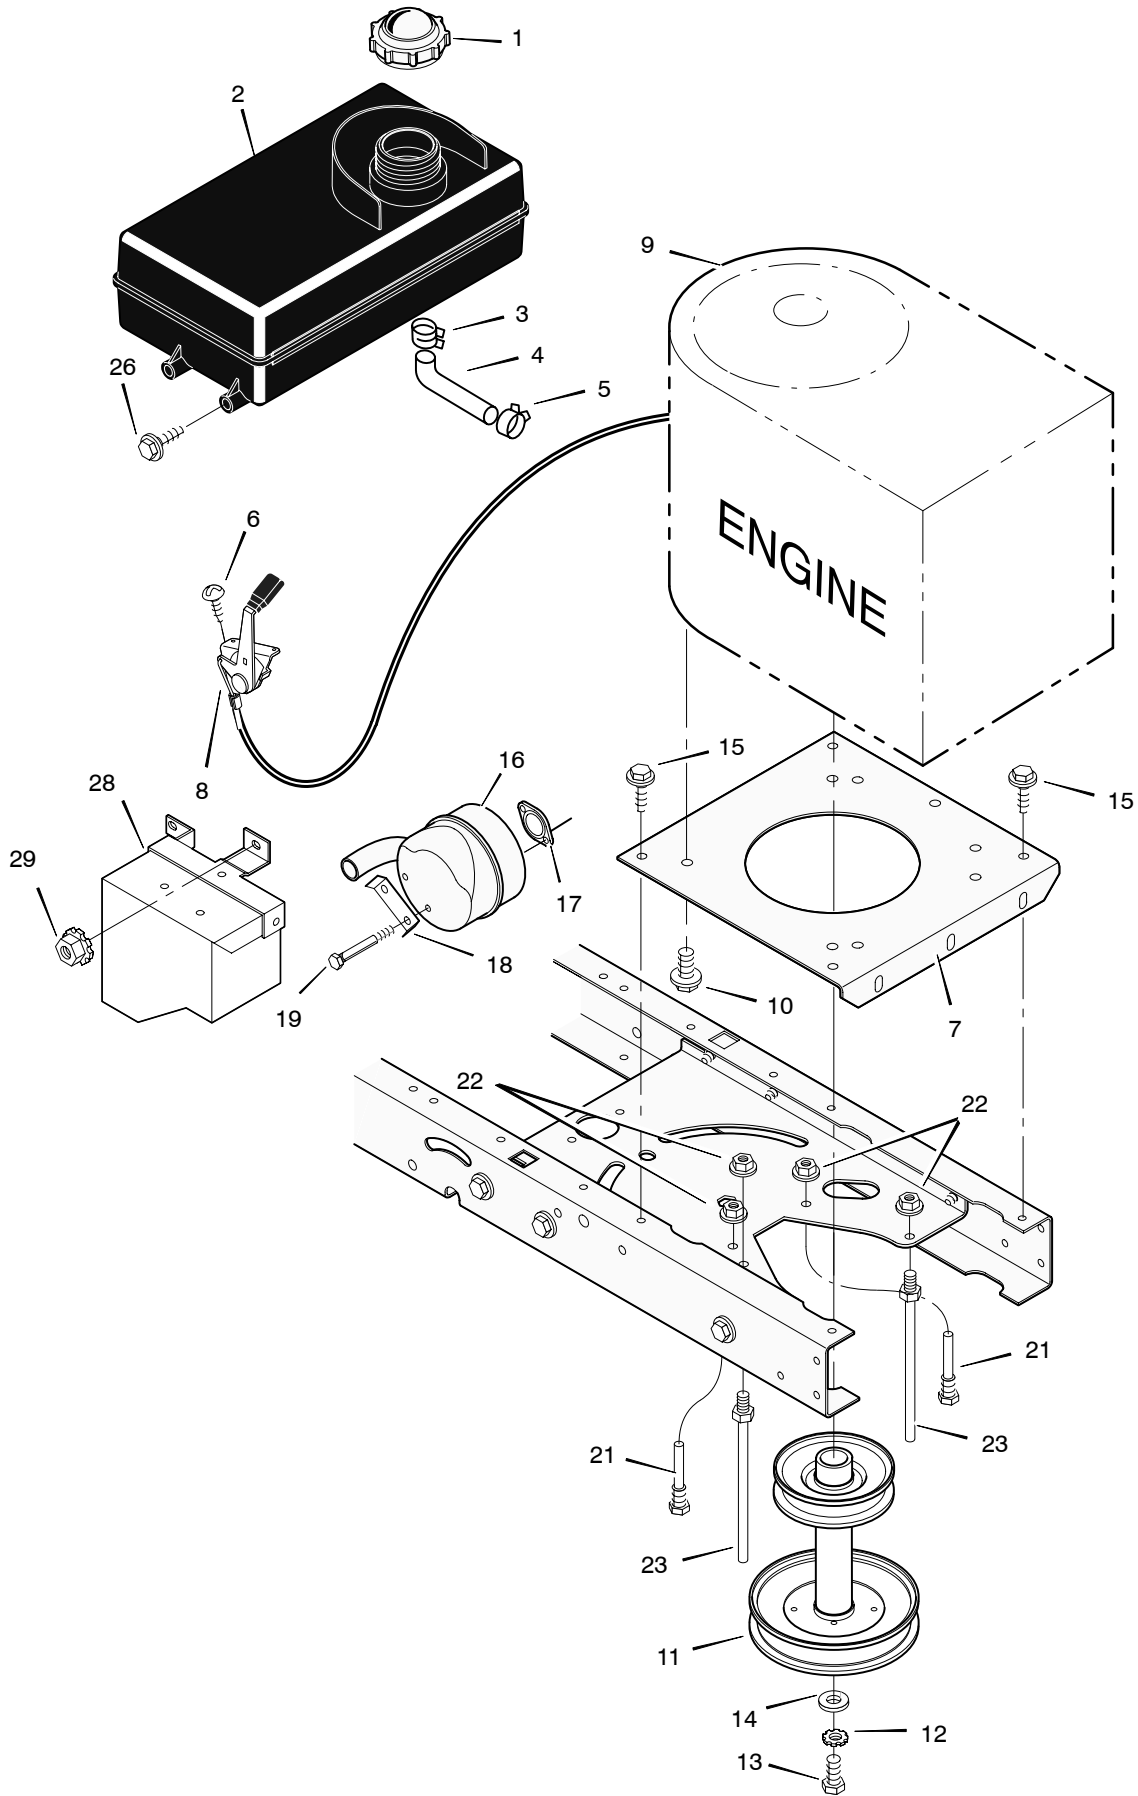

** Included with Key No. 34.

* Includes Key No. 17, 18, 30, 31, 32, 33, 45, 46, 47 and 51.

MODEL 385004x52A

REPAIR PARTS ENGINE MOUNT

Key No.	Part No.	Description
1	092317	Fuel Cap **
2	1002073	Fuel Tank
3	095197	Hose Clamp **
4	37601033	Fuel Line (must cut to length) **
5	095197	Hose Clamp
6	26x201	Screw
7	094006E700	Plate, Engine
8	092371	Throttle Control
9	--- * ---	Engine, Tecumseh
10	0025x7	Bolt, Engine Mount
11	690439 Z	Stack Pulley Assembly
12	019x35	Lockwasher
13	01x140	Bolt, Hex
14	17x170	Washer
15	26x249	Screw
16	094120	Muffler
17	091309	Gasket
18	092378	Lock, Screw
19	01x134	Bolt
21	094384	Guide, Belt
22	015x79 Z	Nut, Flange
23	094066	Guide, Belt
26	26x253	Screw
28	1001459	Heat Shield Assembly -Muffler
29	15x122	Nut