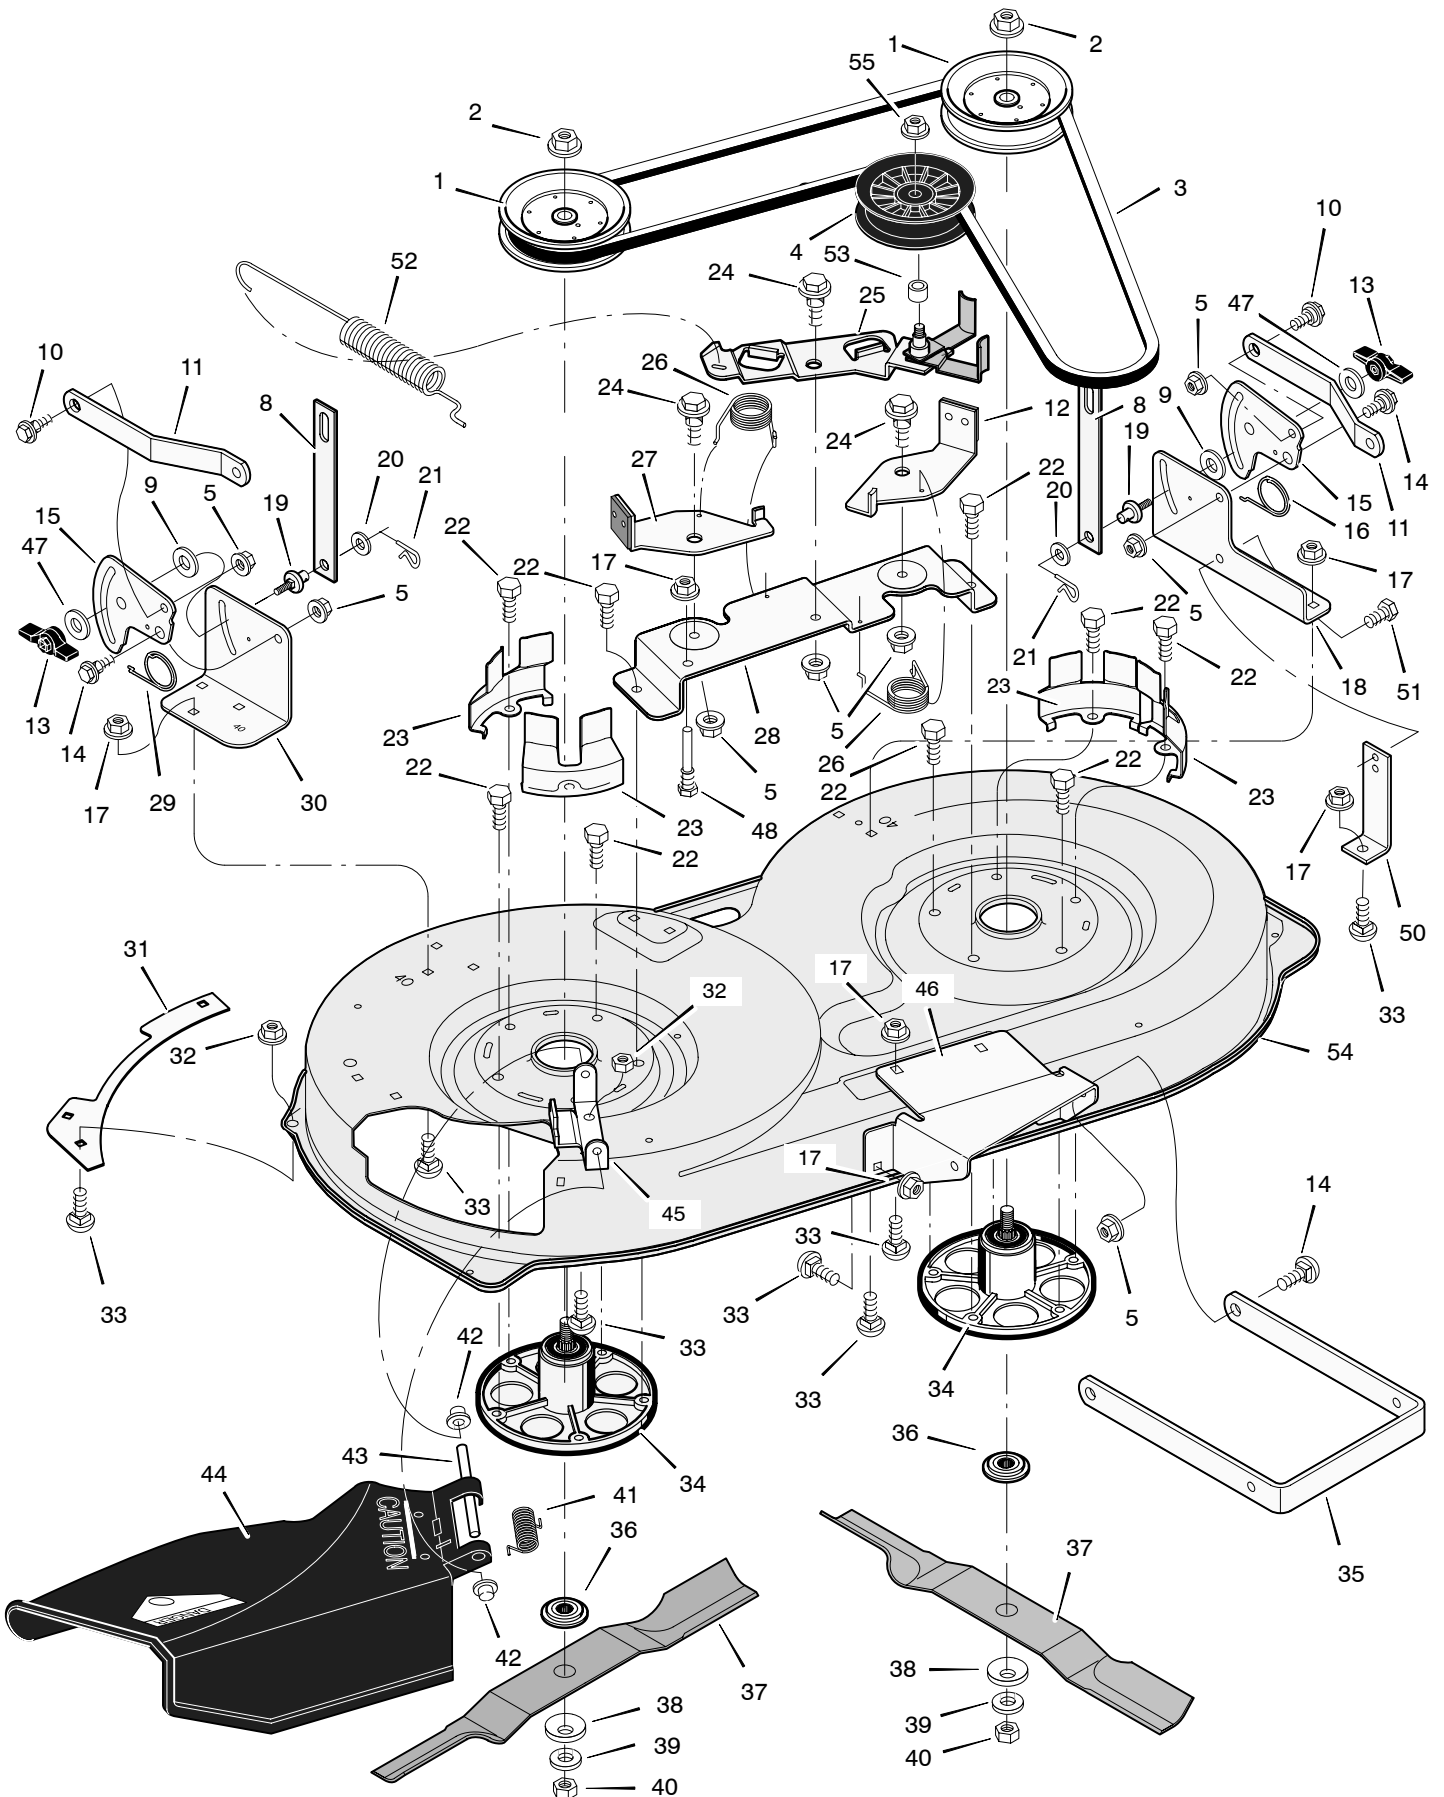

MODEL 385004x52A

REPAIR PARTS MOWER HOUSING

MODEL 385004x52A

REPAIR PARTS MOWER HOUSING

Key No.	Part No.	Description	Key No.	Part No.	Description
1	092852	Pulley, Jackshaft	30	094052E701	Bracket, Right Suspension
2	15x140	Nut, Hex	31	091770E700	Plate
3	037x86	Belt, Mower Drive	32	015x88	Nut, Flange
4	91801	Pulley, Idler	33	002x53	Bolt, Carriage
5	015x84	Nut, Flange	34	1001200	Mandrell (Includes Key No.6)
8	690212E701	Link, Lift	35	690539E701	Bracket, Suspension
9	094137	Pad, Friction	36	690411	Adapter, Blade
10	009x52	Bolt, Shoulder	37	1001427E701	Blade
11	094055E701	Bracket, Suspension	38	17x166	Washer
12	094049E701	Pad Assembly, Left Brake	39	17x165	Washer
13	094068	Knob	40	15x100	Nut
14	009x51	Bolt, Shoulder	41	0166x4	Spring
15	094128E700	Plate, Suspension	42	028x23	Cap, Push On
16	166x43	Spring	43	094957 Z	Rod, Pivot
17	015x79	Nut, Flange	44	094707	Deflector Assembly
18	094054E700	Bracket, Left Suspension	45	094956E701	Bracket, Deflector
19	095194	Pin, Hanger	46	094062E700	Bracket, Front Hanger
20	017x91	Washer	47	017x45 Z	Washer
21	0031x4	Pin, Cotter	48	094781	Guide, Belt
22	0025x7	Bolt	50	094681E700	Bracket, Support
23	094051E701	Cover, Pulley	51	26x249	Screw
24	009x39	Bolt, Shoulder	52	165x118	Spring, Extension
25	1001499	Arm, Idler	53	690369	Spacer
26	166x41	Spring	54	094060E700	Housing - Export Blade *
27	094047E701	Pad Assembly, Right Brake	55	015x98	Nut, Flange
28	094059E700	Bracket Assembly, Brake	1-55	776000	Complete Mower Housing Assembly
29	166x42	Spring			

** Included with Key No. 34.

* Includes Key No. 17, 18, 30, 31, 32, 33, 45, 46, 47 and 51.