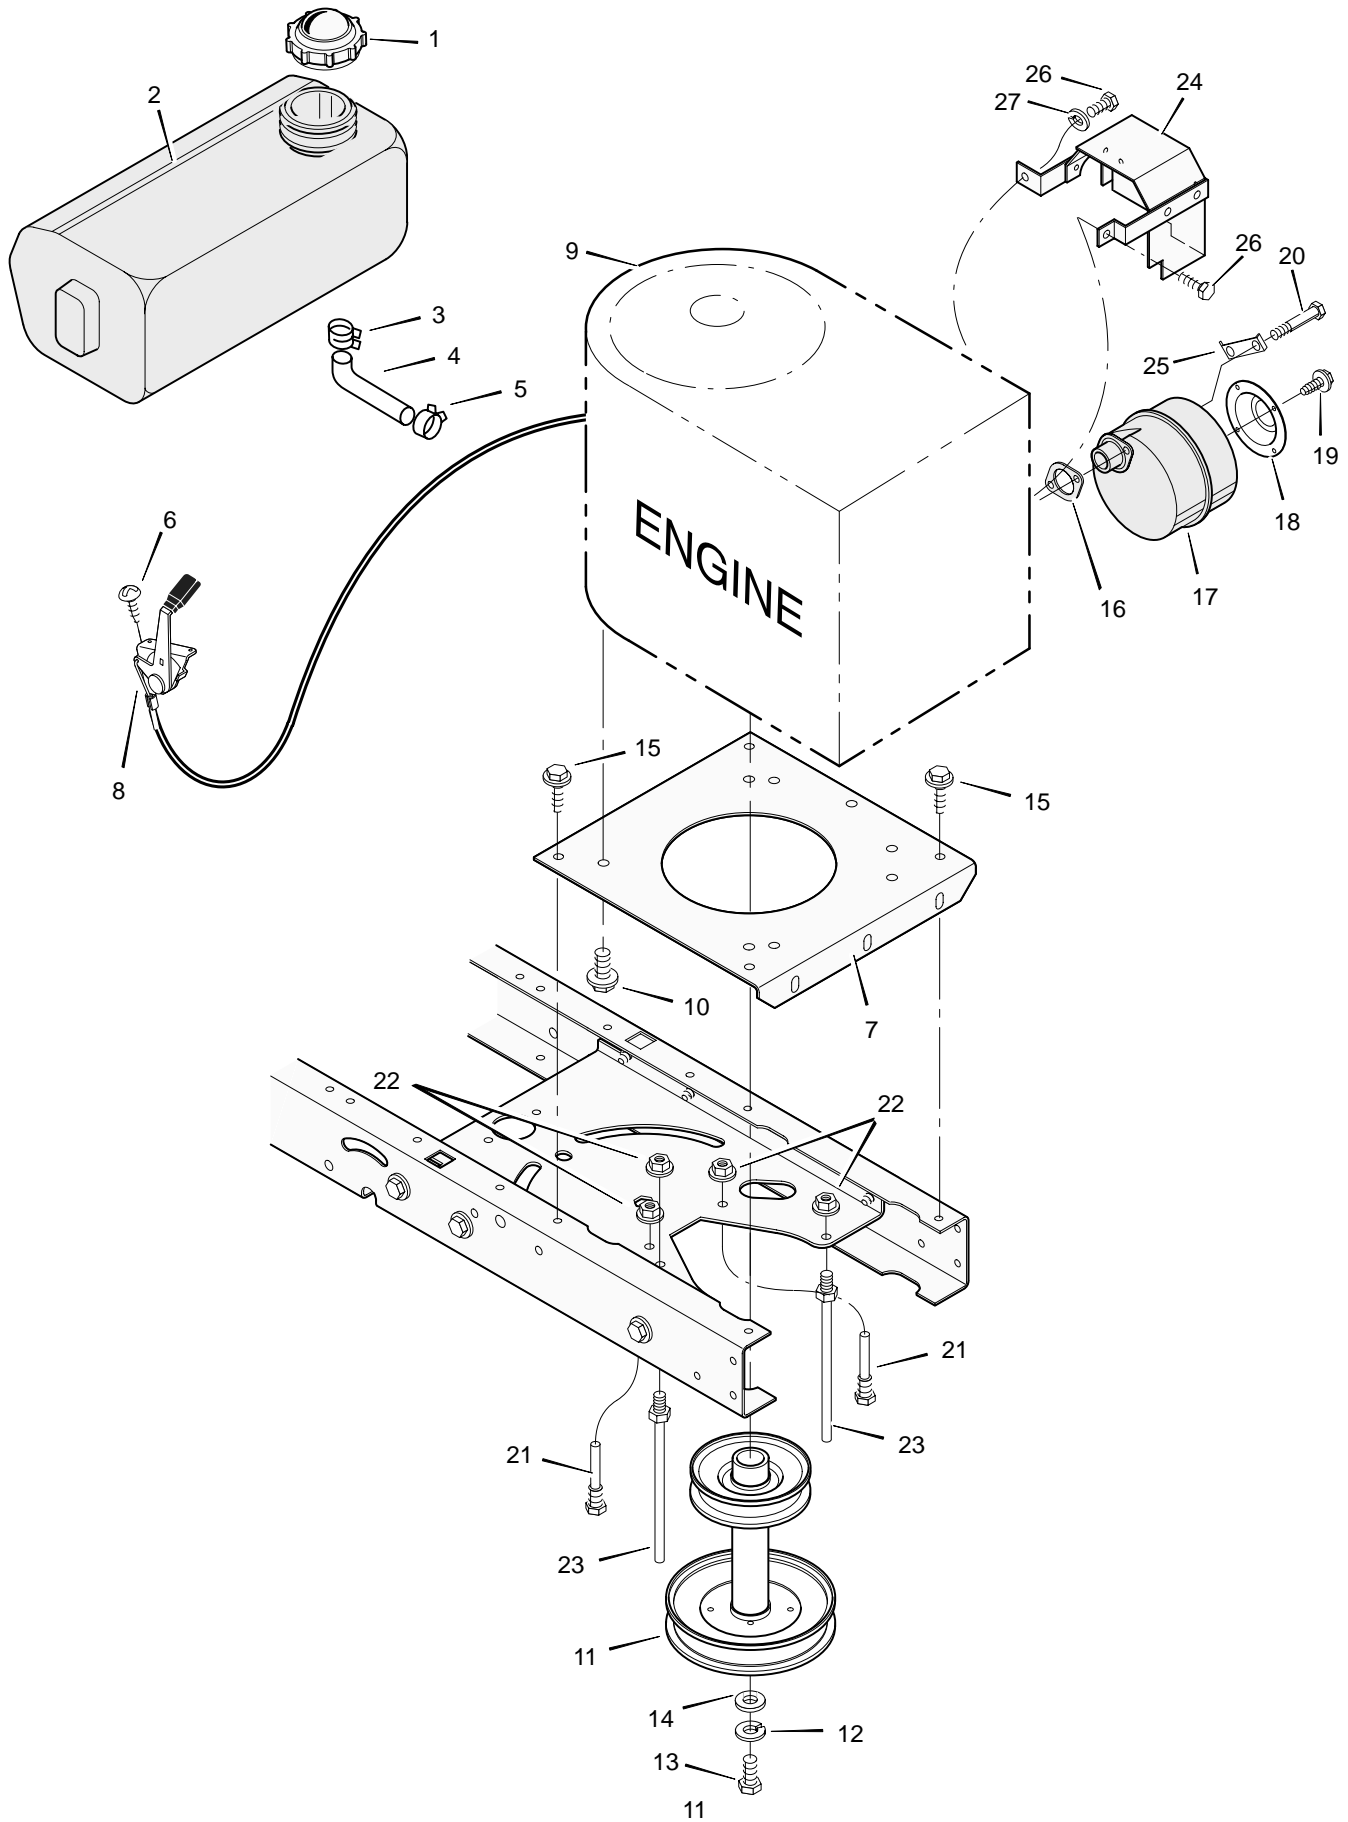

MODEL 38516x52B

REPAIR PARTS ENGINE MOUNT

MODEL 38516x52B

REPAIR PARTS ENGINE MOUNT

Key No.	Description	Part No.
1	Fuel Cap	92317
2	Fuel Tank	92342
3	Hose Clamp	95197
4	Fuel Line	23717
5	Hose Clamp	95197
6	Screw	26x201
7	Plate, Engine	94006E700
8	Throttle Control	92371
9	Engine*	—
10	Bolt, Engine Mount	25x7
11	Stack Pulley Assembly	690439 Z
12	Lockwasher	19x35
13	Bolt, Hex	1x140
14	Washer	18x32
15	Screw	26x249
16	Gasket	91309
17	Muffler	91271
18	Deflector, Muffler	23740 Z
19	Screw	26x208
20	Bolt, Hex	1x134
21	Guide, Belt	93349
22	Nut, Flange	15x79 Z
23	Guide, Belt	94066
24	Shield, Heat	92381
25	Lock, Screw	92378
26	Screw	26x263
27	Washer	18X32

* Parts are available from an engine Authorized Service Center. See "Engines, Gasoline" or "Gasoline Engines" in the yellow pages of the telephone directory.