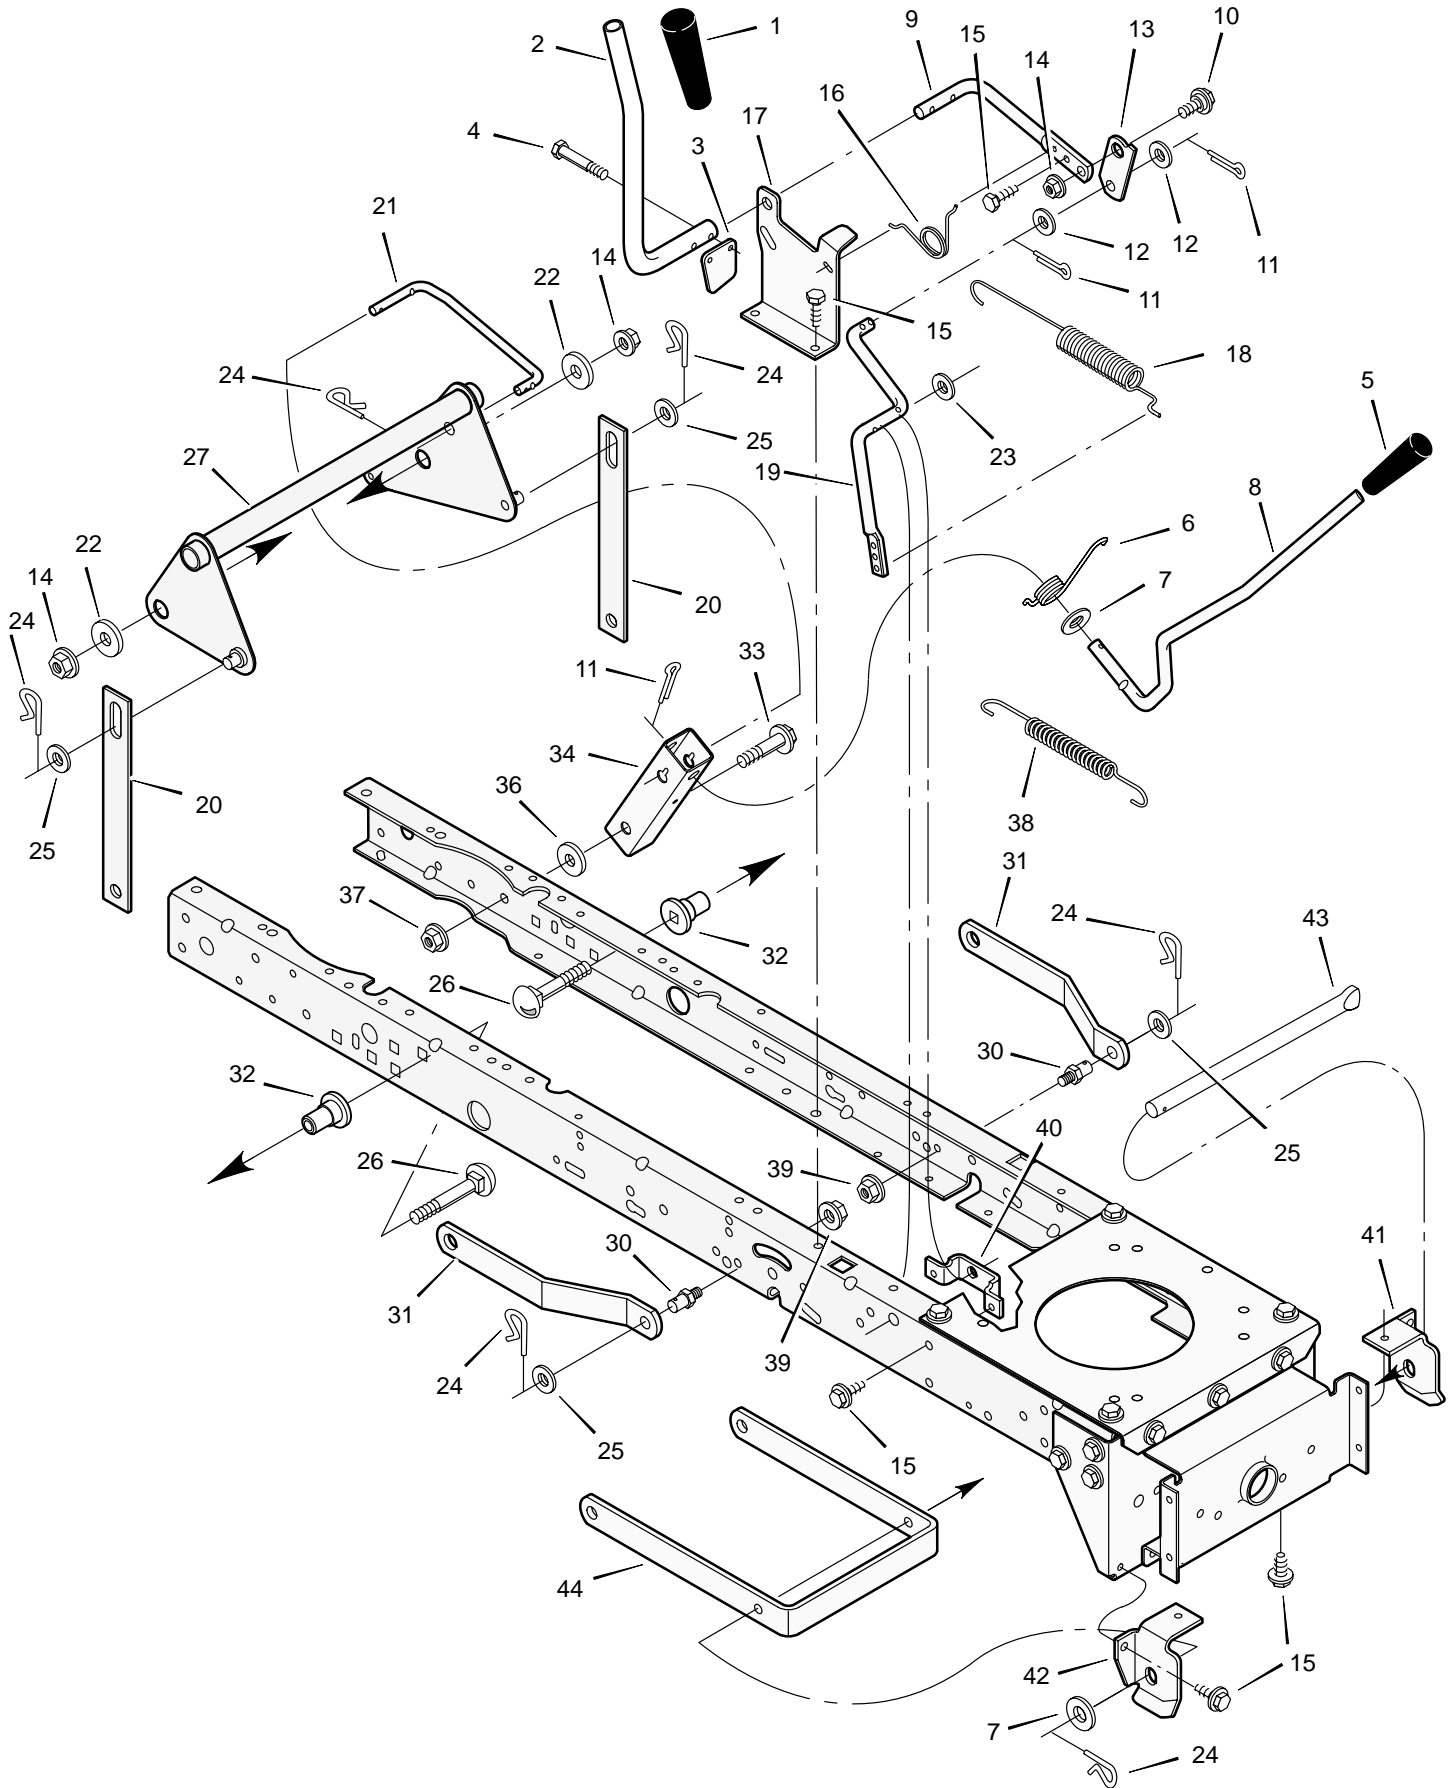

MODEL 38516x52B

REPAIR PARTS MOWER HOUSING SUSPENSION

MODEL 38516x52B

REPAIR PARTS MOWER HOUSING SUSPENSION

Key No.	Description	Part No.	Key No.	Description	Part No.
1	Grip	92698	22	Washer	17x168
2	Handle	94157 Z	23	Washer	17x57
3	Pad, Switch	94022 Z	24	Pin, Hair	31x4
4	Bolt	25x3	25	Washer	17x91 Z
5	Grip	92697	26	Bolt, Carriage	2x85
6	Spring	166x40	27	Lever Assembly, Lift	690363E700
7	Washer	17x103	30	Pin	94067
8	Lever, Lift	94195 Z	31	Bracket, Rear Suspension	94055E700
9	Lever, PTO	94017 Z	32	Spacer, Lifter	690151
10	Bolt, Shoulder	9x39	33	Bolt, Shoulder	9x53
11	Pin, Cotter	30x20	34	Bracket, Pivot	94015E700
12	Washer	17x102	36	Washer	17x191
13	Link, PTO	94004 Z	37	Nut, Flange	15x84
14	Nut, Flange	15x84	38	Spring	165x131
15	Screw	26x249	39	Nut, Flange	15x68
16	Spring	166x39	40	Bracket, PTO	94005E700
17	Bracket, PTO	94018E700	41	Hanger, Left Deck	94027E700
18	Spring	165x118	42	Hanger, Right Deck	94026E700
19	Crank, PTO	690394E700	43	Rod, Hanger	94158Z
20	Link, Lift	690212E700	44	Bracket, Suspension	94058E700
21	Link, Lift Handle	690122E700