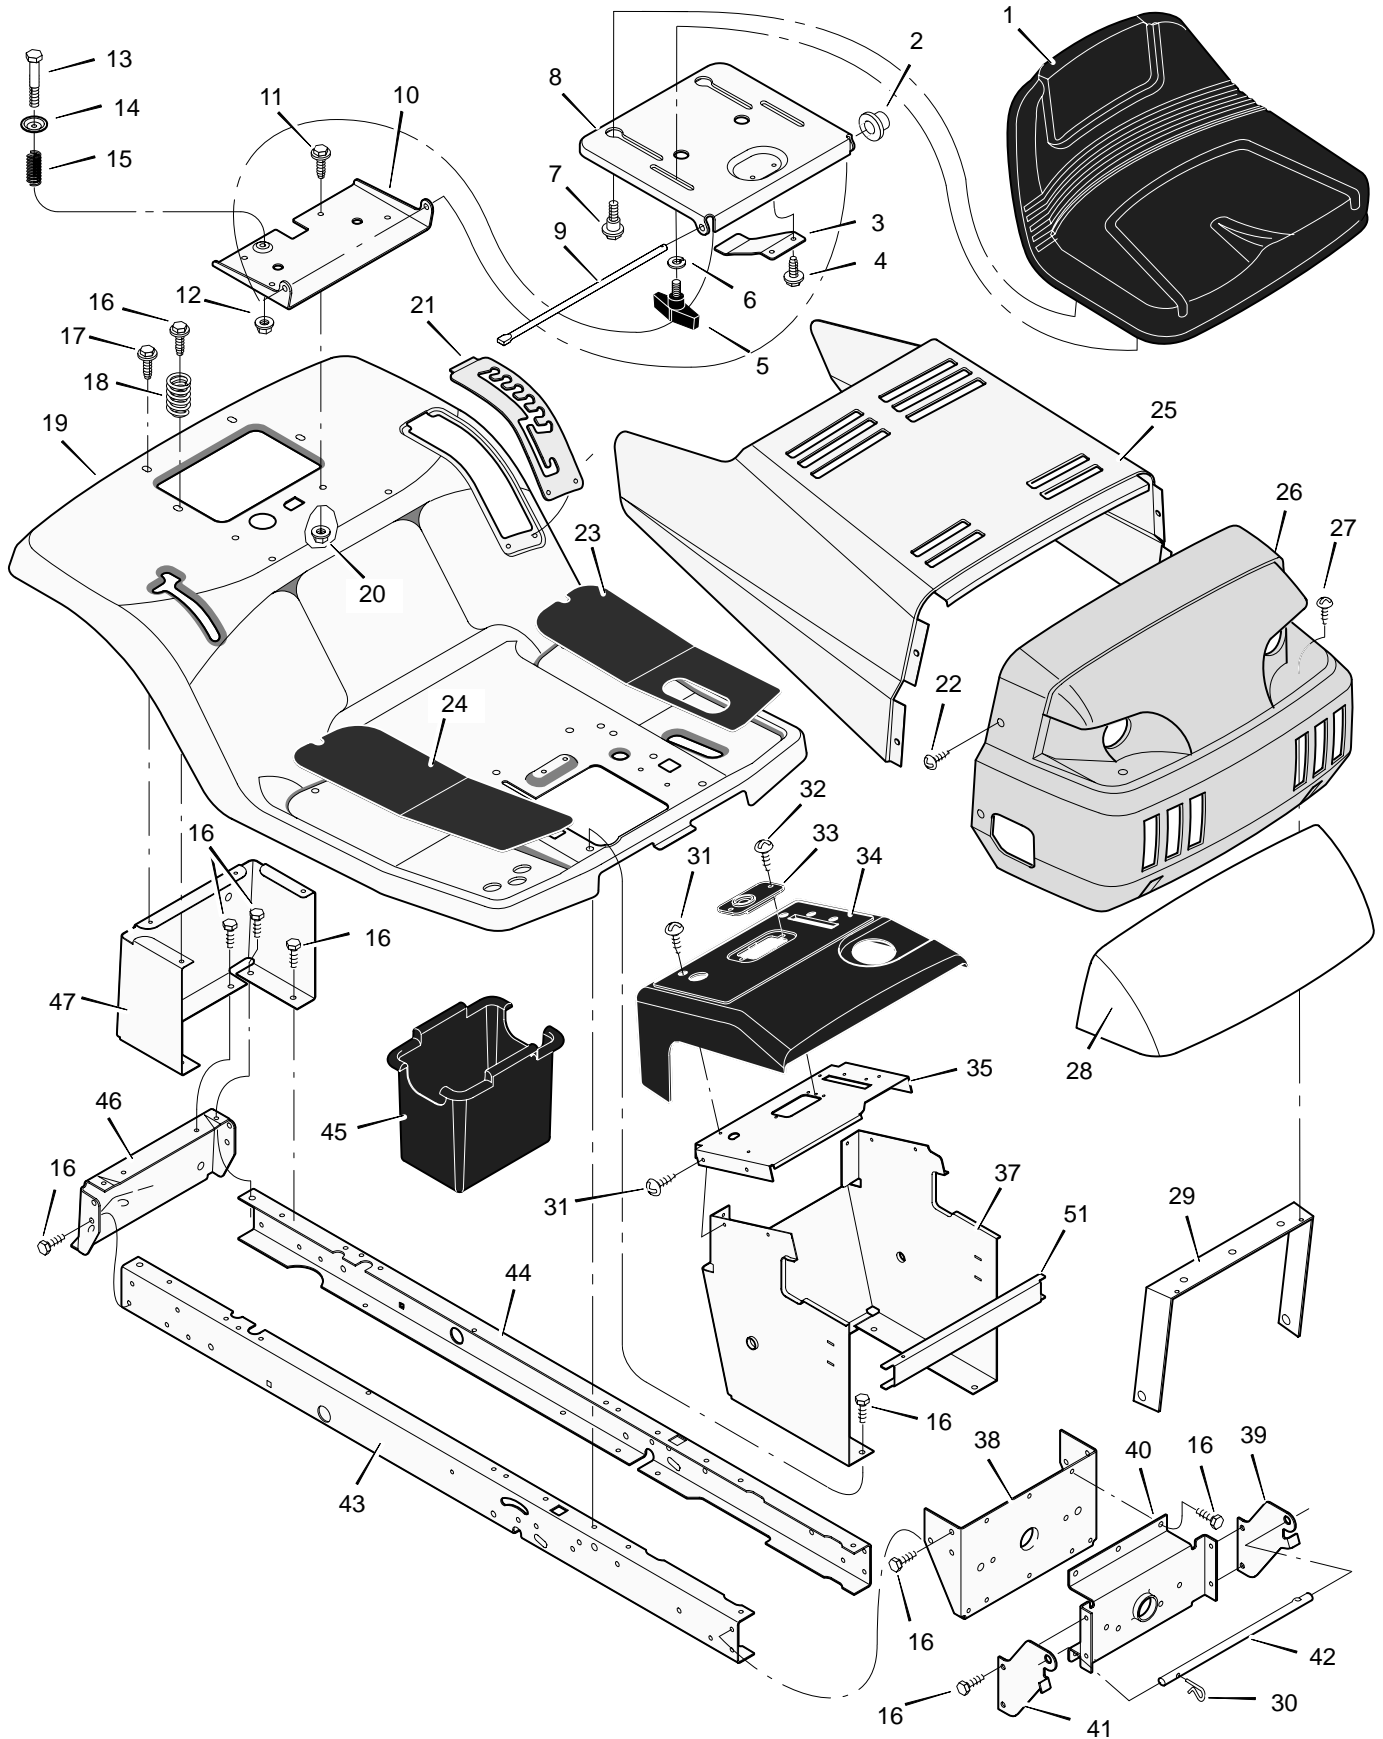

MODEL 38516x52B

REPAIR PARTS CHASSIS & HOOD

MODEL 38516x52B

REPAIR PARTS CHASSIS & HOOD

Key No.	Description	Part No.	Key No.	Description	Part No.
1	Seat	94162	28	Lens	92369
2	Cap, Push On	28x23	29	Brace, Grille	92448
3	Spring	94057	30	Pin, Hair	31x4
4	Screw	26x229	31	Screw	26x270
5	Bolt, Wing	94160	32	Screw	26x239
6	Washer	17x47 Z	33	Bearing, Steering	94214
7	Bolt, Shoulder	9x56	34	Dash	94218E700
8	Support, Seat	94154E700	35	Plate, Dash	94211E700
9	Rod, Pivot	94156 Z	36	Panel, Access	93007E700
10	Bracket, Pivot	94153E700	37	Support, Dash	95323E700
11	Bolt	1x45	38	Bracket, Rear Hanger	94013E700
12	Nut	15x89	39	Support, Left Grille	94213E700
13	Bolt, Shoulder	9x55	40	Axle, Hanger	94007E700
14	Washer	94155 Z	41	Support, Right Grille	94212E700
15	Spring	164x31	42	Rod, Pivot	92332 Z
16	Screw	26x249	43	Frame, Right	690206E700
17	Screw	26x263	44	Frame, Left	690207E700
18	Spring	164x30	45	Container, Battery	94069
19	Deck, Seat	95249E020	46	Plate, Hitch	94002E700
20	Nut	15x88	47	Panel, Rear	690434E700
21	Plate, Index	94829E700	51	Channel	94215E700
23	Mat, Left	94999	—	Decal, Right Hood	44x7928
24	Mat, Right	94998	—	Decal, Left Hood	44x7929
25	Hood	92333E020	—	Decal, Warning Symbols	44x6815
26	Grille Assembly (Includes Lens)	92367E700	—	Instruction Book & Parts List	F-99811
27	Screw	26x239