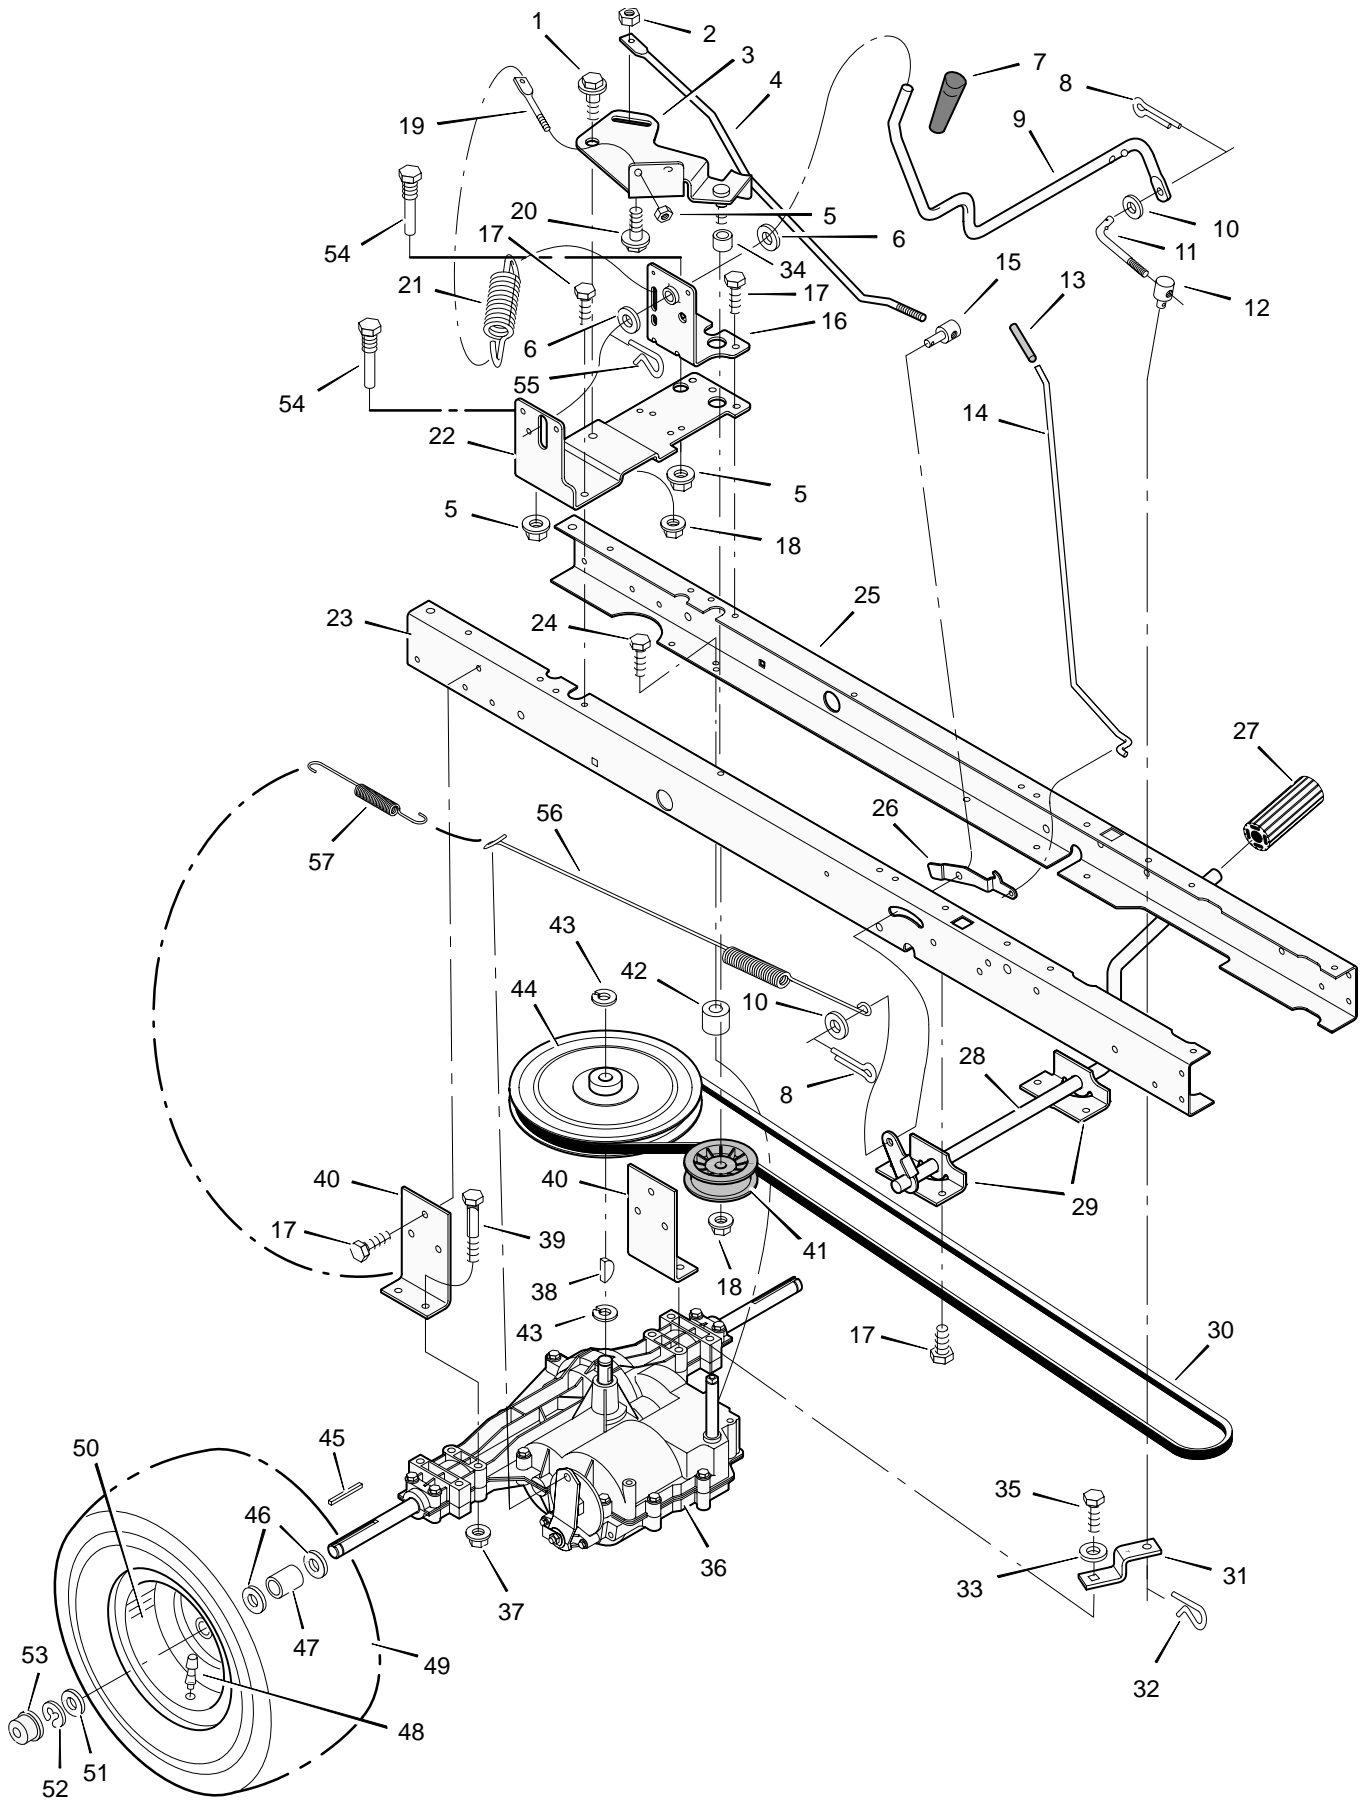

MODEL 38516x52B

REPAIR PARTS MOTION DRIVE

MODEL 38516x52B

REPAIR PARTS MOTION DRIVE

Key No.	Description	Part No.	Key No.	Description	Part No.
1	Bolt, Shoulder	9x39	30	Belt, Motion Drive	37x87
2	Nut, Hex	15x89	31	Yoke, Shift	94031Z
3	Arm, Idler	690173 Z	32	Pin, Hair	31x6
4	Rod, Clutch	94041 Z	33	Washer	17x148
5	Nut	15x79	34	Spacer	690369
6	Washer	17x102	35	Bolt	6x105
7	Grip	92697	36	Transaxle **	—
8	Pin, Cotter	30x20	37	Nut	15x88
9	Lever, Shift	94043 Z	38	Key, Woodruff	20697
10	Washer	17x47 Z	39	Bolt	1x155
11	Link, Shift	94044 Z	40	Bracket, Transaxle	94008E700
12	Nut, Adjuster	21920	41	Pulley	690409
13	Grip	91079	42	Spacer	94132
14	Rod, Parking Brake	94152 Z	43	E-Ring	11x7
15	Nut, Adjuster	94815	44	Pulley, Drive	95094
16	Bracket, Shift	94034E700	45	Key, Square	21553
17	Screw	26x249	46	Washer	17x160
18	Nut	15x84	47	Spacer, Transaxle	87x105 Z
19	Mount, Stud Spring	94042 Z	48	Stem, Valve	24373
20	Bolt, Shoulder	9x54	49	Tire *	91923
21	Spring, Extension	165x116	—	Tube	407049
22	Bracket, Shifter	690166E700	50	Wheel & Tire Assembly	92288-601
23	Frame, Right	690206E700	51	Washer	17x195
24	Screw	25x12	52	E-Ring	11x3
25	Frame, Left	690207E700	53	Hub Cap	94618
26	Latch, Parking Brake	94045 Z	54	Guide, Belt	93349
27	Pedal	21544	55	Pin, Hair	31x4
28	Lever, Brake/Clutch	94038E700	56	Spring, Extension	165x115
29	Bracket, Pedal	94035E700	57	Spring, Extension	165x92

* When you order a tire, make sure to give the brand name of the tire so that the tread pattern on the tire will match.

** For information on Replacement Parts see the Central Parts Distributor in your area.