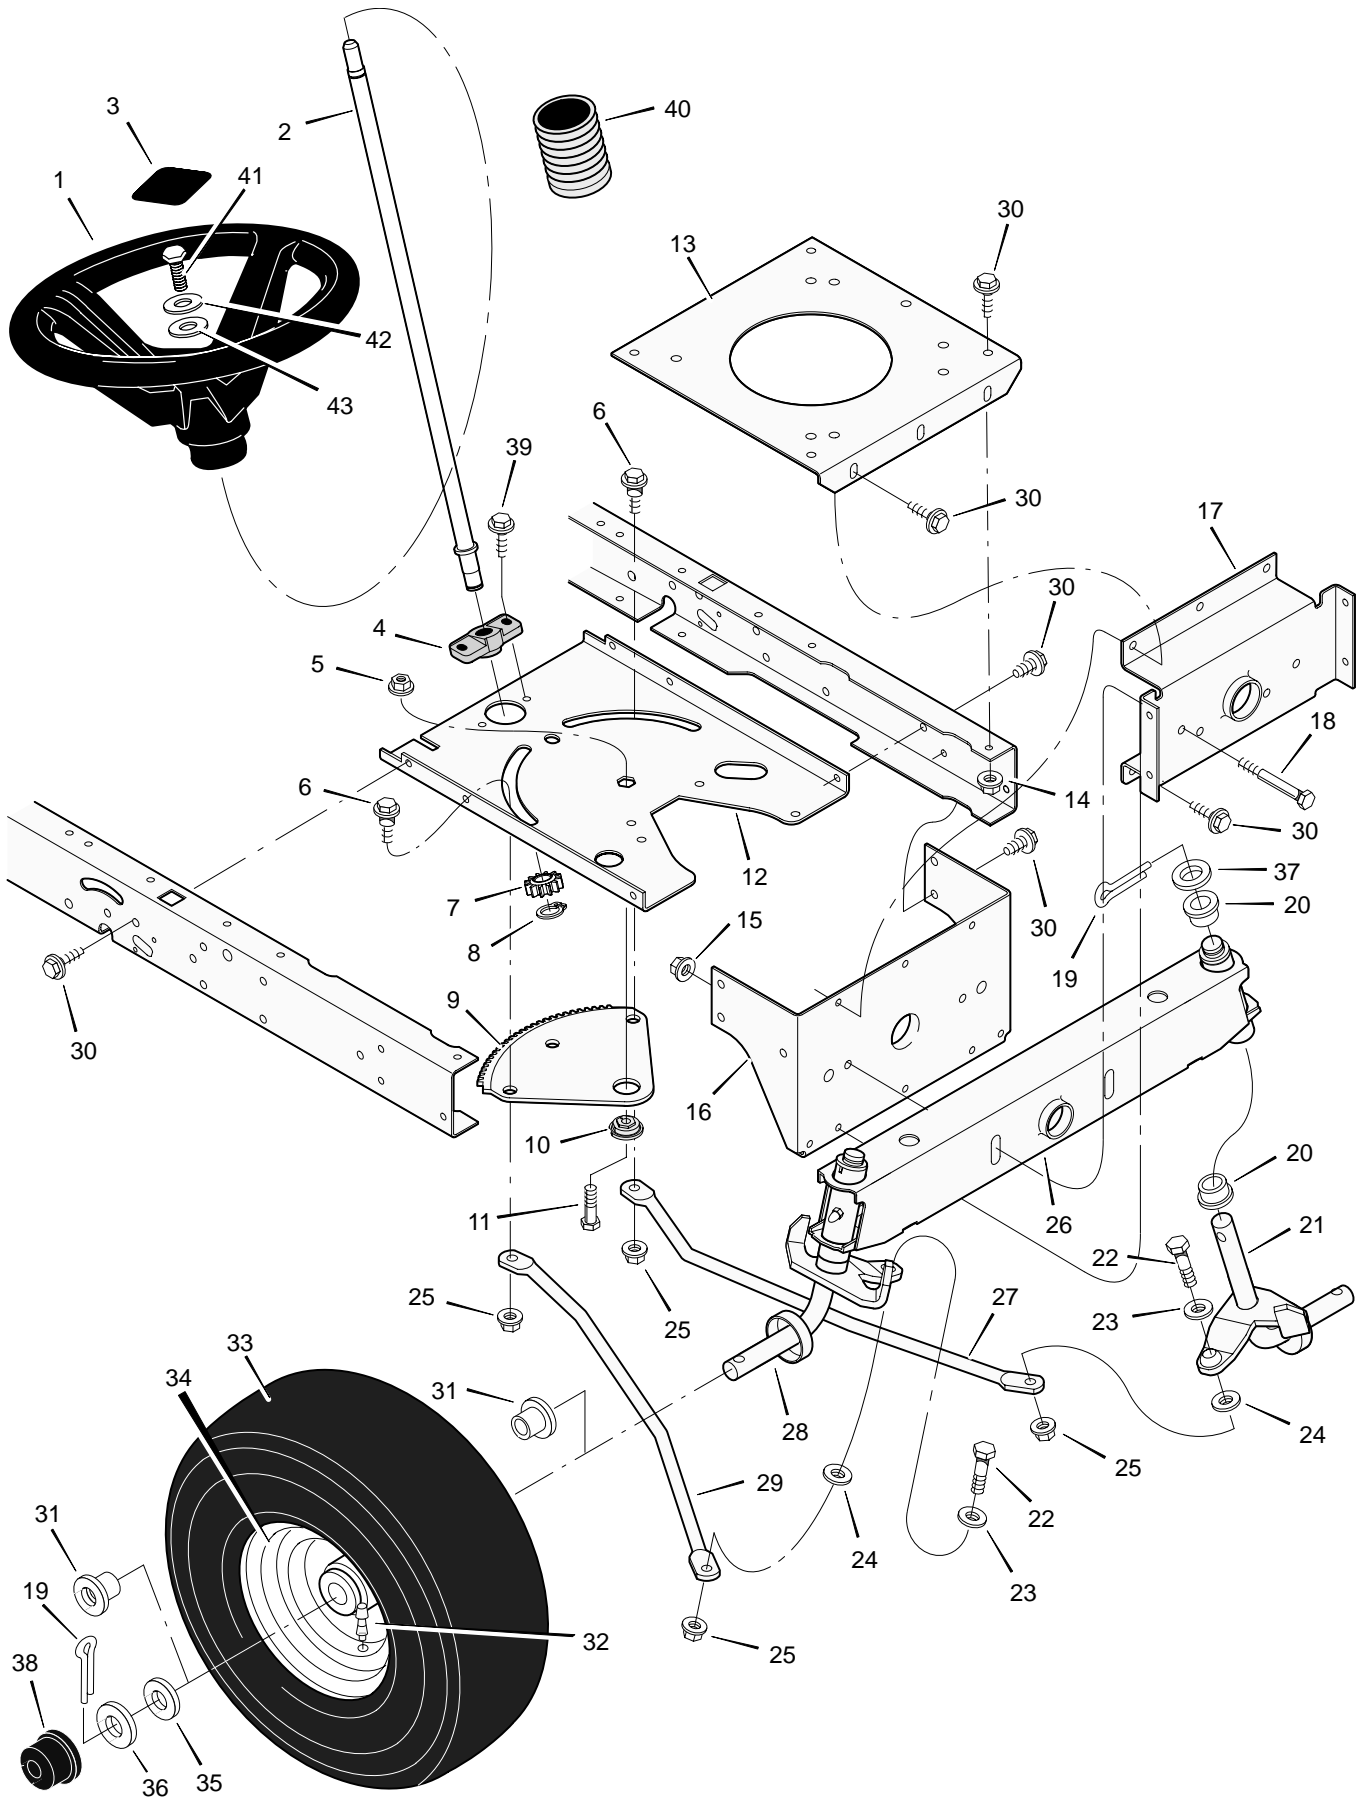

MODEL 38516x52B

REPAIR PARTS STEERING

MODEL 38516x52B

REPAIR PARTS STEERING

Key No.	Description	Part No.	Key No.	Description	Part No.
1	Wheel, Steering	95336	23	Washer	17x104
2	Post, Steering	94520	24	Washer	17x53 Z
3	Insert, Steering Wheel	95338	25	Nut, Flange	15x84
4	Bearing	94124	26	Axle Assembly	690210E700
5	Nut, Flange	15x113	27	Drag Link, Left	95329E700
6	Bolt, Shoulder	9x57	28	Spindle Assembly, Right	94575E700
7	Gear, Pinion	94122E700	29	Drag Link, Right	95328E700
8	Ring, Snap	11x25	30	Screw	26x249
9	Gear, Sector	94121E700	31	Bearing, Wheel	91334
10	Bearing	94123	32	Stem, Valve	24373
11	Bolt	1x84	33	Tire *	91912
12	Plate, Steering	690167E700	—	Tube	407924
13	Plate, Engine	94006E700	34	Wheel and Tire Assembly	94578–601
14	Nut, Flange	15x88	35	Washer	17x195
15	Nut, Flange	15x118	36	Washer	17x192
16	Bracket, Hanger	94013E700	37	Washer	17x113
17	Axle, Hanger	94007E700	38	Hub Cap	94618
18	Bolt	1x146	39	Screw	26x267
19	Pin, Cotter	30x49	40	Bellows	54789
20	Bearing	690150	41	Bolt	1x158
21	Spindle Assembly, Left	94576E700	42	Lockwasher	18x32
22	Bolt	1x111	43	Washer	17x146 Z

* When you order a tire, make sure to give the brand name of the tire so that the tread pattern on the tire will match.