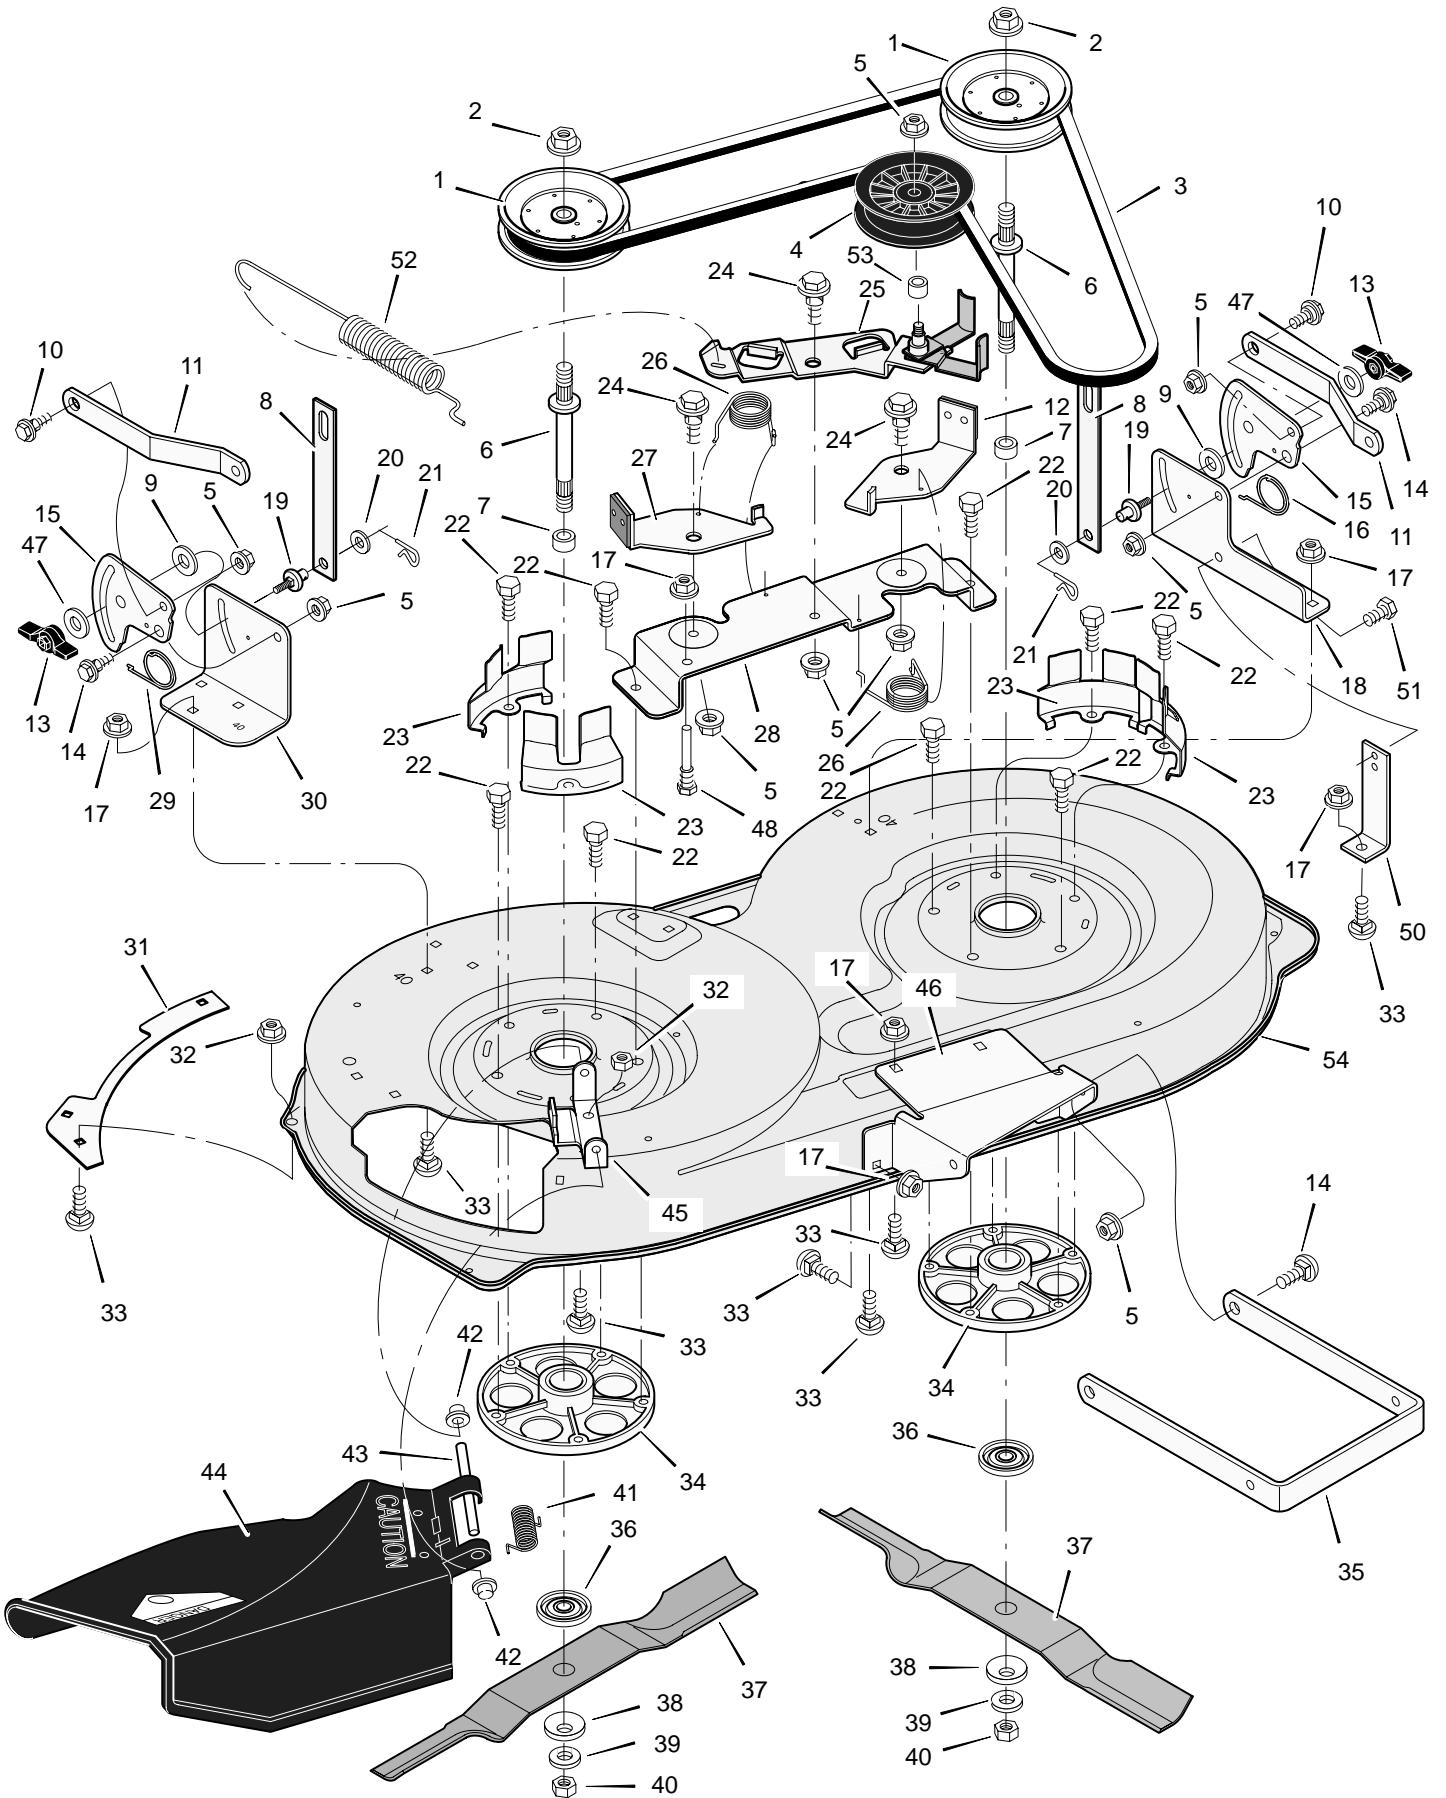

MODEL 38516x52B

REPAIR PARTS MOWER HOUSING

MODEL 38516x52B

REPAIR PARTS MOWER HOUSING

Key No.	Description	Part No.	Key No.	Description	Part No.
1	Pulley, Jackshaft	92852	28	Bracket Assembly, Brake	94059E700
2	Nut, Hex	15x121	29	Spring	166x42
3	Belt, Mower Drive	37x86	30	Bracket, Right Suspension	94052E700
4	Pulley, Idler	91801	31	Plate	91770E700
5	Nut, Flange	15x84	32	Nut, Flange	15x88
6	Jackshaft	94129	33	Bolt, Carriage	2x53
7	Spacer	94130	34	Mandrel	90905
8	Link, Lift	690212E700	35	Bracket, Suspension	94058E700
9	Pad, Friction	94137	36	Adapter, Blade	92466
10	Bolt, Shoulder	9x52	37	Blade	94913E701
11	Bracket, Suspension	94055E700	38	Washer	17x166
12	Pad Assembly, Left Brake	94049E700	39	Washer	17x165
13	Knob	94068	40	Nut	15x100
14	Bolt, Shoulder	9x51	41	Spring	166x4
15	Plate, Suspension	94128E700	42	Cap, Push On	28x23
16	Spring	166x43	43	Rod, Pivot	94957 Z
17	Nut, Flange	15x79	44	Deflector Assembly	94707
18	Bracket, Suspension	94054E700	45	Bracket, Deflector	94956E700
19	Pin, Hanger	95194	46	Bracket, Front Hanger	94062E700
20	Washer	17x103	47	Washer	17x45 Z
21	Pin, Cotter	31x4	48	Guide, Belt	94781
22	Bolt	25x7	50	Bracket, Support	94681E700
23	Cover, Pulley	94051E700	51	Screw	26x249
24	Bolt, Shoulder	9x39	52	Spring, Extension	165x118
25	Arm, Idler	690408	53	Spacer	690369
26	Spring	166x41	54	Housing, Blade *	94060E700
27	Pad Assembly, Right Brake	94047E700	1-54	Complete Mower Housing Assembly	776000

* Includes Key No. 17, 18, 30, 31, 32, 33, 45, 46, 47 and 51.