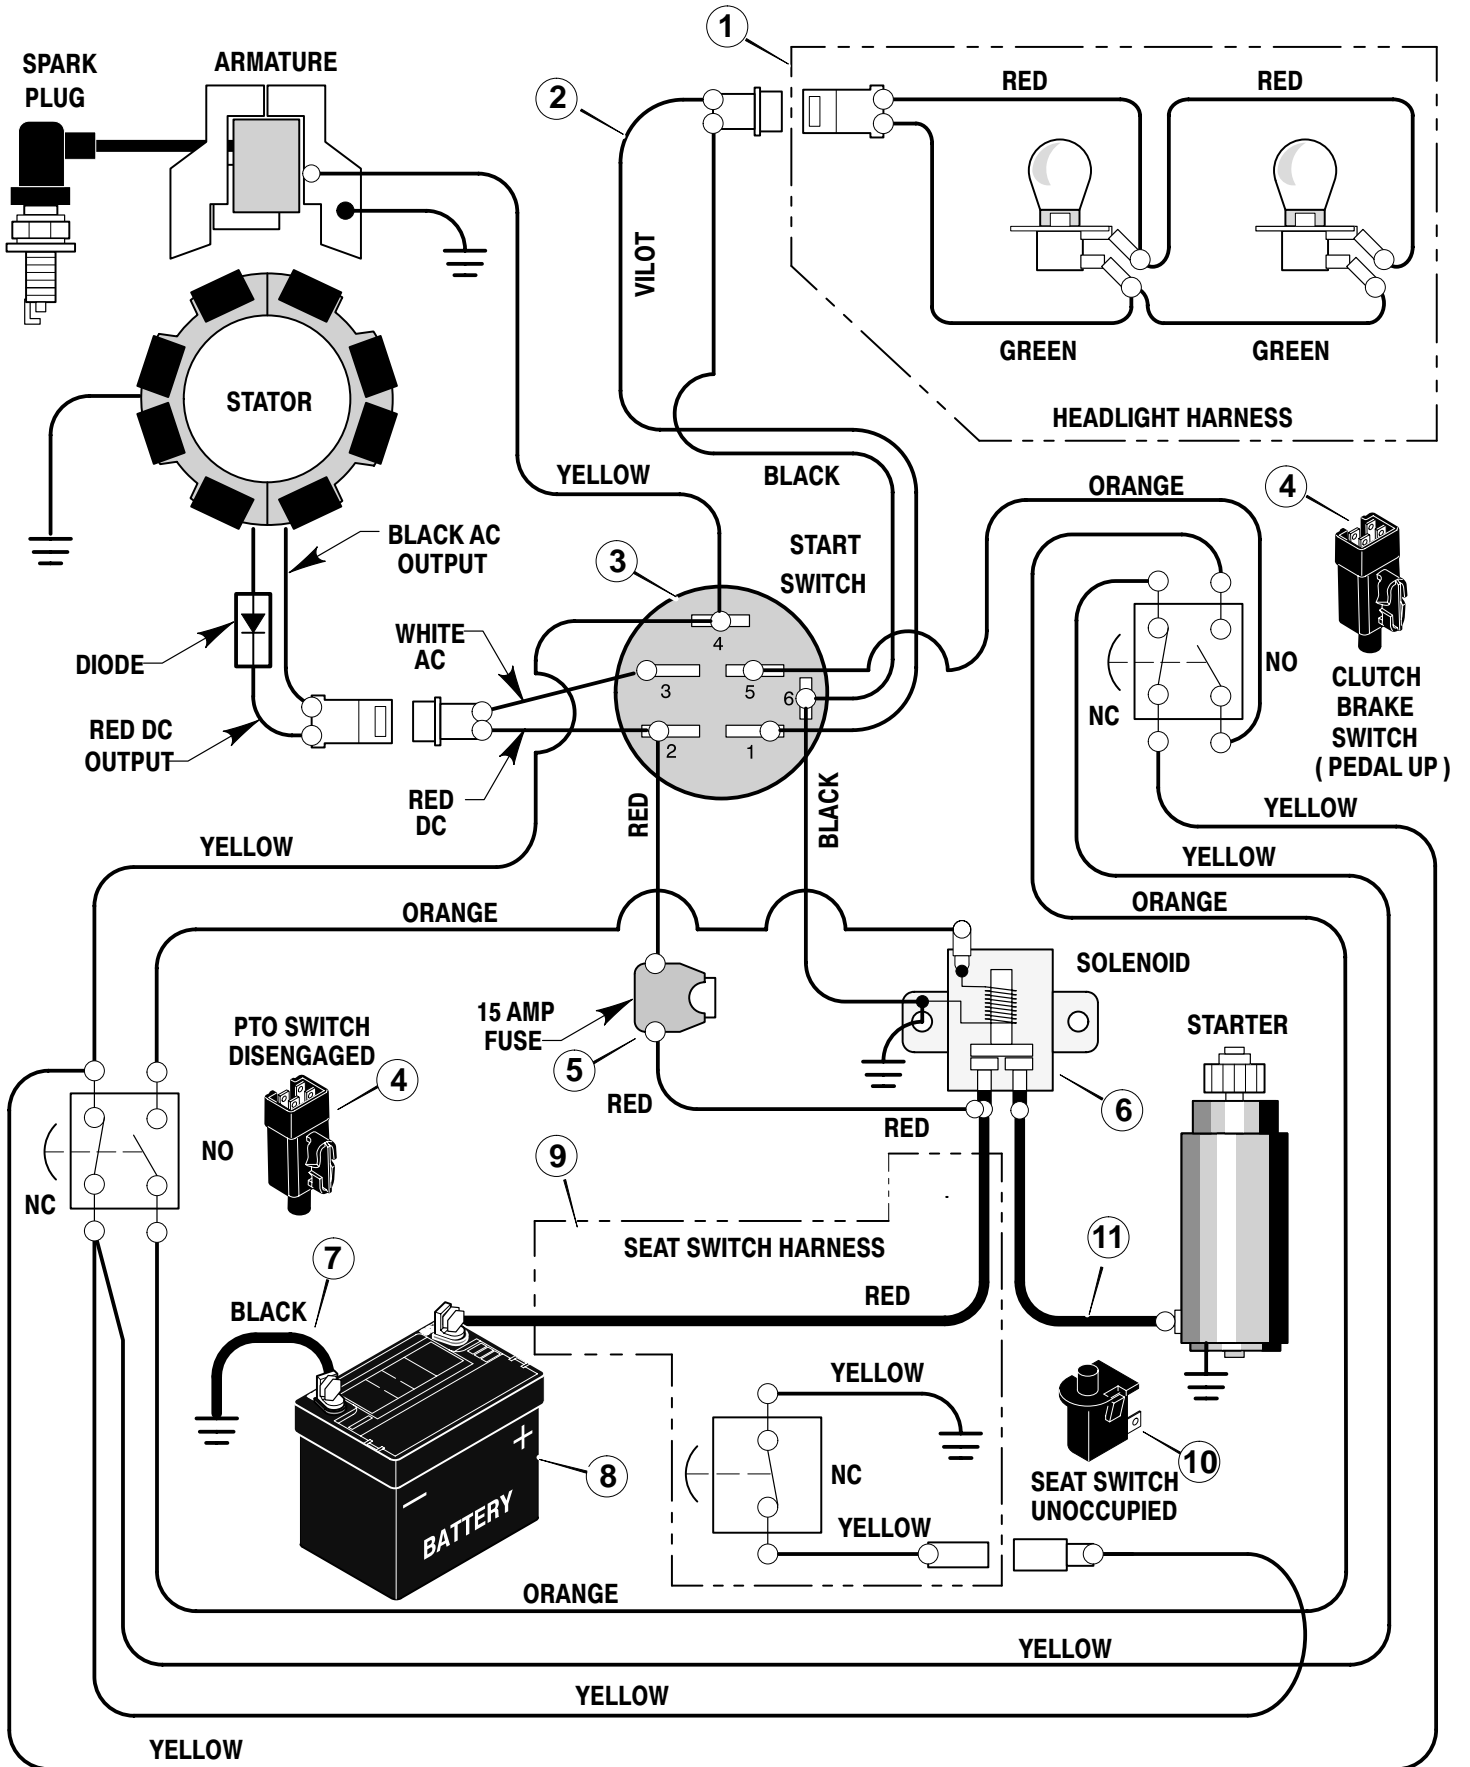

MODEL 38516x52B

REPAIR PARTS ENGINE MOUNT

Key No.	Description	Part No.
1	Fuel Cap	92317
2	Fuel Tank	92342
3	Hose Clamp	95197
4	Fuel Line	23717
5	Hose Clamp	95197
6	Screw	26x201
7	Plate, Engine	94006E700
8	Throttle Control	92371
9	Engine*	—
10	Bolt, Engine Mount	25x7
11	Stack Pulley Assembly	690439 Z
12	Lockwasher	19x35
13	Bolt, Hex	1x140
14	Washer	18x32
15	Screw	26x249
16	Gasket	91309
17	Muffler	91271
18	Deflector, Muffler	23740 Z
19	Screw	26x208
20	Bolt, Hex	1x134
21	Guide, Belt	93349
22	Nut, Flange	15x79 Z
23	Guide, Belt	94066
24	Shield, Heat	92381
25	Lock, Screw	92378
26	Screw	26x263
27	Washer	18X32

* Parts are available from an engine Authorized Service Center. See "Engines, Gasoline" or "Gasoline Engines" in the yellow pages of the telephone directory.

MODEL 38516x52B

REPAIR PARTS ELECTRICAL SYSTEM