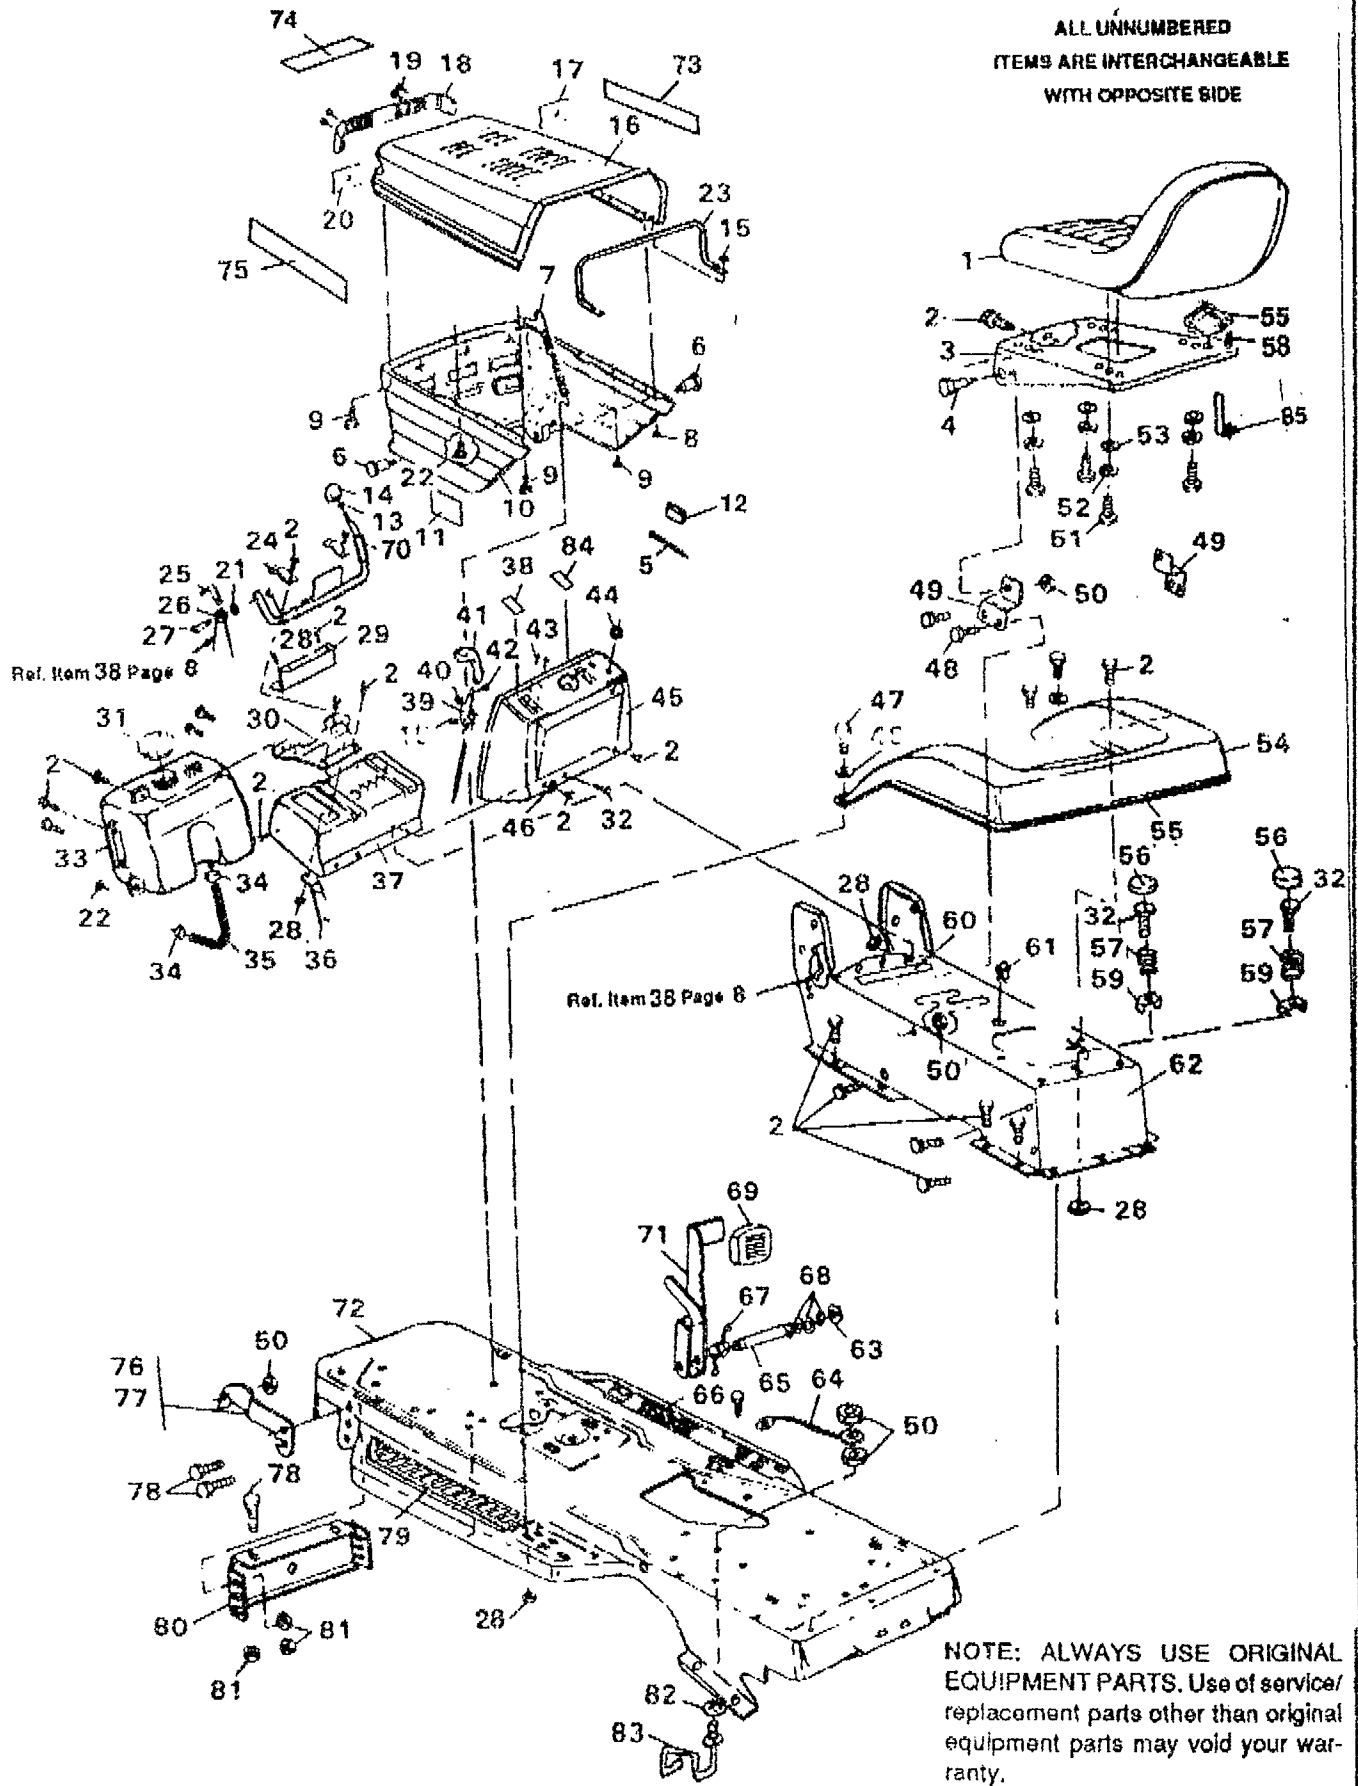

REPAIR PARTS

39" RIDING MOWER MODEL 3560-0390

39" RIDING MOWER MODEL 3560-0390

Key No.	Part No.	Description
1	307661	Seal
2	995346	* Screw, Taptite, 1/4-20 x 1/2 In.
3	9104	Plate, Seal
4	20507	Shoulder Bolt
5	57444	Wire, Tie
6	56676	Shoulder Bolt
7	57478	Spring, Hood
8	301542	Screw, Hex Hd, No. 10-24 x 1 In.
9	300302	Screw, Taptite No. 10-24 x 1/2 In.
10	303037	Hood, Lower
11	301452	Decal, Heat Reflector
12	41482	Press Clip
13	120238	Jam Nut, 1/2-13 Thd.
14	304438	Knob
15	271166	Locknut, No. 10-24 Thd.
16	306360	Hood
17	301540	Reflector, Headlight, R. H.
18	302333	Lens, Headlight
19	57796	Screw, Plastite, No. 6 x 1/2 In.
20	301541	Reflector, Headlight, L.H.
21	120392	Flatwasher, 1/4 In.
22	300303	Screw, Plastite, 1/4-20 x 3/4 In.
23	301425	Support, Hood
24	9129	Bracket, Retaining
25	1288	Retainer, Cable
26	39298	Pulley
27	57322	Shoulder Bolt
28	1502	Locknut, 1/4-20 Thd.
29	9197	Brace, Dash & Fuel Tank
30	9744	Bracket, Fuel Tank
31	300304	Cap, Fuel Tank
32	44811	Screw, Taptite, 1/4-20 x 3/4 In.
33	303043	Fuel Tank
34	41008	Clamp, Fuel Line
35	47452	Tubing, Fuel Line
36	9208	Brace, Dash
37	9132	Dash, Metal
38	302049	Decal, Dash, L. H.
39	303159	Throttle Control
40	120622	Nut, Hex, No. 8-32 Thd.
41	300508	Knob, Throttle Control
42	159585	Screw, Pan Hd, No. 8-32 x 3/8 In.

Key No.	Part No.	Description
43	159943	Screw, Pan Hd, No. 10-24 x 5/8 In.
44	300194	Boot, Ignition Switch
45	300174	Dash, Plastic Cover
46	120386	Flatwasher, 3/8 In.
47	180022	* Screw, Hex Hd, 5/16-18 x 1 In.
48	120228	* Screw, Hex Hd, 5/16-18 x 5/8 In.
49	7693	Bracket, Support
50	1498	Locknut, 5/16-18 Thd.
51	122007	* Screw, Hex Hd, 5/16-18 x 3/4 In.
52	120638	* Lockwasher, Split, 5/16 In.
53	120393	* Flatwasher, 11/32 In.
54	9202	Fender Assembly
55	57547	Seat Switch
56	53205	Cover, Spring
57	49335	Spring, Seat
58	160505	Screw, Pan Hd 1/4-20 x 3/8 In.
59	53744	Clamp, Seat Spring
60	305770	Decal, Caution
61	58277	Switch
62	306398	Console
63	20864	Retaining Ring
64	55511	Ground Wire
65	57196	Rod, Brake-Clutch
66	12382	Foot Pad, R.H.
67	57847	Spring, Return
68	2968	Spacer
69	48160	Pad Brake Pedal
70	9792	Clutch Handle Assembly
71	300308	Brake Pedal Assembly
72	305300	Main Frame
73	305604	Foam, Hood Top (2)
74	305602	Foam, Hood R.H.
75	305603	Foam, Hood L. H.
76	9784	Bracket, Grille, R. H.
77	9785	Bracket, Grille, L. H.
78	56030	Screw, Hex Hd, 5/16-18 x 3/4 In.
79	12381	Foot Pad, L. H.
80	56361	Bracket, Axle Support
81	55273	Nut, Hex, 5/16-18 Thd.
82	138538	Lockwasher, Internal Tooth
83	57259	Belt Guide
84	300445	Decal, Dash, R. H., 4 X 15 In.
85	300292	Stop, Seat

(* Standard hardware items - May Be Purchased Locally.