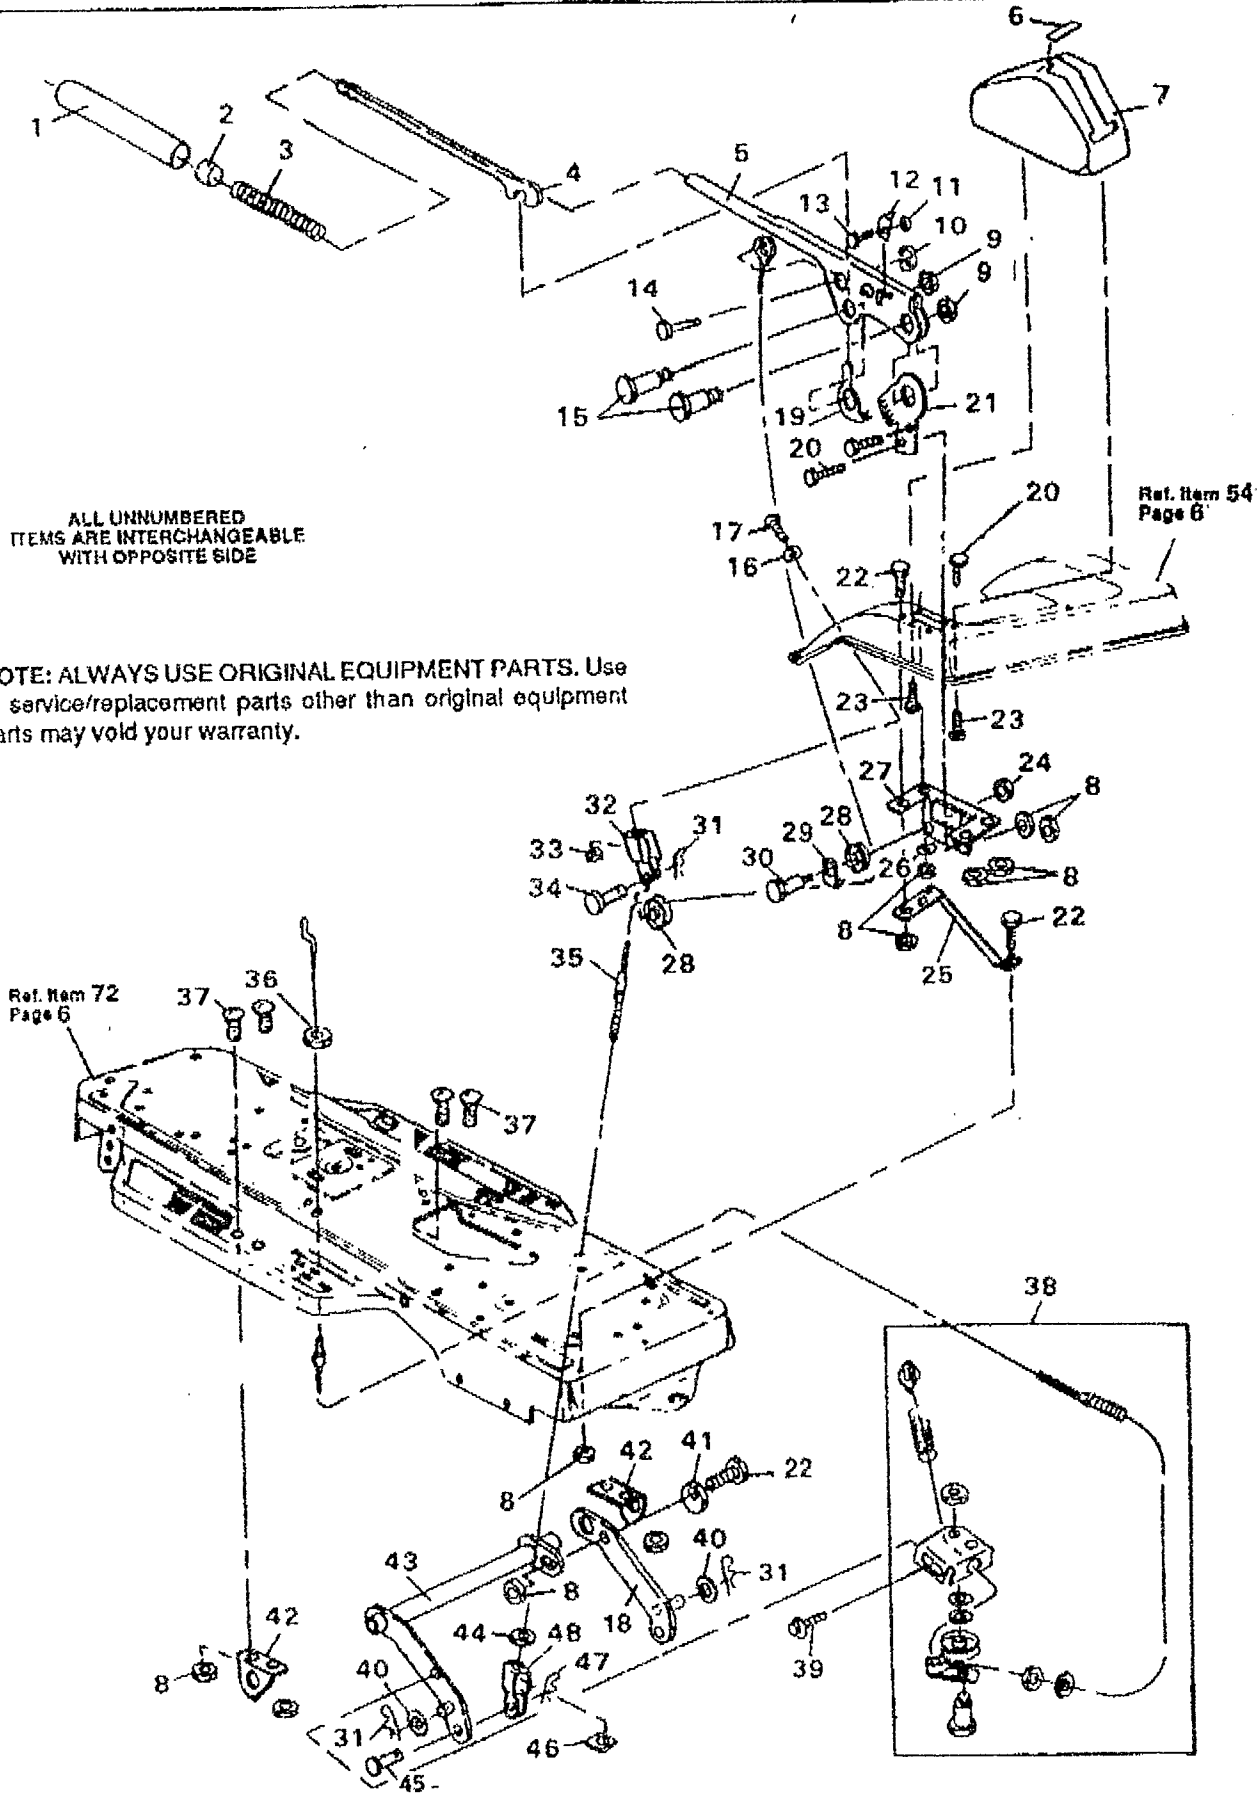

REPAIR PARTS

39" RIDING MOWER MODEL 3560-0390

Part No 307931

39" RIDING MOWER MODEL 3560-0390

Key No.	Part No.	Description	Key No.	Part No.	Description
1	58329	Hand Grip, Height Adjust Lever	25	9200	Brace, Fender
2	58325	Knob, Height Adjust Lever	26	45602	Spacer Washer
3	58326	Spring, Height Adjust Lever	27	58333	Bracket, Support, Height Adjust Lever
4	303027	Actuator Rod, Height Adjust Lever	28	39298	Pulley
5	9788	Lever, Height Adjust	29	9149	Bracket, Retainer
6	301931	Decal, Height Adjust	30	58336	Shoulder Bolt
7	300339	Cover, Height Adjust Lever	31	8260	Hair Pin Cotter
8	1498	Locknut, Hex, 5/16-18 Thd.	32	9239	Clevis
9	44108	Wide Flange Locknut, 5/16-18 Thd.	33	120373	Nut, Square, 5/16-18 Thd.
10	300311	"E" Ring	34	300317	Pin, Clevis
11	138479	Lockwasher, Ext. Lock	35	306980	Cable, Deck Lift
12	9435	Pointer, Height Adjust Lever	36	120613	* Nut, Hex, 1/4-28 Thd.
13	35287	Screw, Hex Wa Hd, No. 8-32 x 3/4 In.	37	126211	* Carriage Bolt, 5/16-18 x 5/8 In.
14	300310	Pin, Clevis	38	301491	Cable Assy, Blade Engage/Disengage
15	300171	Shoulder Bolt	39	35498	Screw, Tapite, 5/16-18 x 3/4 In.
16	301551	Washer, Curved, 11/32 In.	40	120396	* Flatwasher, 17/32 In.
17	439455	Screw, Pan Hd, 5/16-18 x 9/16 In.	41	58247	Nut, Adjusting
18	9186	Link Assembly, Right Side	42	9117	Bracket, Rear Hanger
19	301239	Pawl Assembly	43	9185	Rear Lift Assembly
20	180077	* Screw, Hex Hd, 5/16-18 x 3/4 In.	44	120375	* Nut, Hex, 1/4-20 Thd.
21	301238	Quadrant Assembly	45	39522	Clevis, Pin
22	180079	* Screw, Hex Hd, 5/16-18 x 1 In.	46	120372	* Nut, Square, 1/4-20 Thd.
23	300302	Screw, #10 x 1/2 In.	47	121222	* Cotter Pin, 3/32 x 3/4 In.
24	1502	Locknut, Hex, 1/4-20 Thd.	48	9405	Rear Clevis, Lift Cable

(*) Standard hardware items - May Be Purchased Locally.