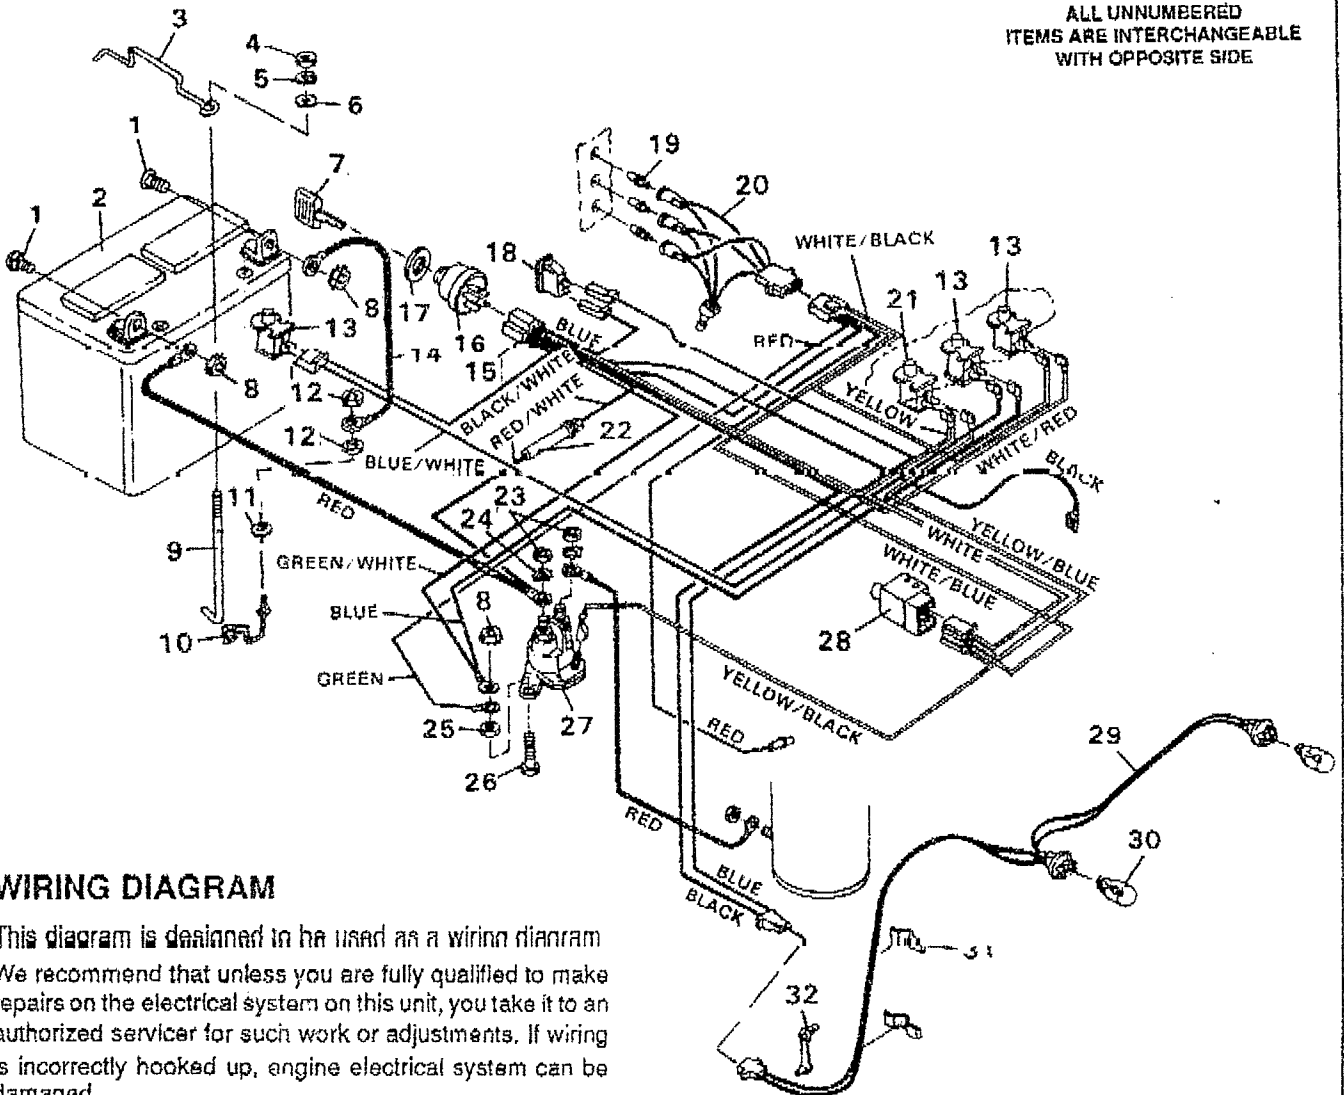

REPAIR PARTS

39" RIDING MOWER MODEL 3560-0390

NOTE: ALWAYS USE ORIGINAL EQUIPMENT PARTS. Use of service/replacement parts other than original equipment parts may void your warranty.

ALL UNNUMBERED ITEMS ARE INTERCHANGEABLE WITH OPPOSITE SIDE

WIRING DIAGRAM

This diagram is designed to be used as a wiring diagram. We recommend that unless you are fully qualified to make repairs on the electrical system on this unit, you take it to an authorized servicer for such work or adjustments. If wiring is incorrectly hooked up, engine electrical system can be damaged.

Key No.	Part No.	Description	Key No.	Part No.	Description
1	120854	Screw, Hex Hd, 1/4-20 x 5/8 In.	18	300334	Switch, Headlight
2	302257	Battery	19	57769	Bulb, Indicator
3	57552	Bracket, Battery Hold-Down	20	300965	Wire Harness Assy, Indicator Light
4	120375	* Nut, Hex, 1/4-20 Thd.	21	300220	Switch, No Start
5	120380	Lockwasher, Split	22	302031	Fuse
6	120392	* Flatwasher, 9/32 In.	23	120368	* Nut, Hex, 5/16-24 Thd.
7	300626	Key, Ignition Switch	24	138485	Lockwasher, External Lock
8	271172	* Keps Nut, 1/4-20 Thd.	25	1502	Locknut, Hex, 1/4-20 Thd.
9	57551	Rod, Battery Hold-Down	26	187745	* Screw, Hex Hd, 1/4-20 x 3/4 In.
10	57259	Belt Guide	27	53716	Solenoid
11	138538	Lockwasher, Internal Tooth	28	57476	Switch, Clutch Interlock
12	1498	* Locknut, Hex, 5/16-18 Thd.	29	303064	Harness, Headlight
13	58277	Switch, Interlock System	30	52572	Bulb, Headlight
14	55511	Ground Wire	31	41482	Retainer, Harness, Press-On
15	300331	Wire Harness Assembly	32	54888	Retainer, Harness
16	300295	Switch, Ignition			
17	300193	Nut, Plastic, Ignition Switch			

(* Standard Hardware Items - May Be Purchased Locally.)