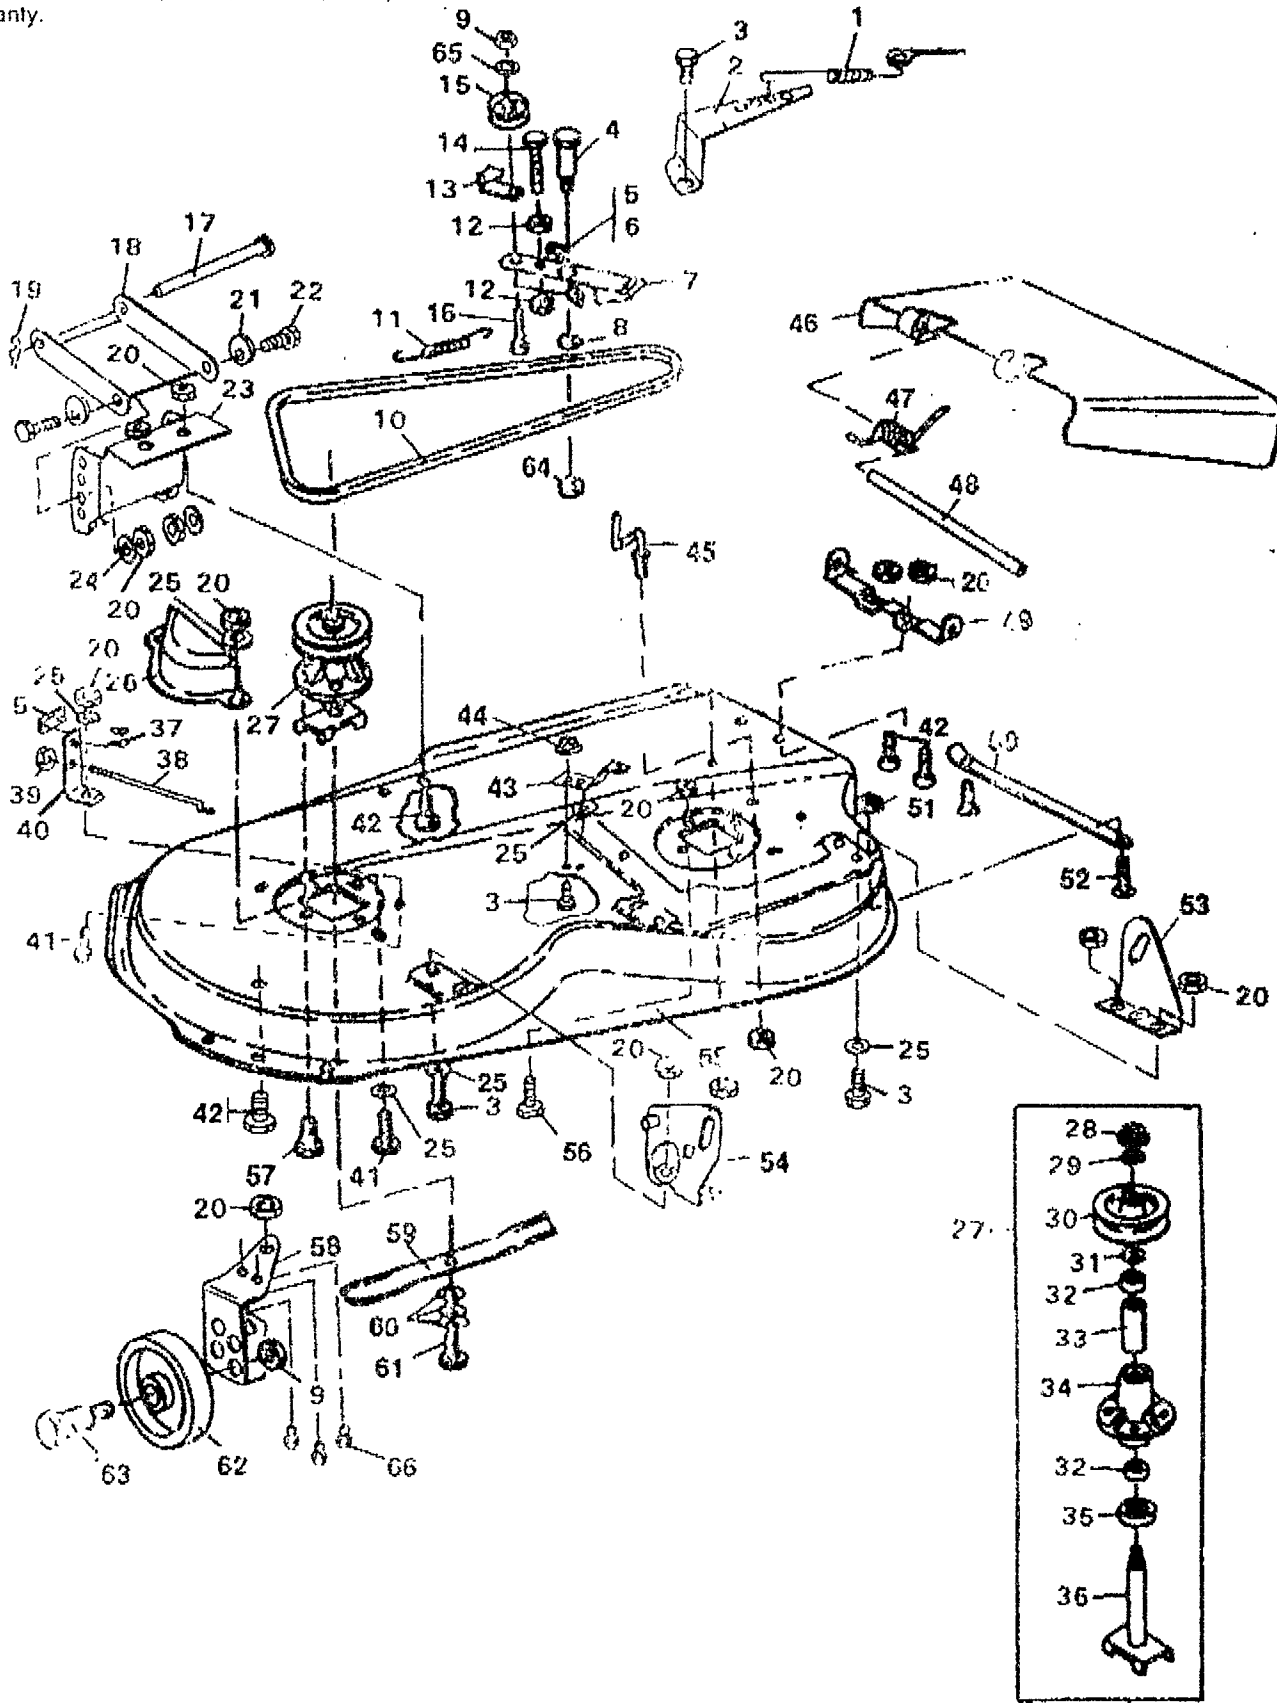

REPAIR PARTS

39" RIDING MOWER MODEL 3560-0390

NOTE: ALWAYS USE ORIGINAL EQUIPMENT PARTS. Use of service/replacement parts other than original equipment parts may void your warranty.

ALL UNNUMBERED ITEMS ARE INTERCHANGEABLE WITH OPPOSITE SIDE

39" RIDING MOWER MODEL 3560-0390

Key No.	Part No.	Description
1	300473	Spring
2	9401	Extension, Idler Arm
3	180077	* Screw, Hex Hd, 5/16-18 x 3/4 In.
4	300180	Shoulder Bolt
5	306973	Brake Pad
6	41601	Rivet, Brake Pad
7	300491	Idler Arm Assy (Incl. Nos. 5 & 6)
8	996416	* Flatwasher, 3/8 In.
9	1499	Locknut, 3/8-16 Thd.
10	300680	V-Belt
11	35410	Spring
12	271172	* Nut, Keps, 1/4-20 Thd.
13	1346	Retainer, Belt
14	121954	* Screw, Hex Hd, 1/4-20 x 2 In.
15	303030	Pulley, Idler
16	57325	Carriage Bolt, 3/8-16 x 2 In.
17	58306	Rod, Deck Hitch
18	58305	Bracket, Deck Front
19	8260	Hair Pin Cotter
20	1498	Locknut, 5/16-18 Thd.
21	58247	Nut, Adjusting
22	122017	* Screw, Hex Hd, 5/16-18 x 1 In.
23	58315	Lift Support Plate
24	35214	Flatwasher, 21/64 In.
25	120393	* Flatwasher, 11/32 In.
26	302833	Belt Guard, L.H. Pulley
27	56424	Quill Assembly (Incl. Nos. 28-36)
28	1282	Locknut, Flange
29	56365	Flatwasher
30	56390	Pulley
31	51449	Spacer
32	49562	Bearing
33	50818	Spacer Tube

Key No.	Part No.	Description
34	55547	Quill
35	50616	Dust Shield
36	56425	Saddle & Shaft Assembly
37	135624	Rivet, Brake Pad
38	300316	Rod, Brake Release
39	1502	Locknut, 1/4-20 Thd.
40	303247	Blade Bracket Assy (Incl. 5 & 37)
41	120228	* Screw, Hex Hd, 5/16-18 x 5/8 In.
42	120834	* Screw, Hex Hd, 5/16-18 x 1/2 In.
43	300179	Bracket, Idler
44	44108	Nut, Hex, Wide Flange, 5/16-18 Thd.
45	57318	Retainer, Belt
46	57818	Discharge Chute
47	55767	Spring, Discharge Chute
48	57317	Rod Pivot
49	57360	Bracket, Pivot
50	57314	Skid Bar
51	271184	* Nut, Keps, 5/16-18 Thd.
52	126216	* Carriage Bolt, 5/16-18 x 3/4 In.
53	58250	Bracket, Lift, R.H.
54	58251	Bracket, Lift, L.H.
55	306384	Mower Deck
56	300345	Screw, Taptite, 5/16-18 x 1 3/8 In.
57	50634	Screw, Taptite, 5/16-18 x 7/8 In.
58	300103	Bracket, Wheel Mount
59	57299	Blade
60	2483	Formed Washer
61	39573	Screw, Hex Hd, 3/8-24 x 1 In.
62	52584	Wheel, Deck
63	23763	Wheel Axle
64	45171	Locknut, Flange
65	120382	Split Lockwasher, 25/64 In.
66	180075	Screw, 5/16-18 x 1/2 In.

(* Standard Hardware Items - May Be Purchased Locally.)