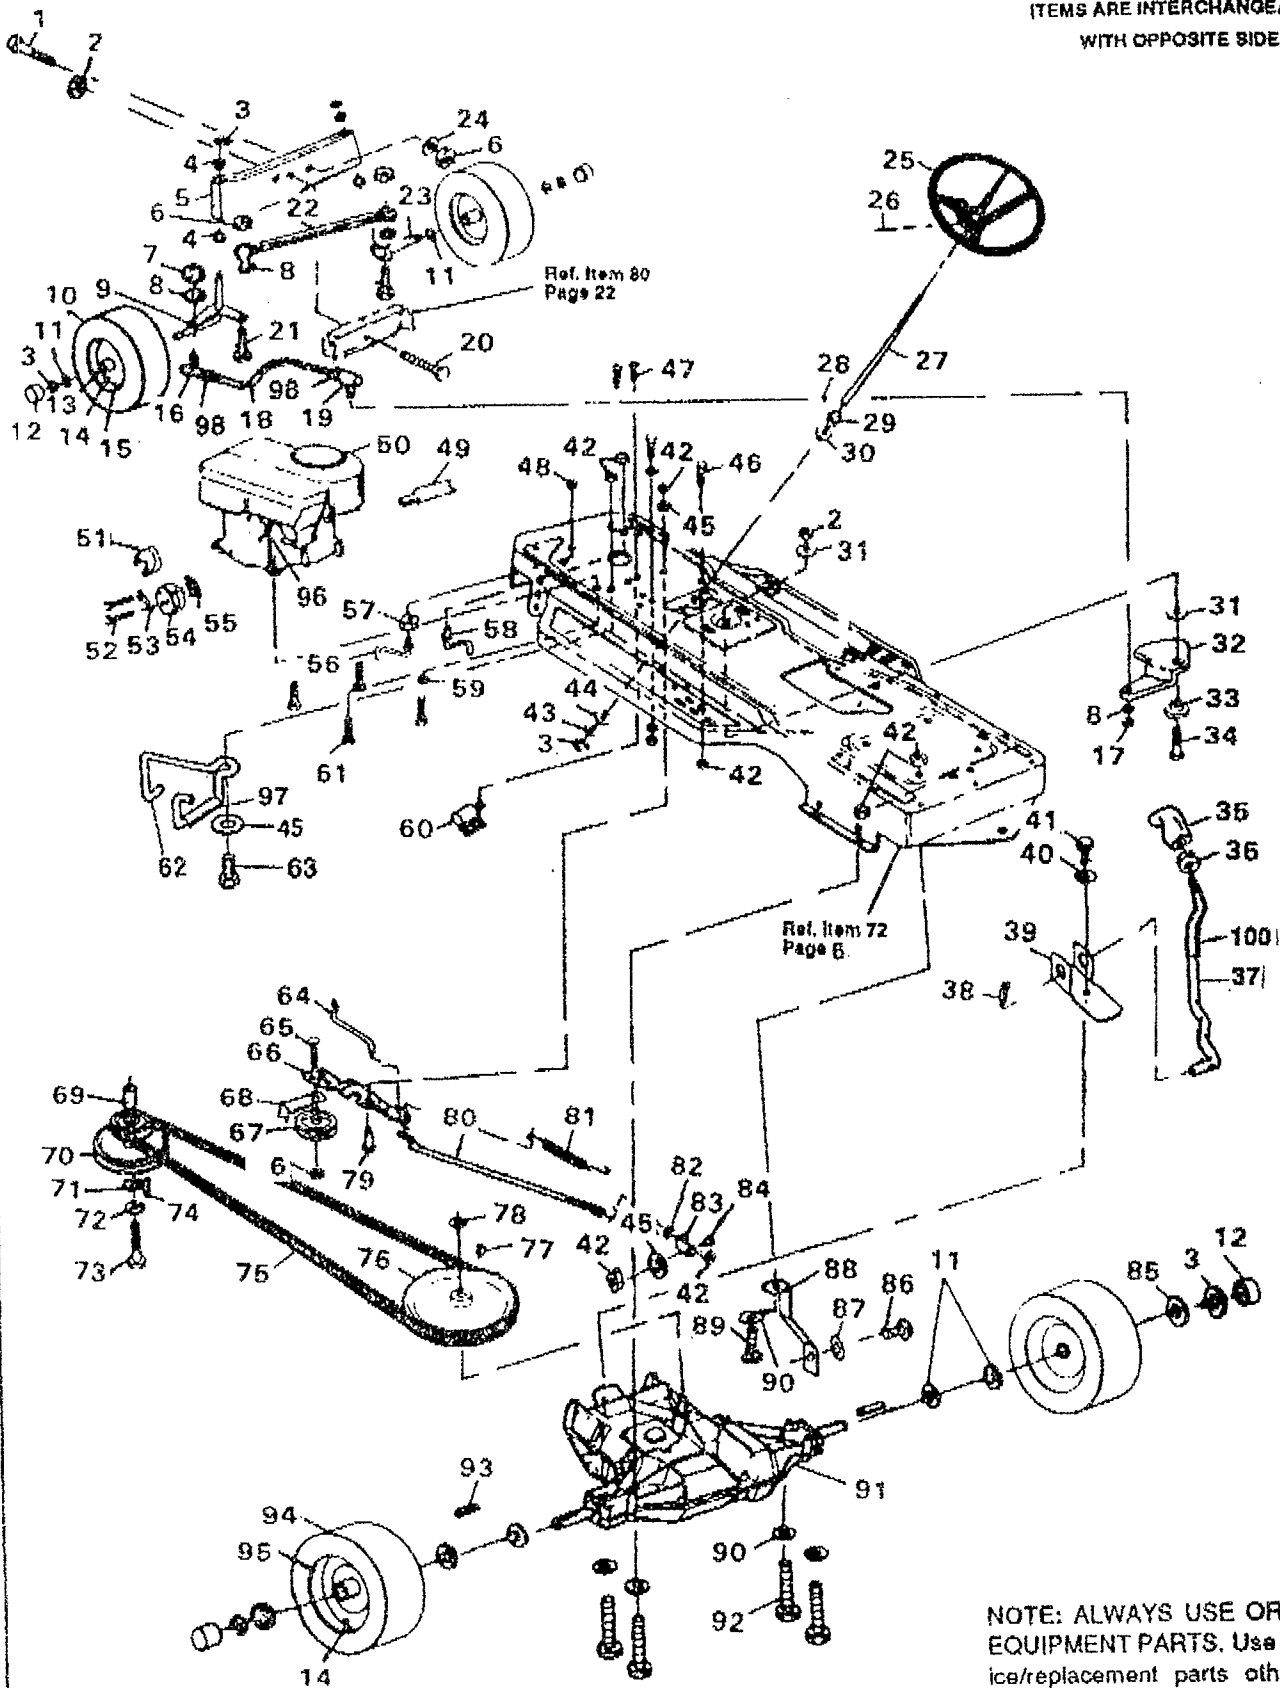

REPAIR PARTS

9" RIDING MOWER MODEL 3560-0390

ALL UNNUMBERED
ITEMS ARE INTERCHANGEABLE
WITH OPPOSITE SIDE

NOTE: ALWAYS USE ORIGINAL
EQUIPMENT PARTS. Use of serv-
ice/replacement parts other than
original equipment parts may void
your warranty.

39" RIDING MOWER MODEL 3560-0390

Key No.	Part No.	Description
1	122207	* Screw, Hex Hd, 3/8-16 x 3 In.
2	1500	Locknut, 1/2-13 Thd.
3	36625	"E" Ring
4	52407	Bearing, Front Spindle
5	305113	Front Axle Assembly
6	1499	Locknut, 3/8-16 Thd.
7	120369	* Nut, Hex, 3/8-24 Thd.
8	120382	* Lockwasher, Split, 3/8 In.
9	302925	Front Spindle Assembly, L. H.
10	39472	Tire Assembly, Front
11	642	Flatwasher, 3/4 In.
12	40394	Hub Cap
13	39979	Bearing, Front Wheels
14	24167	Valve Stem
15	39829	Wheel w/Bearing, Front
16	21275	Ball Joint
17	46692	* Nut, Hex, 3/8-24 Thd.
18	58291	Steering Link
19	57158	Ball Joint
20	58246	Shoulder Bolt, Front Axle Pivot
21	180128	* Screw, Hex Hd, 3/8-16 x 1-3/4 In.
22	304590	Tie Rod Assembly
23	302926	Front Spindle Assembly, R. H.
24	2483	Spring Washer
25	301251	Steering Wheel
26	456378	* Roll Pin, 1/4 x 2 In.
27	58243	Shaft, Steering
28	58274	Pin, Dowel
29	58244	Pinion, Steering
30	301410	Bushing, Flanged
31	22265	Washer, 1/2 In.
32	58289	Sector Gear
33	52406	Eccentric
34	180177	* Screw, Hex Hd, 1/2-13 x 1-1/2 In.
35	304438	Knob, Gear Shift
36	120236	Jam Nut, 1/2-13 Thd.
37	57169	Shift Lever
38	137185	* Pin, Cotter, 1/8 x 1 In.
39	57480	Shift Bracket
40	57157	Washer
41	55255	Screw, Hex Hd, 1/4-20 x 3/4 In.
42	1498	Locknut, 5/16-18 Thd.
43	21682	Washer, 3/4 In.
44	301398	Washer
45	45602	Washer, 5/16 In.
46	120229	* Screw, Hex Hd, 5/16-18 x 7/8 In.
47	57220	Screw, Tapfite
48	124824	Jam Nut, 5/16 In.
49	54873	Trough, Oil Drain
50	Engine	- See Engine Manual

Key No.	Part No.	Description
51	54767	Heat Shield, Muffler
52	173063	Screw, Hex Hd, 5/16-18 x 3-1/2 In.
53		Engine Part
54	305367	Muffler
55	46708	Gasket, Muffler
56	300635	Bolt Guide
57	271190	* Nut, Keps, 3/8-16 Thd.
58	300440	Belt Guide
59	138489	Star Washer
60	57476	Switch
61	50947	Screw, Tapfite, 3/8-17 x 1-1/4 In.
62	58356	Belt Guide
63	180079	* Screw, Hex Hd, 5/16-18 x 1 In.
64	57204	Rod, Clutch
65	45892	Carriage Bolt, Rd Hd, 3/8-16x1-1/2 In.
66	300154	Idler Arm
67	303031	Pulley, Idler
68	39659	Belt Retainer
69	304246	Spacer
70	58361	Pulley
71	56431	Washer, Pilot
72	120383	* Lockwasher, Split, 7/16 In.
73	428644	* Screw, Hex Hd, 7/16-20 x 5 In.
74	57791	Key
75	57214	V-Belt
76	302745	Pulley
77	3021	Key, Woodruff
78	22053	Retaining Ring
79	300793	Shoulder Bolt
80	57203	Brake Rod
81	56359	Spring, Clutch
82	271184	* Nut, Keps, 5/16-18 Thd.
83	57217	Bracket, Brake Rod
84	20507	Shoulder Bolt
85	42815	Flatwasher, 3/4 In.
86	35498	Screw, Tapfite, 5/16-18 x 3/4 In.
87	120638	* Lockwasher, Split, 5/16 In.
88	12632	Stabilizing Bracket
89	122017	* Screw, Hex Hd, 5/16-18 x 1 In.
90	120393	* Flatwasher, 11/32 In.
91	Transaxle	* Peerless 5 speed, Model 920-5
92	180089	* Screw, Hex Hd, 5/16-16 x 2-3/4 In.
93	39628	Key, 3/16 x 3/16 x 2-3/4 In.
94	57164	Tire, Rear
95	57165	Wheel, Rear
96	302967	Speed Reducer
97	303278	Plastic Extrusion
98	124925	Nut, Jam 3/8-24
99	307129	Owner's Manual (Not illus.) (Eng.)
100	307931	Parts Manual
101	302445	Shift Tube

(*) Standard Hardware Items - May Be Purchased Locally.
(-) Contact Engine Manufacturer's authorized service dealer (See Engine Manual) for parts and warranty.
(^) Contact Tecumseh/Peerless authorized service dealer for parts and warranty.