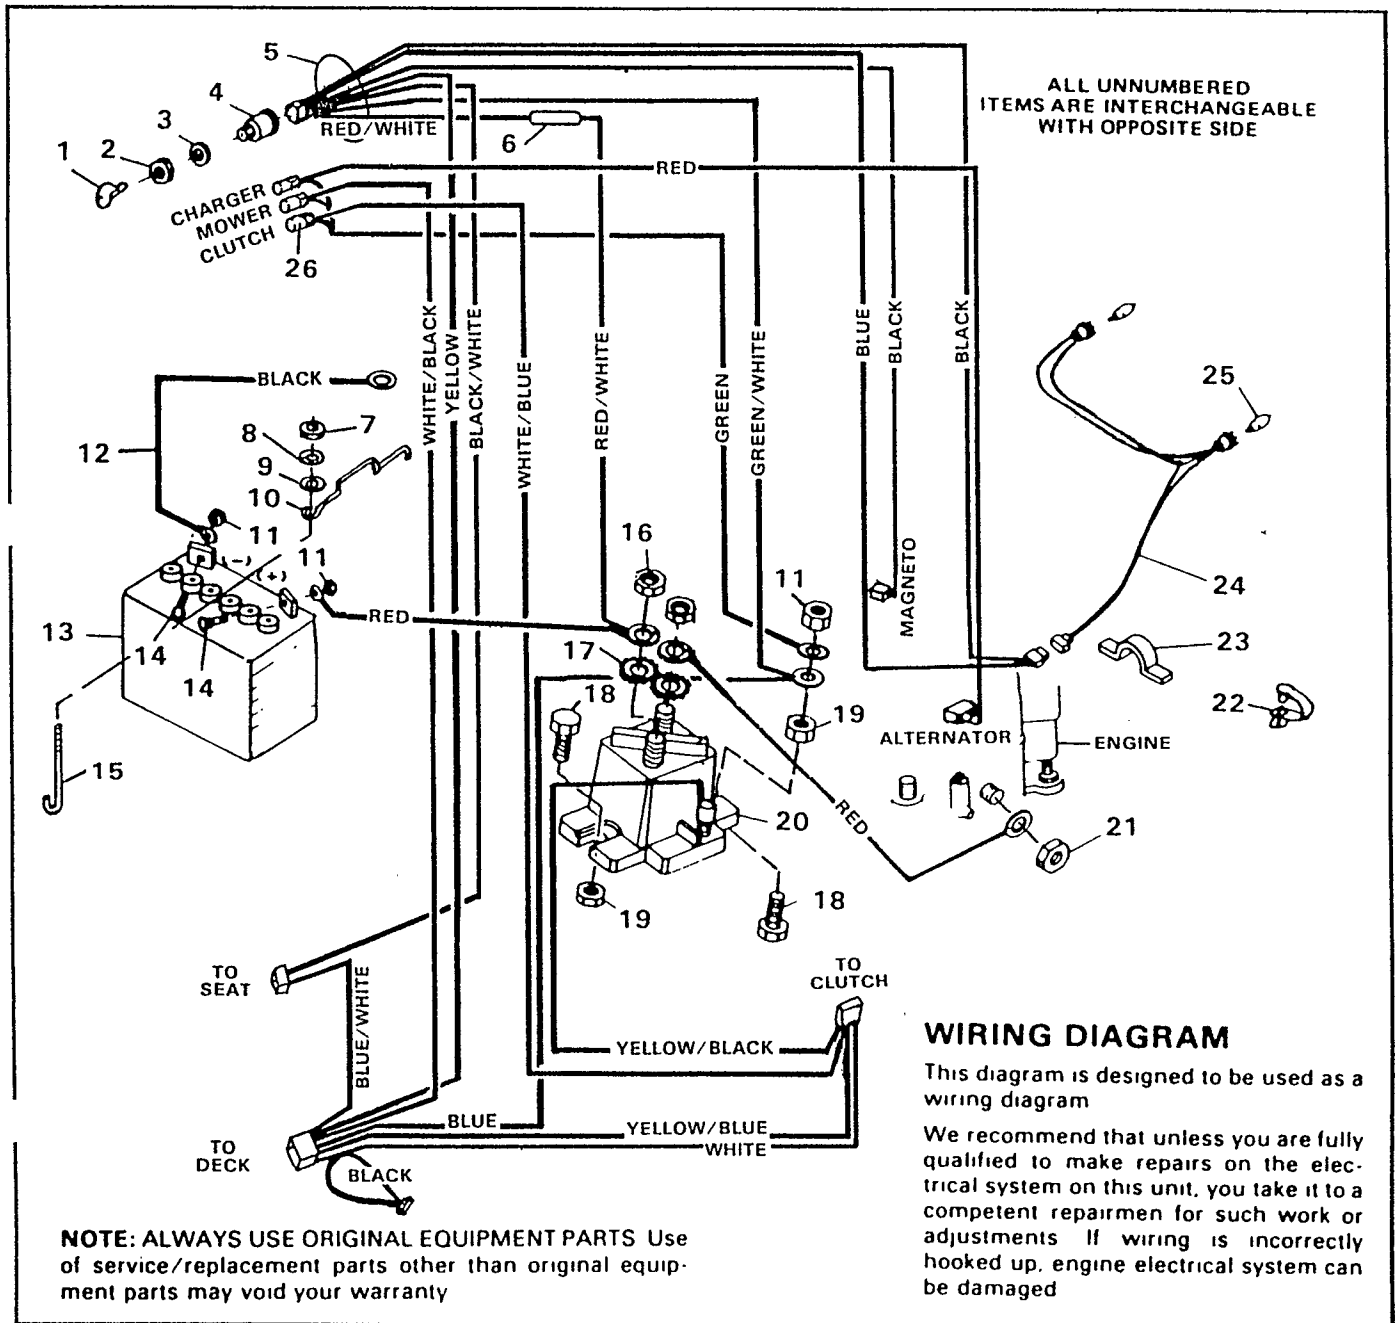

39" RIDING MOWER MODEL 3912-06

Key No.	Part No.	Description
1	49643	Key, Ignition
2	48140	Locknut (Switch Part)
3	138557	Lockwasher (Switch Part)
4	52583	Switch, Ignition w/Keys
5	57474	Wire Harness Assembly
6	49211	Fuse 15 Amp
7	120375	*Nut, Hex, 1/4-20 Thd.
8	120380	Lockwasher, Split
9	120392	Flatwasher, 1/4 In.
10	57551	Bracket, Battery, Hold-Down
11	271172	*Nut, Keps, 1/4-20 Thd.
12	55511	Ground Wire
13	57486	Battery

Key No.	Part No.	Description
14	120854	*Carriage Bolt, 1/4-20 x 5/8 In.
15	57552	Battery Rod
16	120368	*Nut, hex, 5/16-24 Thd.
17	138485	*Washer, Ext., Shakeproof, 5/16 In.
18	187745	*Screw, Hex Hd, 1/4-20 x 3/4 In.
19	9424215	Locknut, Hex, 1/4-20 Thd.
20	53716	Solenoid
21		Engine Part
22	54888	Retainer, Wire
23	41482	Wire Clip, Press
24	57792	Lead Wire, Headlight
25	52572	Bulb, Headlight
26	57769	Bulb, Indicator

*Standard Hardware Items - May Be Purchased Locally.