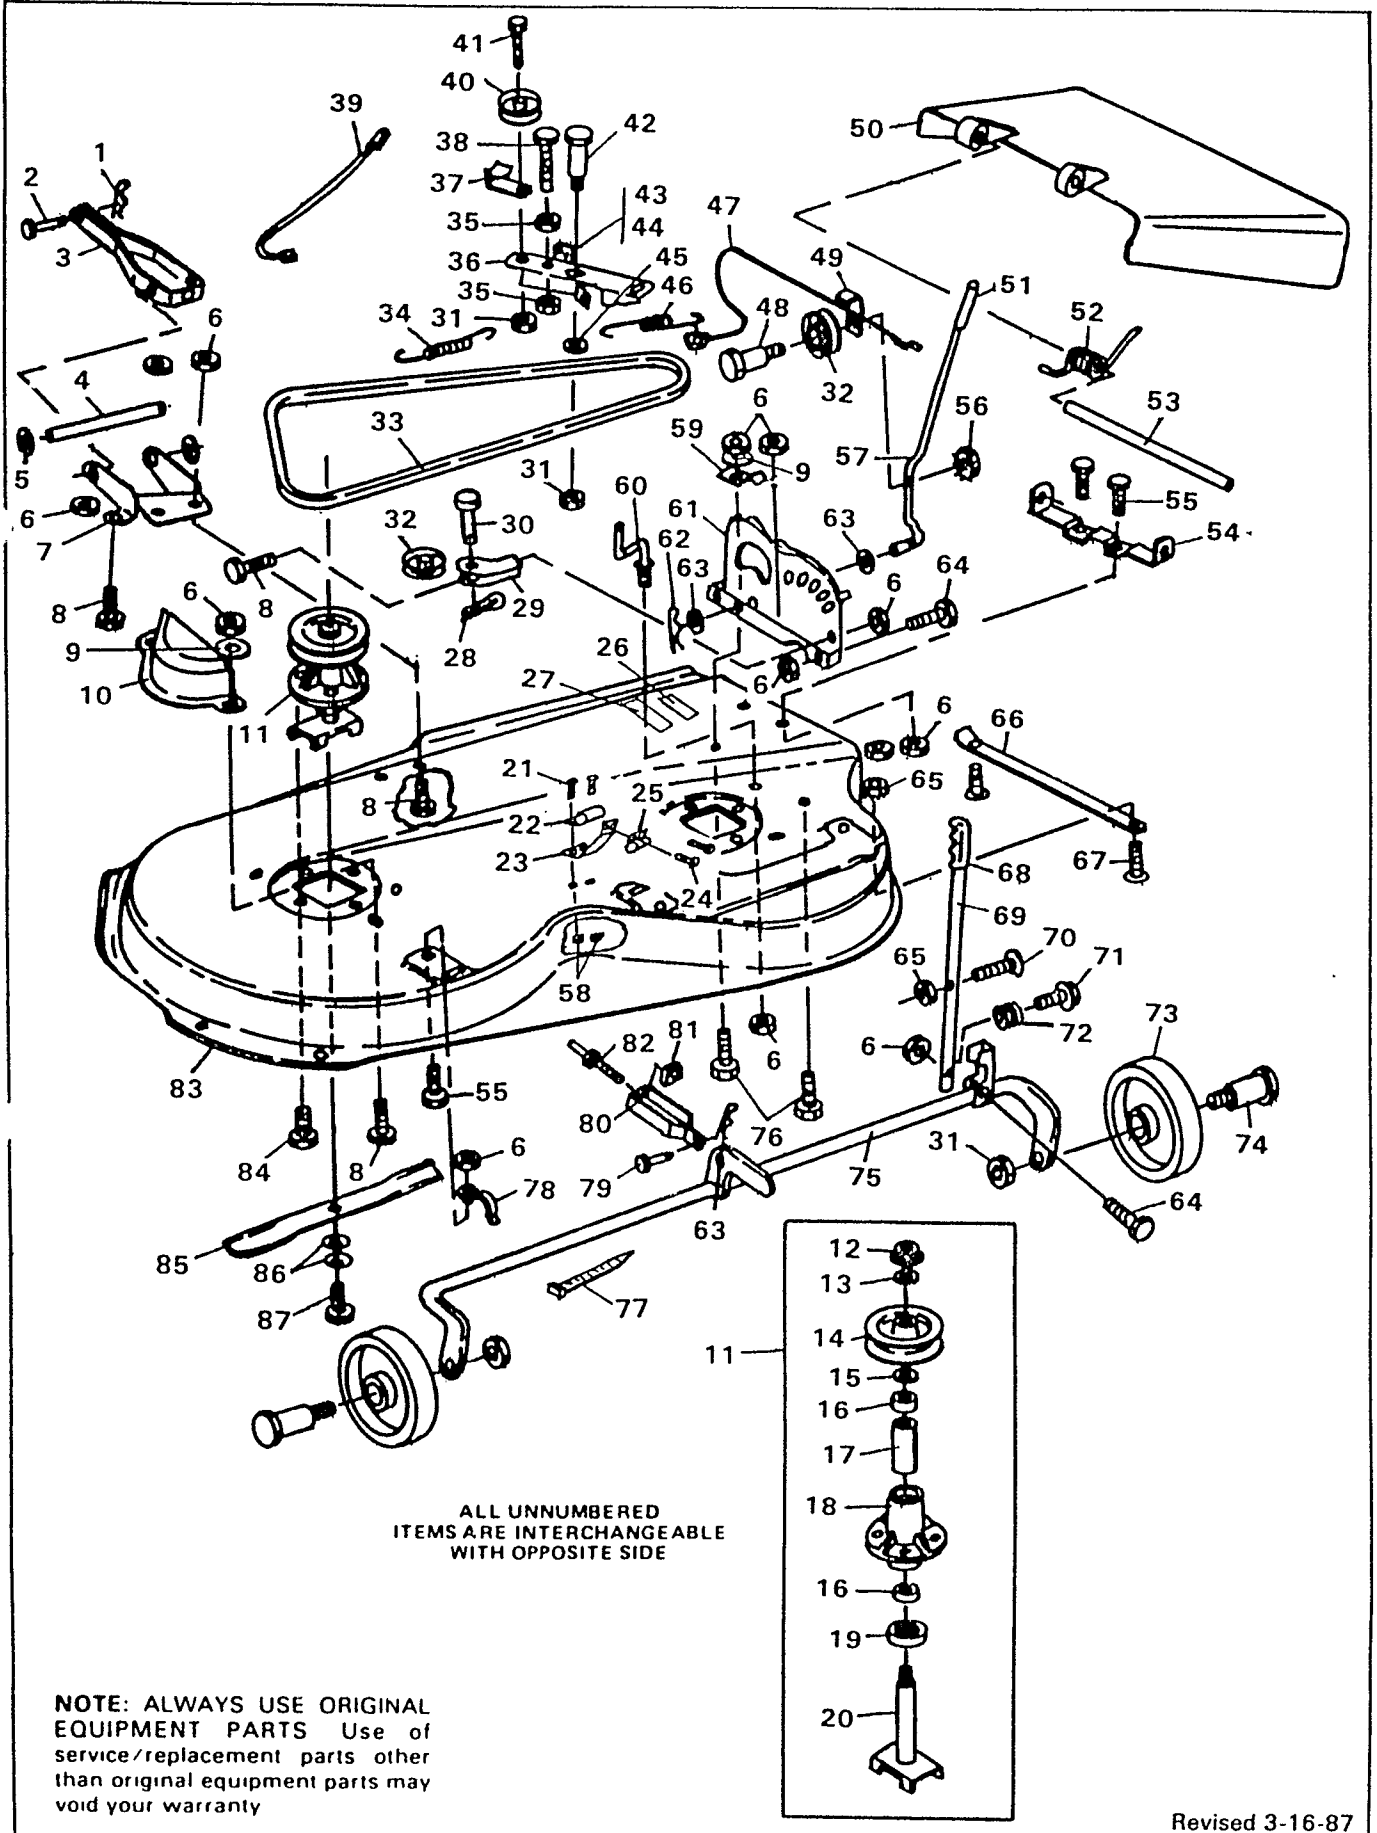

39" RIDING MOWER MODEL 3912-06

Revised 3-16-87

39" RIDING MOWER MODEL 3912-06

Key No.	Part No.	Description
1	56180	Hairpin Cotter
2	47816	Pin, Clevis
3	57340	Pivot Bracket
4	57196	Pin, Pivot
5	20864	"E" Ring
6	9413447	Locknut, 5/16-18 Thd.
7	57327	Lift Support Plate
8	120228	*Screw, hex Hd, 5/16-18 x 5/8 In.
9	120393	Flatwasher, 11/32 In.
10	57328	Belt Guard, L.H. Pulley
11	56424	Quill Assy. (Incl. Nos. 12-20)
12	51445	Locknut, Flange
13	56365	Flatwasher
14	56390	Pulley
15	51449	Spacer
16	49562	Bearing
17	50818	Spacer, Tube
18	55547	Tube & Flange, Quill
19	50616	Dust Shield
20	56425	Saddle & Shaft Assembly
21	159943	Screw, Phil. Hd, No 10-24 x 5/8
22	57476	Switch, 4 Terminal
23	57718	Bracket, Switch
24	9426217	Screw, Taptite, No. 10-16 x 1/2 In.
25	57916	Switch, 2 Terminal
26	68547	Decal, Caution
27	70159	Decal, Height Adjust
28	121222	*Cotter Pin, 3/32 x 3/4 In.
29	49320	Support, Cable Pulley
30	49332	Pin, 3/8 x 1 In.
31	9413534	Locknut, 3/8-16 Thd.
32	39298	Pulley, Nylon
33	57298	V-Belt
34	35410	Spring
35	271172	Keps Nut, 1/4-20 Thd.
36	57581	Idler Arm Assy. (Incl. Nos. 43 & 44)
37	52695	Retainer, Belt
38	121954	*Screw, Hex Hd, 1/4-20 x 2 In.
39	57475	Wire Assembly
40	52694	Pulley, Idler
41	57325	Carriage Bolt, 3/8-16 x 2 In.
42	57323	Shoulder Bolt
43	41601	Rivet, Brake Pad
44	41471	Brake Pad

Key No.	Part No.	Description
45	996416	*Flatwasher, 3/8 In.
46	57316	Spring, Clutch
47	57326	Clutch Cable
48	57322	Shoulder Bolt
49	52456	Retainer, Cable
50	57361	Chute Guard
51	46478	Grip, Clutch Lever
52	57334	Spring, Discharge Chute
53	57317	Rod, Pivot
54	57360	Bracket, Pivot
55	120834	*Screw, Hex Hd, 5/16-18 x 1/2 In.
56	9424215	Locknut, 1/4-20 Thd.
57	57339	Clutch Lever
58	271166	Keps Nut, No 10-24
59	57321	Spring
60	57318	Retainer, Belt
61	57337	Quadrant
62	8260	Hairpin Cotter
63	120396	Flatwasher
64	122040	Screw, Hex Hd, 5/16-18 x 1 1/2 In.
65	271184	*Keps Nut, 5/16-18 Thd.
66	57314	Skid Bar
67	126216	*Carriage Bolt, 5/16-18 x 3/4 In.
68	56924	Grip, Height Adjust Lever
69	57329	Height Adjust Lever
70	57324	Screw, Latch
71	995338	Screw, Taptite, 1/4-20 x 5/8 In.
72	57319	Spring
73	52584	Wheel, Deck
74	23763	Wheel Axle
75	57338	Pivot Tube Assembly
76	122007	*Screw, Hex Hd, 5/16-18 x 3/4 In.
77	57444	Wire Tie
78	51985	Support, Pivot Tube
79	39522	Pin, Clevis
80	39404	Clevis, Lift Cable
81	120372	*Nut, Square, 1/4-20 Thd.
82	57313	Lift Cable
83	57045	Mower Deck
84	50634	Screw, Taptite, 5/16-18 x 7/8 In.
85	57299	Blade
86	2483	Formed Washer
87	39573	Screw, Hex Hd, 3/8-24 x 1 In.

*Standard Hardware Items - May Be Purchased Locally.

Revised 3-16-87