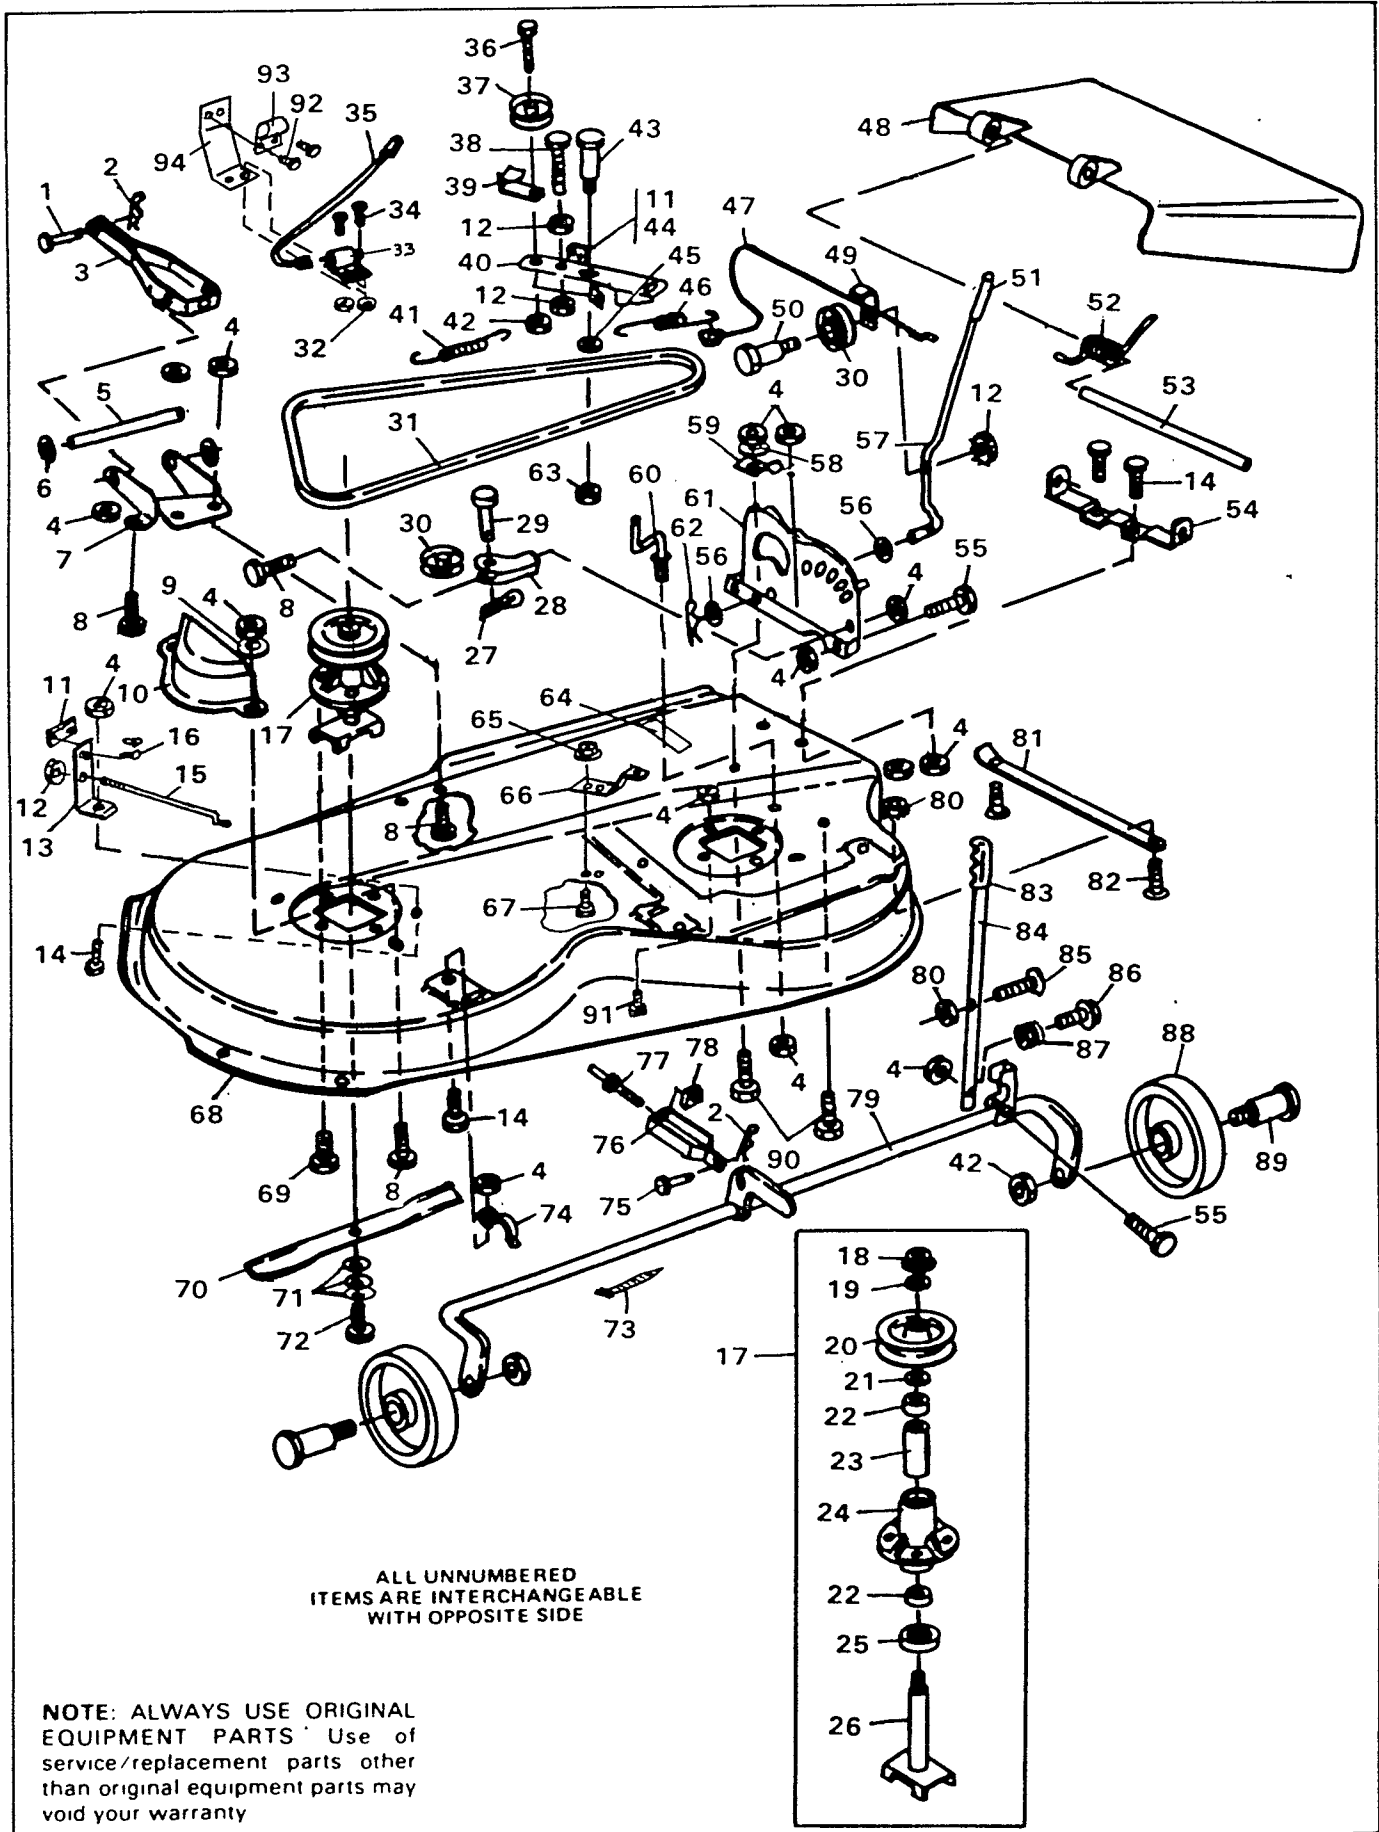

39" RIDING MOWER MODEL 3560-021

39" RIDING MOWER MODEL 3560-021

Key No.	Part No.	Description
1	47816	Pin, Clevis
2	56180	Hairpin cotter
3	57340	Pivot Bracket
4	9413447	Locknut, 5/16-18 Thd.
5	57196	Pin, Pivot
6	20864	"E" Ring
7	57327	Lift Support Plate
8	120228	*Screw, Hex Hd, 5/16-18 x 5/8 In.
9	120393	Flatwasher, 11/32 In.
10	57328	Belt Guard, L.H. Pulley
11	41471	Brake Pad
12	9424215	Locknut, 1/4-20 Thd.
13	300181	blade Bracket Assy, (Incl. 11 & 16)
14	120834	*Screw, Hex Hd, 5/16-18 x 1/2 In.
15	300316	Rod, Brake Release
16	135624	Rivet, Brake Pad
17	56424	Quill Assy. (Incl. Nos. 18-26)
18	51445	Locknut, Flange
19	56365	Flatwasher
20	56390	Pulley
21	51449	Spacer
22	49562	Bearing
23	50818	Spacer, Tube
24	55547	Quill
25	50616	Dust Shield
26	56425	Saddle & Shaft Assy.
27	121222	*Cotter Pin, 3/32 x 3/4 In.
28	49320	Support, Cable Pulley
29	49332	Pin, 3/8 x 1 In.
30	39298	Pulley, Nylon
31	300680	V-Belt
32	271166	Nut, Keps, No. 10-24 Thd.
33	57476	Switch
34	159943	Screw, Pan Hd, No. 10-24 x 5/8 In.
35	57475	Wire Assembly
36	57325	Carriage Bolt, 3/8-16 x 2 In.
37	300841	Pulley, Idler
38	121954	*Screw, Hex Hd, 1/4-20 x 2 In.
39	300844	Retainer, Belt
40	300491	Idler Arm Assy. (Incl. Nos. 11 & 44)
41	35410	Spring
42	9413534	Locknut, 3/8-16 Thd.
43	300180	Shoulder Bolt
44	41601	Rivet, Brake Pad
45	996416	*Flatwasher, 3/8 In.
46	300683	Spring, Clutch
47	57326	Clutch Cable

Key No.	Part No.	Description
48	57818	Chute Guard
49	52456	Retainer, Cable
50	57322	Shoulder Bolt
51	46478	Grip, Clutch Lever
52	55767	Spring, Discharge Chute
53	57317	Rod, Pivot
54	57360	Bracket, Pivot
55	122040	*Screw, Hex Hd, 5/16-18 x 1-1/2 In.
56	120396	Flatwasher
57	300188	Clutch Lever
58	120386	*Flatwasher, 5/16 In. I.D.
59	57321	Spring
60	57318	Retainer, Belt
61	57337	Quadrant
62	8260	Hairpin Cotter
63	45171	Locknut, Wide Flange, 3/8-16 Thd.
64	302228	Decal, Height Adjust
65	44108	Nut, Hex, Wide Flange, 5/16-18 Thd.
66	300179	Bracket, Idler
67	180077	*Screw, Hex Hd, 5/16-18 x 3/4 In.
68	58339	Mower Deck
69	50634	Screw, Hex Hd, 5/16-18 x 7/8 In.
70	57299	Blade
71	2483	Formed Washer
72	39573	Screw, Hex Hd, 3/8-24 x 1 In.
73	57444	Wire Tie
74	51985	Support, Pivot Tube
75	39522	Pin, Clevis
76	300703	Clevis, Lift Cable
77	300341	Lift Cable
78	120372	*Nut, Square, 1/4-20 Thd.
79	8	Pivot Tube Assembly <i>20 200</i>
80	271184	*Nut, Keps, 5/16-18 Thd.
81	57314	Skid Bar
82	126216	*Carriage Bolt, 5/16-18 x 3/4 In.
83	56924	Grip, Height Adjust Lever
84	57329	Height Adjust Lever
85	57324	Screw, Latch
86	995338	Screw, Taptite, 1/4-20 x 5/8 In.
87	57319	Spring
88	52584	Wheel, Deck
89	23763	Wheel Axle
90	122007	*Screw, Hex Hd, 5/16-18 x 3/4 In.
91	300345	*Screw, hex Hd, 5/16-18 x 1-3/8 In.
92	9426217	*Screw, No. 10-16 x 1/2 In.
93	57916	Switch
94	57718	Bracket, Switch

(*) Standard Hardware Items - May Be Purchased Locally.

Klipperbord Klpl. 832 13533