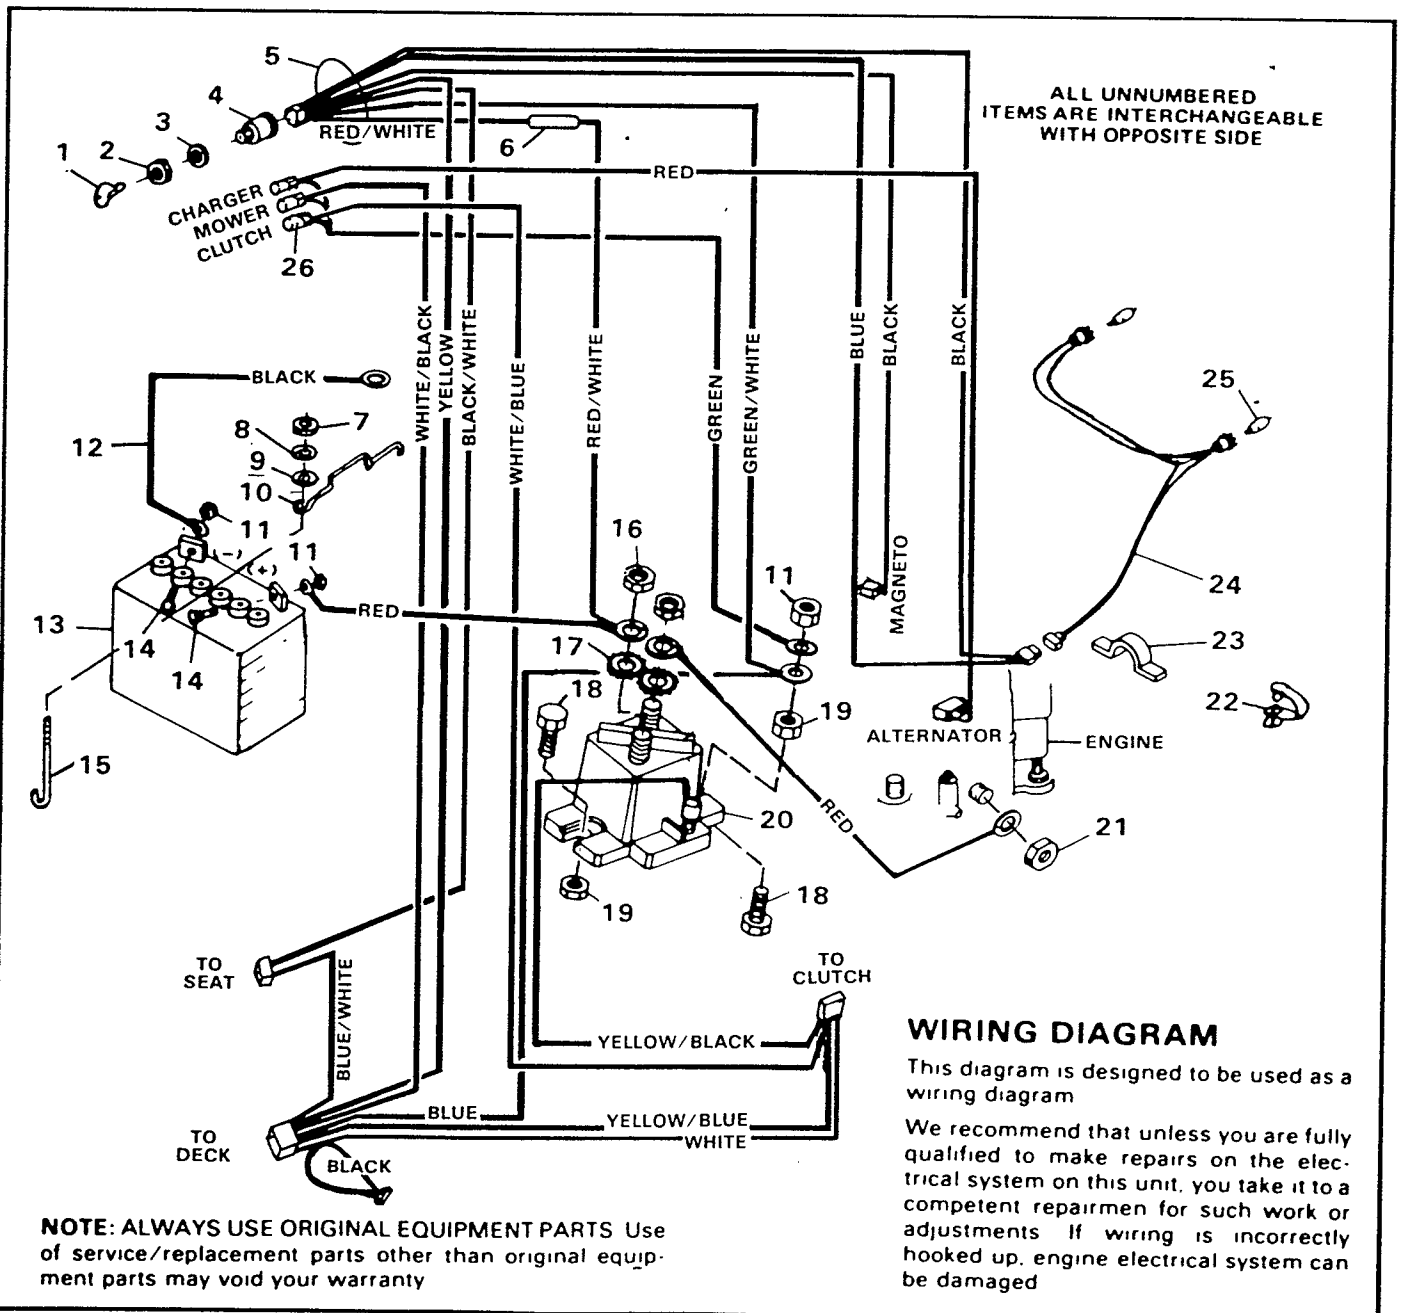

39" RIDING MOWER MODEL 3560-021

Key No.	Part No.	Description
1	300626	Key, Ignition
2	48140	Locknut (Switch Part)
3	138557	Lockwasher (Switch Part)
4	300687	Switch, Ignition
5	57474	Wire Harness Assembly
6	49211	Fuse
7	120375	*Nut, Hex, 1/4-20 Thd.
8	120380	Lockwasher, Split
9	120392	Flatwasher, 1/4 In.
10	57551	Bracket, Battery, Hold-Down
11	271172	*Nut, Keps, 1/4-20 Thd.
12	55511	Ground Wire
13	57486	Battery

Key No.	Part No.	Description
14	120854	*Carriage Bolt, 1/4-20 x 5/8 In.
15	57552	Battery Rod
16	120368	*Nut, Hex, 5/16-24 Thd.
17	138485	*Washer, Ext., Shakeproof, 5/16 In.
18	187745	*Screw, Hex Hd, 1/4-20 x 3/4 In.
19	9424215	Locknut, Hex, 1/4-20 Thd.
20	53716	Solenoid
21		Engine Part
22	54888	Retainer, Wire
23	41482	Wire Clip, Press
24	57792	Lead Wire, Headlight
25	52572	Bulb, Headlight
26	57769	Bulb, Indicator

(*) Standard Hardware Items - May Be Purchased Locally.