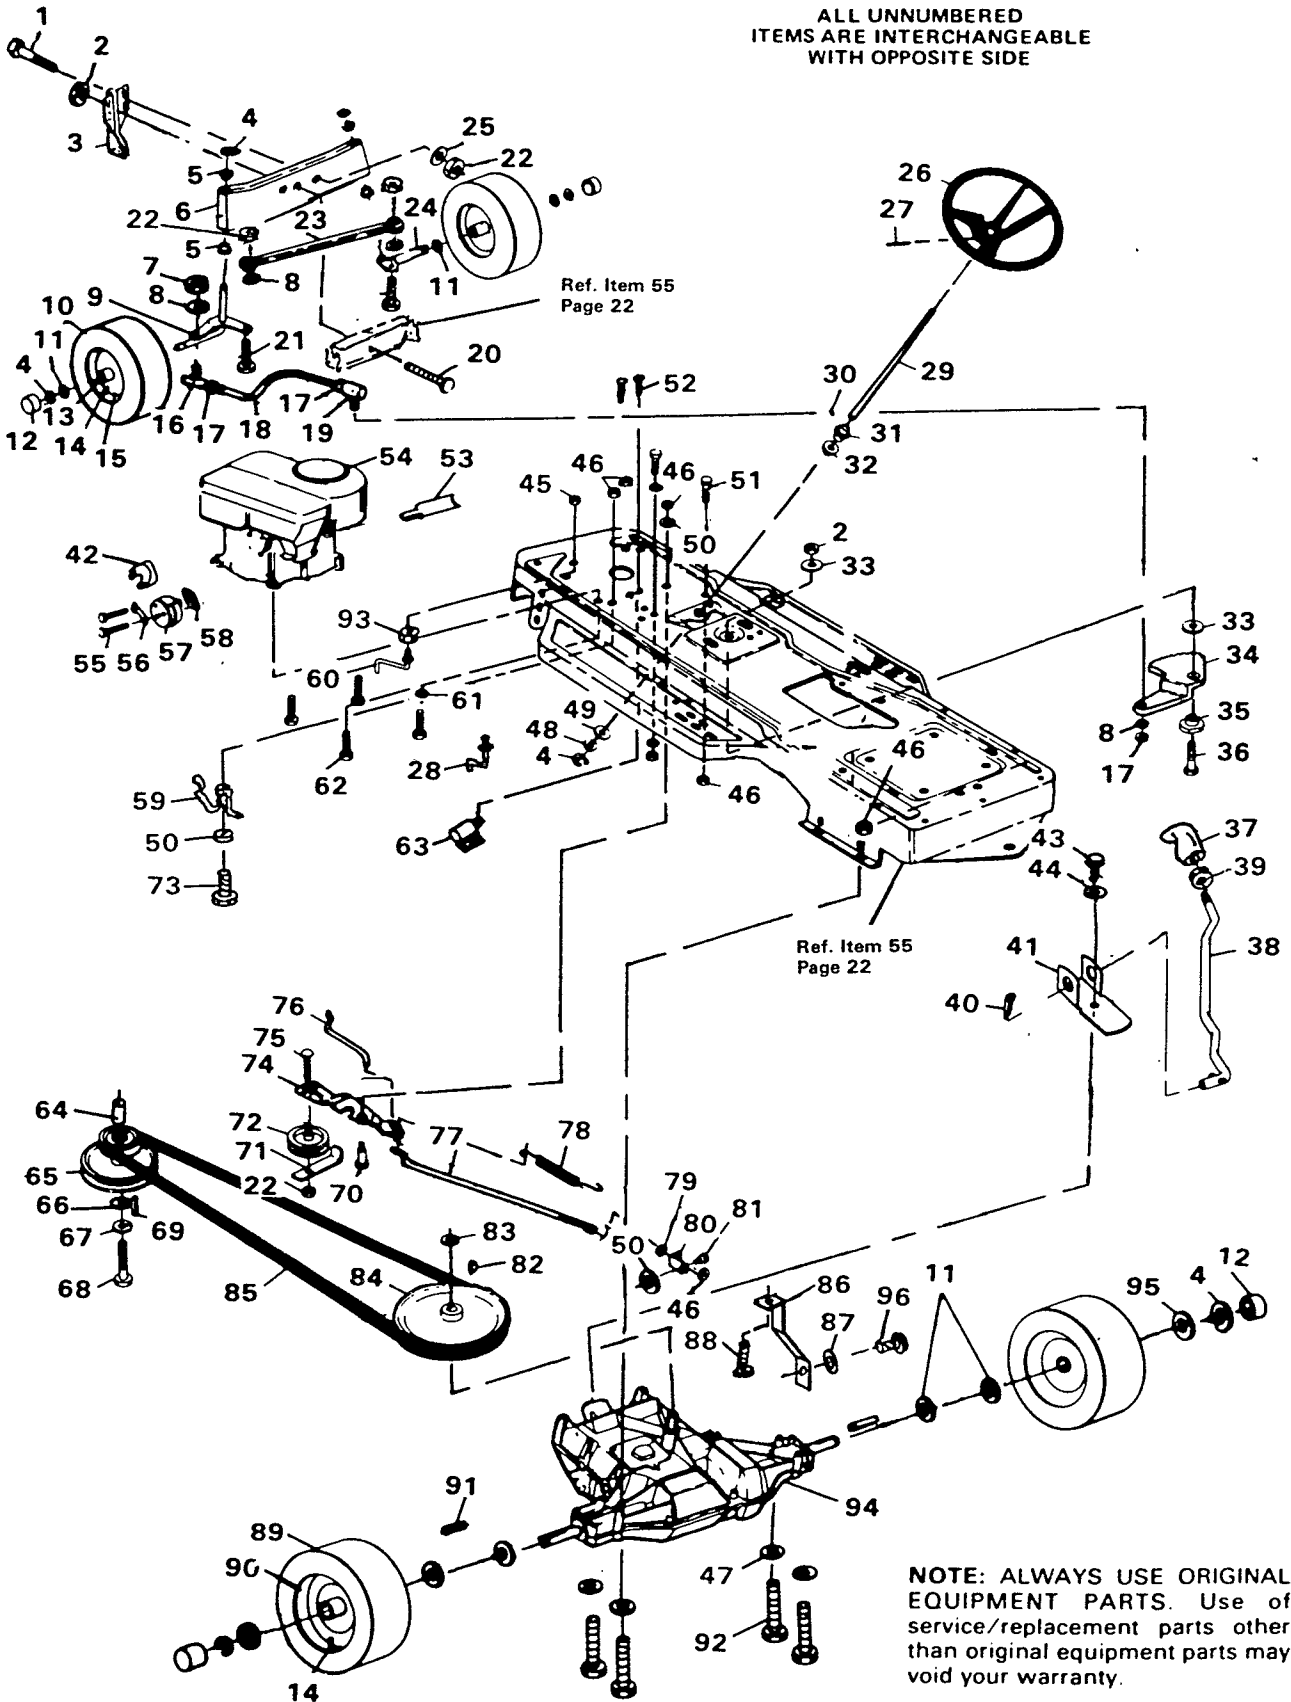

# REPAIR PARTS

39" RIDING MOWER MODEL 3560-021

ALL UNNUMBERED  
ITEMS ARE INTERCHANGEABLE  
WITH OPPOSITE SIDE

### 39" RIDING MOWER MODEL 3560-021

ALWAYS GIVE THE FOLLOWING INFORMATION WHEN ORDERING REPAIR PARTS:

1. The PART NUMBER; 2. The PART NAME; 3. QUANTITY DESIRED; 4. The MODEL NUMBER (As shown on Model Plate).  
SEND PART ORDERS AS PER INSTRUCTIONS ON THE FRONT PAGE.

### 39" RIDING MOWER MODEL 3560-021

Key No.	Part No.	Description
1	52789	Seat
2	41482	Press Clip
3	58367	Mointing Bracket, Seat
4	20507	Shoulder Bolt
5	120638	*Lockwasher, Split, 5/16 In.
6	122007	*Screw, Hex Hd, 5/16-18 x 3/4 In.
7	58242	Bracket, Seat Switch
8	58278	Spring, Seat
9	56482	Spacer
10	56907	Cover, Spring
11	44811	Screw, Taptite, 1/4-20 x 3/4 In.
12	57153	Spring, Seat
13	300284	Clip, Seat
14	995346	*Screw, Taptite, 1/4-20 x 1/2 In.
15	57170	Fender Assembly
16	301212	Reflector
17	55021	Edging, Fender
18	300763	Console
19	9413447	Locknut, 5/16-18 Thd.
20	302137	Foam, Hood, Top
21	57152	Bracket, Support
22	120228	*Screw, Hex Hd, 5/16-18 x 5/8 In.
23	122017	*Screw, Hex Hd, 5/16-18 x 1 In.
24	446363	*Flatwasher, 3/8 In.
25	56679	Filter
26	41008	Clamp, Fuel Line
27	48628	tubing, Fuel Line
28	49050	Screw, Plastite, 1/4-20 x 3/4 In.
29	57678	Bracket, Gas Tank
30	48812	Fuel Tank
31	50988	Gauge, Fuel
32	995338	Screw, Taptite, 1/4-20 x 5/8 In.
33	302227	Decal, Dash, Lower Right
34	302104	Dash, Plastic Cover
35	50607	Knob, Tharottle Control
36	159943	Screw, Ma. Pan Hd, No. 10-24 x 5/8"
37	302224	Decal, Dash, Lower Left
38	57460	Dash, Metal
39	57768	Throttle Control
40	271166	Nut, Keps, No. 10-24 Thd.
41	57407	Panel, Console Side. R.H.
42	57482	Panel, Hood side. R.H.
43	57469	Hood