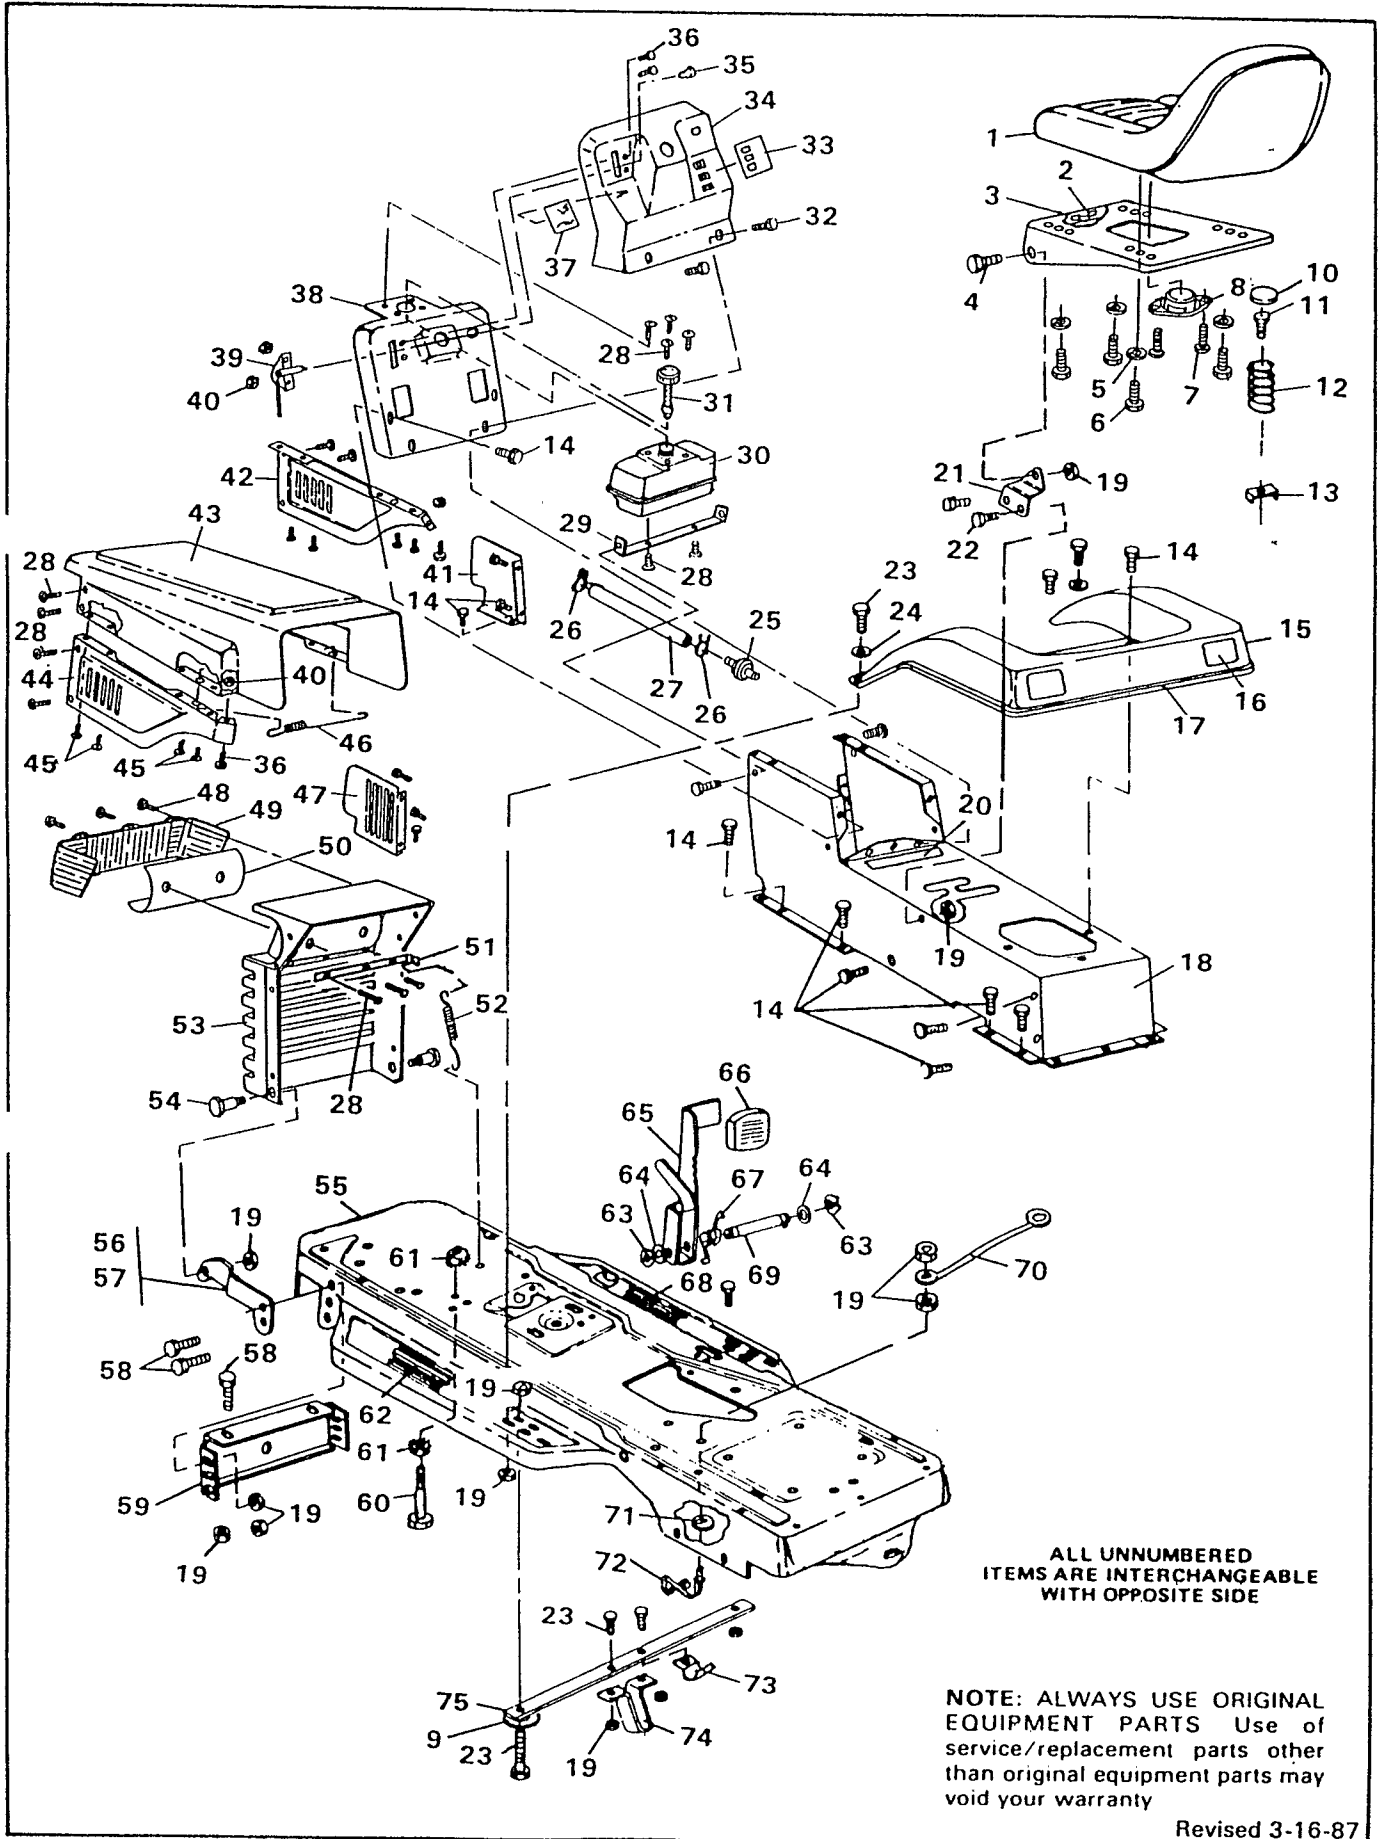

39" RIDING MOWER MODEL 3912-06

ALL UNNUMBERED
ITEMS ARE INTERCHANGEABLE
WITH OPPOSITE SIDE

NOTE: ALWAYS USE ORIGINAL
EQUIPMENT PARTS Use of
service/replacement parts other
than original equipment parts may
void your warranty

Revised 3-16-87

39" RIDING MOWER MODEL 3912-06

Key No.	Part No.	Description
1	57773	Seat
2	41482	Press Clip
3	57417	Mounting Bracket, Seat
4	20507	Shoulder Bolt
5	120638	*Lockwasher, Split, 5/16 In.
6	120834	*Screw, Hex Hd, 5/16-18 x 1/2 In.
7	160505	Screw, Phil. Hd, 1/4-20 x 3/8 In.
8	57547	Switch
9	120393	*Flatwasher, 11/32 In.
10	56907	Cover, Spring
11	44811	Screw, Taptite, 1/4-20 x 3/4 In.
12	57153	Spring, Seat
13	56060	Clip, Seat
14	995346	*Screw, Taptite, 1/4-20 x 1/2 In.
15	57170	Fender Assembly
16	57921	Reflector
17	55021	Edging, Fender
18	57461	Console
19	9413447	Locknut, 5/16-18 Thd.
20	70117	Decal, Caution
21	57152	Bracket, Support
22	120228	*Screw, Hex Hd, 5/16-18 x 5/8 In.
23	122017	*Screw, Hex Hd, 5/16-18 x 1 In.
24	446363	*Flatwasher, 3/4 In.
25	56679	Filter
26	41008	Clamp, Fuel Line
27	48628	Tubing, Fuel Line
28	49050	Screw, Plastite, 1/4-20 x 3/4 In.
29	57678	Bracket, Gas Tank
30	48812	Fuel Tank
31	50988	Gauge, Fuel
32	995338	Screw, Taptite, 1/4-20 x 5/8 In.
33	70610	Decal, Dash, R.H.
34	57467	Dash, Plastic Cover
35	50607	Knob, Throttle Control
36	159943	Screw, Ma. Pan. Hd, No. 10-24 x 5/8 In.
37	70611	Decal, Dash, L..
38	57460	Dash, Metal

Key No.	Part No.	Description
39	57768	Throttle Control
40	997316	Locknut, No. 10-24 Thd.
41	57407	Panel, Console Side, R.H.
42	57482	Panel, Hood Side, R.H.
43	57469	Hood
44	57483	Panel, Hood Side, L.H.
45	9422616	Screw, Pan Hd, No. 10-16 x 1/2 In.
46	57470	Spring, Hood
47	57408	Panel, Console Side, L.H.
48	57796	Screw, Plastite, No. 6 x 1/2 In.
49	57473	Lens, Headlight
50	70566	Decal, Reflector, Grille
51	58080	Bracket, Grill Spring
52	57478	Spring, Grille
53	57471	Grille
54	36149	Shoulder Bolt
55	57462	Main Frame
56	58088	Bracket, Grille, R.H.
57	58089	Bracket, Grille, L.H.
58	56030	Screw, Hex Hd, 5/16-18 x 3/4 In.
59	56361	Bracket, Axle Support
60	49930	Rod, Upstop
61	9413534	Locknut, 3/8-16 Thd.
62	57823	Foot Pad, L.H.
63	20864	Retaining Ring
64	2968	Spacer
65	57399	Brake Pedal Assembly
66	48160	Pad, Brake Pedal
67	57847	Spring, Return
68	57824	Foot Pad, R.H.
69	57196	Rod, Brake-Clutch
70	55511	Ground Wire
71	138538	Lockwasher, Int. Tooth, 5/16 In.
72	57259	Belt Guide
73	57569	Retainer, Wire
74	49777	Guide, Rear Deck
75	43964	Bracket, Deck Guide Support

*Standard Hardware Items - May Be Purchased Locally.

Revised 3-16-87