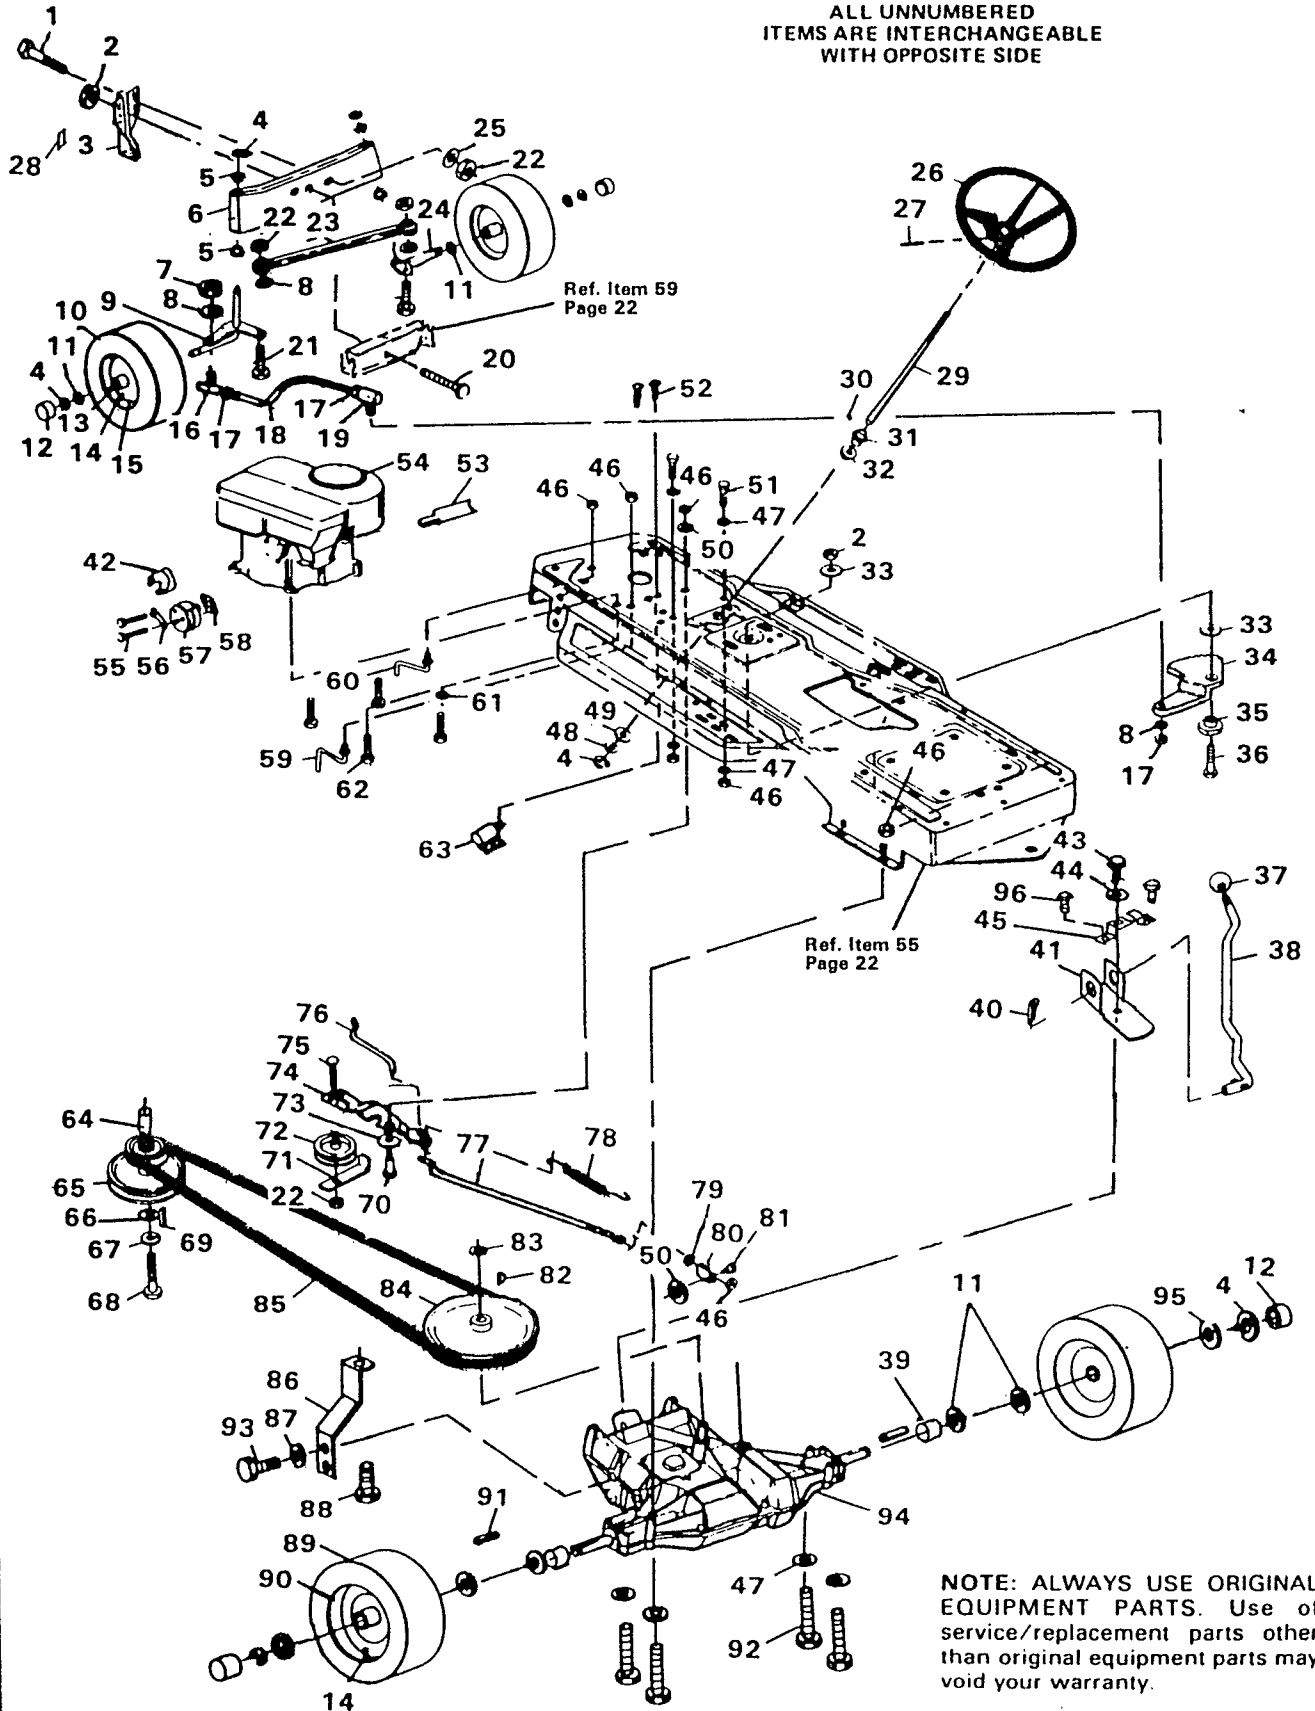

Reel

REPAIR PARTS

39" RIDING MOWER MODEL 3912-06

ALL UNNUMBERED
ITEMS ARE INTERCHANGEABLE
WITH OPPOSITE SIDE

39" RIDING MOWER MODEL 3912-06

ALWAYS GIVE THE FOLLOWING INFORMATION WHEN ORDERING REPAIR PARTS:

1. The PART NUMBER; 2. The PART NAME; 3. QUANTITY DESIRED; 4. The MODEL NUMBER (As shown on Model Plate)

SEND PART ORDERS AS PER INSTRUCTIONS ON THE FRONT PAGE

YOUR UNIT IS RIGHT HAND (RH) OR LEFT HAND (LH) AS YOU STAND BEHIND IT.

DO NOT USE KEY NUMBERS WHEN ORDERING REPAIR PARTS, ALWAYS USE PART NUMBERS.

All replacement parts will be supplied in current production colors or in a neutral color.

A handling fee is applicable to small parts orders.

Key No.	Part No.	Description
1	122207	*Screw, Hex Hd, 3/8-16 x 3 In.
2	9414074	Locknut, 1/2-13 Thd.
3	57167	Bracket, Deck Hanger
4	36625	"E" Ring
5	52407	Bearing, Front Spindle
6	55730	Front Axle Assembly
7	120369	*Nut, Hex, 3/8-24 Thd.
8	120382	*Lockwasher, Split, 3/8 In.
9	52387	Front Spindle Assembly
10	41108	Tire, Front
11	642	Flatwasher, 3/4 In.
12	40394	Hub Cap
13	39979	Bearing, Front Wheel
14	24167	Valve Stem
15	39829	Wheel w/Bearing, Front
16	21275	Ball Joint
17	124925	*Nut, Hex, 3/8-24 Thd.
18	57194	Steering Link
19	57158	Ball Joint
20	52403	Shoulder Bolt, Front Axle Pivot
21	122168	*Screw, Hex Hd, 3/8-16 x 1 1/4 In.
22	9413534	Locknut, 3/8-16 Thd.
23	57151	Tie Rod Assembly
24	52388	Front Spindle Assembly, R.H.
25	2483	Spring Washer
26	55633	Steering Wheel
27	456836	*Roll Pin, 1/4 x 2 1/4 In.
28	70574	Decal, Caution
29	57156	Shaft, Steering
30	454565	*Roll Pin, 1/4 x 1 1/4 In.
31	52428	Pinion, Steering
32	52405	Bushing
33	22265	Washer, 1/2 In.
34	52382	Sector Gear
35	52406	Eccentric
36	180177	*Screw, Hex Hd, 1/2-13 x 1 1/2 In.
37	57498	Knob, Gear Shift
38	57169	Shift Lever
39	57269	Spacer, Transaxle
40	137185	*Pin, Cotter, 1/8 x 1 In.
41	56348	Shift Bracket
42	54767	Heat Shield, Muffler
43	454856	Screw, Hex Hd, 1/4-28 x 2 In.
44	120380	Lockwasher, Split, 1/4 In. I.D.
45	57270	Bracket, Transaxle
46	9413447	Locknut, 5/16-18 Thd.
47	120393	Washer, 11/32 In.
48	21682	Washer, 3/4 In.
49	51579	Washer

Key No.	Part No.	Description
50	45602	Washer, 5/16 In.
51	120229	*Screw, Hex Hd, 5/16-18 x 3/8 In.
52	57220	Screw, Tapitite
53	54873	Trough, Oil Drain
54	Engine	§See Footnote Below
55	173063	Screw, Hex Hd, 5/16-18 x 3 1/2 In.
56		Engine Part
57	57464	Muffler
58	46708	Gasket, Muffler
59	57259	Belt Guide
60	57315	Belt Guide
61	138489	Star Washer
62	50947	Screw, Tapitite, 3/8-16 x 1 1/4 In.
63	57476	Switch
64	56430	Spacer
65	57333	Pulley
66	56431	Washer, Pilot
67	120383	*Lockwasher, Split, 7/16 In.
68	181682	Screw, Hex Hd, 7/16-20 x 4 In.
69	56432	Key
70	41890	Shoulder Bolt
71	39659	Belt Retainer
72	35374	Pulley, Idler
73	4107	Washer, 3/8 In.
74	57202	Idler Arm
75	45892	Carriage Bolt, Rd. Hd, 3/8-16 x 1 1/2 In.
76	57204	Rod, Clutch
77	57203	Brake Rod
78	56359	Spring, Clutch
79	271184	*Keys Nut, 5/16-18 Thd.
80	57217	Bracket, Brake Rod
81	20507	Shoulder Bolt
82	3021	Key, Woodruff
83	22053	Retaining Ring
84	55520	Pulley
85	57214	V-Belt
86	54690	Stabilizing Bracket
87	120638	*Lockwasher, Split, 5/16 In.
88	122007	*Screw, Hex Hd, 5/16-18 x 3/4 In.
89	57164	Tire, Rear
90	57165	Wheel, Rear
91	39628	Key, 3/16 x 3/16 x 2 1/2 In.
92	180112	*Screw, Hex Hd, 5/16-18 x 2 3/4 In.
93	35498	Screw, Tapitite, 5/16-18 x 3/4 In.
94	Transaxle	†Peerless, 5 speed, Model 900
95	42815	Flatwasher, 3/4 In.
96	63069	Owner's Manual

*Standard Hardware Items - May Be Purchased Locally.

†Contact Tecumseh/Peerless authorized service dealer for parts and warranty.

§Contact Engine Manufacturer's authorized service dealer (See Engine Manual) for parts and warranty.