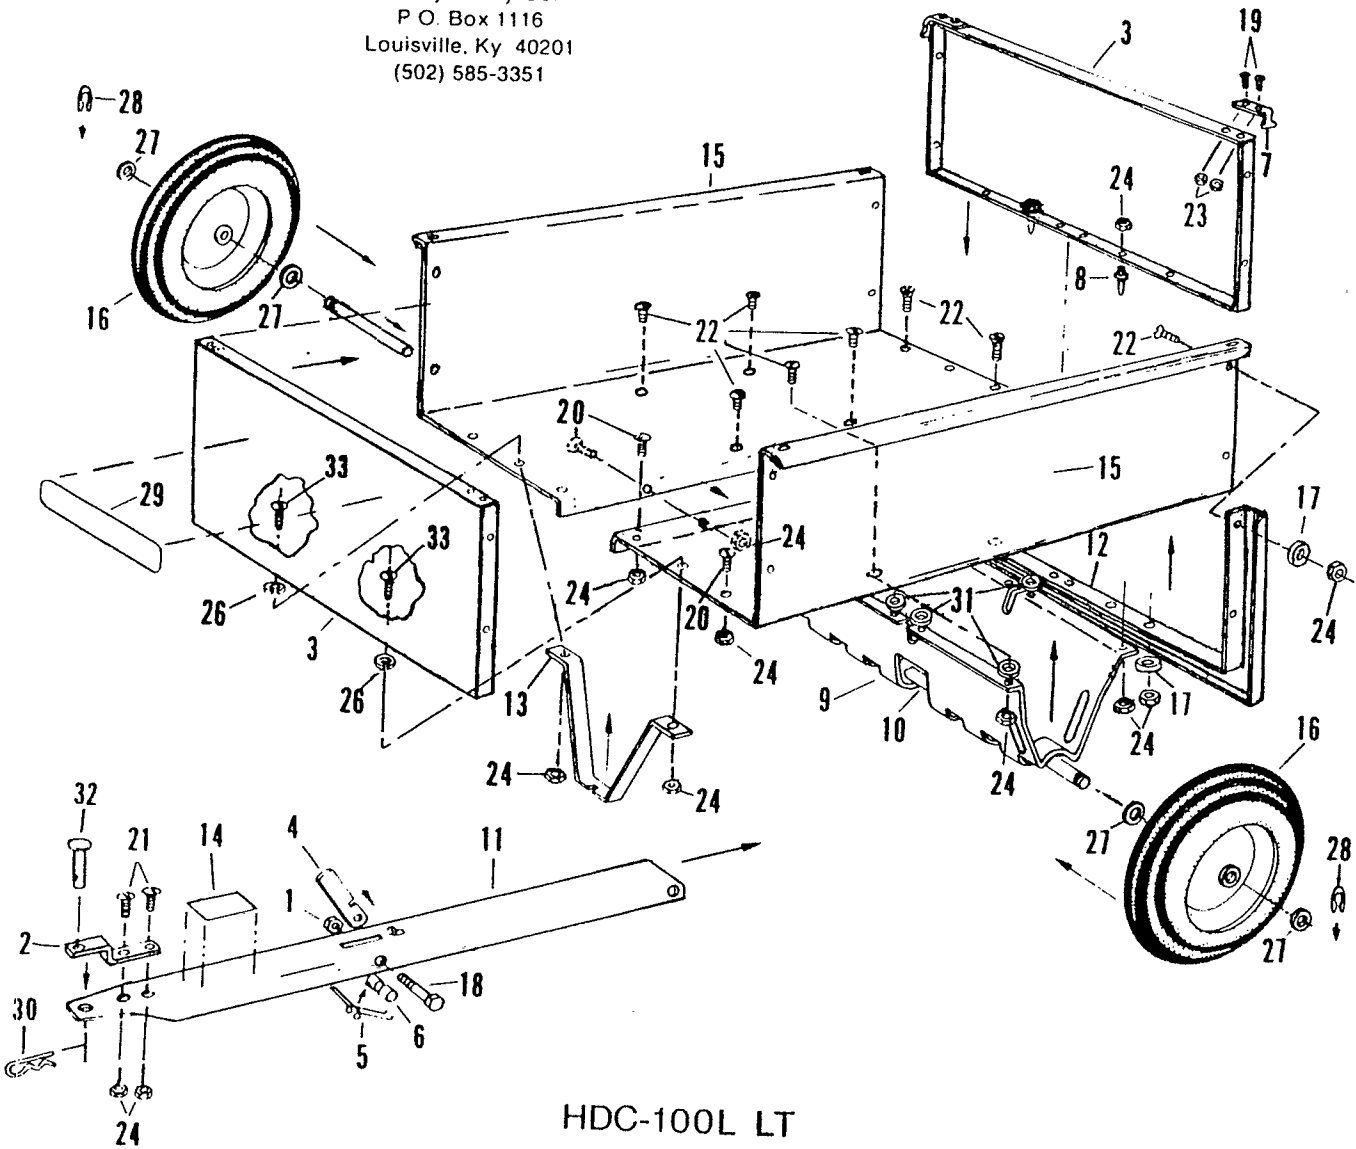

### HDC-100L LT PARTS LIST

REF. PART NO.	PART NO.	DESCRIPTION	QTY.	REF. PART NO.	PART NO.	DESCRIPTION	QTY.
1	B-1675P	Hex Lock Nut, 3/8"	1	17	R-618	Special Washer	8
2	B-3034-10	Clevis	1	18	1M1256P	Hex Head Bolt, 3/8" x 3-1/2"	1
3	B-5363-14	End Panel, F/R	2	19	20M0808P	Round Head Screw, 1/4" x 1/2"	4
4	B-3301-10	Lock Bar (Handle)	1	20	20M1008P	Round Head Screw, 5/16" x 1/2"	2
5	B-3303	Handle Spring	1	21	20M1012P	Round Head Screw, 5/16" x 3/4"	10
6	B-3305	Handle Spacer	1	22	26M1012P	Flat Head Screw, 5/16" x 3/4"	2
7	B-3306-01	Gate Lock Bracket	2	23	B-4785	Nylon Insert Nut, 1/4"	16
8	B-3307	Gate Retainer Pin	2	24	B-4786	Nylon Insert Nut, 5/16"	4
9	B-4599-14	Axle Support Bracket	1	26	40M1000P	Lock Washer, 5/16"	33
0	B-5371	Axle	1	27	45M2525P	Flat Washer, 3/4"	2
1	B-5370-14	Drawbar	1	28	B-4305	"E" Ring, 3/4"	4
2	B-5364-14	Support Channel	1	29	B-3581-R	Logo Decal	2
3	B-3520-14	Lock Bracket	1	30	D-146P	Hairpin Cotter, 1/8"	1
4	B-5482	Caution Decal	1	31	45M2121P	Flat Washer, 5/8"	1
5	B-5369-14	Bed Half, R/L	1	32	B-3861	Drawbar Pin, 1/2" x 2-1/4"	8
6	B-5372	Wheel	2	33	20M1016P	Round Head Screw, 5/16" x 1"	1
			2				2

### PARTS LIST

Ref. No.	Part No.	Description	Qty.
1	R-821-10	Drawbar Clevis	1
2	B-4679	Logo Decal	1
3	B-5453-10	Tray	1
4	B-3593-10	Drawbar	1
5	B-4892-10	End Panel (with hole)	1
6	B-5454	Axle	1
7	B-5423	Tine	11
8	B-4656-10	End Panel (with tabs)	1
9	B-3861	Hitch Pin, 1'2" x 2-1/2"	1
10	F-577	"E" Ring, 5/8"	1
11	B-1946	Caution Decal	1
12	D-146P	Hairpin Cotter	1
13	20M1012P	Round Head Screw, 5/16"x3/4"	8
14	20M1016P	Round Head Screw, 5/16"x1"	2
15	B-4786	Nylon Insert Nut, 5/16"	10
16	B-5456	Flat washer, 5/8"	6
17	B-3922	Caution Decal	1
18	B-5425	Spacer/Bearing Half	22
19	45M1111P	Flat Washer- 5/16"	6