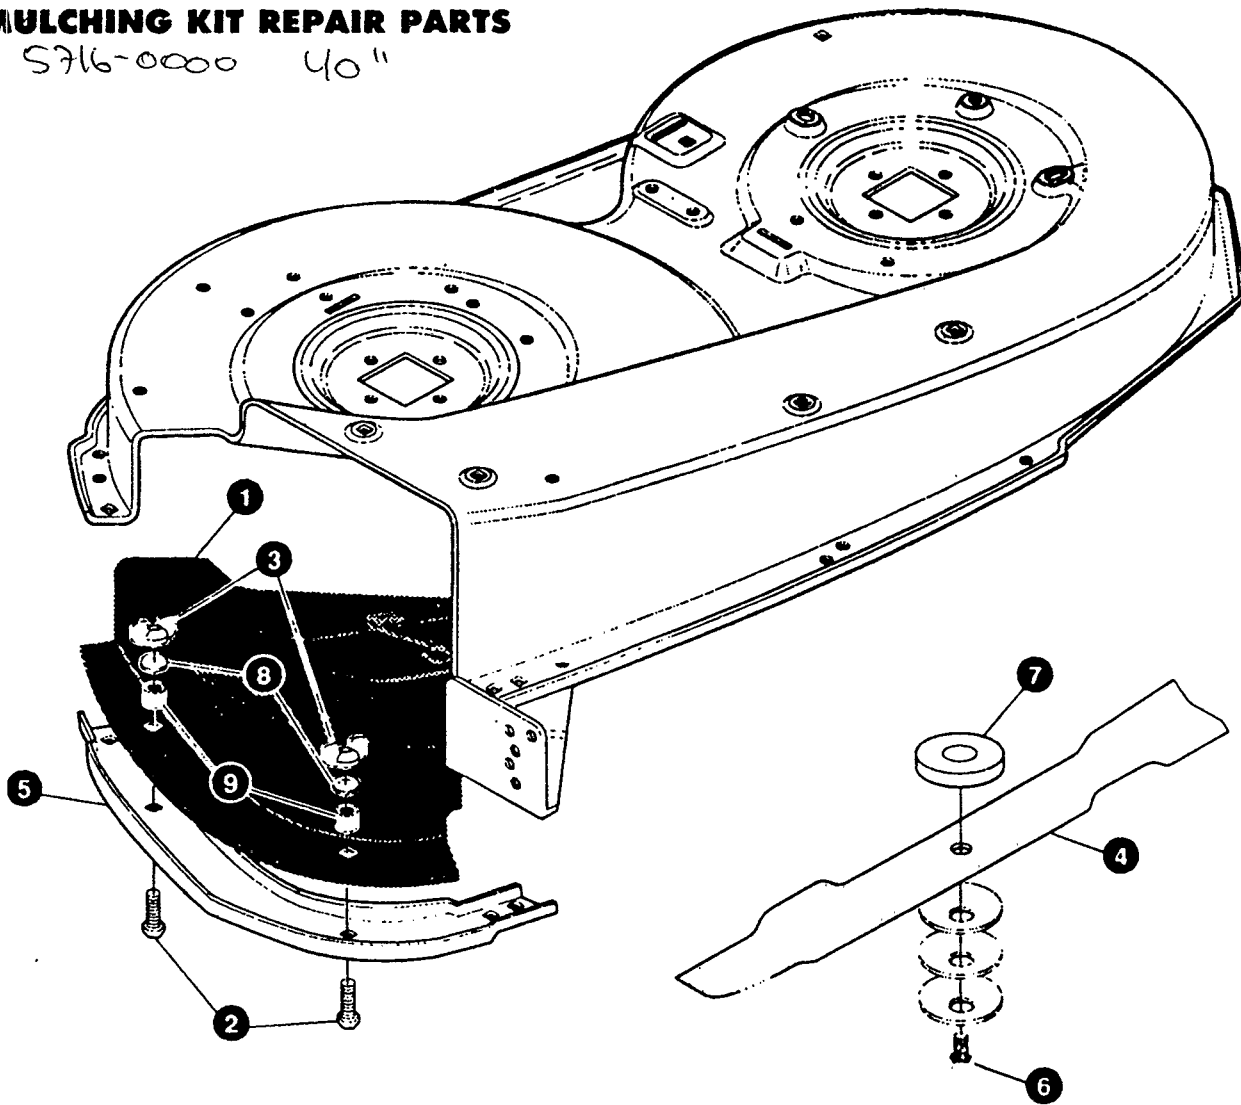

# MULCHING KIT REPAIR PARTS

576-0000 40"

key#	part#	description	qty.
1	326405-853	MULCHING PLUG	1
2	126360	BOLT, 5/16-18X.100 CARR	2
3	327457	NUT, 5/16-18 WING	2
4	325761350277	BLADE 40" MULCHING 20 32	1
5	326480-853	TOE GUARD-MULCHER	1
6	47665	BOLT 3 8 24X1 25 LOCKING	2
7	32761J	WASHER FLAT 391X1 00X 194	2
8	138485	WASHER, EXLK 320X 61X 03	2
9	327613	SPACER 344X 63X 500	2