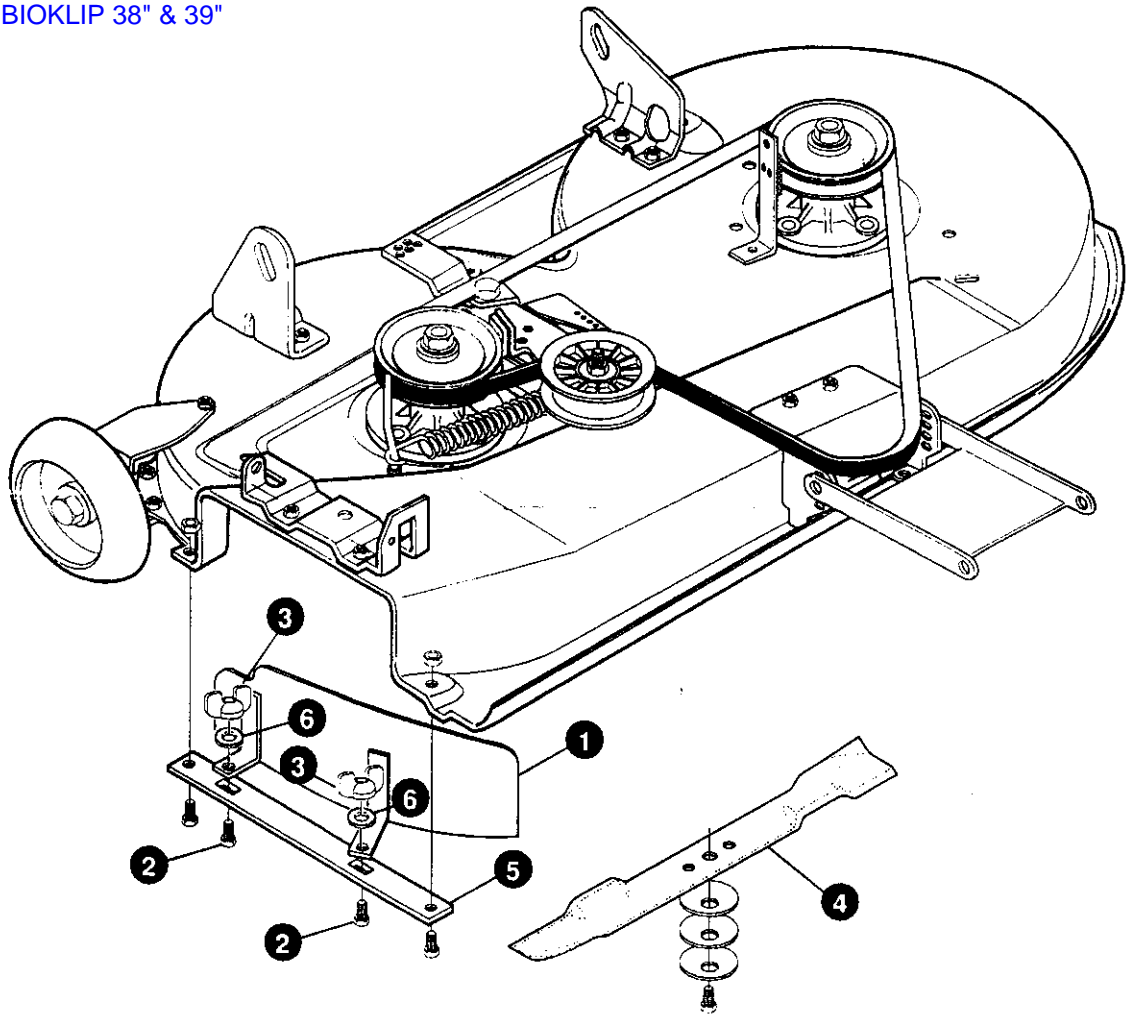

MULCHING KIT REPAIR PARTS

5715 BLOKLIP 38" & 39"

| key# | part# | description | qty. |
|------|----------|-----------------------------|------|
| 1 | * 325279 | MULCHING PLUG | 1 |
| 2 | 126216 | BOLT, 5/16-18X.75 CARR | 2 |
| 3 | 327457 | NUT, 5/16-18 WING | 2 |
| 4 | 326160 | BLADE, 39" MULCHING | 1 |
| 5 | 326295 | BAR, SKID | 1 |
| 6 | 138485 | WASHER, EXLK .320X .61X .03 | 2 |