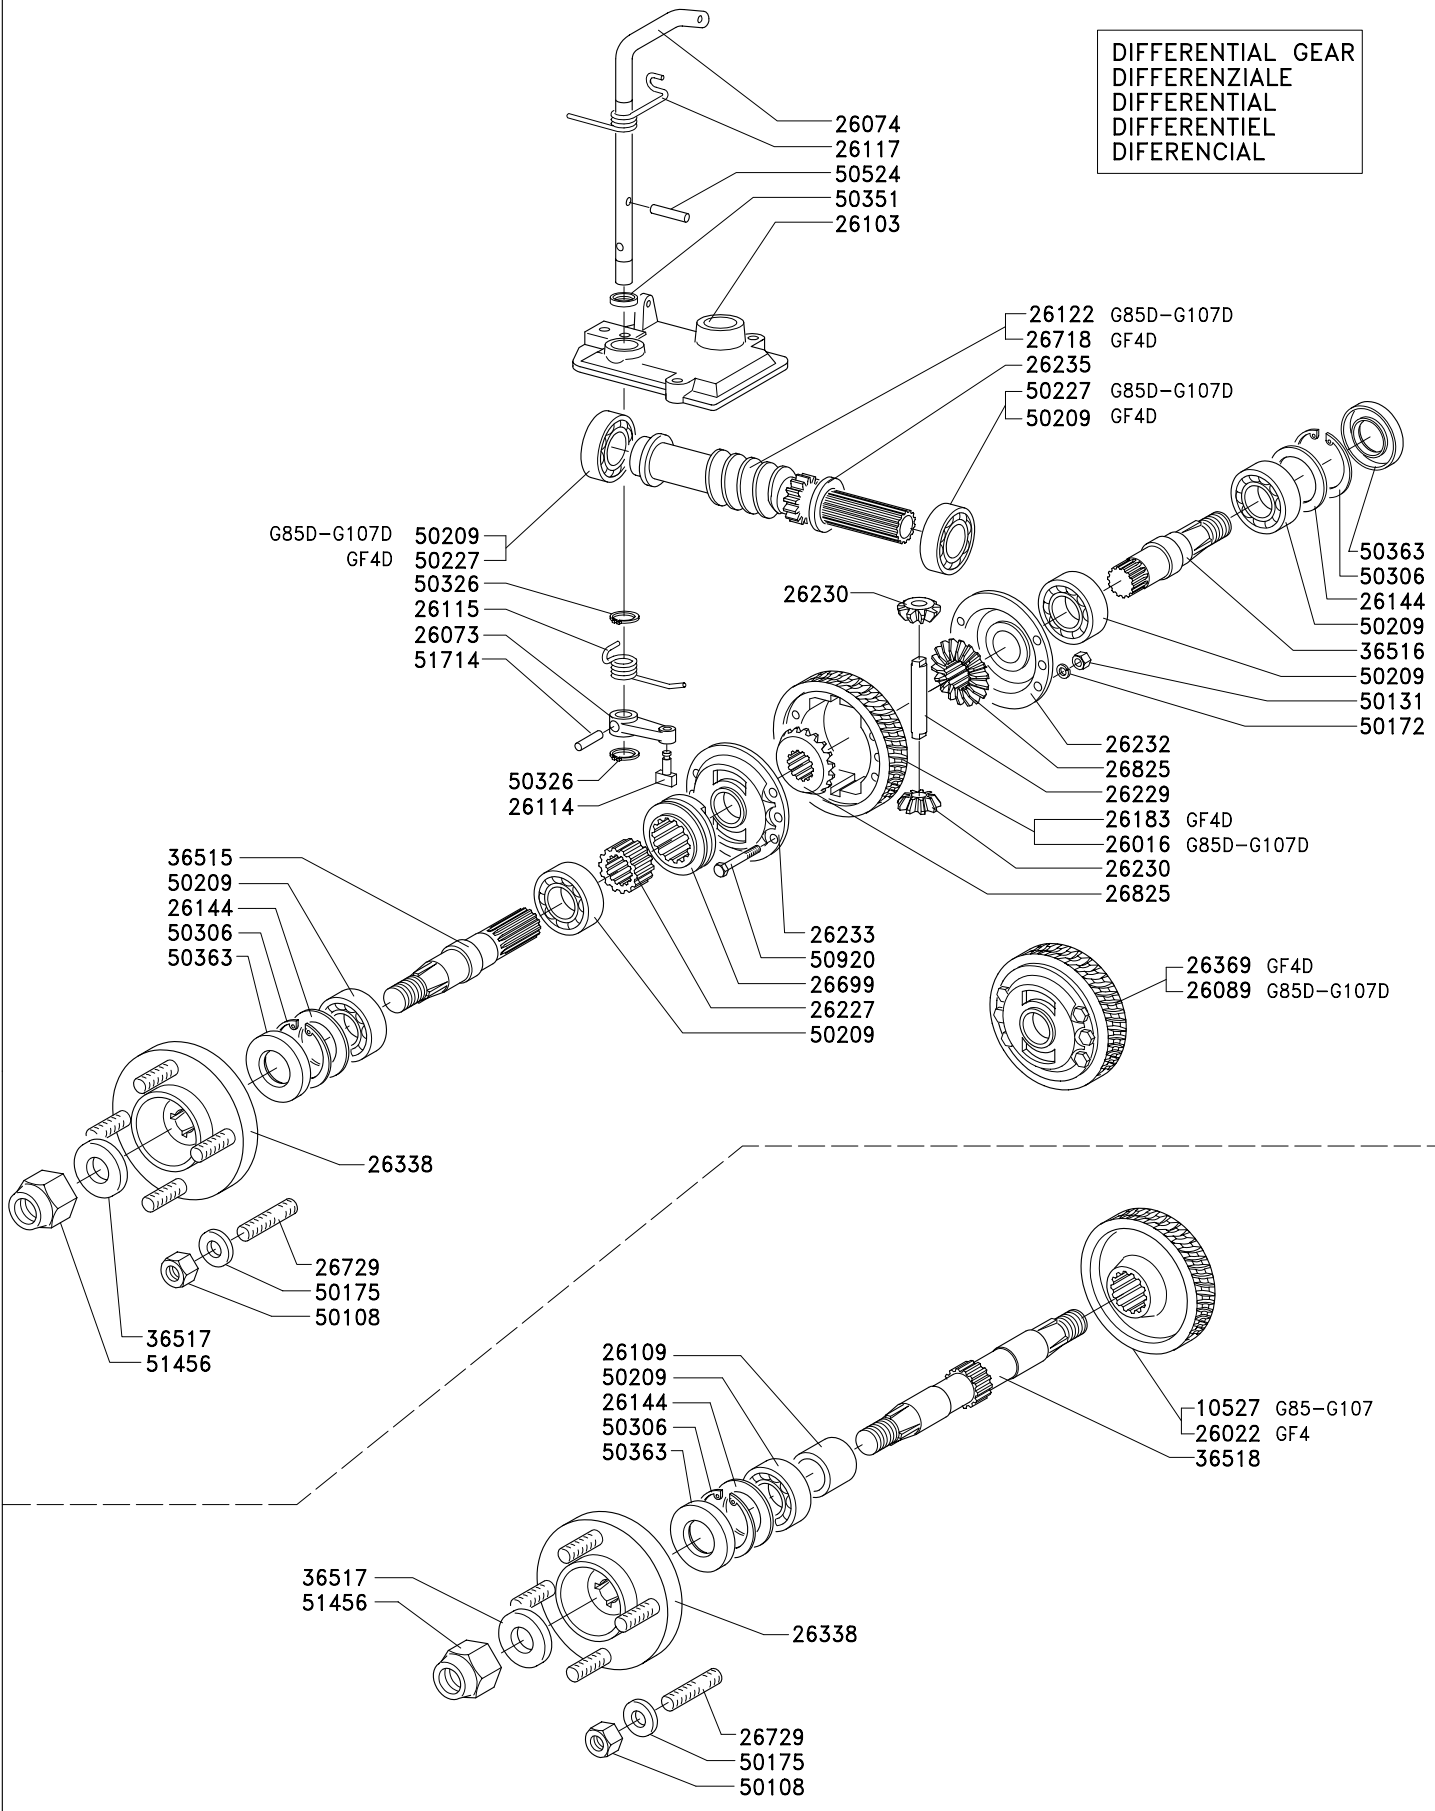

DIFFERENTIAL GEAR
DIFFERENZIALE
DIFFERENTIAL
DIFFERENTIEL
DIFERENCIAL