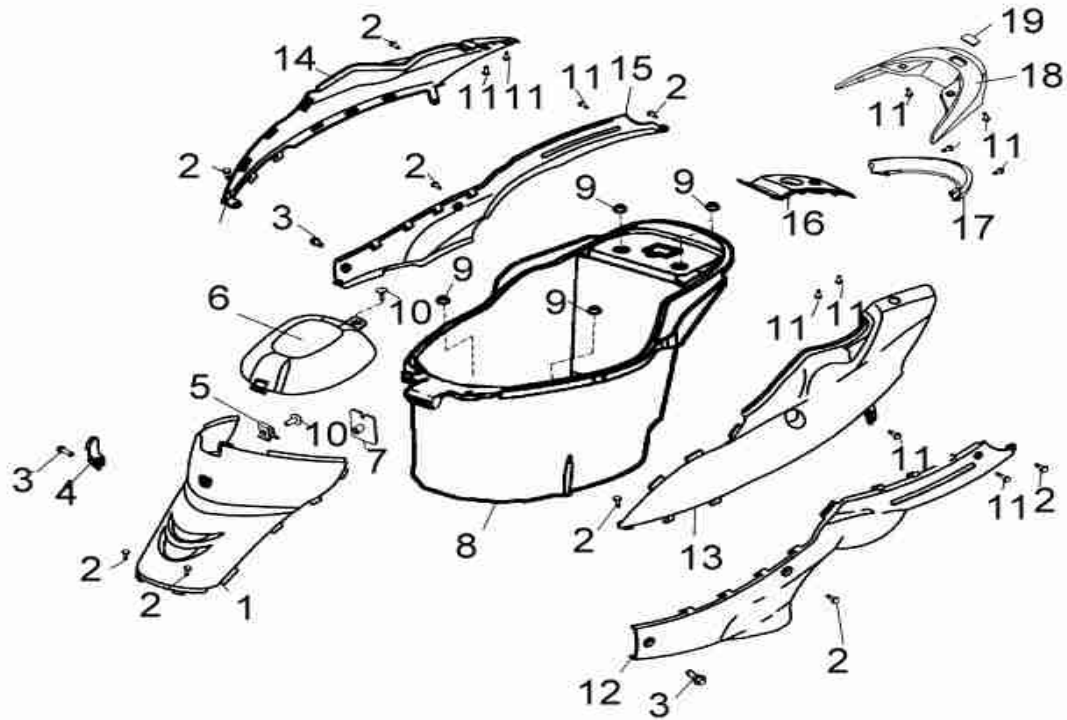

POS	QTY	PARTNUMBER	BESKRIVELSE	DESCRIPTION
1	1	404119	PANEL UNDER SÆDE FOR	COVER UNDER SEAT FRONT - F30.1
2	10	296039	PLADESKRUE M4,8X16 SPIDS	SCREW M4,8X16
3	3	404121	FLANGEBOLT M6X12	FLANGEBOLT M6X12 - F30.3
4	1	404122	KROG BAG	HOOK REAR F30.4
5	1	404123	SKRUE KLEMME	CLIP NUT - F30.5
6	1	404124	DÆKSEL FOR MOTOR	COVER FOR ENGINE - F30.6
7	1	404125	BESLAG	BRACKET FOR HOOK - F30.7
8	1	404126	SÆDEBRØND	SEAT INNER - F30.8
9	4	404127	MØTRIK M6	NUT M6 - F30.9
10	2	404128	BOLT	BOLT - F30.10
11	10	296028	PLADESKRUE M4,2X13 SPIDS	SCREW M4,2X13
12	1	404130	PANEL V. N. SORT 50-4 FREE	COVER LOWER LEFT BLACK FREE 50-4- F30.12
13	1	404134	PANEL V. Ø. SORT 50-4 FREE	COVER UPPER L BLACK FREE 50-4 - F30.13
14	1	404137	PANEL H. Ø. SORT 50-4 FREE	COVER UPPER R BLACK FREE 50-4 - F30.14
15	1	404140	PANEL H. N. SORT 50-4 FREE	COVER LOWER R BLACK FREE50-4 - F30.15
16	1	404144	PANEL VED TANK SORT	COVER FUELTANK BLACK FREE 50-4 - F30.16
17	1	404147	PANEL BAGLYGTE SORT	COVER TAILLAMP BLACK FREE 50-4- F30.17
18	1	404150	PANEL BAGAGEBÆRER SORT FREE 50-4	COVER TAIL SUPPORT BLACK FREE50-4 F30.18
19	1	404153	INDSTIK SORT	INSERT COVER BLACK FREE 50-4 - F30.19B