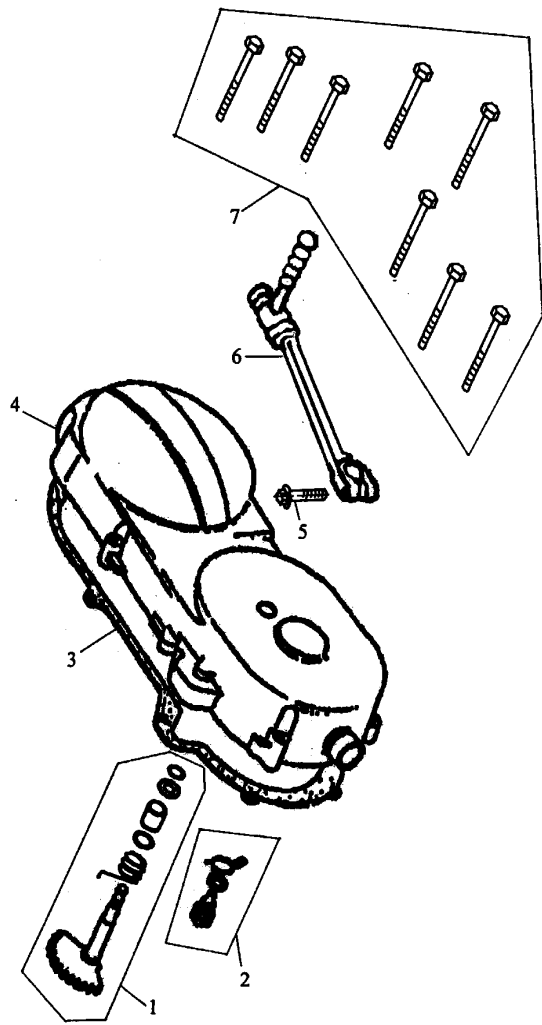

Model

City 50-4

Left cover

Pos	Vare nr. / Part no.	Qty	Beskrivelse	Description
1	700111	1	Starterdrev	Shaft assy
2	700112	1		Cam pawl assy
3	700113	1	Pakning	Gasket
4	700114	1	Hus	Housing
5	700115	1	Bolt	Bolt
6	700116	1	Kick-starter	Kick-starter
7	700117	8	Bolt	Bolt