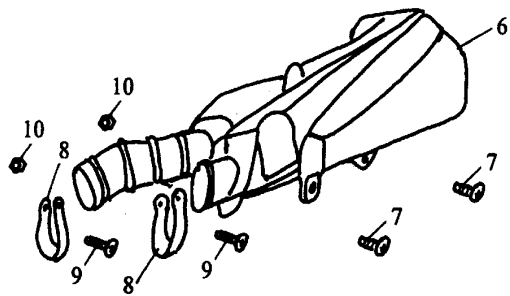

Model City 50-4

Muffler and air cleaner

Pos	Vare nr. / Part no.	Qty	Beskrivelse	Description
1	700140	1	Skærm	Guard
2	700141	1	Bolt	Bolt
3	700142	1	Bolt	Bolt
4	700143	1	Pakning	Gasket
5	700144	2	Møtrik	Nut
6	700145	1	Luffilter	Air filter
7	700146	2	Skrue	Screw
8	700147	2	Spænde	Hoop
9	700148	2	Skrue	Screw
10	700149	2	Møtrik	Nut
11	700346	1	Exhaust	Muffler