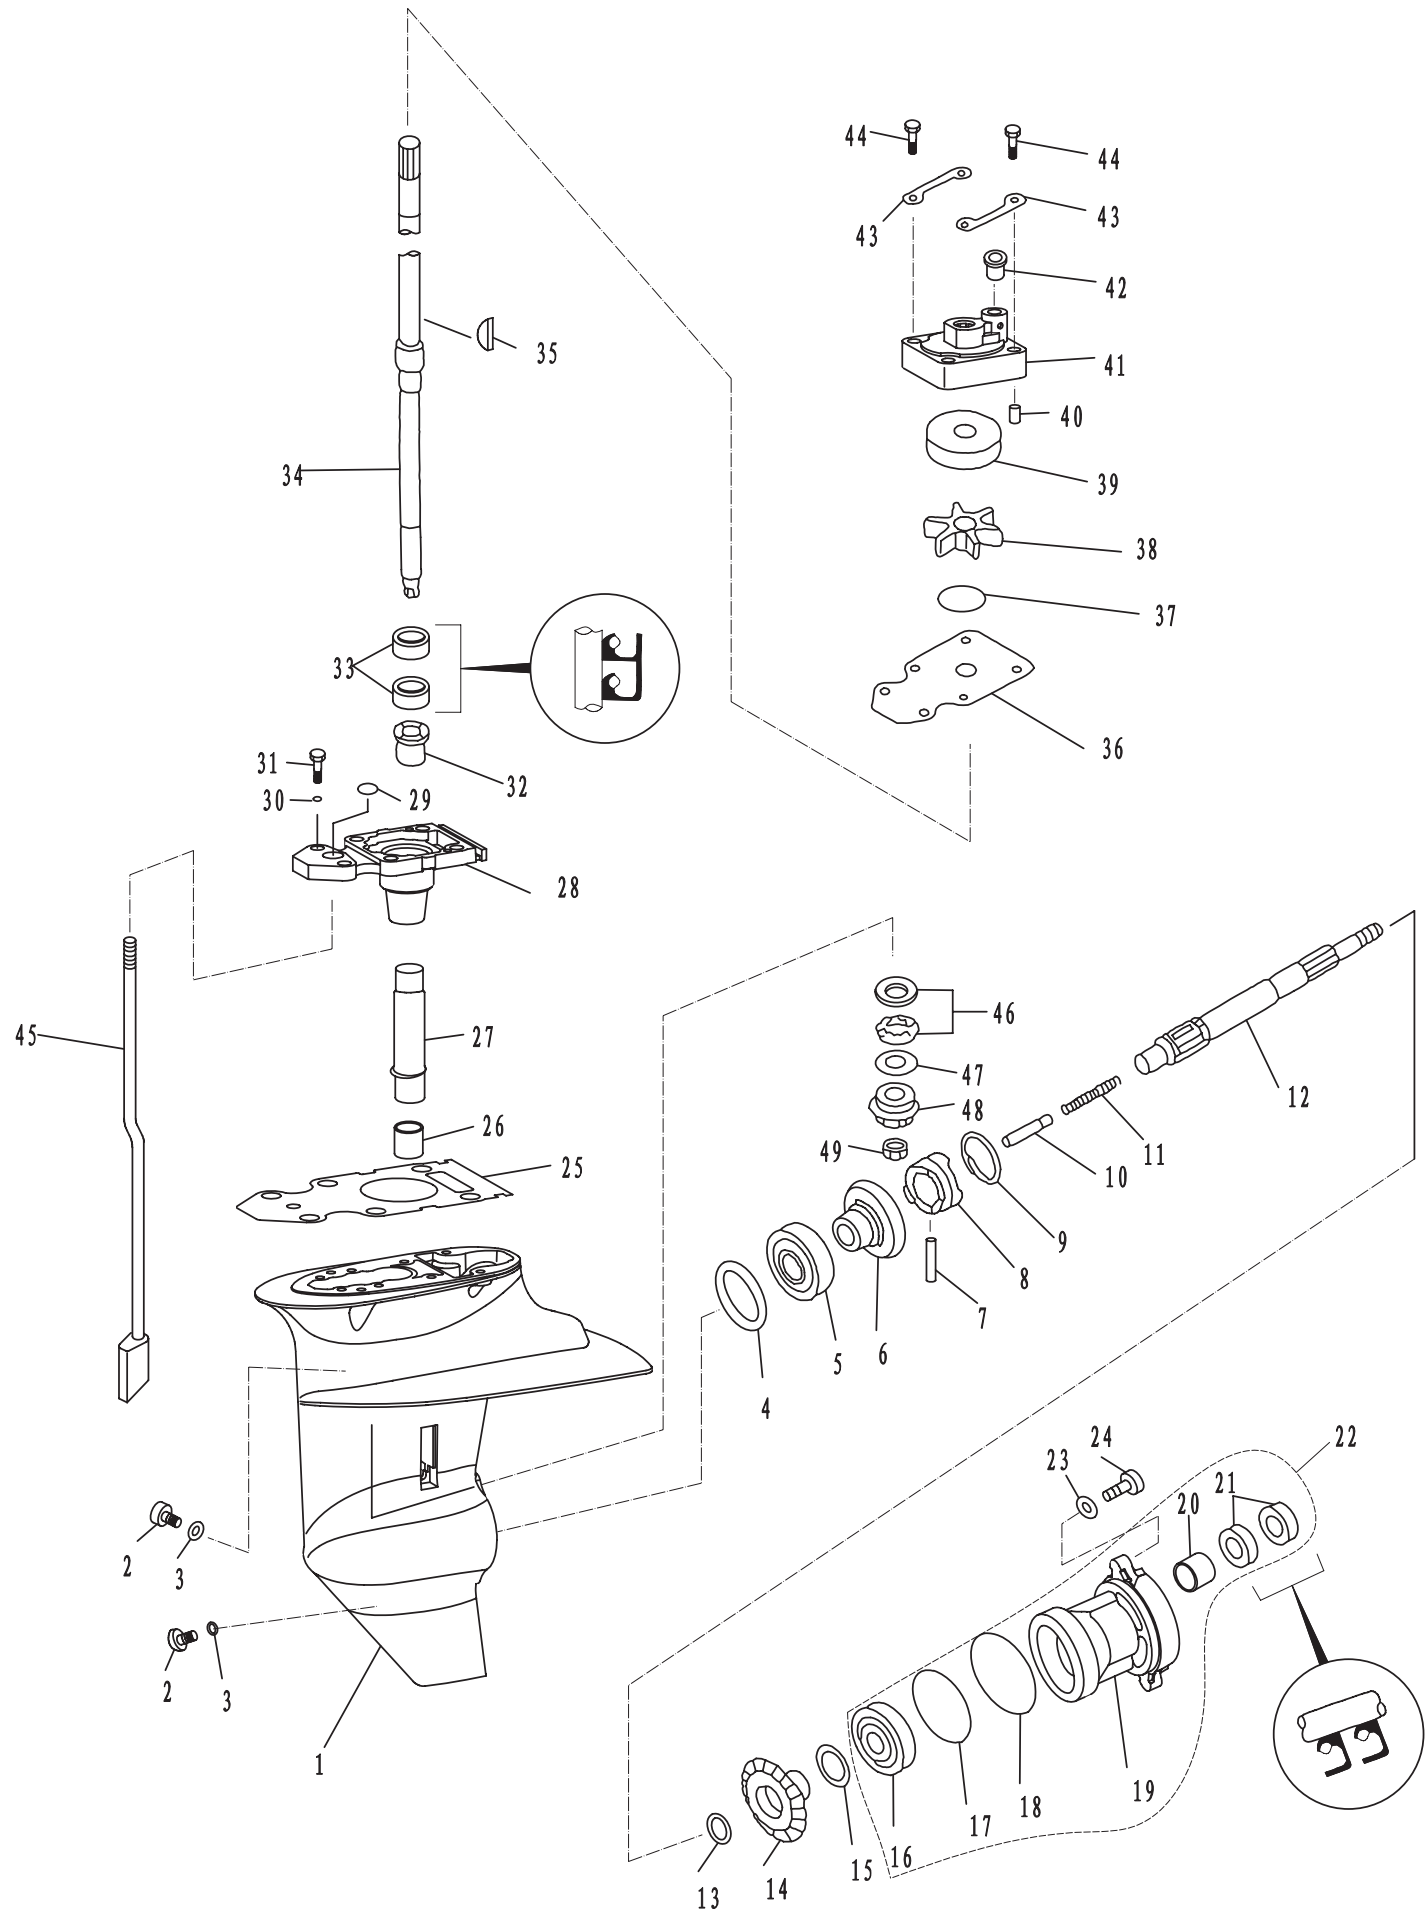

POS	QTY	PARTNUMBER	BESKRIVELSE	DESCRIPTION
1	1	409709	GEARHUS	LOWER CASING
2	2	408816	OLIEPROP	OILDRAIN SCREW
3	2	408817	PAKNING	GASKET
4	1	409710	SHIM (T:0.10MM)	SHIM (T:0.10MM)
4	1	409711	SHIM (T:0.12MM)	SHIM (T:0.12MM)
4	1	409712	SHIM (T:0.15MM)	SHIM (T:0.15MM)
4	1	409713	SHIM (T:0.18MM)	SHIM (T:0.18MM)
4	1	409714	SHIM (T:0.30MM)	SHIM (T:0.30MM)
4	1	409715	SHIM (T:0.40MM)	SHIM (T:0.40MM)
4	1	409716	SHIM (T:0.50MM)	SHIM (T:0.50MM)
5	1	409717	KUGLELEJE	BEARING
6	1	409718	TANDHJUL	GEAR, FORWARD
7	1	409719	LÅSEPAL	LOCKPIN
8	1	409720	KLO KOBLING	CLUTCH
9	1	409721	SEEGERRING	RING, CLUTCH
10	1	409722	STIFT	PLUNGER, SHIFT
11	1	409723	FJEDER	SPRING
12	1	409724	UDGANGSAKSEL	PROPELLER SHAFT
13	1	409725	SKIVE	WASHER, REVERSE GEAR
14	1	409726	TANDHJUL	GEAR, REVERSE
15	1	409727	SHIM (T:0.10MM)	SHIM (T:0.10MM)
15	1	409728	SHIM (T:0.20MM)	SHIM (T:0.20MM)
15	1	409729	SHIM (T:0.30MM)	SHIM (T:0.30MM)
15	1	409730	SHIM (T:0.40MM)	SHIM (T:0.40MM)
15	1	409731	SHIM (T:0.50MM)	SHIM (T:0.50MM)
16	1	90200248	KUGLELEJE 6005 RS	BALL BEARING
17	1	409732	O-RING	O-RING
18	1	409733	O-RING	O-RING
19	1	409734	DÆKSEL GEARHUS	COVER GEARHOUSING
20	1	409735	KUGLELEJE	BEARING 17BM2312
21	2	409736	PAKDÅSE 17X30X6	OIL SEAL 17X30X6
22	1	409737	DÆKSEL MED TANDHJUL, LEJER	COVER ASSY, LOWER CASING
23	2	90102309	PLANSKIVE M6	WASHER M6
24	2	90122131	FLANGEBOLT M6X20	FLANGEBOLT M6X20
25	1	409738	SKIVE	WASHER
26	1	409739	KUGLELEJE	BEARING F1420
27	1	409740	BØS	BUSH
28	1	409741	PTO STYR	BASE, DRIVE SHAFT
29	1	409742	O-RING	O-RING
30	2	90102310	PLANSKIVE M8	WASHER M8
31	2	90122151	FLANGEBOLT M8X25	FLANGEBOLT M8X25
32	1	409743	KUGLELEJE	BEARING
33	2	409744	PAKDÅSE 20X30X69	OIL SEAL, DRIVE SHAFT 20X30X69
34		409745	AKSEL LANG	DRIVE SHAFT ASSY L
35	1	409747	NOT	KEY, WOODRUFF
36	1	409748	PLADE	OUTER PLATE
37	1	408925	O-RING 2X24X31	O-RING 2X24X031
38	1	409749	IMPELLER	IMPELLER
39	1	409750	IMPELLERHUS	IMPELLER HOUSING