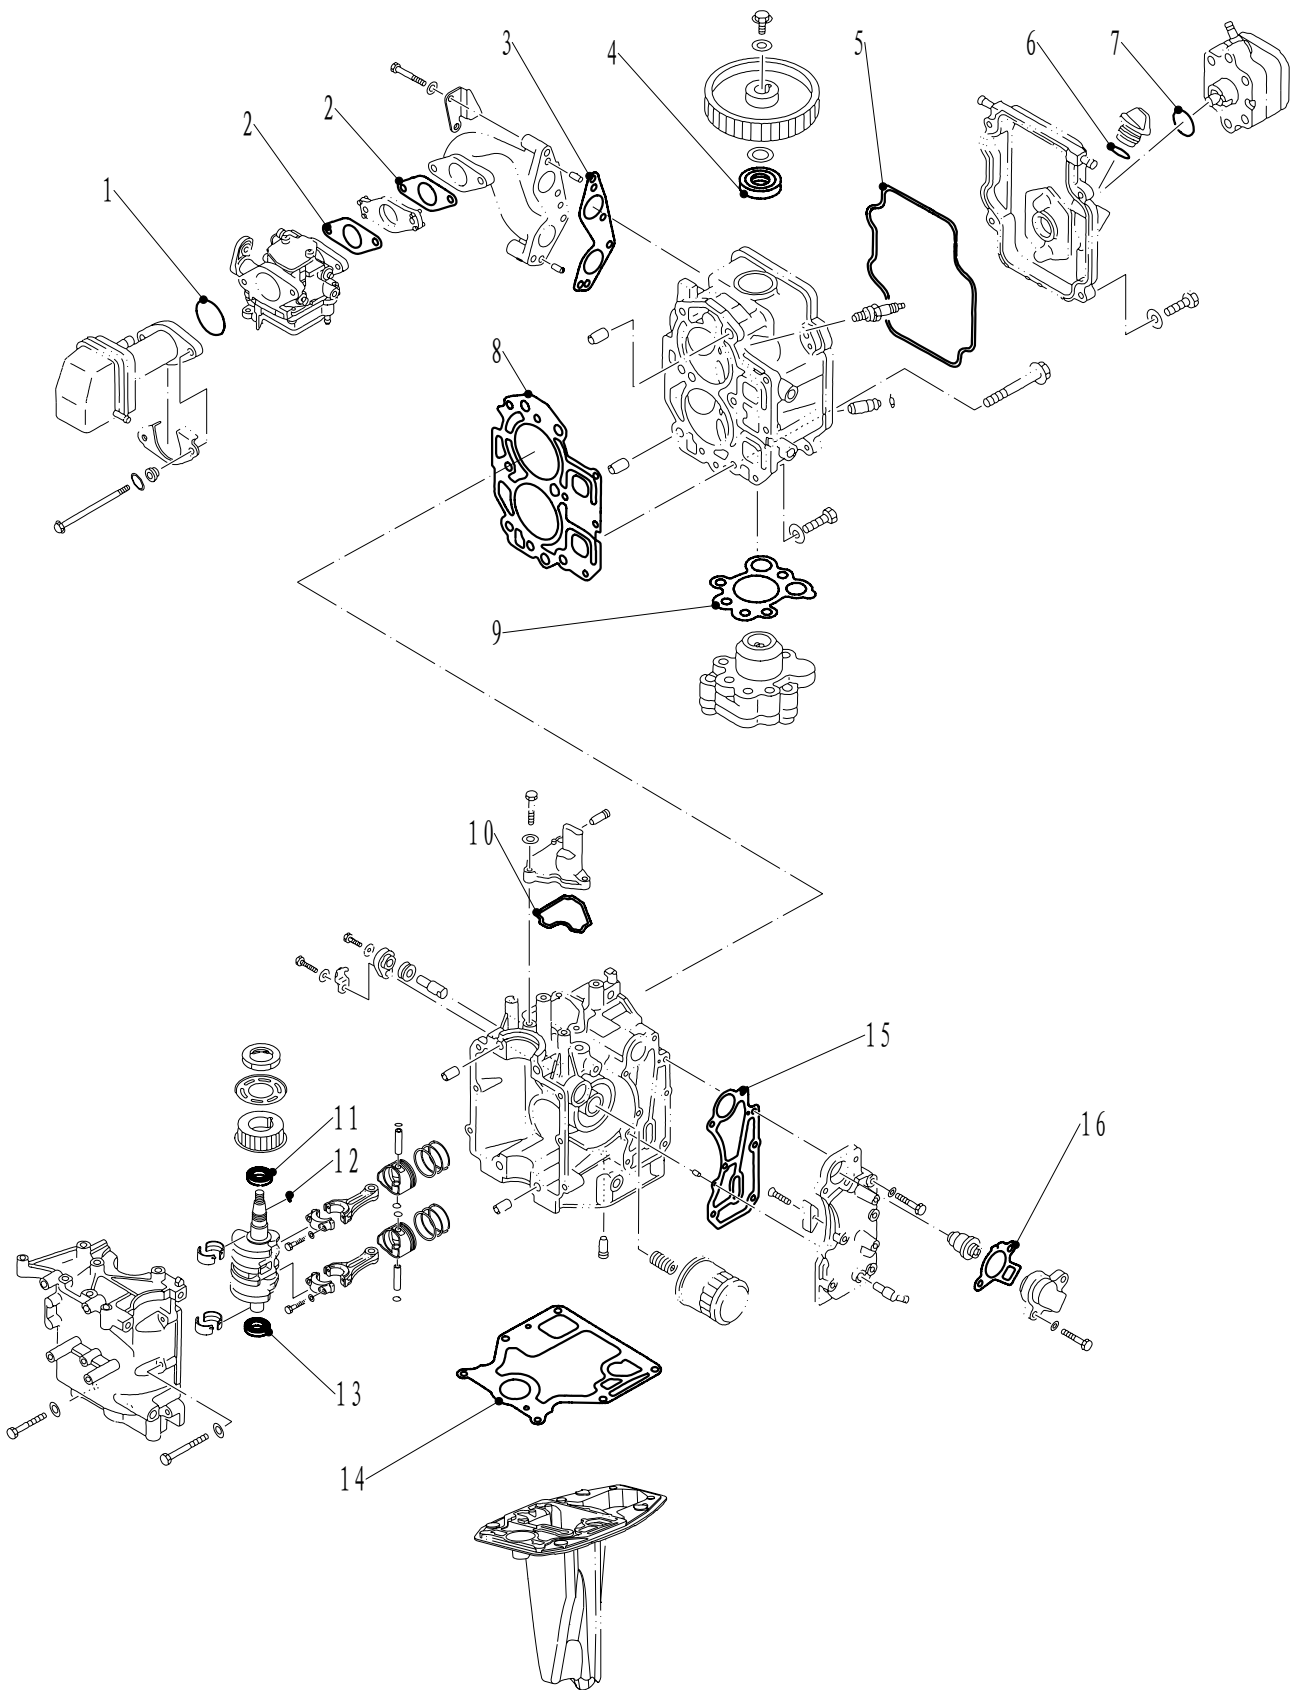

POS	QTY	PARTNUMBER	BESKRIVELSE	DESCRIPTION
1	1	409794	O-RING 35.5X1.8	O-RING 35.5X1.8
2	2	409788	PAKNING	GASKET
3	1	409787	PAKNING	GASKET, MANIFOLD
4	1	409870	PAKDÅSE 18X35X7	OIL SEAL 18X35X7 R
5	1	409841	VENTILDÆKSELPAKNING	VALVECOVERGASKET
6	1	409936	O-RING	O-RING
7	1	409879	O-RING	O-RING
8	1	409837	TOPPAKNING	HEADGASKET
9	1	409872	PAKNING	MAT, QIRPROOF
10	1	409811	PAKNING	BREATHER GASKET
11	1	409826	PAKDÅSE 25X40X65L	OIL SEAL A 25X40X65L
12	1	409860	NOT	KEY, WOODRUFF
13	1	409835	PAKDÅSE B35X47X6.5R	OIL SEAL B 35X47X6.5 R
14	1	409823	PAKNING	GASKET, ENGINE
15	1	409814	PAKNING	GASKET, EXHAUST OUTER COVER
16	1	409812	PAKNING	GASKET, THERMOSTAT