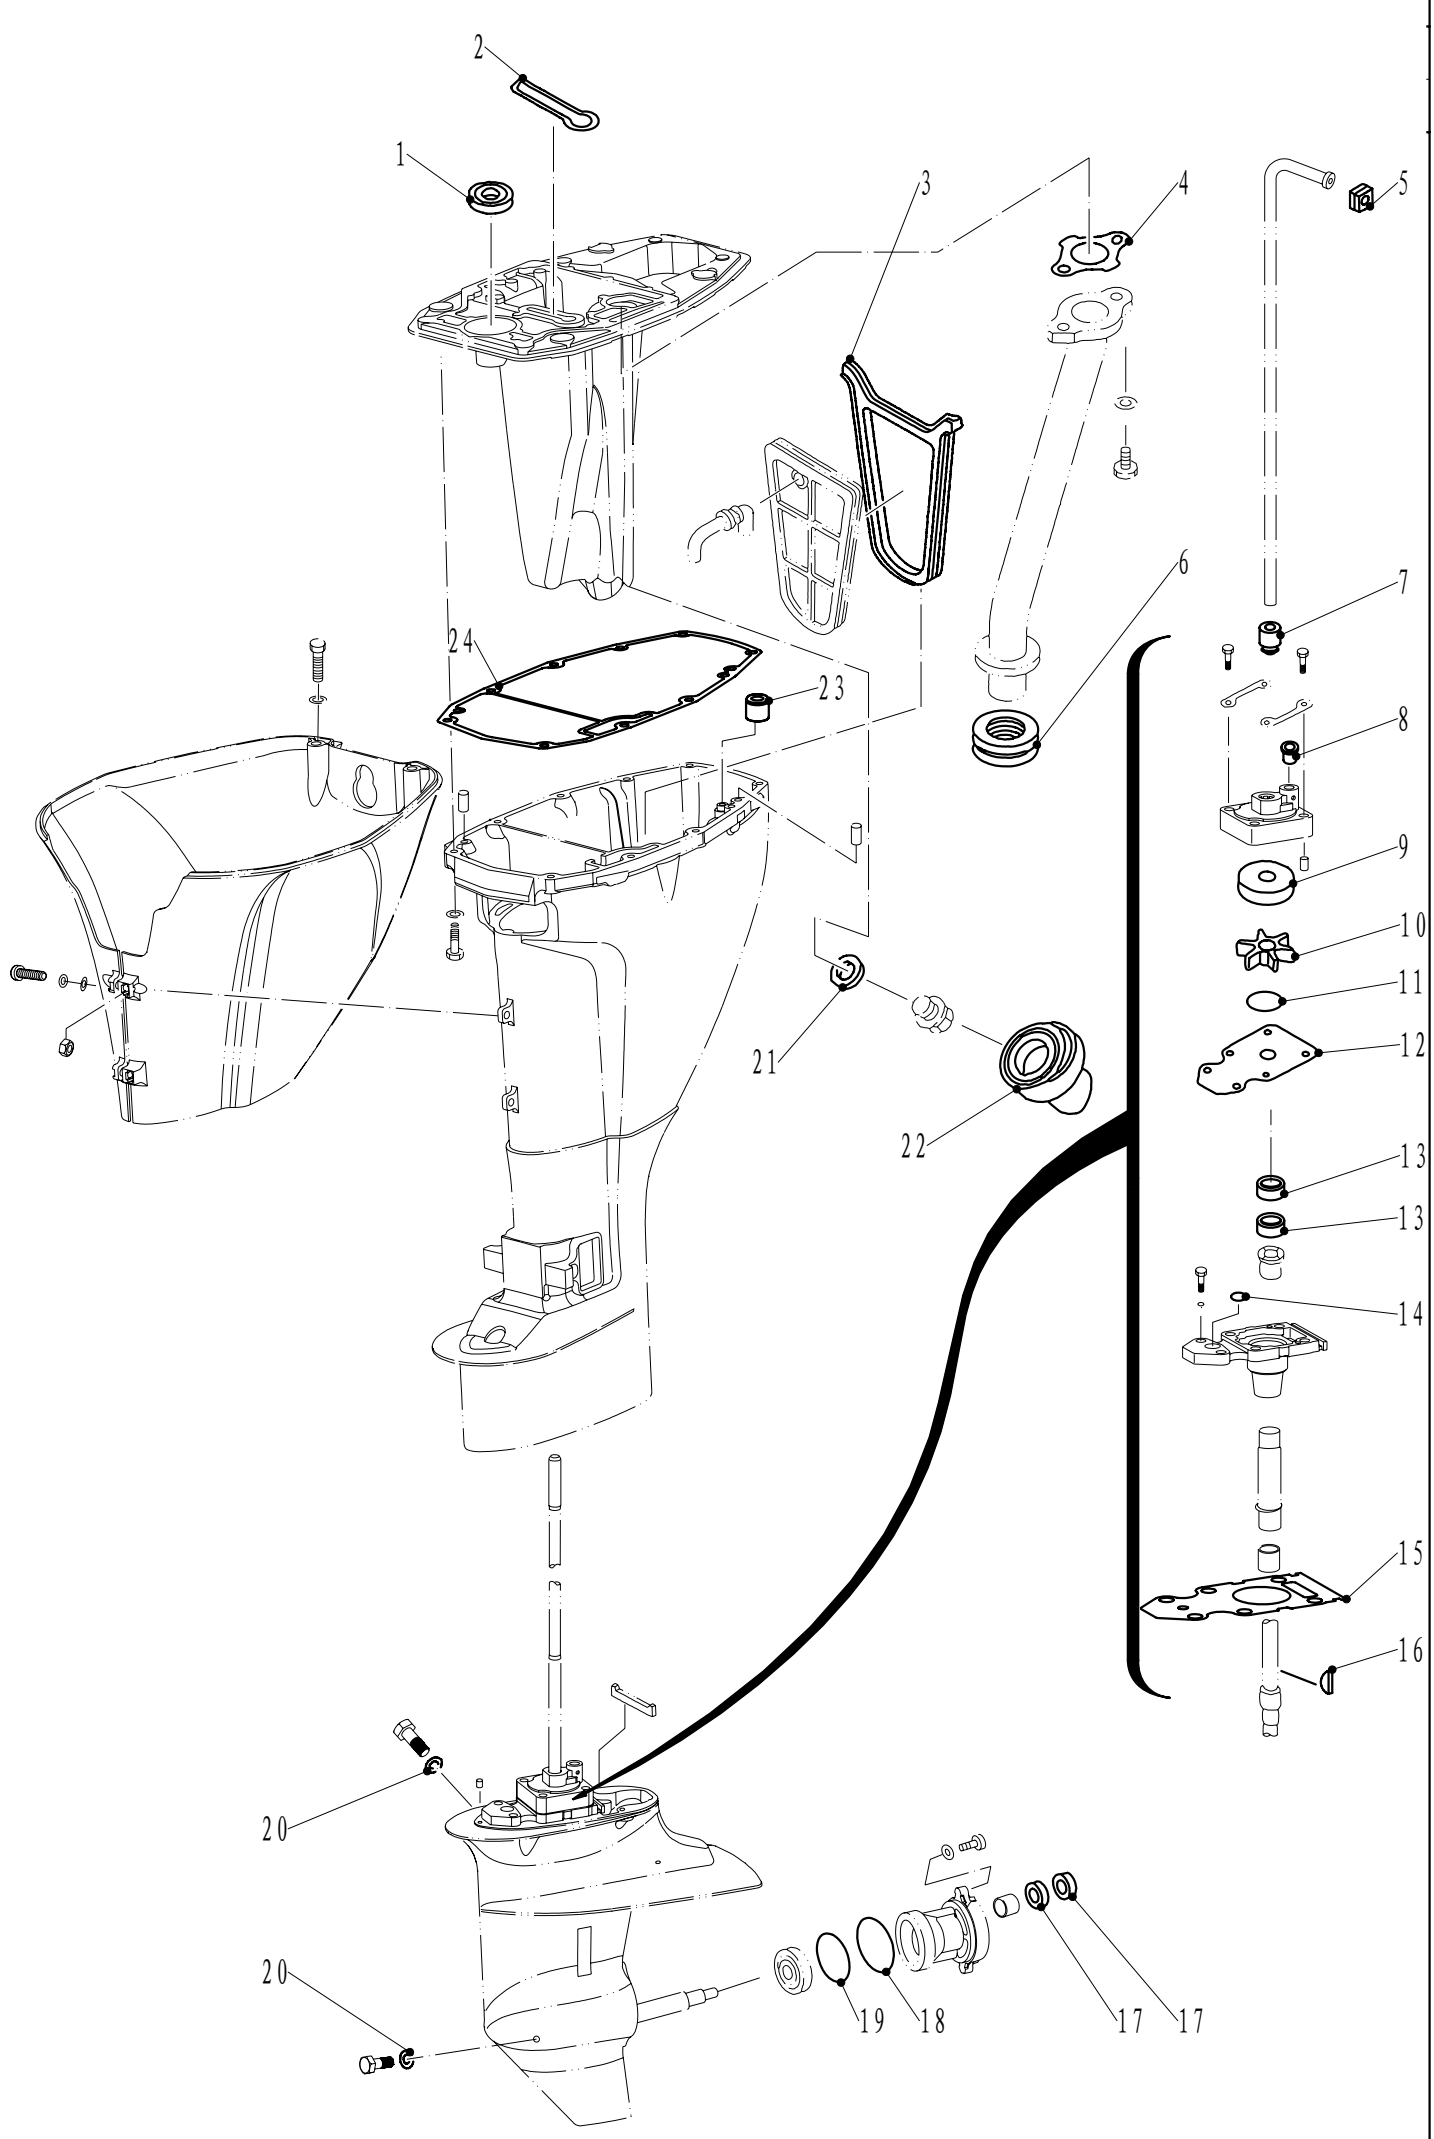

POS	QTY	PARTNUMBER	BESKRIVELSE	DESCRIPTION
1	1	409644	PAKDÅSE 13X25X6	OIL SEAL 13X25X6
2	1	409632	PAKNING	SEAL
3	1	409629	PAKNING	SEAL, CLAPBOARD
4	1	409639	UDSTØDNINGSPAKNING	EXHAUST PIPE GASKET
5	1	409770	GUMMIKRAVE	SEAL
6	1	409641	PAKNING	SEAL
7	1	409550	PAKNING	SEAL, WATER TUBE
8	1	409753	PAKNING	SEAL
9	1	409750	IMPELLERHUS	IMPELLER HOUSING
10	1	409749	IMPELLER	IMPELLER
11	1	408925	O-RING 2X24X31	O-RING 2X24X031
12	1	409748	PLADE	OUTER PLATE
13	2	409744	PAKDÅSE 20X30X69	OIL SEAL, DRIVE SHAFT 20X30X69
14	1	409742	O-RING	O-RING
15	1	409738	SKIVE	WASHER
16	1	409747	NOT	KEY, WOODRUFF
17	2	409736	PAKDÅSE 17X30X6	OIL SEAL 17X30X6
18	1	409733	O-RING	O-RING
19	1	409732	O-RING	O-RING
20	2	408817	PAKNING	GASKET
21	1	409643	SKIVE	WASHER
22	1	409642	KRAVE BUNDPROP	JACKET, OIL DRAIN
23	1	409625	PAKNING	SEAL
24	1	409626	PAKNING	GASKET