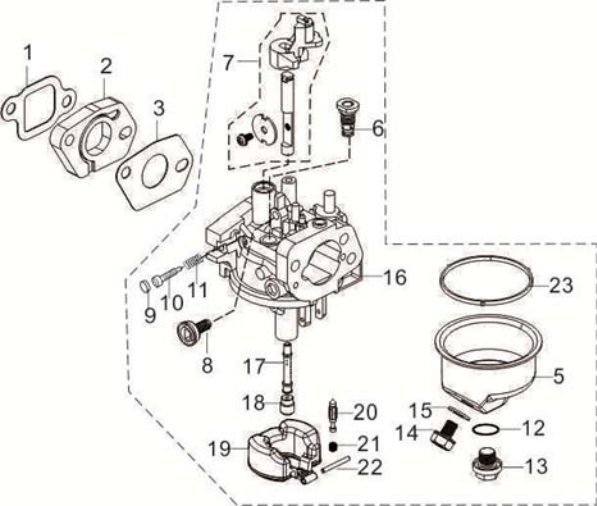

POS	QTY	PARTNUMBER	BESKRIVELSE	DESCRIPTION
1	1	421398	PAKNING	GASKET, INSULATOR PLATE
2	1	421399	INSULATOR	PLATE, CARBURETOR INSULATOR
3	1	421400	PAKNING	GASKET, CARBURETOR
4	1	421401	KARBURATOR	CARBURETOR ASSY.