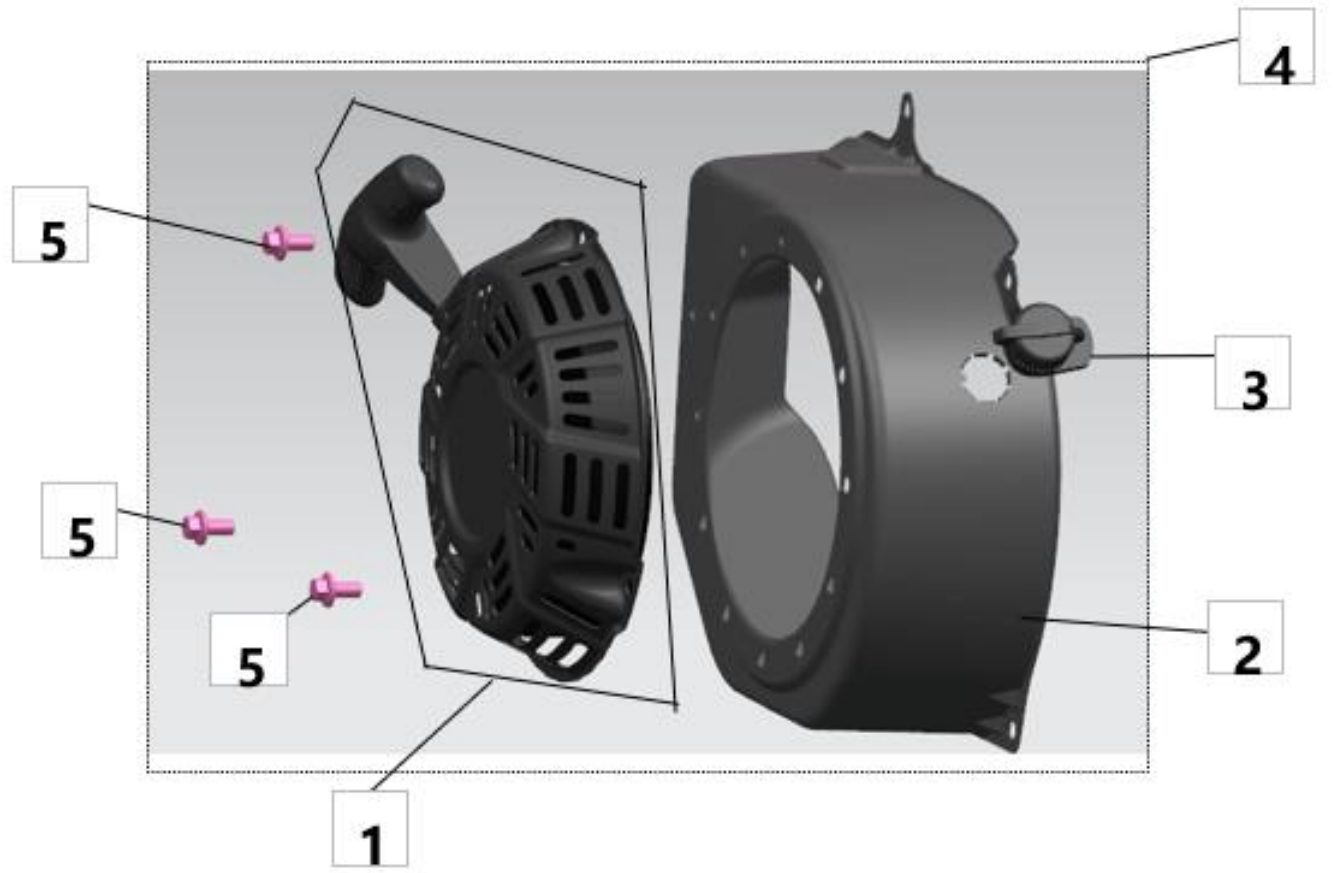

POS	QTY	PARTNUMBER	BESKRIVELSE	DESCRIPTION
A	1	464946	PROP	PLUG
4	1	443555	REKYLSTARTER KOMPLET INKL. BLÆSEHUS	RECOIL STARTER ASSY
1	1	443616	REKYLSTARTER	RECOIL STARTER COMP
2	1	428803	BLÆSEHUS	CIRCULATOR CASING
3	1	443556	MOTOR KONTAKT	ENGINE SWITCH
5	3	428805	FLANGEBOLT M6X8	COLLAR BOLT M6X8