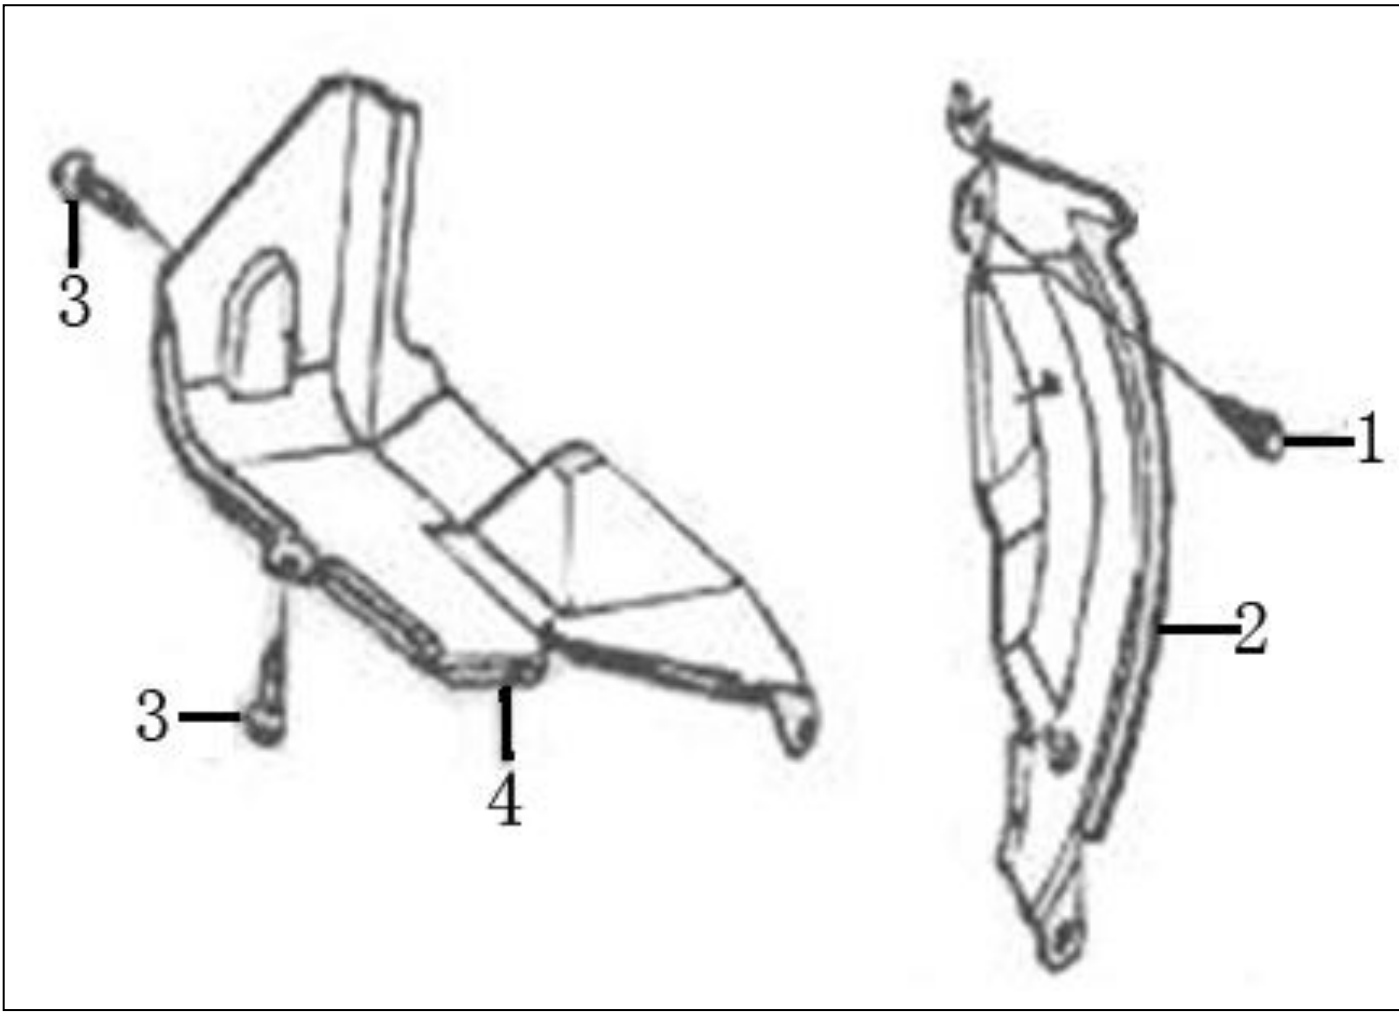

POS	QTY	PARTNUMBER	BESKRIVELSE	DESCRIPTION
1	1	428811	FLANGEBOLT M6X20	COLLAR BOLT M6X20
2	1	428812	SIDEDÆKSEL	SIDE CAP
3	2	428813	FLANGEBOLT M6X8	COLLAR BOLT M6X8
4	1	443557	SIDEDÆKSEL	SHROUD COMP