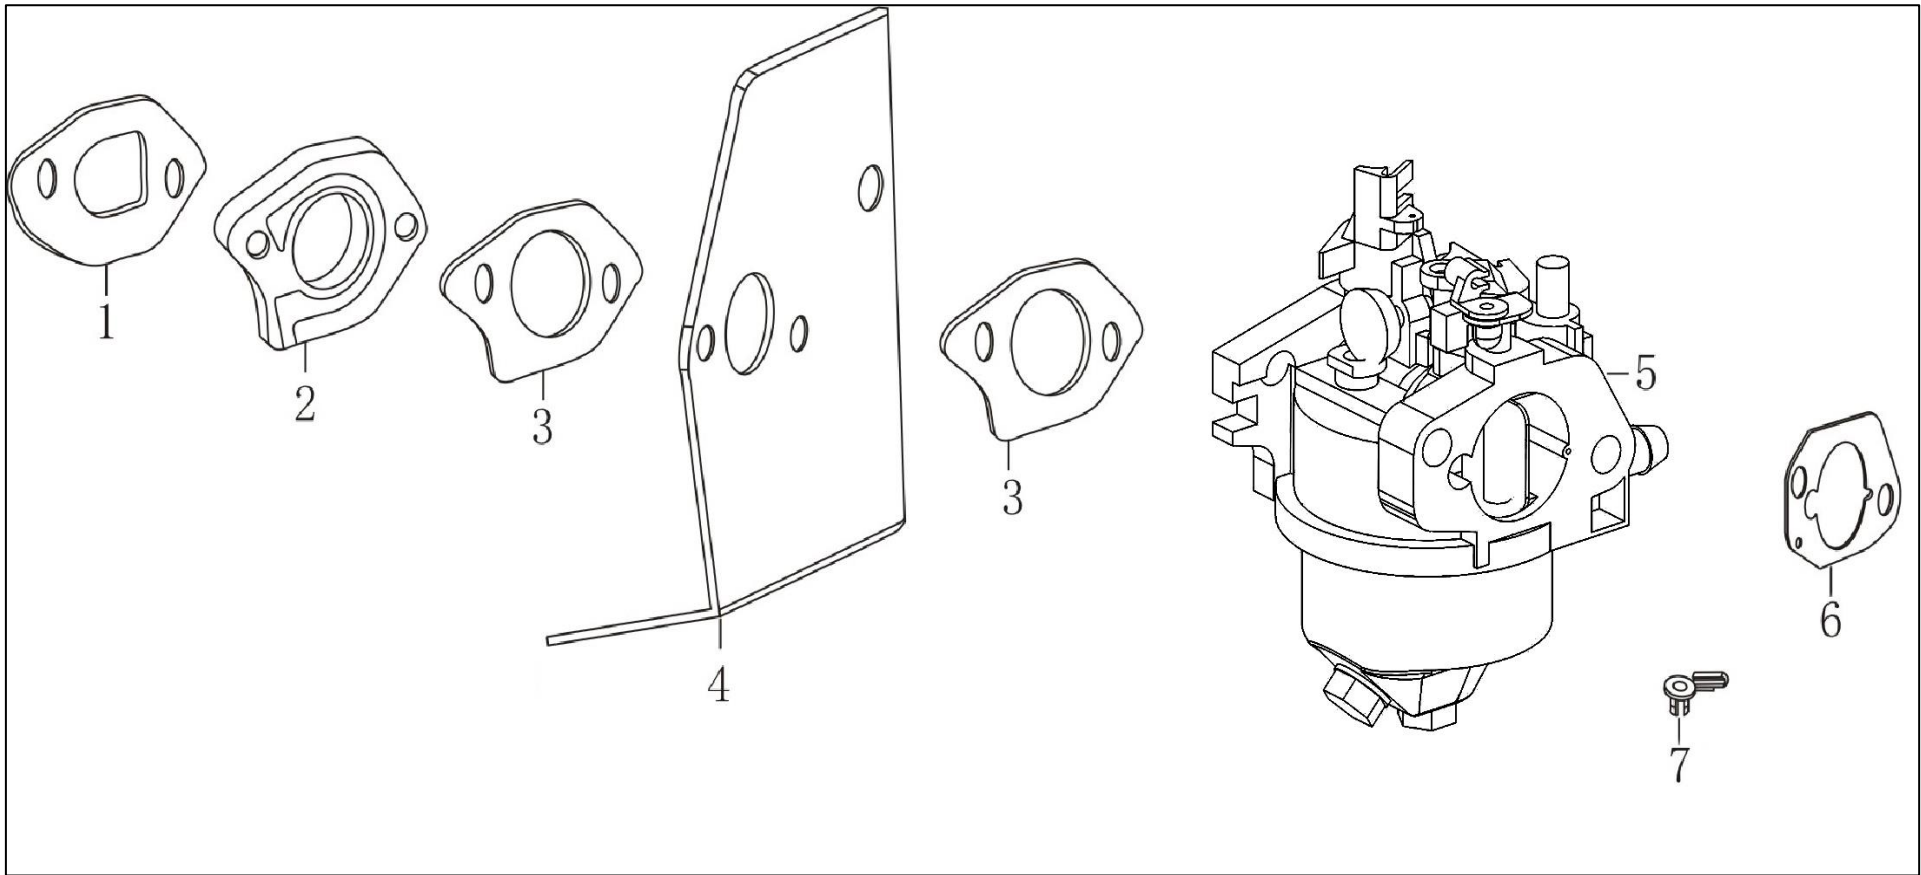

POS	QTY	PARTNUMBER	BESKRIVELSE	DESCRIPTION
1	1	451839	PAKNING	CARBURETOR GASKET
2	1	451840	ISOLATOR	HEAT INSULATING PAD FOR CARBURETOR
3	2	428059	PAKNING FOR KARBURATOR	GASKET
4	1	428060	ISOLATOR	GASKET
5	1	451841	KARBURATOR	CARBURETOR
6	1	451842	PAKNING	CARBURETOR GASKET
7	1	451843	CHOKERARM	LOCKER OF CHOKE VALVE PULL ROB