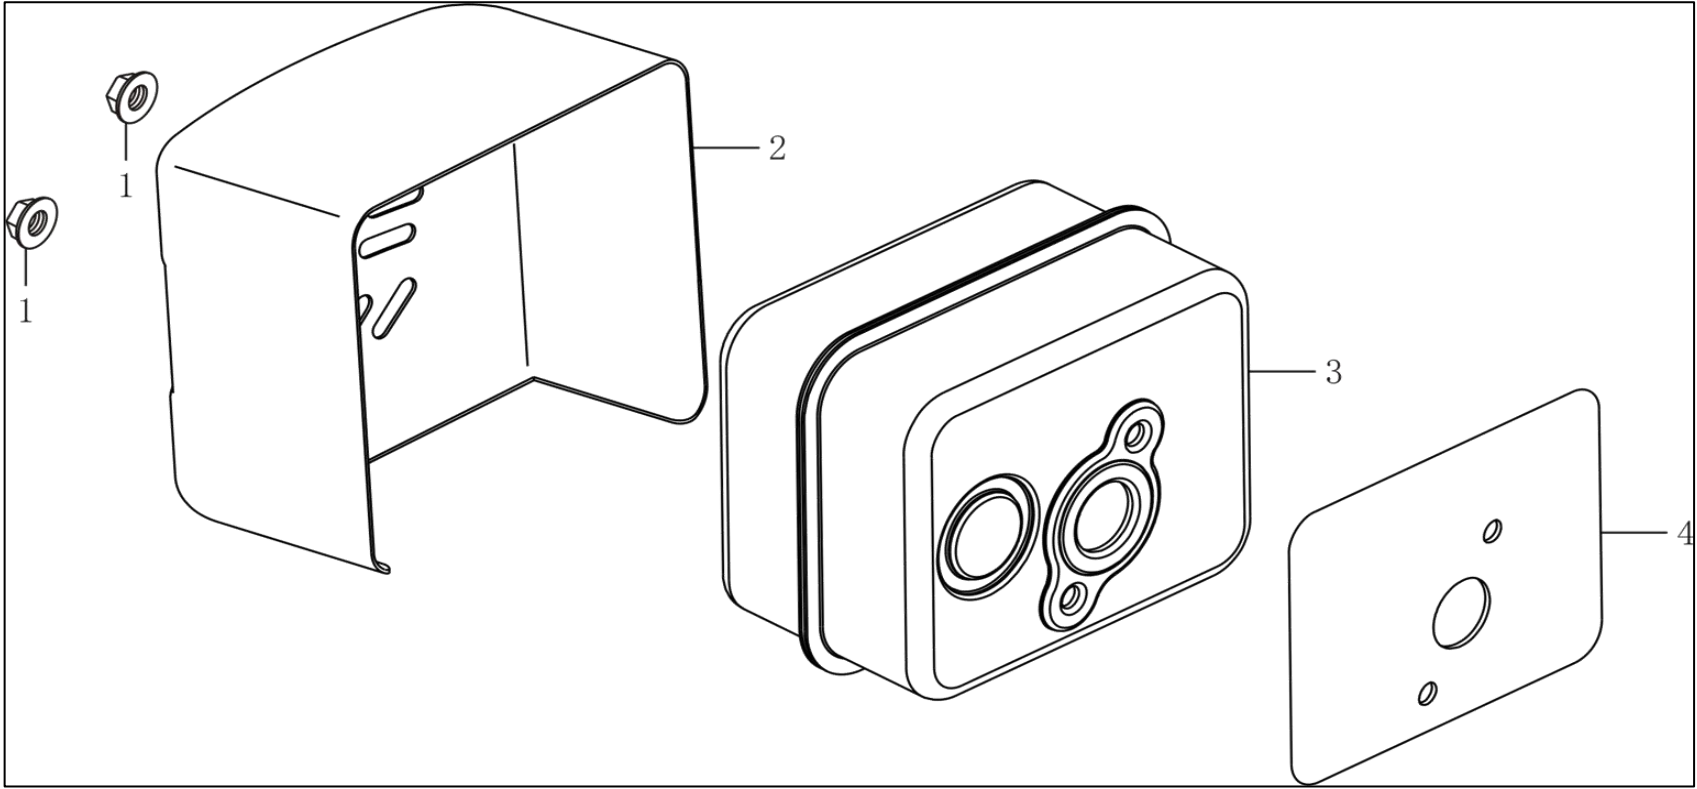

POS	QTY	PARTNUMBER	BESKRIVELSE	DESCRIPTION
1	2	420332	FLANGEMØTRIK M6	COLLAR NUT M6
2	1	451856	UDSTØDNINGSSKJOLD	MUFFLER GUARD SHIELD
3	1	451857	UDSTØDNING	MUFFLER
4	1	428091	PAKNING FOR UDSTØDNING	GASKET