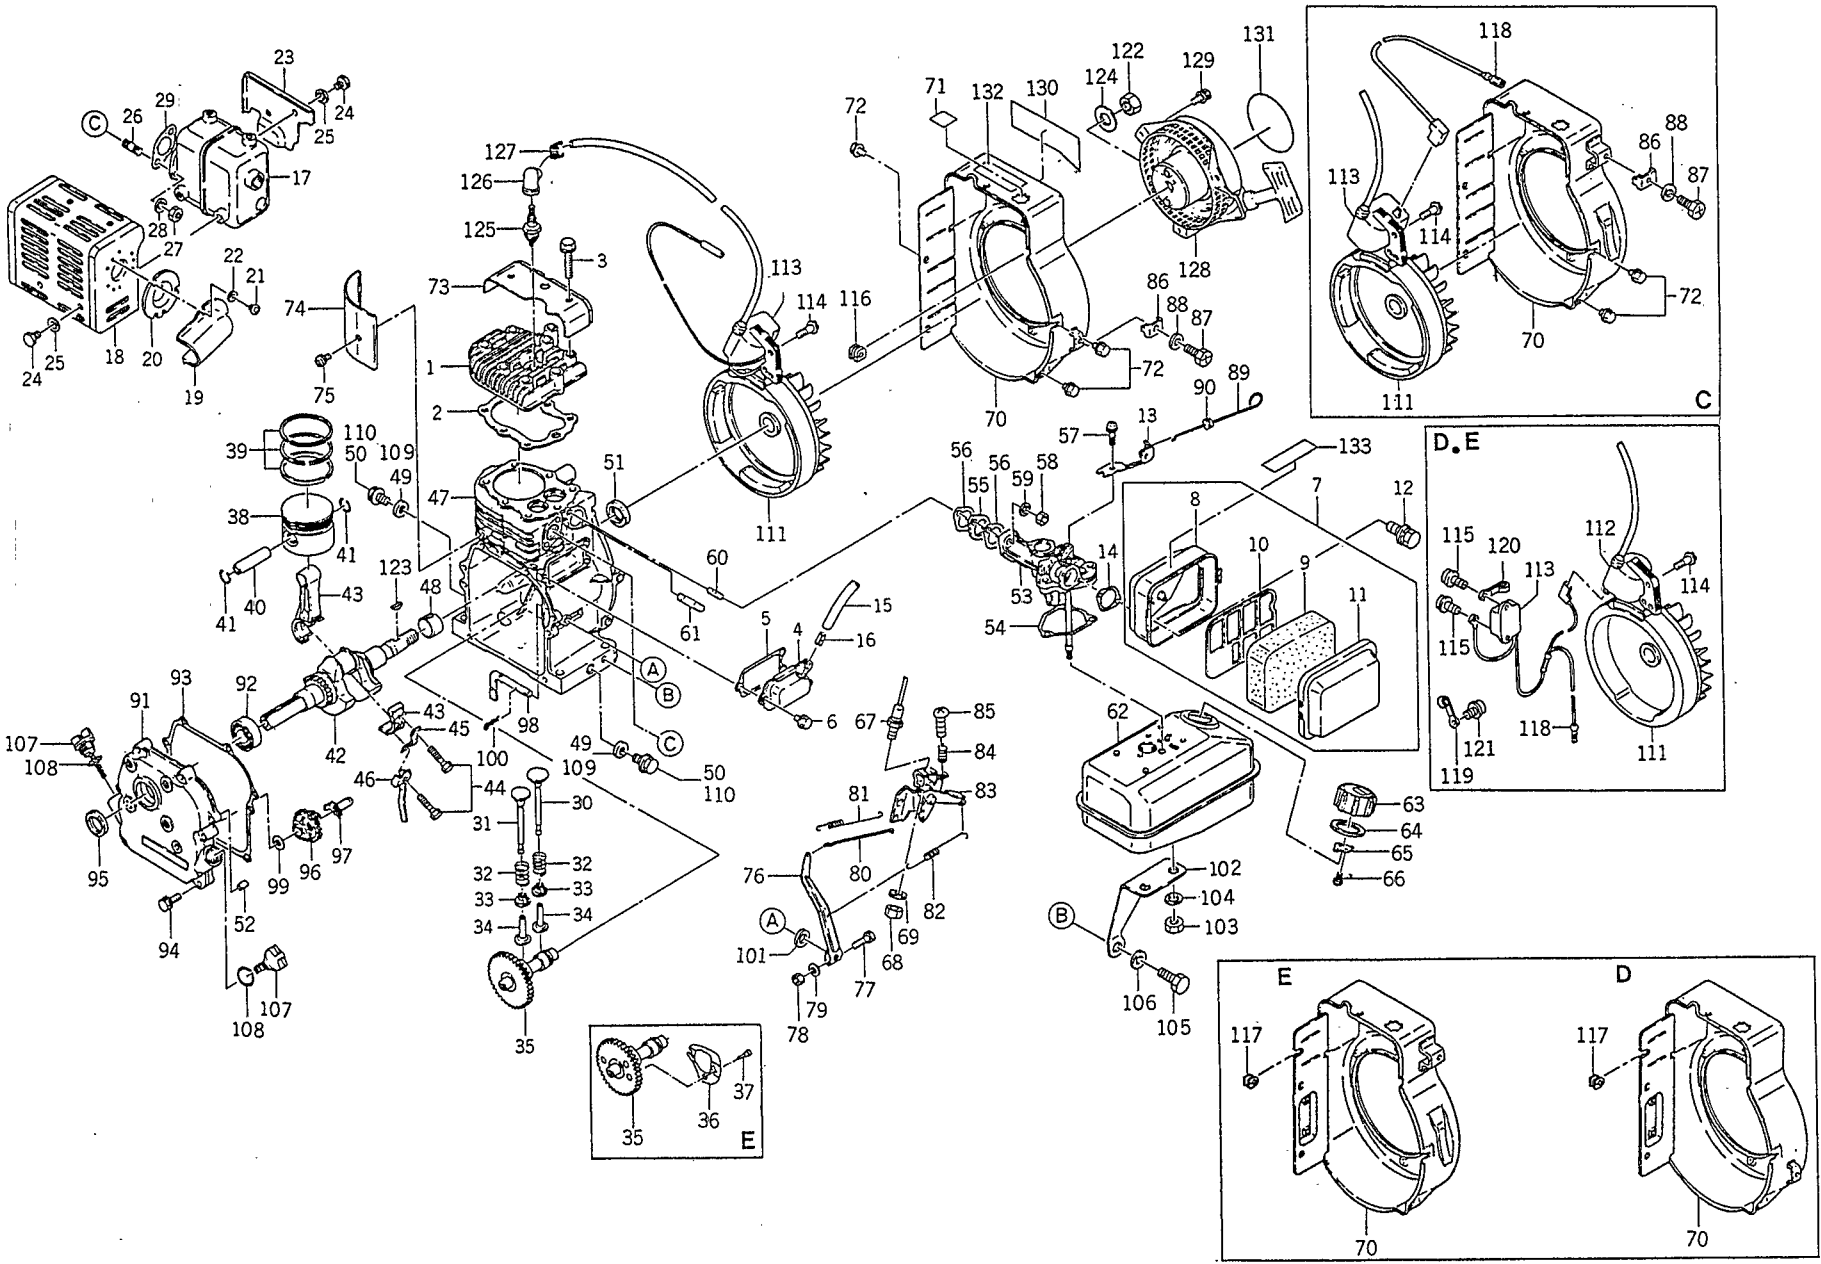

FA130D-256X
FA130D-256X

314438B,C
FA130D-CS54, DS54, ES54

FA130D-256X
FA130D-256X

Ref.No.	Part No.	Part Name	Quantity				Remarks
			B	C	D	E	
1	314401-1111A	HAED, cylinder	1	1	1	1	
2	314401-1121C	GASKET, head	1	1	1	1	
3	181G0850	BOLT (8x50)	7	7	7	7	
4	314401-1231A	COVER, inspection	1	1	1		
	49108-2070	COVER, valve chamber				1	
5	314401-1232A	GASKET	1	1	1	1	
6	186B0612	BOLT (6x12)	3	3	3	3	
7	315501-1310A	AIR CLEANER ASSY	1	1	1	1	
8	315501-1311C	•CASE, air cleaner	1	1	1	1	
9	315501-1312A	•ELEMENT	1	1	1	1	
10	315501-1313A	•PLATE, air cleaner	1	1	1	1	
11	315501-1321B	•COVER, air cleaner	1	1	1	1	
12	314413-1316A	BOLT	3	3	3	3	
13	315501-1351A	STAY, air cleaner	1	1	1	1	
14	314401-1332A	GASKET	1	1	1	1	
15	702A071000	TUBE, rubber	1	1	1	1	ø=165mm
16	314401-1341A	PIPE	1	1	1	1	
17	314405-1410E	MUFFLER ASSY	1	1	1	1	
18	314424-1431A	COVER, muffler	1	1	1		
	49106-2323-9X	COVER, muffler				1	
19	314420-1433A	COVER, exhaust	1	1	1	1	
20	314420-1425A	CAP	1	1	1		
	314405-1425B	CAP				1	
21	314405-3092A	SCREW	3	3	3	3	
22	311501-1683-00	WASHER	3	3	3	3	
23	314424-1432A	COVER, muffler	1	1	1		
	49106-2324-9X	COVER, muffler				1	
24	110R0608	BOLT (6x8)	6	6	6	6	
25	411B0600	WASHER	6	6	6	6	
26	171G0616	STUD	2	2	2	2	
27	311B0600	NUT (6mm)	2	2	2	2	
28	410B0600	WASHER	2	2	2	2	
29	314496-1442B	GASKET	1	1	1	1	
30	314400-2111A	VALVE, inlet	1	1	1	1	
31	314401-2112A	VALVE, exhaust	1	1	1	1	
32	314401-2113A	SPRING, valve	2	2	2	2	
33	314401-2116B	SEAT, spring	2	2	2	2	
34	314401-2211A	TAPPET	2	2	2	2	
35	314401-2311C	GEAR, cam	1	1	1		
	49118-2051	CAM SHAFT COMP				1	
36	21118-2051	•DECOMPRESSOR				1	
37	92043-2105	•PIN				2