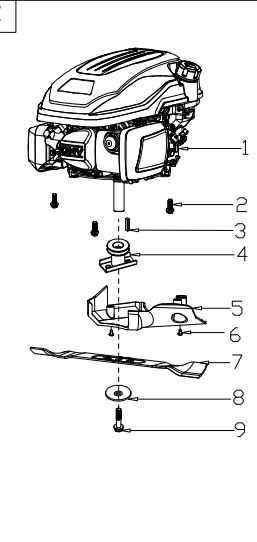

A

B

C

D

Model: XT 465TR/WE

Part Number: 90066594

Year: 2021

F