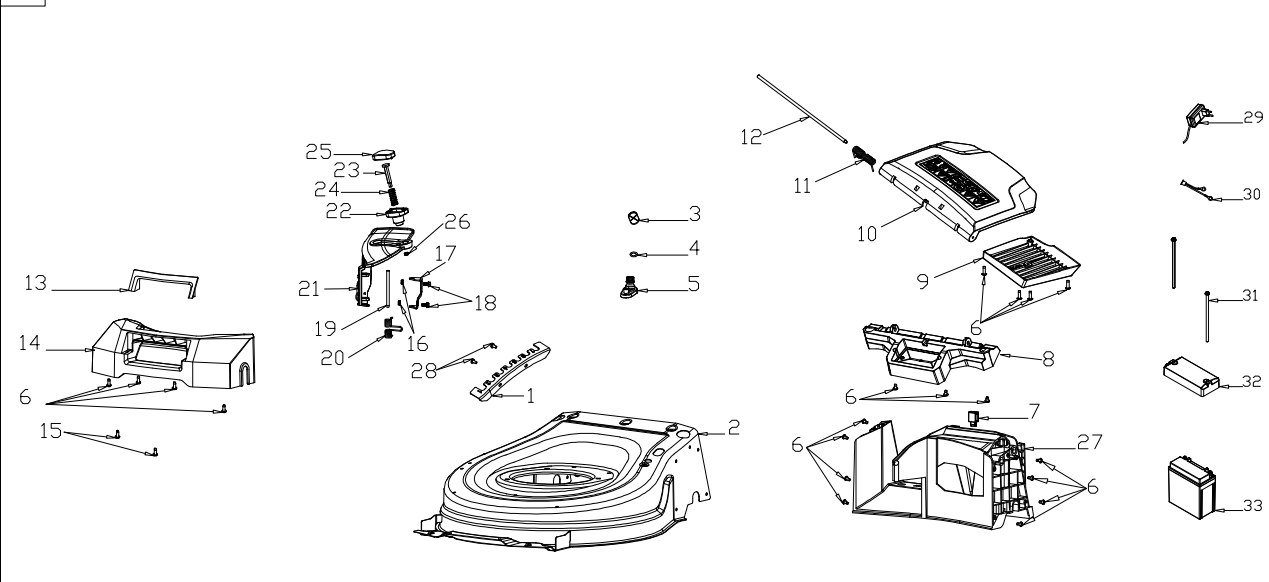

D

Model: XT 465TR/WE

Part Number: 90066594

Year: 2021