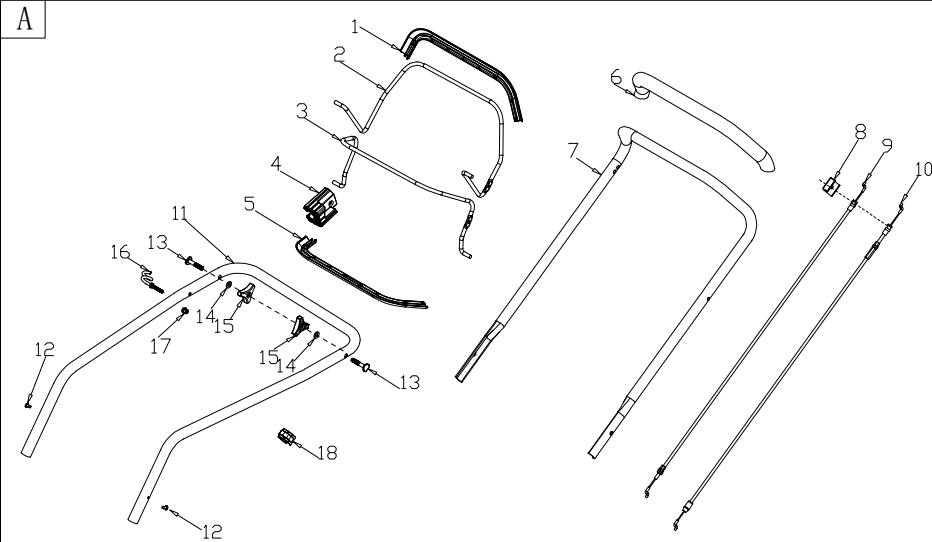

A

B

C

D

Model: XT 465TR/WE

Part Number: 90066594

Year: 2021

F