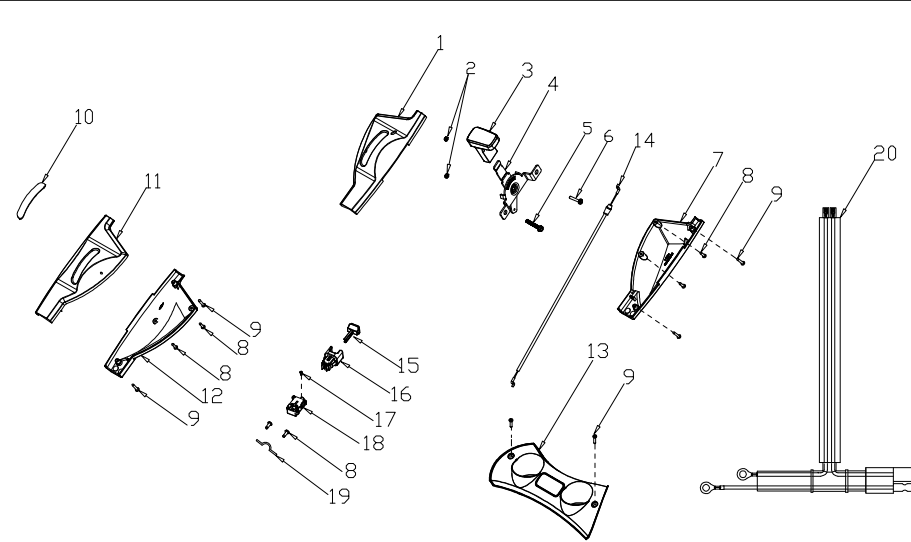

A

B

C

D

Model: XT 465TR/WE

Part Number: 90066594

Year: 2021

F