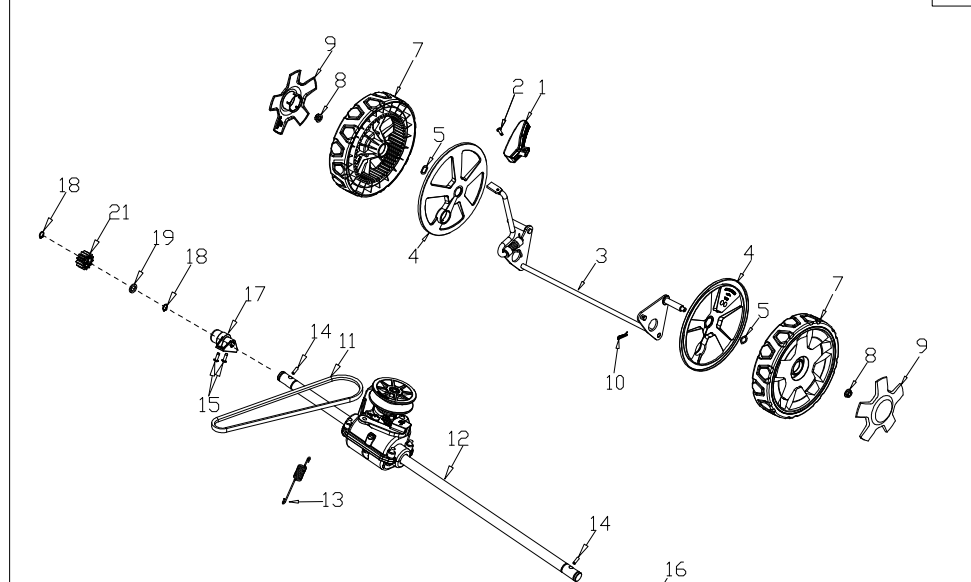

D

Model: XT 465TR/WE

Part Number: 90066594

Year: 2021