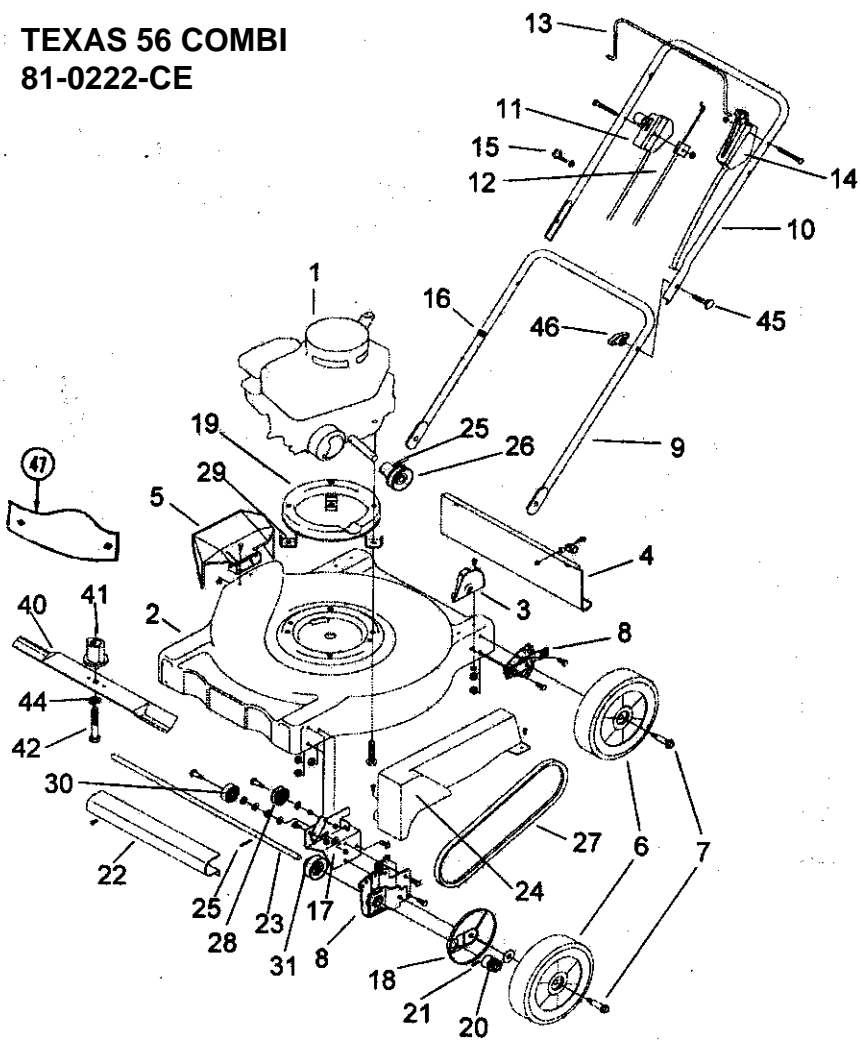

TEXAS 56 COMBI  
81-0222-CE

2002-M-9

REF NO.	PART NO.	DESCRIPTION
1	---	Engine (See Engine Manual)
2	5602403	Base, 22"
3	6302208	Handle Bracket (Left)
	6302209	Handle Bracket (Right)
4	5702507	Rear Deflector
5	5702335	Chute Deflector, Poly
6	5702544	Wheel, 8" Drive - Front (Gray)
	5702545	Wheel, 8" Poly - Rear (Gray)
7	5802509	Axle, Front
	5800582	Axle, Rear
8	6302472	Height Adjuster, Pivotal Right Front
	6302473	Height Adjuster, Pivotal Left Front
	6302401	Height Adjuster, Pivotal Rear
9	5602564	Handle, Lower
10	5602566	Handle, Upper
11	5702510	Throttle Control
12	5702437	Blade Brake Control Cable
13	5602318	Blade Brake Control Bar
14	5702615	Self-Propel Drive Control
15	5802497	Recoil Starter Mounting Bolt
16	5702291	Cable Tie
17	5602618	Bracket, Clutch Control Assembly
18	5602477	Drive Wheel Cover
19	5602167	Mounting Ring, Engine
20	5702478	Pinion Gear - Left
	5702479	Pinion Gear - Right
21	5802480	Pinion Gear Dowel Pin (3/16" x 3/4")
22	5702614	Driveshaft Cover
23	5602612	Driveshaft
24	5702611	Front Drive Self Propel Cover
25	5802188	Roll Pin 3/16" x 1"
26	5702606	Pulley, Engine
27	5702613	Belt #3L400
28	5702608	Pulley, Plastic V Belt
29	5602487	Spacer, Engine Mounting Ring
30	5702609	Pulley, Plastic Idler
31	5702607	Pulley, Driveshaft
40	5602395	Blade, 22"
41	5702516	Blade Adapter (2 3/16")
42	5800469	Blade Bolt (3/8" x 2 1/2") H.T.
44	5800117	Lockwasher
45	5801030	Pivot Bolt
46	5802148	Wing Nut
	5802429	Wing Knob
47	5602260	Mulcher Plate
60	5702518	Safety Information Decals