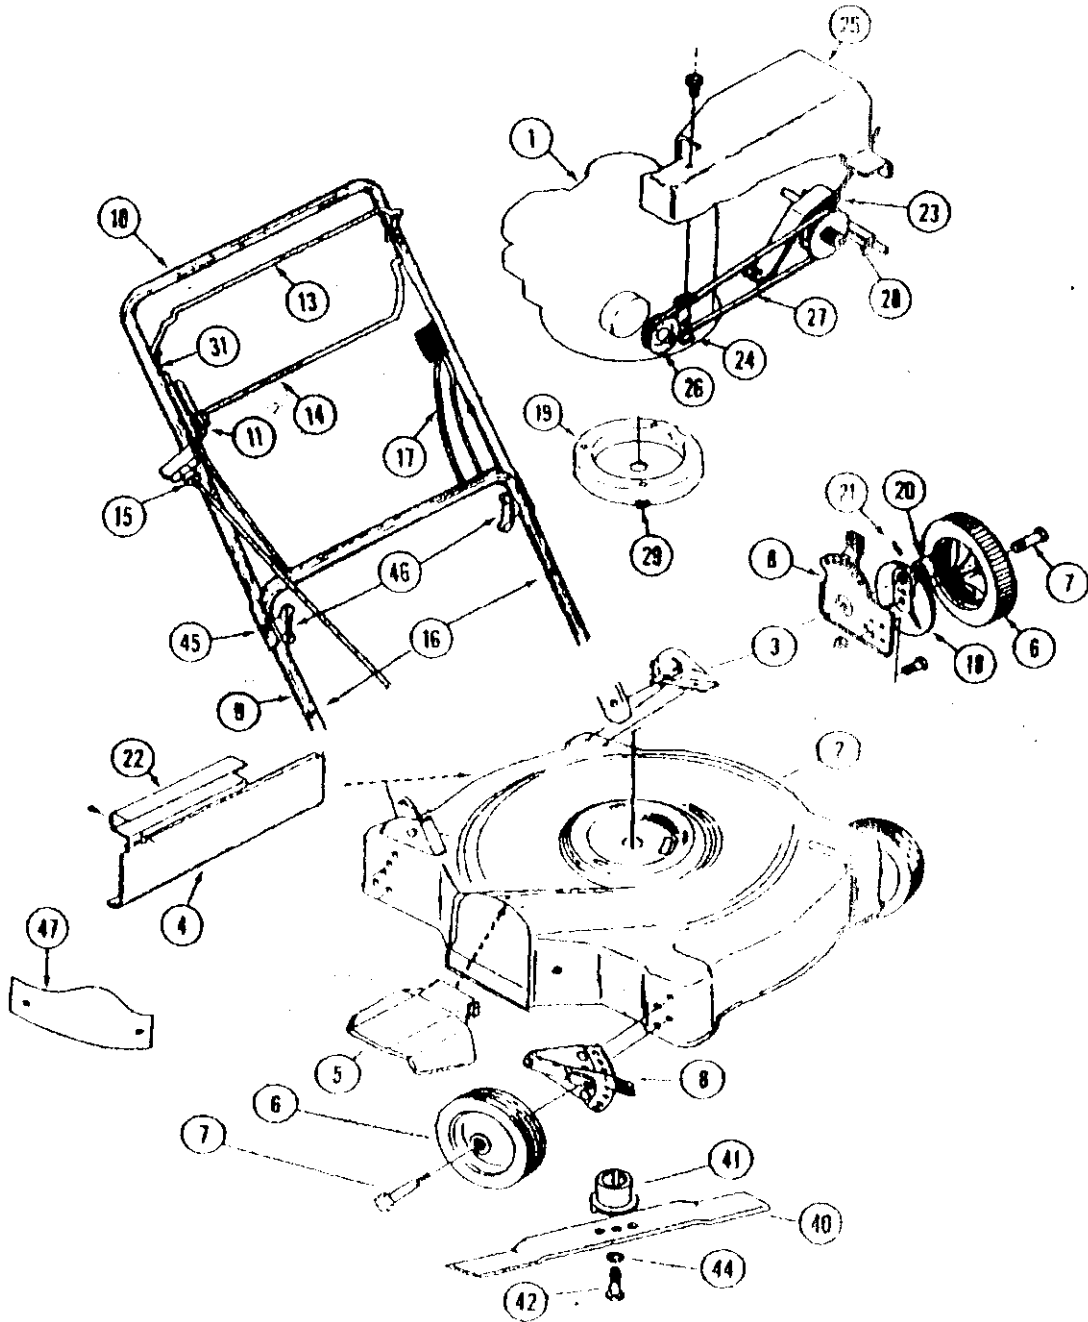

# PARK 56 COMBI

## RAPID 22 AUTO COMBI

**PARK 56 COMBI**  
**RAPID 22 AUTO COMBI**

REF NO.	PART NO.	DESCRIPTION
1	----	Engine (See Engine Manual)
2	5602471	Base, 22" Rear Drive S.P.
3	6302208	Handle Bracket (Left)
	6302209	Handle Bracket (Right)
4	5702506	Rear Deflector
5	5702335	Chute Deflector, Poly
6	5702544	Wheel, 8" Drive - Rear (Gray)
	5702545	Wheel, 8" Poly - Front (Gray)
7	5802509	Axle, Rear
	5800582	Axle, Front
8	6302472	Height Adjuster, Pivotal Left Rear
	6302473	Height Adjuster, Pivotal Right Rear
	6302401	Height Adjuster, Pivotal Front
9	5602565	Handle, Lower
10	5602567	Handle, Upper
11	5702510	Throttle Control
13	5602492	Blade Brake Control Bar
14	5802493	Self-Propel Control Bar
15	5802497	Recoil Starter Mounting Bolt
16	5702291	Cable Tie
17	5702558	Self-Propel Drive / Blade Brake Cable
18	5602477	Drive Wheel Cover
19	5602167	Mounting Ring, Engine
20	5702478	Pinion Gear - Left
	5702479	Pinion Gear - Right
21	5802480	Pinion Gear Dowel Pin (3/16" x 3/4")
22	5702481	Drive Shaft Cover
23	5602482	Bracket, Cable & Belt Cover
24	5602483	Bracket, Engine & Belt Cover
25	5702486	Cover, Variable Drive System,
26	5702484	Pulley, Engine (2 1/2" OD x 1/2" Bore)
27	5702485	Belt #3L340
28	5702528	Drive System w/Pulley & Shaft
29	5602487	Spacer, Engine Mounting Ring
30	5602491	Lever & Bracket Speed Control
31	5602494	Control Bar Stop Bracket
40	5602395	Blade, 22" Mulcher
41	5702516	Blade Adapter (2 3/16")
42	5800469	Blade Bolt (3/8" x 2 1/2") H.T.
44	5800117	Lockwasher
45	5801030	Pivot Bolt BOLT 90102721
46	5802148	Wing Nut MØTRIK 90100691
	5802429	Wing Knob FOR MULCHER PLATE
47	5602260	Mulcher Plate (Mulching Mowers Only)
60	5702518	Safety Information Decals