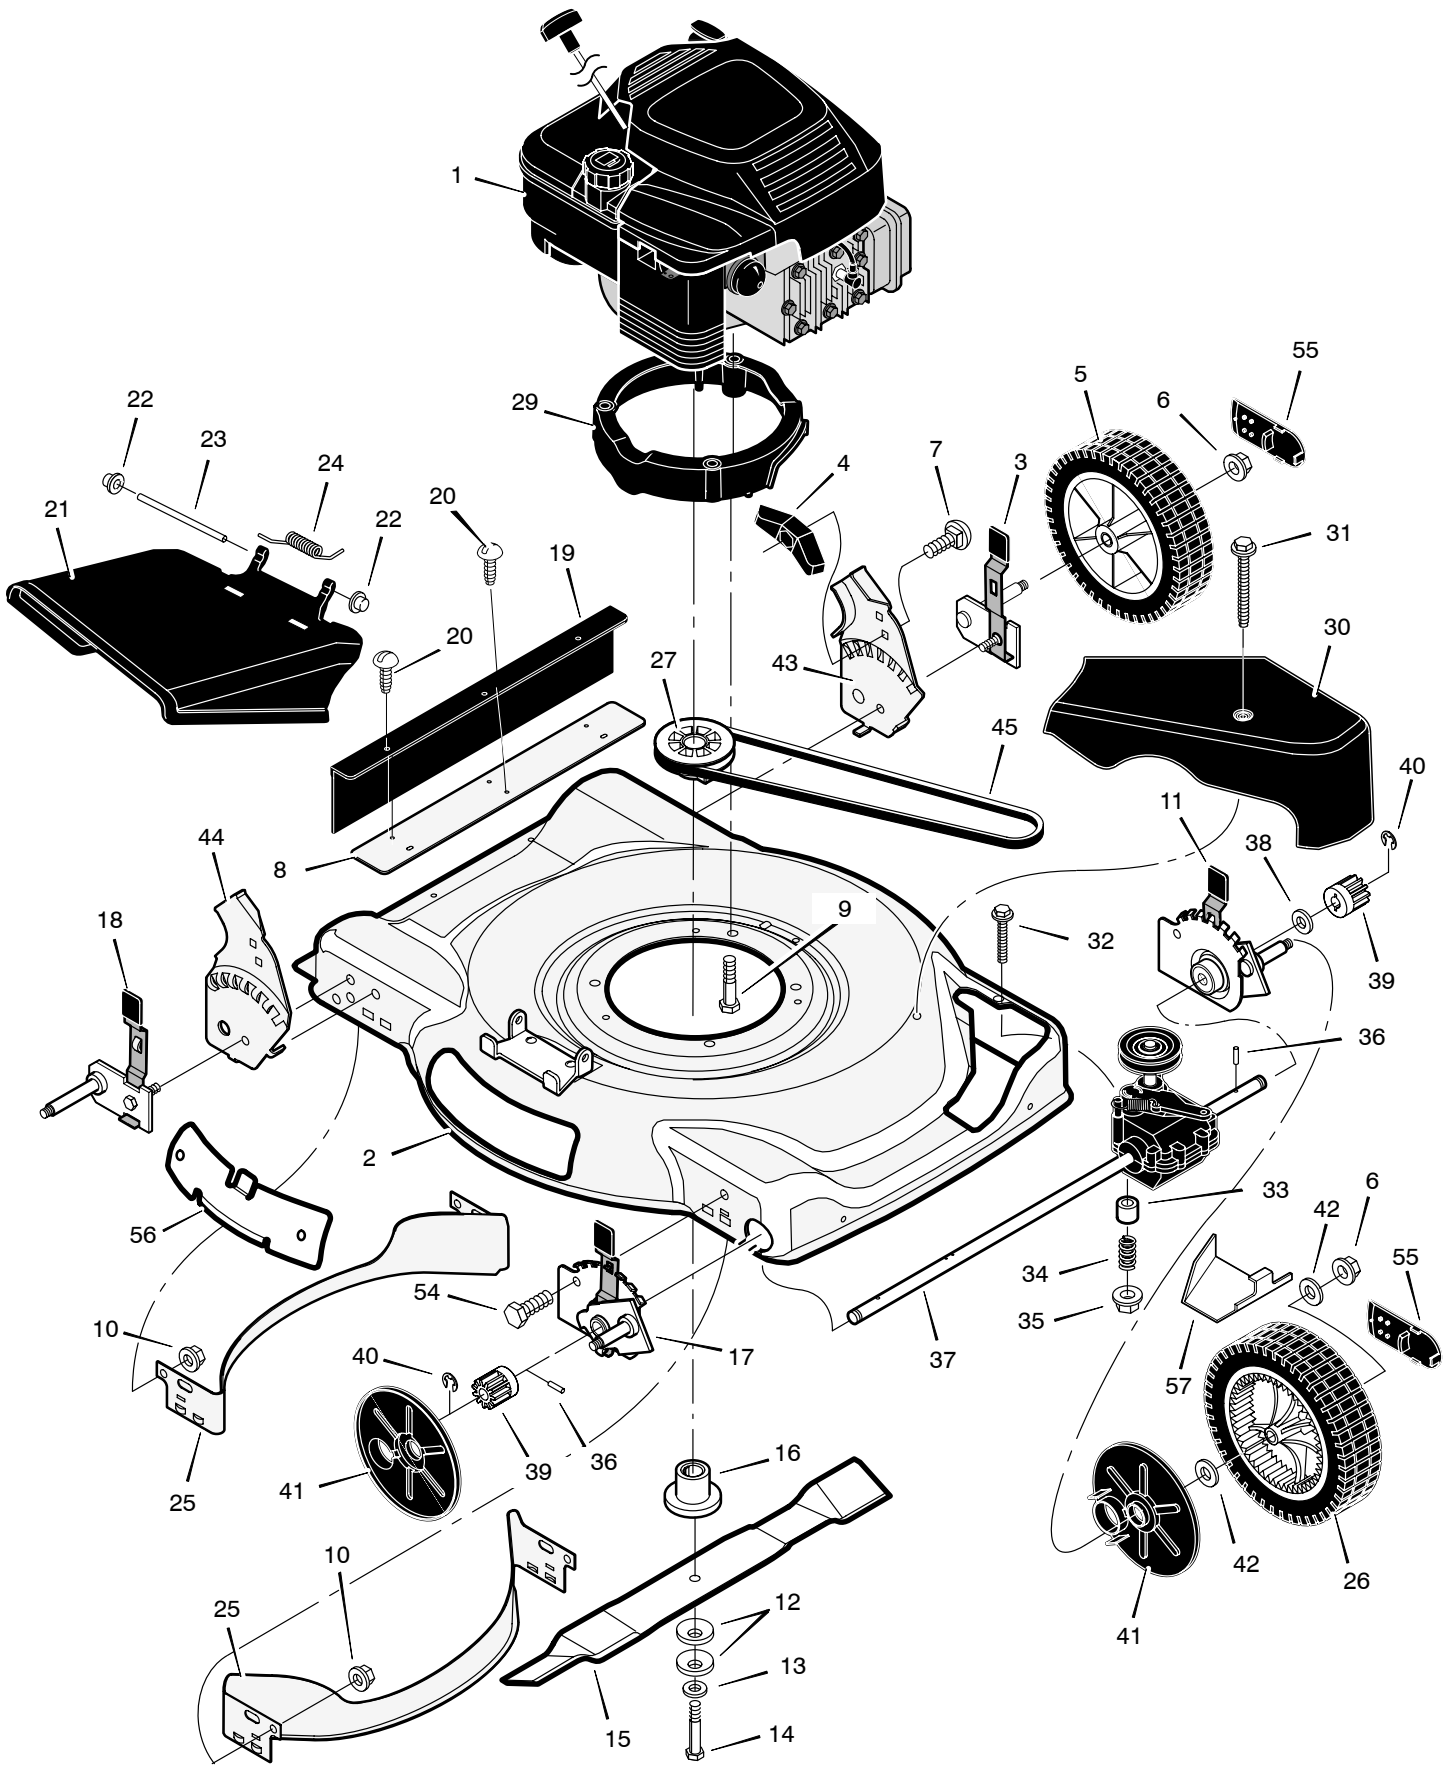

# 226111x52B

# 226111x52B

1	-----	Engine *	27	1101653	Pulley
2	776023	Housing	29	1101786 1101787	Base, Engine (Black) Base, Engine (Gray)
3	672641	Height Adjuster, Left Rear	30	1101830 1101831	Cover, Belt (Black) Cover, Belt (Gray)
4	071495	Knob	31	26x313	Screw
5	071132	Wheel and Tire, Rear	32	01x118	Bolt
6	015x84	Locknut, Flange	33	043844	Spacer
7	002x81	Bolt, Carriage	34	164x27	Spring
8	672711E701	Extension, Rear	35	015x88	Nut
9	025x11	Bolt, Engine	36	043629	Pin, Drive
10	015x68	Nut	37	1101571	Transmission - <b>Note: There are no internal serviceable parts for the transmission.</b>
11	672643	Height Adjuster, Left Front	38	17x186	Washer
12	17x137	Washer, Belleville	39	071792	Gear, Pinion
13	17x124	Washer	40	011x16	E-Ring
14	01x148	Bolt, Hex	41	071780	Cover, Dust
15	1101120E701	Blade	42	17x169	Washer
16	672094	Adapter, Blade	43	1101303E700	Bracket, Left Handle
17	672642	Height, Adjuster, Right Front	44	1101302E700	Bracket, Right Handle
18	672640	Height, Adjuster, Right Rear	45	37x123	Belt, Briggs & Stratton
19	672738	Guard, Rear	54	001x85	Bolt
20	26x245	Screw	55	043615	Hub Cap
21	672421	Deflector, Chute	56	672422 Z	Plate, Mulch - <i>Optional</i>
22	028x42	Push-On Cap	57	1101961	Cover, Transmission
23	215x11 Z	Pin, Pivot	-	F-050445L	Book, Instruction
24	0166x5	Spring			
25	672744E701	Baffle +			
26	071133	Wheel and Tire, Drive			

# 226111x52B

1	1101557E701 1101557E724	Handle, Upper (Black) Handle, Upper (Gray)	6	1101365	Cable, Stop
2	1102089E701 1102089E724	Handle, Lower (Black) Handle, Lower (Gray)	8	1101076E701	Lever, Stop
3	025x14	Bolt	11	1101353	Fastener, Cable
4	1101670	Control, Drive	12	002x77	Bolt
5	15x116	Locknut	13	071294	Knob
			16	071530	Guide, Rope