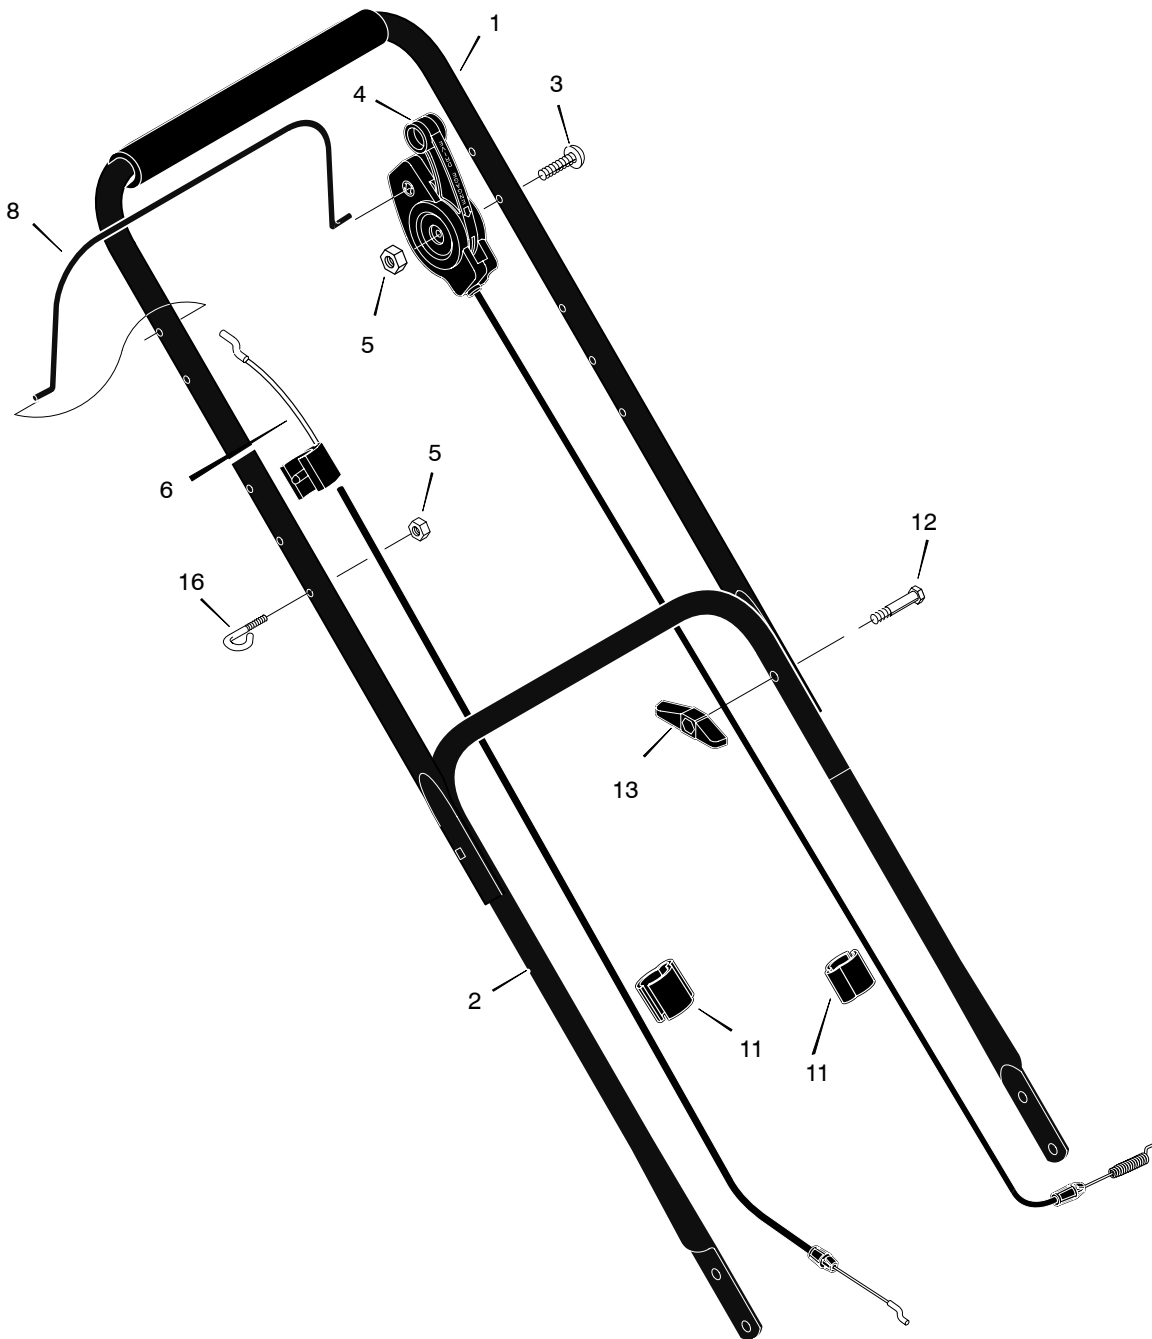

# 226111x52B

# 226111x52B

1	-----	Engine *	27	1101653	Pulley
2	776023	Housing	29	1101786 1101787	Base, Engine (Black) Base, Engine (Gray)
3	672641	Height Adjuster, Left Rear	30	1101830 1101831	Cover, Belt (Black) Cover, Belt (Gray)
4	071495	Knob	31	26x313	Screw
5	071132	Wheel and Tire, Rear	32	01x118	Bolt
6	015x84	Locknut, Flange	33	043844	Spacer
7	002x81	Bolt, Carriage	34	164x27	Spring
8	672711E701	Extension, Rear	35	015x88	Nut
9	025x11	Bolt, Engine	36	043629	Pin, Drive
10	015x68	Nut	37	1101571	Transmission - <b>Note: There are no internal serviceable parts for the transmission.</b>
11	672643	Height Adjuster, Left Front	38	17x186	Washer
12	17x137	Washer, Belleville	39	071792	Gear, Pinion
13	17x124	Washer	40	011x16	E-Ring
14	01x148	Bolt, Hex	41	071780	Cover, Dust
15	1101120E701	Blade	42	17x169	Washer
16	672094	Adapter, Blade	43	1101303E700	Bracket, Left Handle
17	672642	Height, Adjuster, Right Front	44	1101302E700	Bracket, Right Handle
18	672640	Height, Adjuster, Right Rear	45	37x123	Belt, Briggs & Stratton
19	672738	Guard, Rear	54	001x85	Bolt
20	26x245	Screw	55	043615	Hub Cap
21	672421	Deflector, Chute	56	672422 Z	Plate, Mulch - <i>Optional</i>
22	028x42	Push-On Cap	57	1101961	Cover, Transmission
23	215x11 Z	Pin, Pivot	-	F-050445L	Book, Instruction
24	0166x5	Spring			
25	672744E701	Baffle +			
26	071133	Wheel and Tire, Drive			

# 226111x52B

1	1101557E701 1101557E724	Handle, Upper (Black) Handle, Upper (Gray)	6	1101365	Cable, Stop
2	1102089E701 1102089E724	Handle, Lower (Black) Handle, Lower (Gray)	8	1101076E701	Lever, Stop
3	025x14	Bolt	11	1101353	Fastener, Cable
4	1101670	Control, Drive	12	002x77	Bolt
5	15x116	Locknut	13	071294	Knob
			16	071530	Guide, Rope