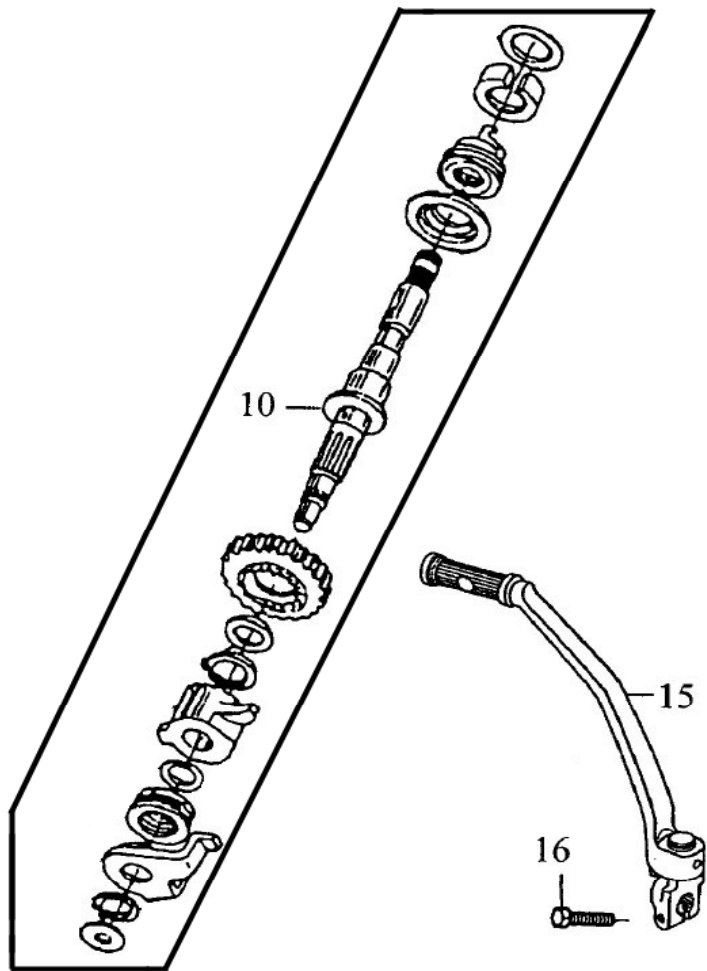

POS	QTY	PARTNUMBER	BESKRIVELSE	DESCRIPTION
10	1	401839	AKSEL FOR STARTER	SHAFT FOR STARTER
15	1	401840	KICKSTARTER	KICKSTARTER
16	1	401841	BOLT	BOLT