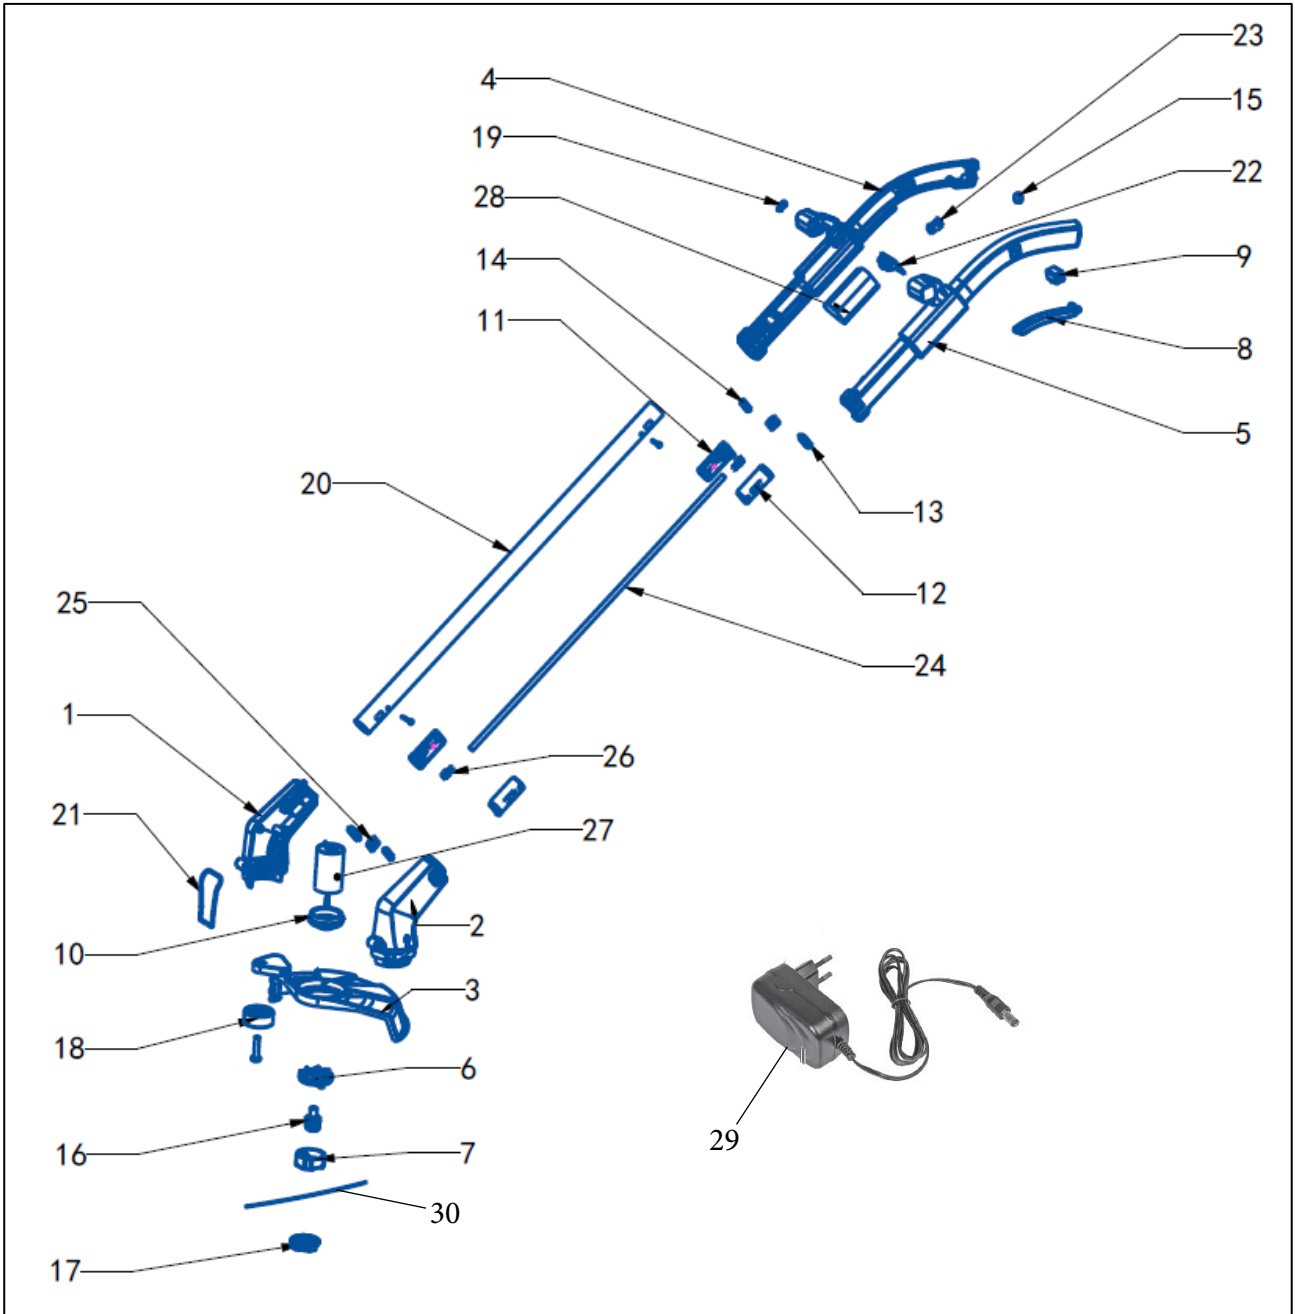

Model: GT1200

Part number: 90063171

Year: 2023

POS	QTY	PARTNUMBER	BESKRIVELSE	DESCRIPTION
1		450979	DÆKSEL HØJRE PLASTIK	FRONT CASING
2		450980	DÆKSEL VENSTRE PLASTIK	REAR CASING
3		450981	BESKYTTELSESSKÆRM	GUARD
4		450982	HÅNDTAG HØJRE	HANDLE FRONT SHELL
5		450983	HÅNDTAG VENSTRE	HANDLE REAR HOUSING
6		450984	VENTILATOR	COOLING FAN
7		450985	SPOLEHUS	TOOL HOLDER
8		450986	TRIGGER	TRIGGER
9		450987	AFBRYDER	TOGGLE SAFETY
10		450988	MOTOR HOLDER	MOTOR FASTENER
11		450989	HUNSTIK ØVRE	UPPER SHELL OF CONDUCTIVE FEMALE
12		450990	HUNSTIK NEDRE	LOWER SHELL OF CONDUCTIVE FEMALE
13		450991	HANDSTIK ØVERE	UPPER SHELL OF CONDUCTIVE MALE CONNECTOR
14		450992	HANDSTIK NEDRE	LOWER SHELL OF CONDUCTIVE MALE
15		450993	PROP FOR STIK I HÅNDTAG	HANDLE HOLE PLUG
16		450994	KNIVHOLDER	BLADE HEAD PIECE 1
17		450995	KNIVHOLDER	BLADE HEAD PIECE 3
18		450996	KANT HJUL	ROLLER
19		450997	PROP VANDTÆT	WATERPROOF RACE
20		450998	STÅLRØR 25X690	25X690 STEEL PIPE
21		450999	BESLAG	FRONT ANTI-COLLISION FRAME
22		451000	BATTERI TOP	CIRCUIT BOARD
23		451001	KONTAKT	MICRO SWITCH
24		451002	KABEL	CONDUCTOR WIRE
25		451003	HANSTIK	MALE CONNECTOR
26		451004	HUNSTIK	FEMALE CONNECTOR
27		451005	MOTOR 12V	12V-8000 ROTATING MOTOR
28		451006	BATTERI 12V/1200MAH	12V-1200MAH BATTERY
29		451007	LADER	CHARGER
30		451008	SNOR/ NYLON STRIPS	12PCS NYLON LINES + 12 PCS. NYLON STRAPS