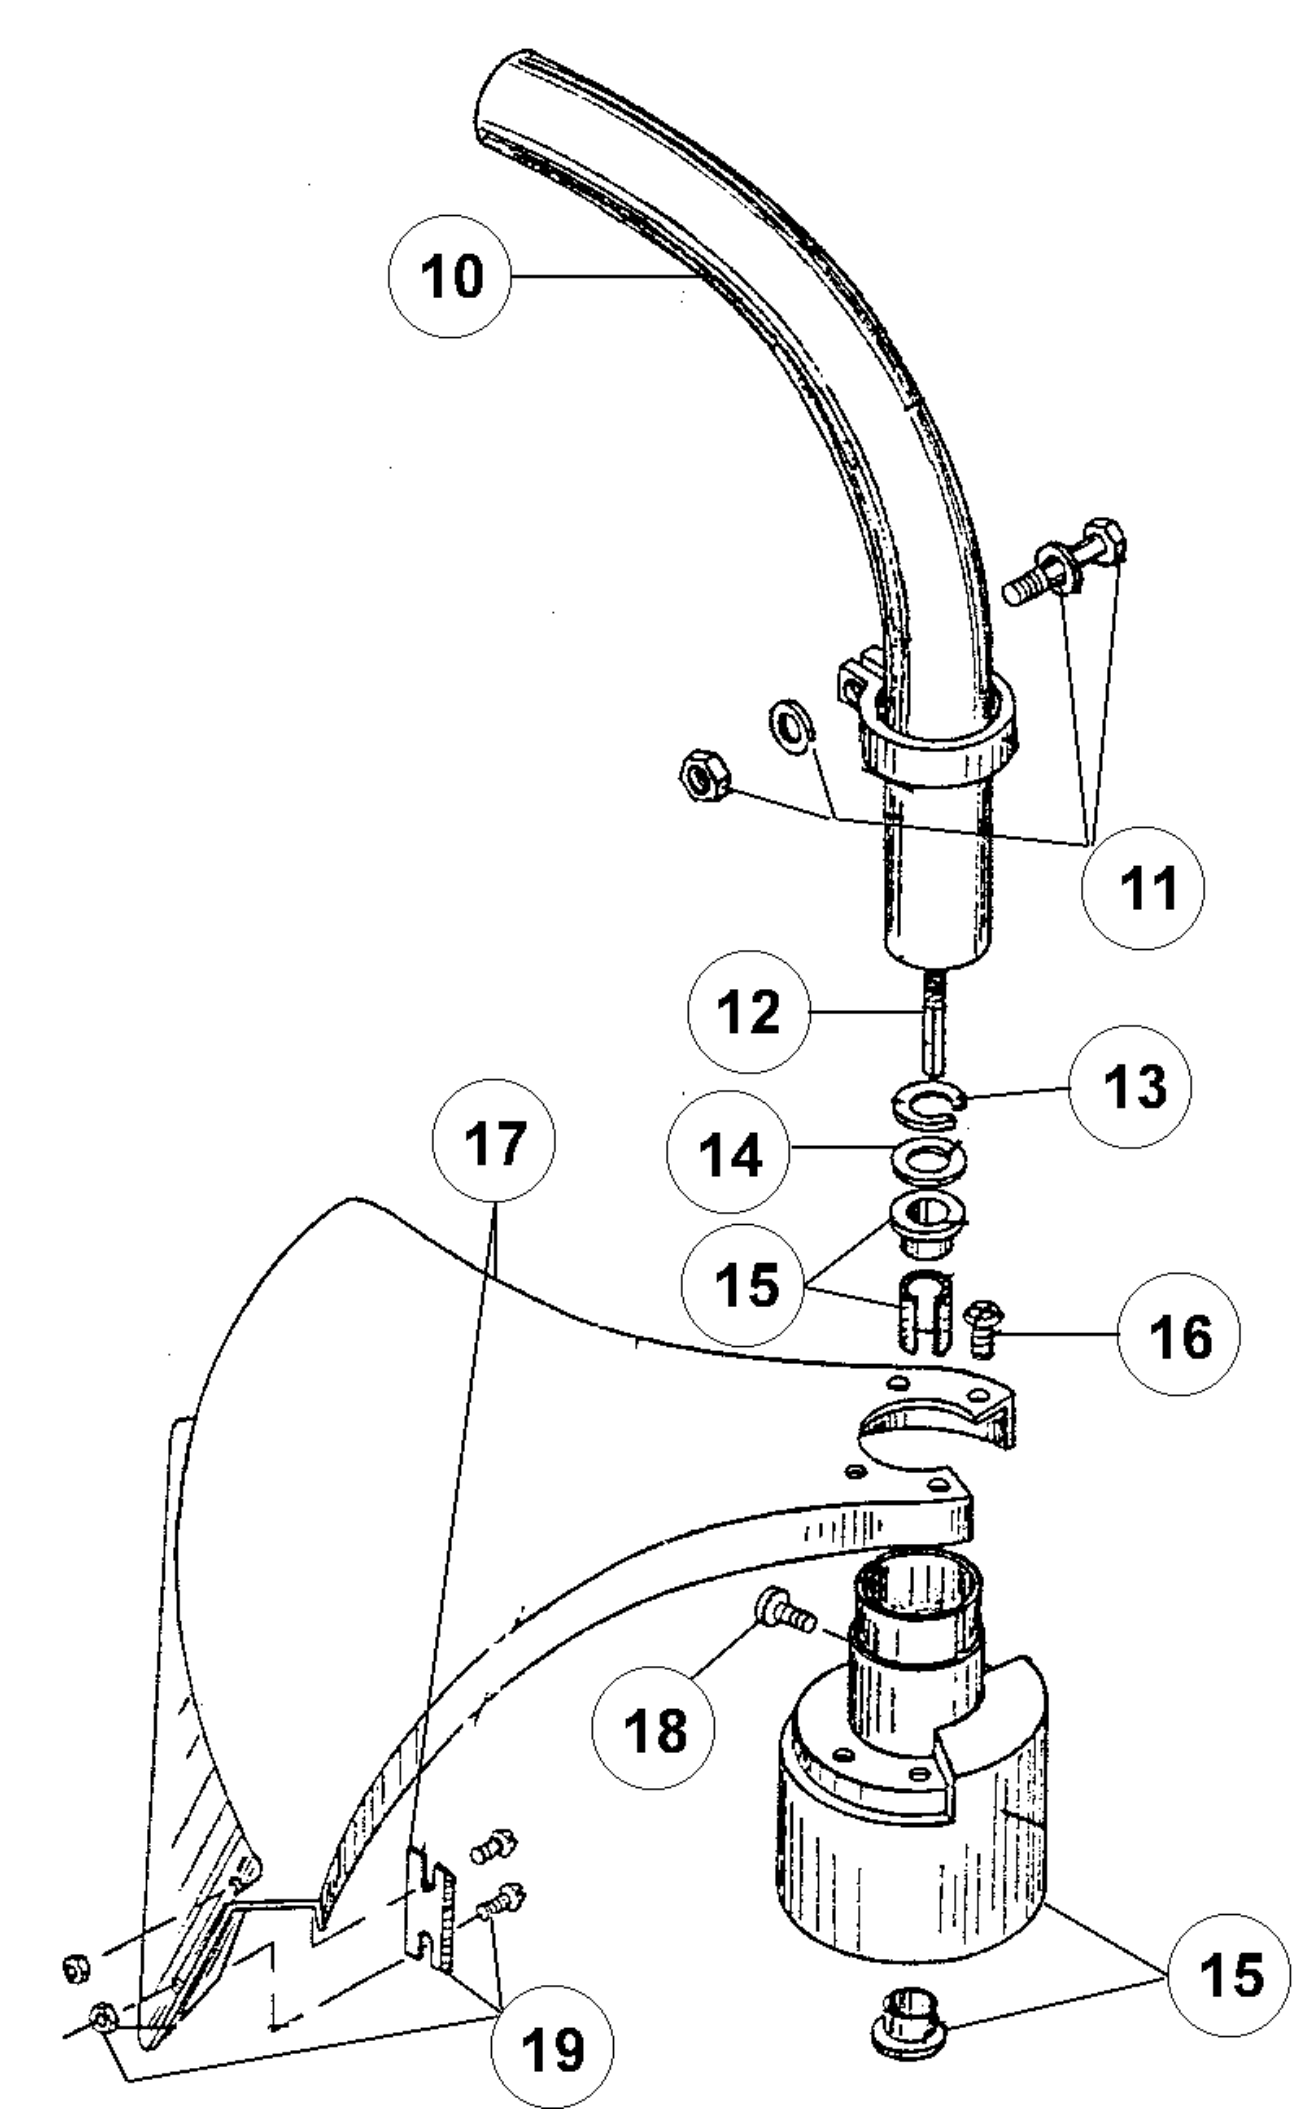

<u>Item</u>	<u>Part No.</u>	<u>Description</u>
1	160325	Carburetor/Air Cleaner Cover Assembly (includes item 2)
2	160247	Air Cleaner Filter
3	160248	Carburetor Mounting Screw Assembly
4	160326	Wavey Washer
5	160249	Choke Lever and Plate
6	147324	Carburetor Assembly
7	147101	Throttle Adjustment Assembly (Walbro)
7	147665	Throttle Adjustment Assembly (Tillotson)
8	147113	Carburetor Gasket (10 pack)
9	147329	Primer and Hose Assembly
10	160327	Carb Mount Assembly
11	147529	Reed Assembly
12	147110	Rear Mounting Pad
13	147419	Carburetor Mount Gasket (10 pack)
14	147618	Power Shaft Assembly
15	160010	Crankcase Service Assembly (items 14-18)
16	147092	Inner Bearing Assembly
17	147091	Seal
18	147089	Outer Bearing Assembly
19	147613	Fuel Tank Assembly (items 20-22)
20	160187	Fuel Cap Assembly
21	147325	Return Line Assembly
22	147111	Fuel Line Assembly
23	147109	Front Mounting Pad
24	147169	Shroud Assembly
25	147649	Shroud Extension and Stand
26	147085	Flywheel Assembly
27	147240	Square Nut Drive
28	147289	Recoil Pulley Assembly
29	147288	Recoil Spring
30	147747	Pulley Retainer Assembly
31	147127	Rope Guide

The above part nos. are for serial nos. 205053801 and greater.

<u>Item</u>	<u>Part No.</u>	<u>Description</u>
1	147564	Main Handle Grip
2	147737	Throttle Cable Housing Assembly
3	147130	Throttle Cable
4	147159	Throttle Housing and Trigger Assembly
5	147132	Throttle Trigger Spring
6	147162	Switch Assembly
7	160209	Wire Lead Assembly
8	147133	D-Handle
9	147134	D-Handle Hardware Assembly
10	160019	Upper Drive Shaft Housing Assembly
11	147138	Lower Clamp Assembly
12	147139	Lower Flexible Drive Shaft
13	147140	Retaining Ring
14	147141	Washer
15	147142	Bushing Housing Assembly
16	147145	Guard Mounting Screw Assembly
17	147839	Guard and Blade Assembly
18	147146	Anti-Rotation Screw
19	147144	Blade Assembly
20	147147	Spool Shaft
21	147148	Outer Spool and Eyelet Assembly