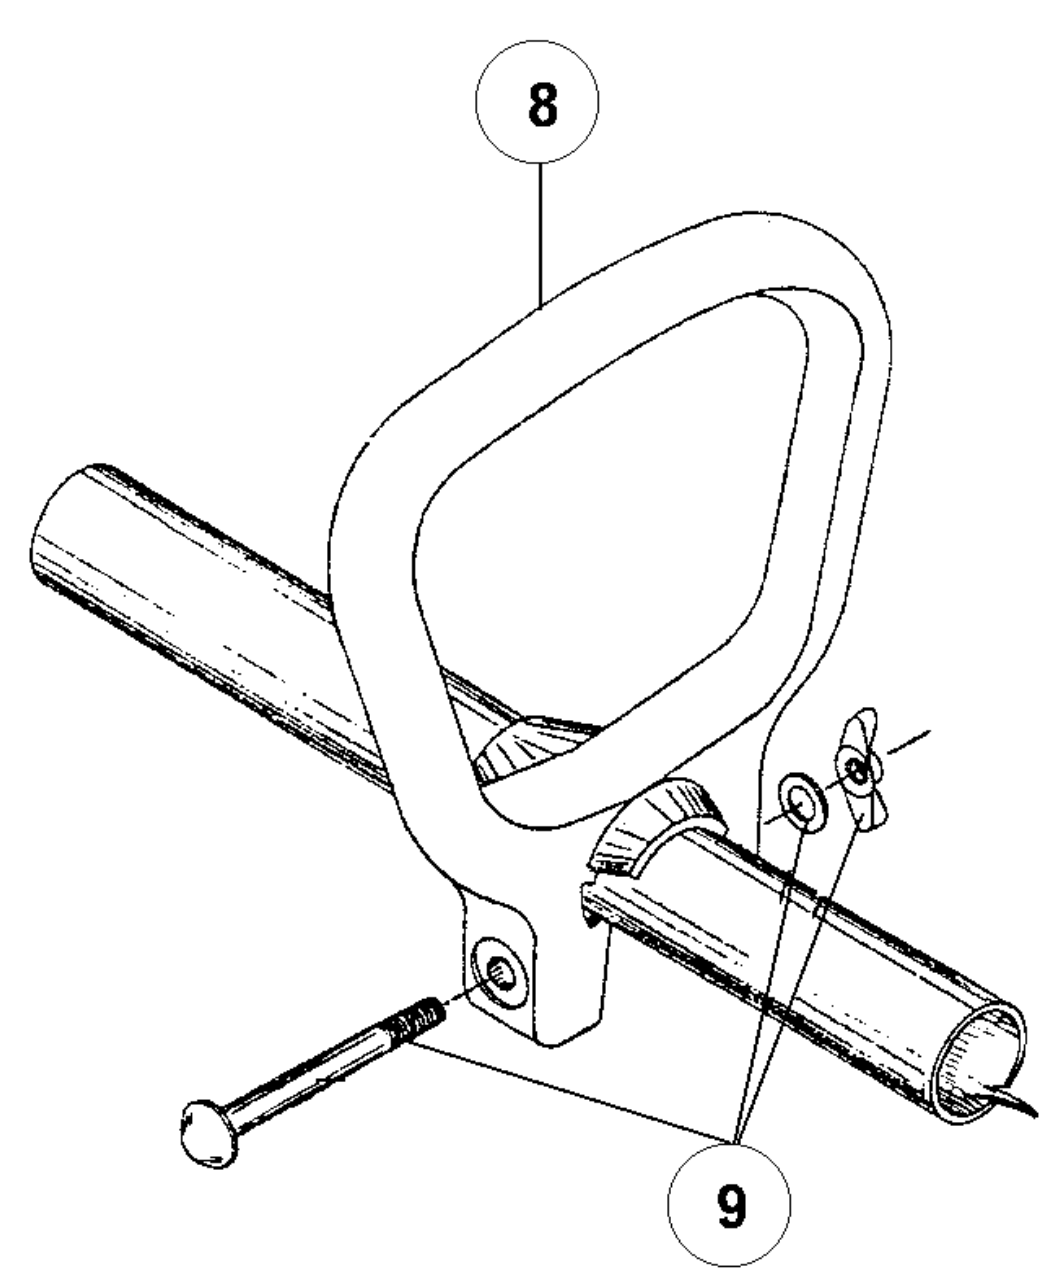

The above part nos. are for serial nos. 205053801 and greater.

<u>Item</u>	<u>Part No.</u>	<u>Description</u>
1	147564	Main Handle Grip
2	147737	Throttle Cable Housing Assembly
3	147130	Throttle Cable
4	147159	Throttle Housing and Trigger Assembly
5	147132	Throttle Trigger Spring
6	147162	Switch Assembly
7	160209	Wire Lead Assembly
8	147133	D-Handle
9	147134	D-Handle Hardware Assembly
10	160019	Upper Drive Shaft Housing Assembly
11	147138	Lower Clamp Assembly
12	147139	Lower Flexible Drive Shaft
13	147140	Retaining Ring
14	147141	Washer
15	147142	Bushing Housing Assembly
16	147145	Guard Mounting Screw Assembly
17	147839	Guard and Blade Assembly
18	147146	Anti-Rotation Screw
19	147144	Blade Assembly
20	147147	Spool Shaft
21	147148	Outer Spool and Eyelet Assembly

<u>Item</u>	<u>Part No.</u>	<u>Description</u>
22	147149	Eyelet
23	147151	Retainer (10 pack)
24	147150	Spring
25	147294	Inner Reel
26	147153	Bump Head Knob Assembly

Optional Accessories

- 147073 Monoflail Cutting Line, 15.24 m (50 feet)
- 147718 Spool And Line, 9.14 m (30 feet, dual line)
- 160197 Shoulder Strap Assembly
- 147275 Replacement Head Assembly