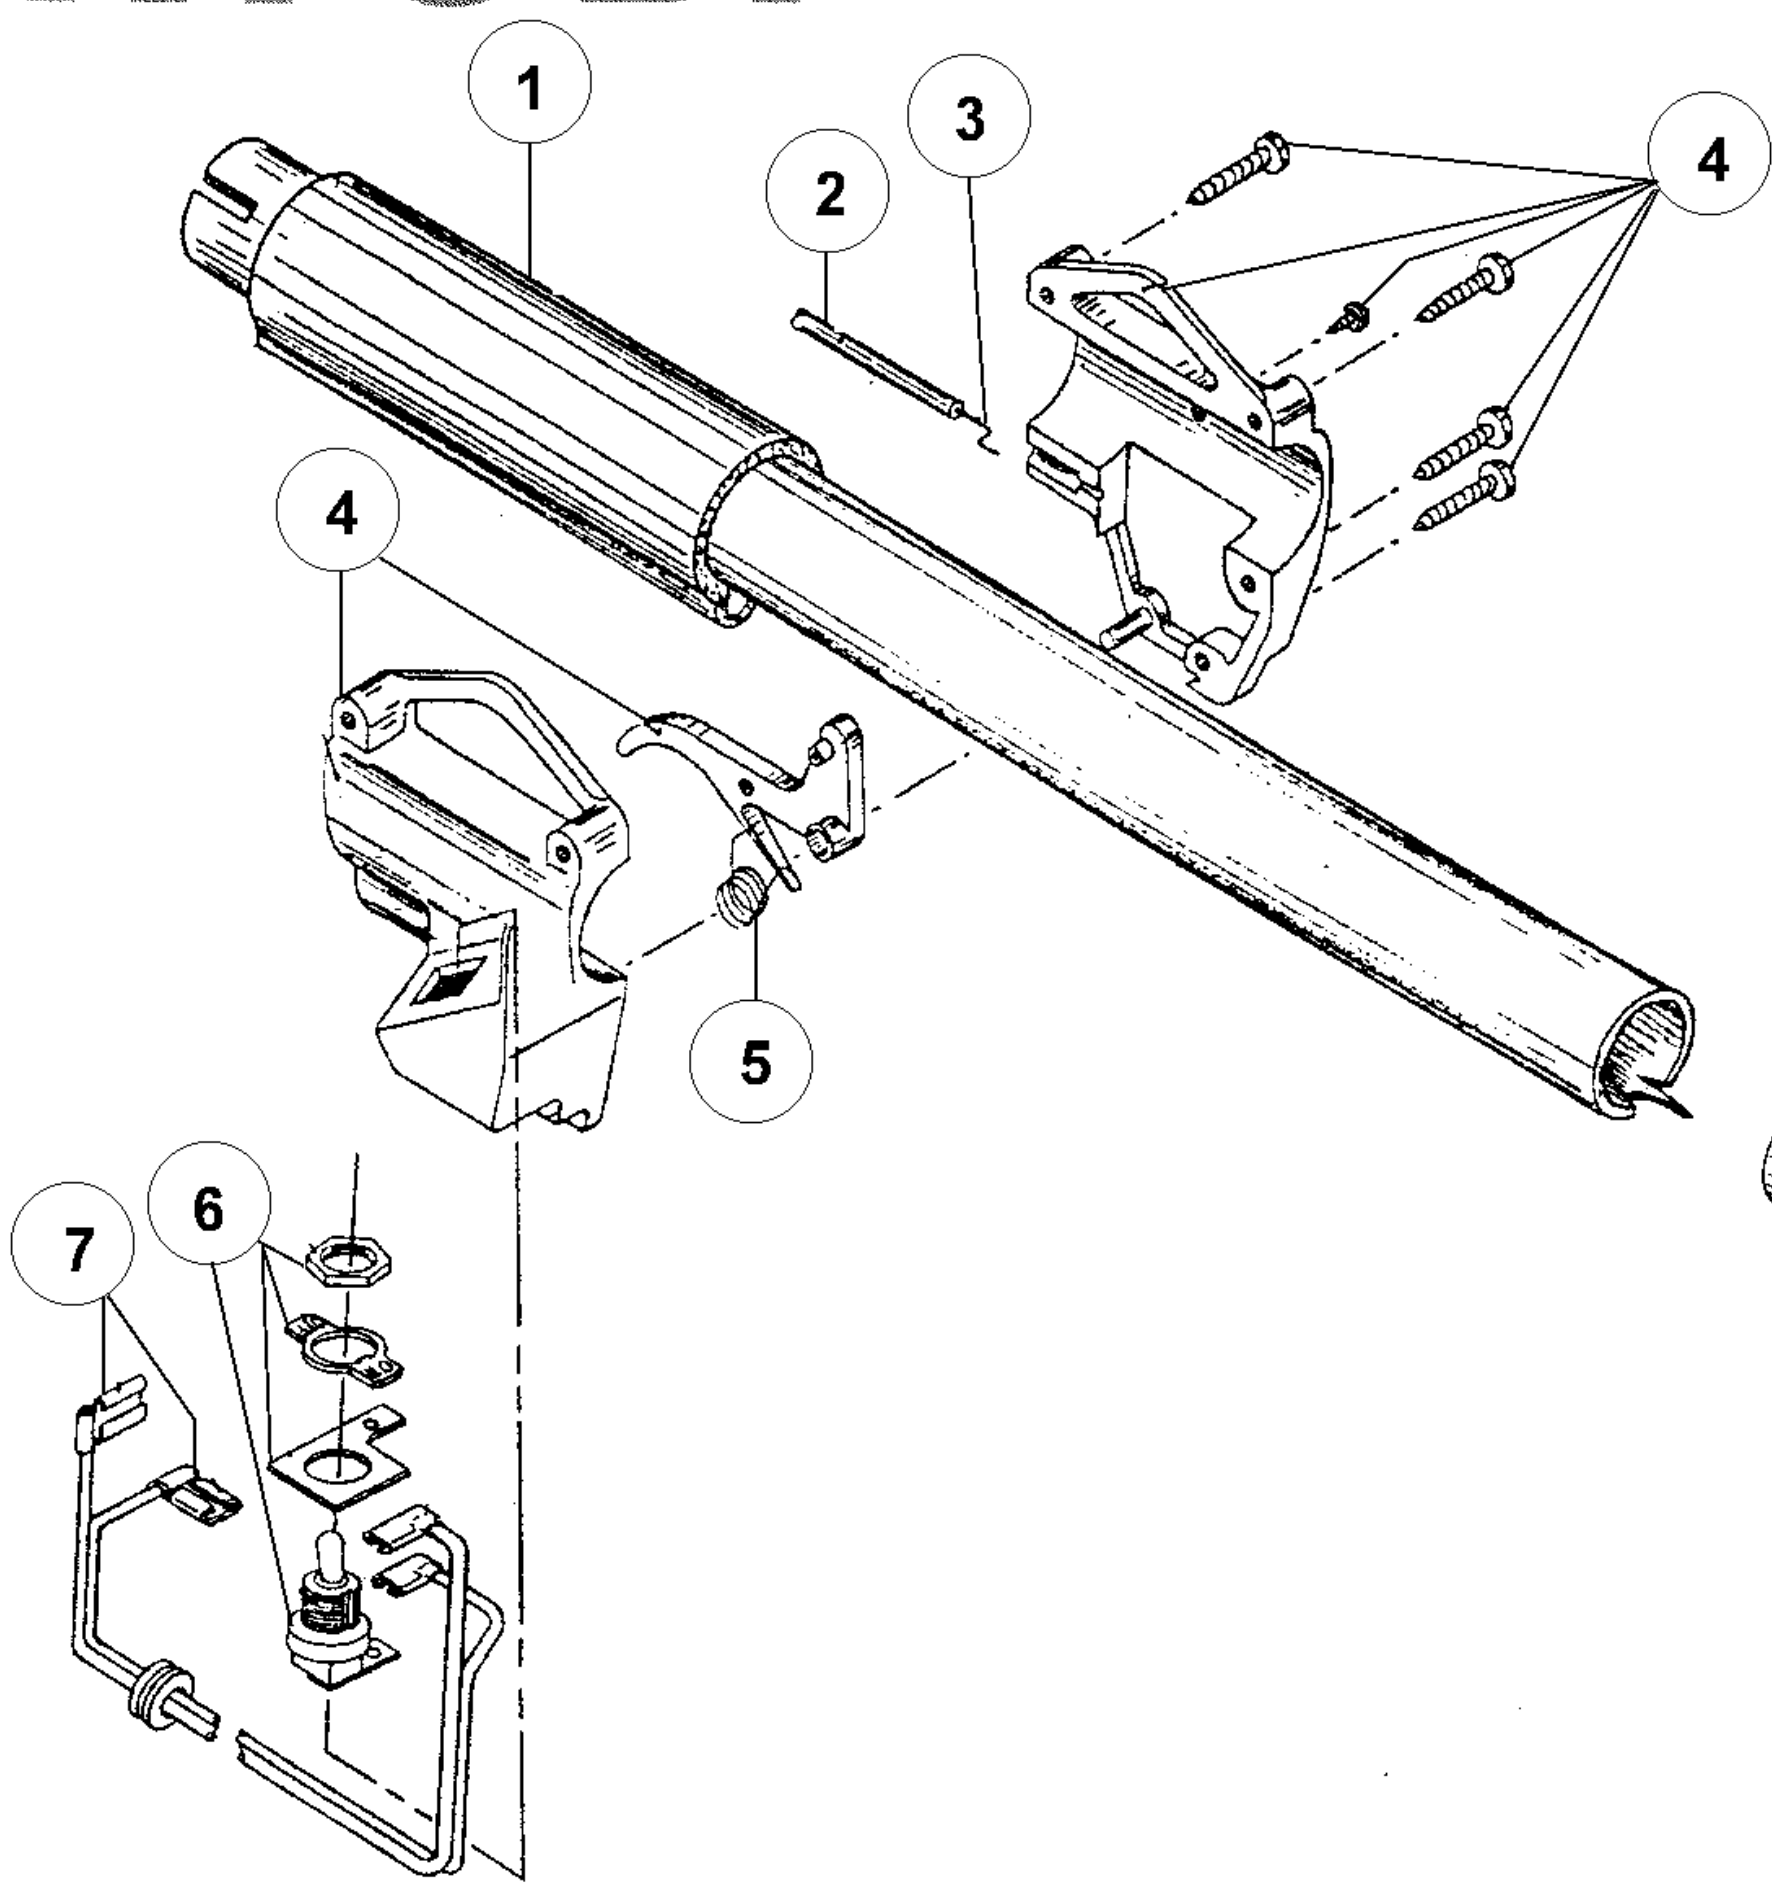

The above part nos. are for serial nos. 205053801 and greater.

<u>Item</u>	<u>Part No.</u>	<u>Description</u>
1	147564	Main Handle Grip
2	147737	Throttle Cable Housing Assembly
3	147130	Throttle Cable
4	147159	Throttle Housing and Trigger Assembly
5	147132	Throttle Trigger Spring
6	147162	Switch Assembly
7	160209	Wire Lead Assembly
8	147133	D-Handle
9	147134	D-Handle Hardware Assembly
10	160019	Upper Drive Shaft Housing Assembly
11	147138	Lower Clamp Assembly
12	147139	Lower Flexible Drive Shaft
13	147140	Retaining Ring
14	147141	Washer
15	147142	Bushing Housing Assembly
16	147145	Guard Mounting Screw Assembly
17	147839	Guard and Blade Assembly
18	147146	Anti-Rotation Screw
19	147144	Blade Assembly
20	147147	Spool Shaft
21	147148	Outer Spool and Eyelet Assembly

<u>Item</u>	<u>Part No.</u>	<u>Description</u>
22	147149	Eyelet
23	147151	Retainer (10 pack)
24	147150	Spring
25	147294	Inner Reel
26	147153	Bump Head Knob Assembly

Optional Accessories

- 147073 Monoflail Cutting Line, 15.24 m (50 feet)
- 147718 Spool And Line, 9.14 m (30 feet, dual line)
- 160197 Shoulder Strap Assembly
- 147275 Replacement Head Assembly