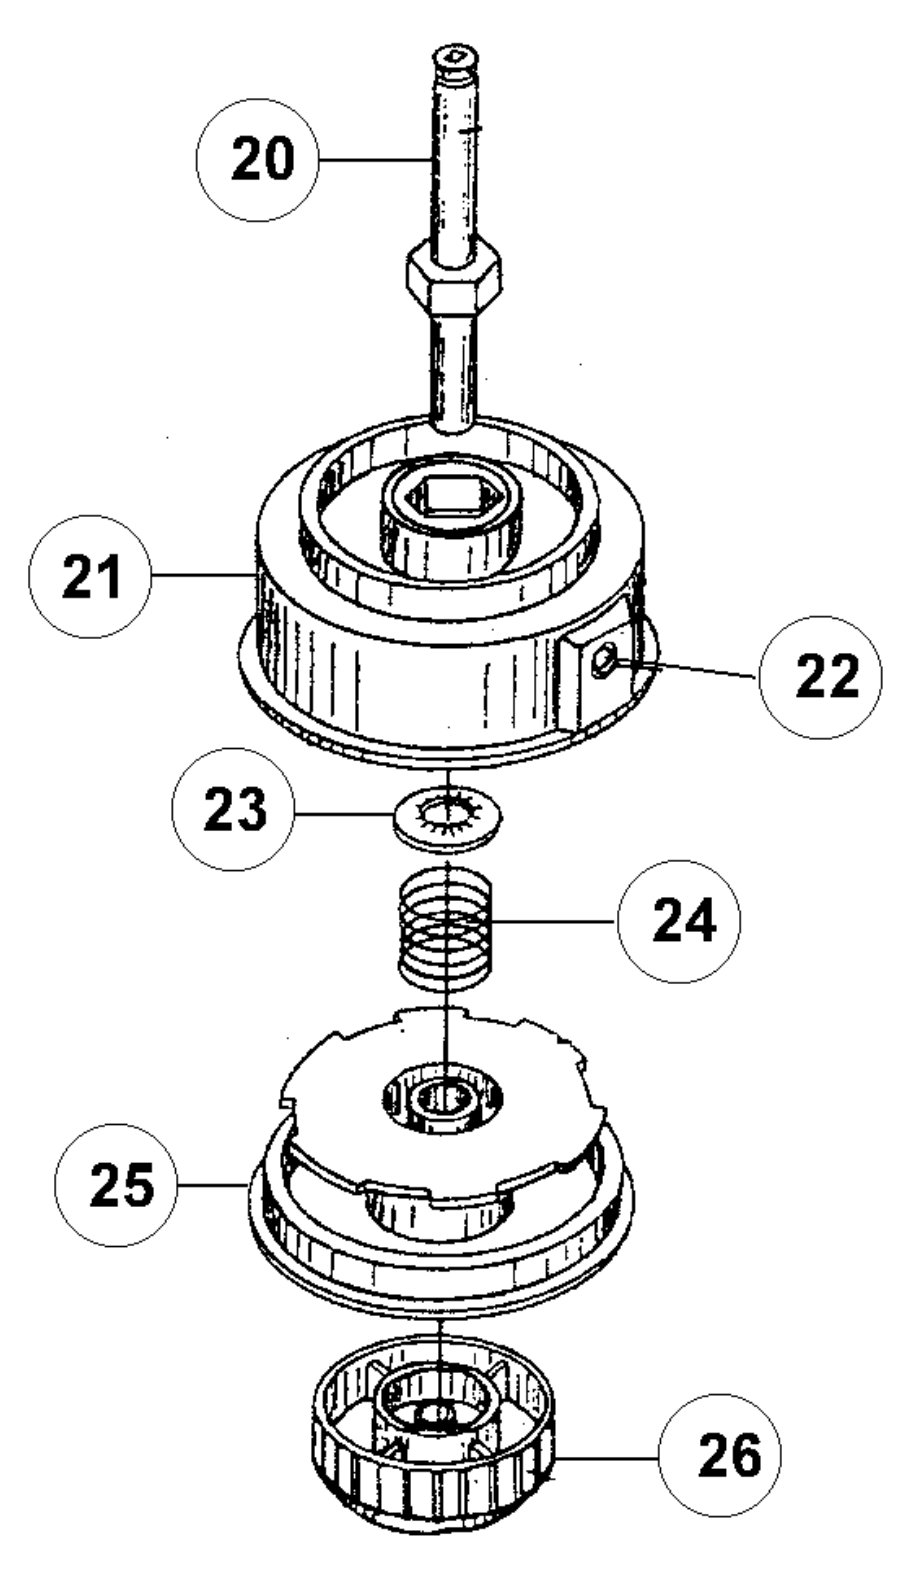

<u>Item</u>	<u>Part No.</u>	<u>Description</u>
1	160325	Carburetor/Air Cleaner Cover Assembly (includes item 2)
2	160247	Air Cleaner Filter
3	160248	Carburetor Mounting Screw Assembly
4	160326	Wavey Washer
5	160249	Choke Lever and Plate
6	147324	Carburetor Assembly
7	147101	Throttle Adjustment Assembly (Walbro)
7	147665	Throttle Adjustment Assembly (Tillotson)
8	147113	Carburetor Gasket (10 pack)
9	147329	Primer and Hose Assembly
10	160327	Carb Mount Assembly
11	147529	Reed Assembly
12	147110	Rear Mounting Pad
13	147419	Carburetor Mount Gasket (10 pack)
14	147618	Power Shaft Assembly
15	160010	Crankcase Service Assembly (items 14-18)
16	147092	Inner Bearing Assembly
17	147091	Seal
18	147089	Outer Bearing Assembly
19	147613	Fuel Tank Assembly (items 20-22)
20	160187	Fuel Cap Assembly
21	147325	Return Line Assembly
22	147111	Fuel Line Assembly
23	147109	Front Mounting Pad
24	147169	Shroud Assembly
25	147649	Shroud Extension and Stand
26	147085	Flywheel Assembly
27	147240	Square Nut Drive
28	147289	Recoil Pulley Assembly
29	147288	Recoil Spring
30	147747	Pulley Retainer Assembly
31	147127	Rope Guide

The above part nos. are for serial nos. 205053801 and greater.

<u>Item</u>	<u>Part No.</u>	<u>Description</u>
1	147564	Main Handle Grip
2	147737	Throttle Cable Housing Assembly
3	147130	Throttle Cable
4	147159	Throttle Housing and Trigger Assembly
5	147132	Throttle Trigger Spring
6	147162	Switch Assembly
7	160209	Wire Lead Assembly
8	147133	D-Handle
9	147134	D-Handle Hardware Assembly
10	160019	Upper Drive Shaft Housing Assembly
11	147138	Lower Clamp Assembly
12	147139	Lower Flexible Drive Shaft
13	147140	Retaining Ring
14	147141	Washer
15	147142	Bushing Housing Assembly
16	147145	Guard Mounting Screw Assembly
17	147839	Guard and Blade Assembly
18	147146	Anti-Rotation Screw
19	147144	Blade Assembly
20	147147	Spool Shaft
21	147148	Outer Spool and Eyelet Assembly