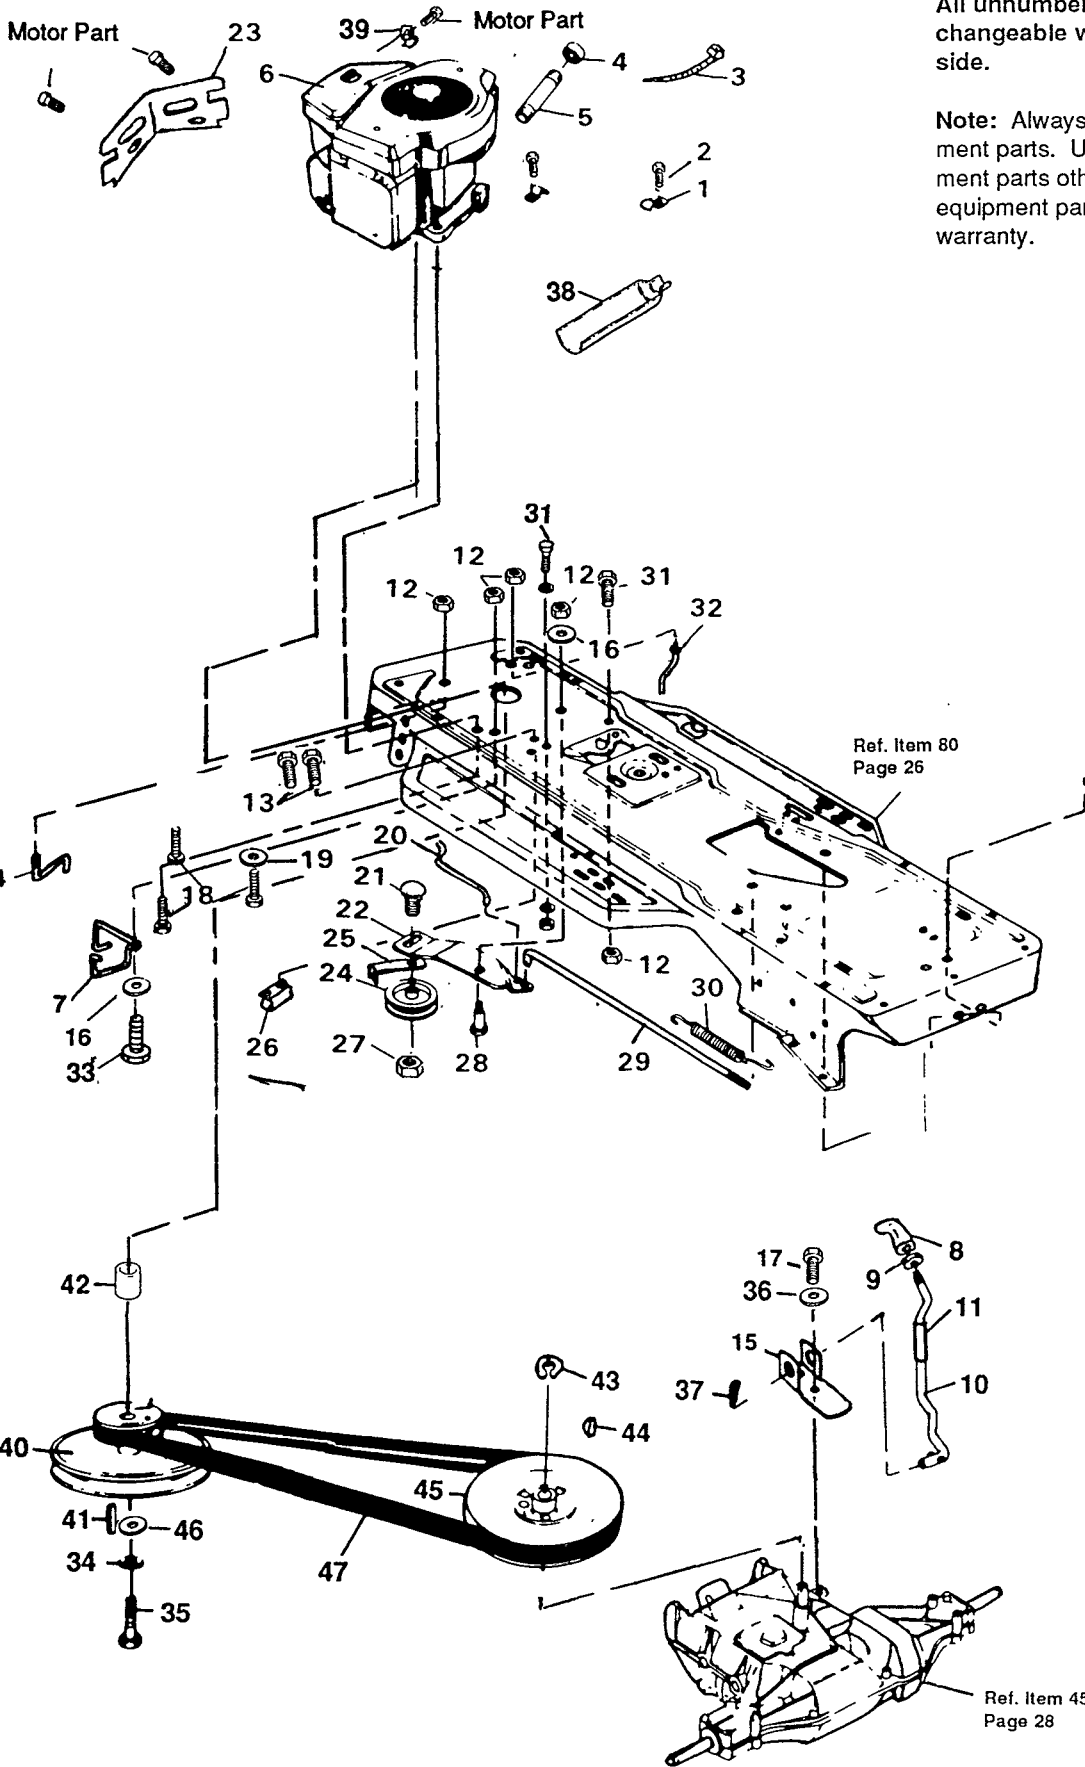

45" Lawn Tractor Model A3583-130

All unnumbered items are interchangeable with the opposite side.

Note: Always use original equipment parts. Use of service/replacement parts other than the original equipment parts may void your warranty.

Repair Parts

45" Lawn Tractor Model A3583 - 130

Key No.	Part No.	Description
1	56538	Clip, Cable
2	35258	Screw, Taptite #10-24 x 3/8 In.
3	57444	Wire Tie
4	47828	Cap, Oil Drain Tube ~
5	52404	Tube, Oil Drain ~
6	Engine	~ See Footnote Below
7	58356	Guide Belt/Drag Link
8	304438	Knob
9	120238	Jam Hex Nut 1/2-13
10	302743	Shift Lever
11	302445	Shift Tube
12	1498	Locknut, Hex 5/16-18 Thd.
13	57220	Screw, Taptite, #12 x 1/2 In.
14	300634	Belt Guide ~
15	57480	Assembly, Shift Bracket
16	45602	Washer, 5/16 In.
17	56255	Screw, Hex Hd Nylon .14-28 x 3/4 In.
18	50947	Screw, Taptite 3/8-16 x 1-1/4 In.
19	138489	Internal Lockwasher
20	57204	Rod, Clutch
21	45892	Carriage Bolt 3/8-16 x 1-1/2 In.
22	300154	Idler Arm
23	9240	Bulkhead, Hood
24	303031	Pulley, Idler
25	39659	Belt Retainer

Key No.	Part No.	Description
26	57476	Switch <i>Kobl</i>
27	1499	Locknut, 3/8-16 Thd.
28	300793	Shoulder Bolt
29	57203	Brake Rod
30	56359	Spring, Clutch
31	120229 *	Screw, Hex Hd 5/16-18 x 5/8 In.
32	300440	Belt Guide
33	180079	Screw, Hex Hd 5/16-18 x1 In.
34	120383	Lockwasher, Split 7/16 In. ~
35	215668	Screw, Hex Hd 5/16-18 x 1 In. ~
36	57157	Washer, Special
37	137185	Cotter Pin
38	54873	Trough, Oil Drain
39	56538	Wire Retainer
40	309362	Pulley, Engine
41	57555	Key, 1/4 x 1/4 x 1-1/2 In.
42	304246	Spacer, Engine Pulley
43	22053	Ring, Retaining
44	3021	Key, Woodruff
45	302745	Pulley, Input
46	56431	Washer, Pilot
47	57214	V-Belt

(*) Standard hardware items - may be purchased locally.