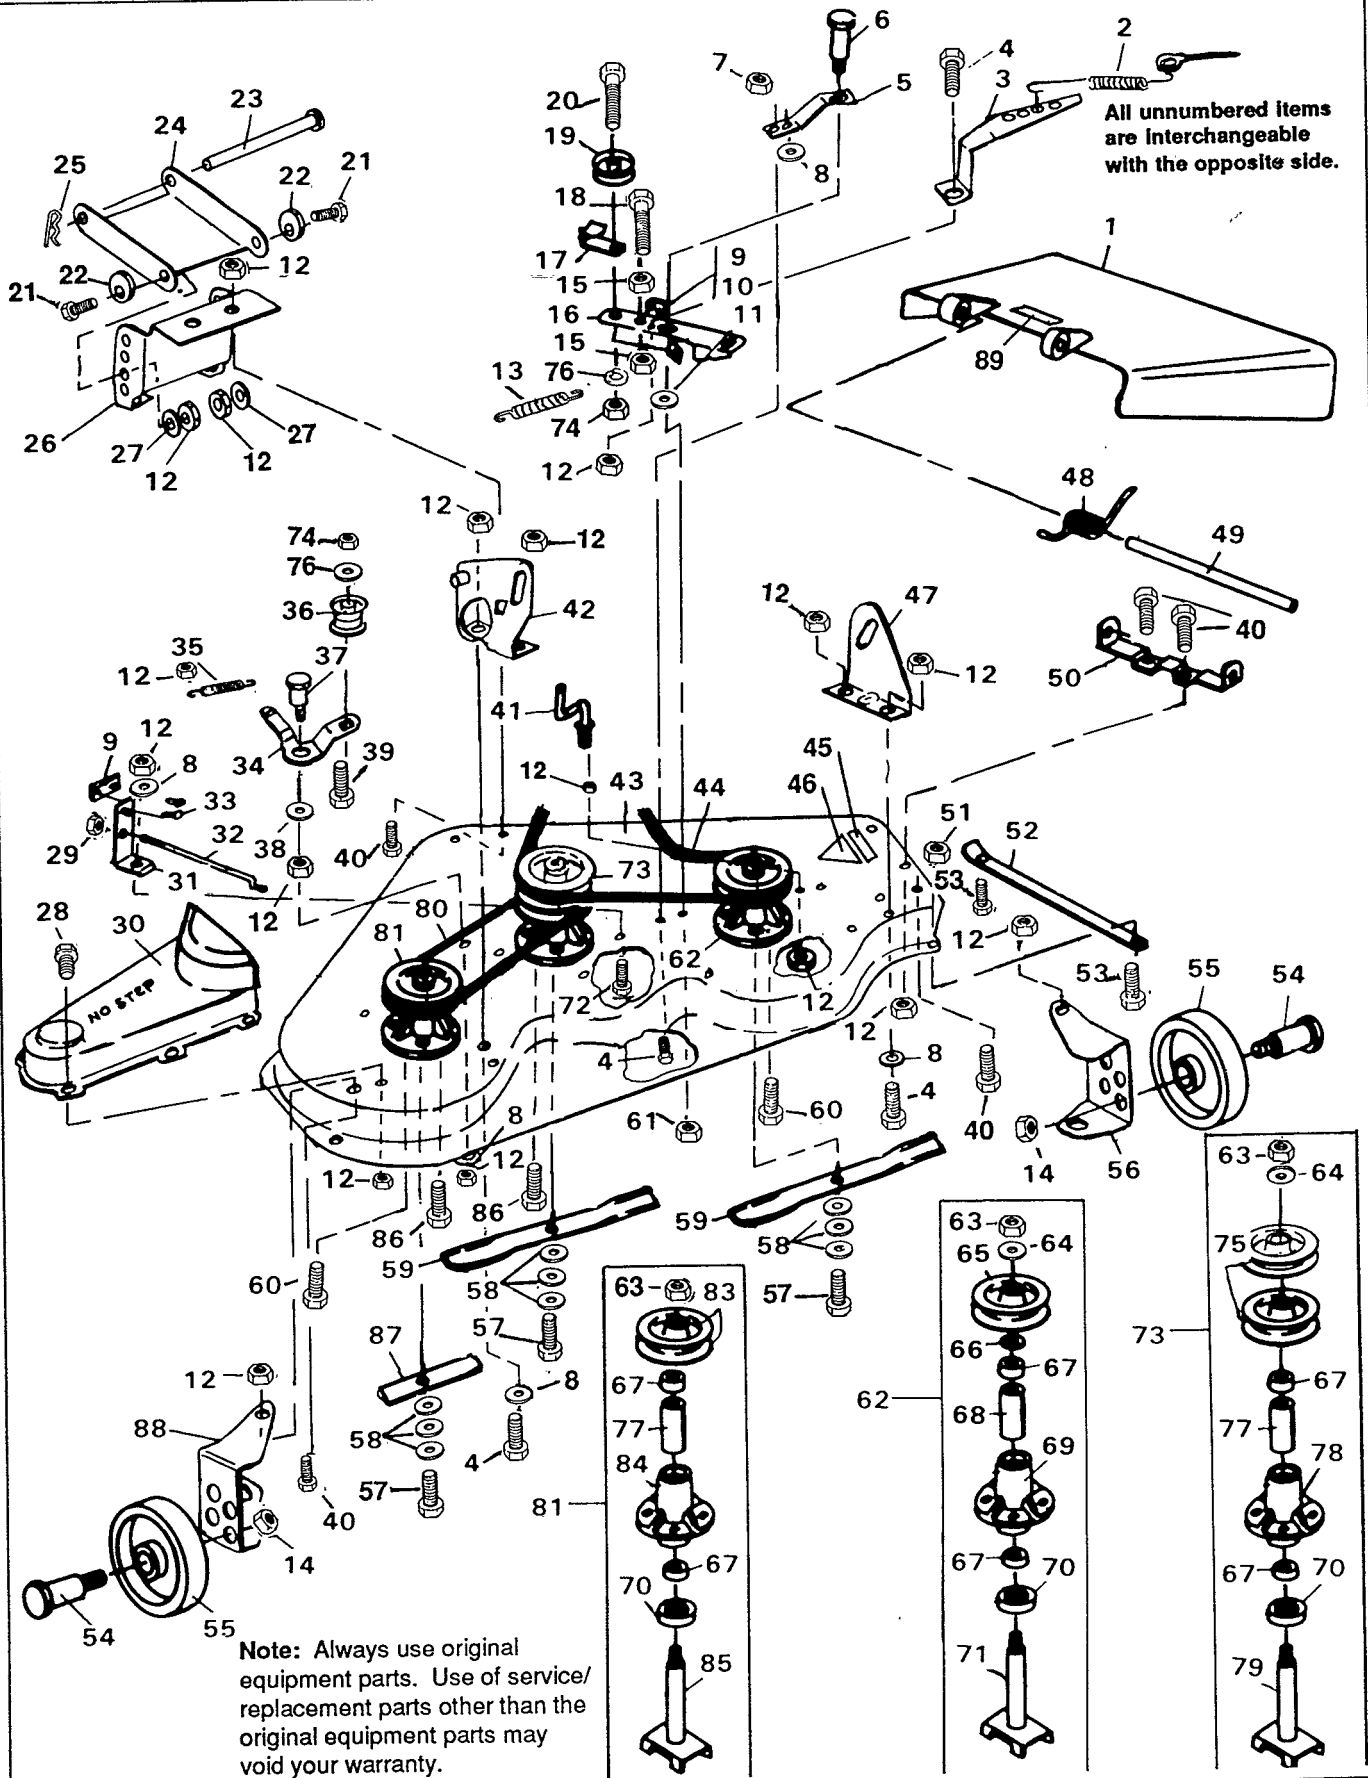

Repair Parts

45" Lawn Tractor Model A3583-130

Repair Parts

45" Lawn Tractor Model A3583-130

Key No.	Part No.	Description
1	57818	Chute Guard
2	300473	Spring
3	9401	Extension, Idler Arm Bracket
4	180077	* Screw, Hex Hd 5/16-18 x 3/4 In.
5	300179	Bracket, Idler
6	300180	Shoulder Bolt
7	44108	Nut, Hex Wide Flange 5/16-18 Thd.
8	120393	Flatwasher 11/32 In.
9	306973	Brake Pad
10	41601	Rivet, Brake Pad
11	996416	* Flatwasher 3/8 In.
12	1498	Locknut 5/16-18 Thd.
13	35410	Spring
14	1499	Locknut, 3/8-16 Thd.
15	271172	* Keps Nut, 1/4-20 Thd.
16	300491	Idler Arm Bracket
17	1346	Retainer, Belt —
18	121954	* Screw, Hex Hd 1/4-20 x 2 In.
19	303030	Pulley, Idler
20	57325	Carriage Bolt, 3/8-16 x 2 In.
21	122017	* Screw, Hex Hd 5/16-18 x 1 In.
22	58247	Nut, Adjusting
23	58306	Rod, Deck Hitch
24	301091	Bracket, Deck Front
25	8260	Hairpin Cotter
26	58315	Lift Support Plate
27	35214	Flatwasher, 21/64 In.
28	40886	Screw, Taptite 1/4-20 Thd.
29	1498	Locknut, 5/16-18 Thd.
30	300238	Belt Guard
31	303246	Brake Arm
32	300315	Rod, Brake Release
33	135624	Rivet, Brake Pad—
34	1343	Idler Arm
35	300215	Spring
36	303029	Pulley, Idler
37	41890	Shoulder Bolt
38	4107	Flatwasher
39	45892	Shoulder Bolt
40	120834	* Screw, Hex Hd 5/16-18 x 1/2 In.
41	57318	Belt Guide
42	58251	Bracket, Lift L.H.
43	311434	Mower Deck
44	305667	V-Belt
45	68622	Decal, No Step

Key No.	Part No.	Description
46	305770	Decal, Caution
47	58250	Bracket, Lift R.H.
48	55767	Spring, Discharge Chute
49	57317	Rod, Pivot
50	57360	Bracket, Pivot
51	271184	* Nut, Keps 5/16-18 Thd. *
52	57314	Skid Bar
53	126216	* Carriage Bolt, 5/16-18 Thd.
54	23763	Wheel Axle
55	52584	Wheel, Deck
56	300102	Bracket, Wheel Mount R.H.
57	39573	Screw, Hex Hd 3/8-24 x 1 In.
58	2483	Formed Washer
59	56821	Blade
60	300345	* Screw, Hex Hd 5/16-18 x 1-3/8 In.
61	45171	Wide Flange Locknut 3/8 - 16 Thd.
62	56424	Quill Assembly
63	1282	Locknut, Flange
64	56365	Flatwasher
65	56390	Pulley
66	51449	Spacer
67	49562	Bearing
68	50818	Spacer, Tube
69	55547	Quill
70	50616	Dust Shield
71	56425	Saddle & Shaft Assembly
72	120228	* Screw, Hex Hd 5/16-18 x 5/8 In.
73	304076	Quill Assembly
74	120377	Locknut 3/8-16
75	304077	Pulley
76	120382	Lockwasher, Split 3/8
77	58128	Spacer, Tube
78	58124	Quill
79	58165	Saddle & Shaft Assembly
80	300142	V-Belt
81	58125	Quill Assembly
82	70613	Decal, Caution
83	300294	Pulley Half
84	58162	Quill
85	58122	Saddle & Shaft Assembly
86	50634	Screw, Hex Hd 5/16-18 x 7/8 In.
87	303014	Blade, 9/52 In.
88	300103	Bracket, Wheel Mount L.H.

(* Standard hardware items - may be purchased locally.