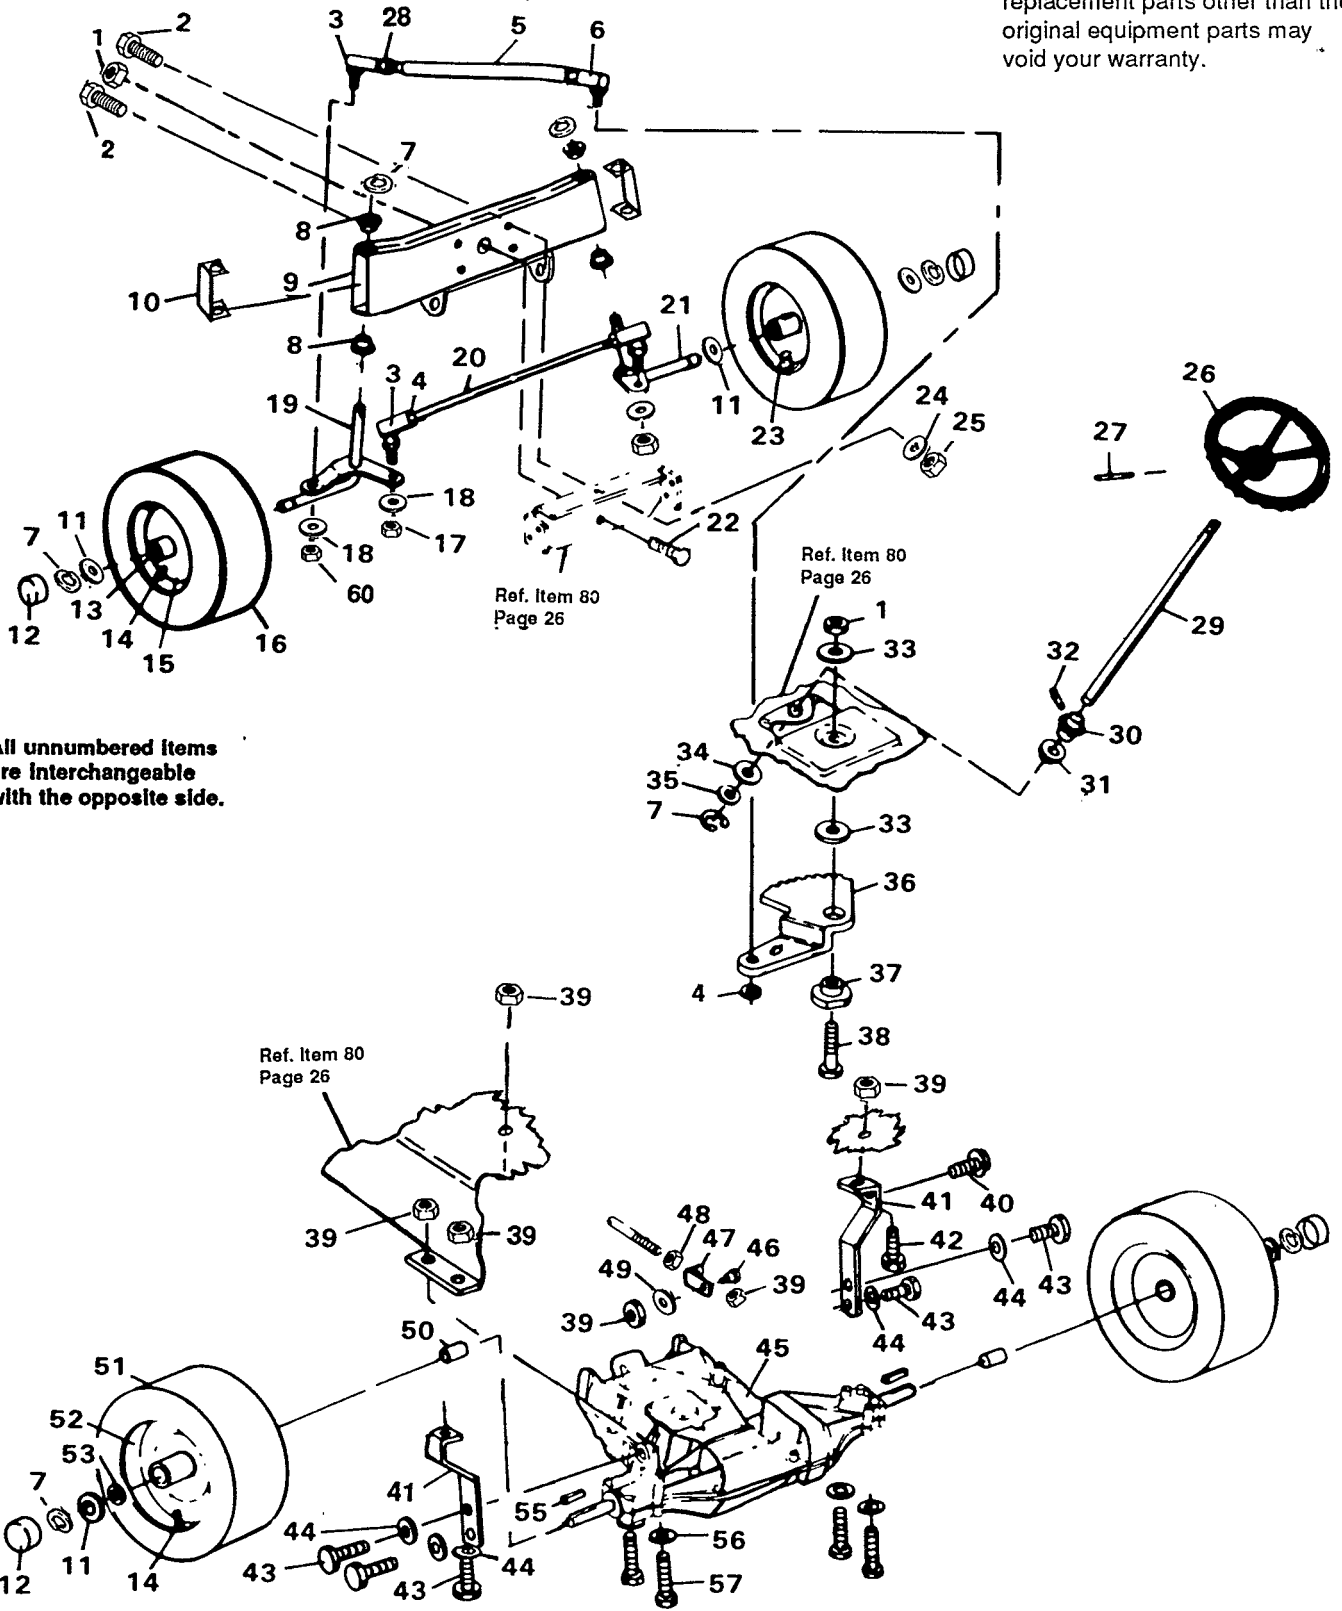

Repair Parts

45" Lawn Tractor Model A3583-130

Note: Always use original equipment parts. Use of service/replacement parts other than the original equipment parts may void your warranty.

All unnumbered items are interchangeable with the opposite side.

Repair Parts

45" Lawn Tractor Model A3583-130

Always give the following information when ordering repair parts:

1. The **PART NUMBER**;
2. The **PART NAME**;
3. The **QUANTITY DESIRED**;
4. The **MODEL NUMBER** (As shown on Model Plate).

Send your part orders per the instructions on the front page.

To tell if a part is the left or right handed one, stand behind your mower.

Do not use the key numbers when ordering repair parts, **always use the part numbers.**

All replacement parts will be supplied in current production colors or in a neutral color.

A handling fee is applicable to small parts orders.

Key No.	Part No.	Description
1	1500	Locknut, 1/2-13 Thd.
2	122207	* Screw, Hex Hd 3/8-16 x 3 In. ←
3	21275	Ball Joint
4	46692	Nut, Hex Jam 3/8-24 Thd.
5	302863	Drag Link 3 1/2 100
6	57158	Ball Joint
7	36625	"E" Ring
8	52407	Bearing, Front Spindle
9	307338	Front Axle ←
10	53373	Cover, Axle End ←
11	642	Flatwasher
12	40394	Hub Cap
13	49613	Bearing
14	24167	Valve Stem
15	49401	Wheel, Front
16	57914	Tire, Front
17	120369	* Nut, Hex 3/8-24 Thd.
18	120382	* Lockwasher, Split 3/8-In.
19	9781	Front Spindle Assembly, L.H.
20	300327	Tie Rod Assembly
21	9180	Front Spindle Assembly, R.H.
22	58246	Bolt, Front Axle Pivot
23	706	Zerk, Grease 1/4-28 Thd
24	2483	Spring Washer
25	1499	Locknut, 3/8-16 Thd.
26	301251	Steering Wheel
27	456378	Roll Pin, 1/4-2 In.
28	271506	Nut, Jam 7/16-20
29	58243	Shaft, Steering Wheel

Key No.	Part No.	Description
30	58244	Pinion
31	301410	Bushing
32	58274	Dowell Pin
33	22265	Washer
34	301398	Flatwasher
35	21682	Flatwasher, 3/4 In.
36	58289	Sector Gear
37	52406	Eccentric, Steering Adjust ←
38	180177	* Screw, Hex Hd 1/2-13 x 1-1/2 In.
39	1498	Locknut, Hex 5/16-18 Thd.
40	50947	Screw, Wa Hex 3/8-16 x 1-1/4 In.
41	12632	Bracket, Stabilizer
42	122017	Screw, Hex Hd 5/16-18 x 1 In.
43	35498	Screw, Wa Hex Hd 5/16-18 x 3/4 In.
44	120638	Washer, .328 x .60 x .11
45	Transaxle	^ Foote 4360-5 Speed
46	20507	Bolt, 5/16-18
47	57217	Bracket, Brake Rod ←
48	271184	Nut, Hex Keps 5/16-18
49	45602	Washer, Flat .333 x .87 x .119
50	57479	Spacer, ←
51	58276	Tire, Rear
52	180112	Screw, Hex Hd Cap 5/16-18 x 2-3/4 In.
53	22053	Retaining Ring
54	301366	F/ELG 20X8
55	39628	Square Key
56	120393	Washer
57	313269	Owner's Manual (not illustrated)

(*) Standard hardware items - may be purchased locally.
(^) Contact Tecumseh/Peerless authorized service dealer for parts and warranty.