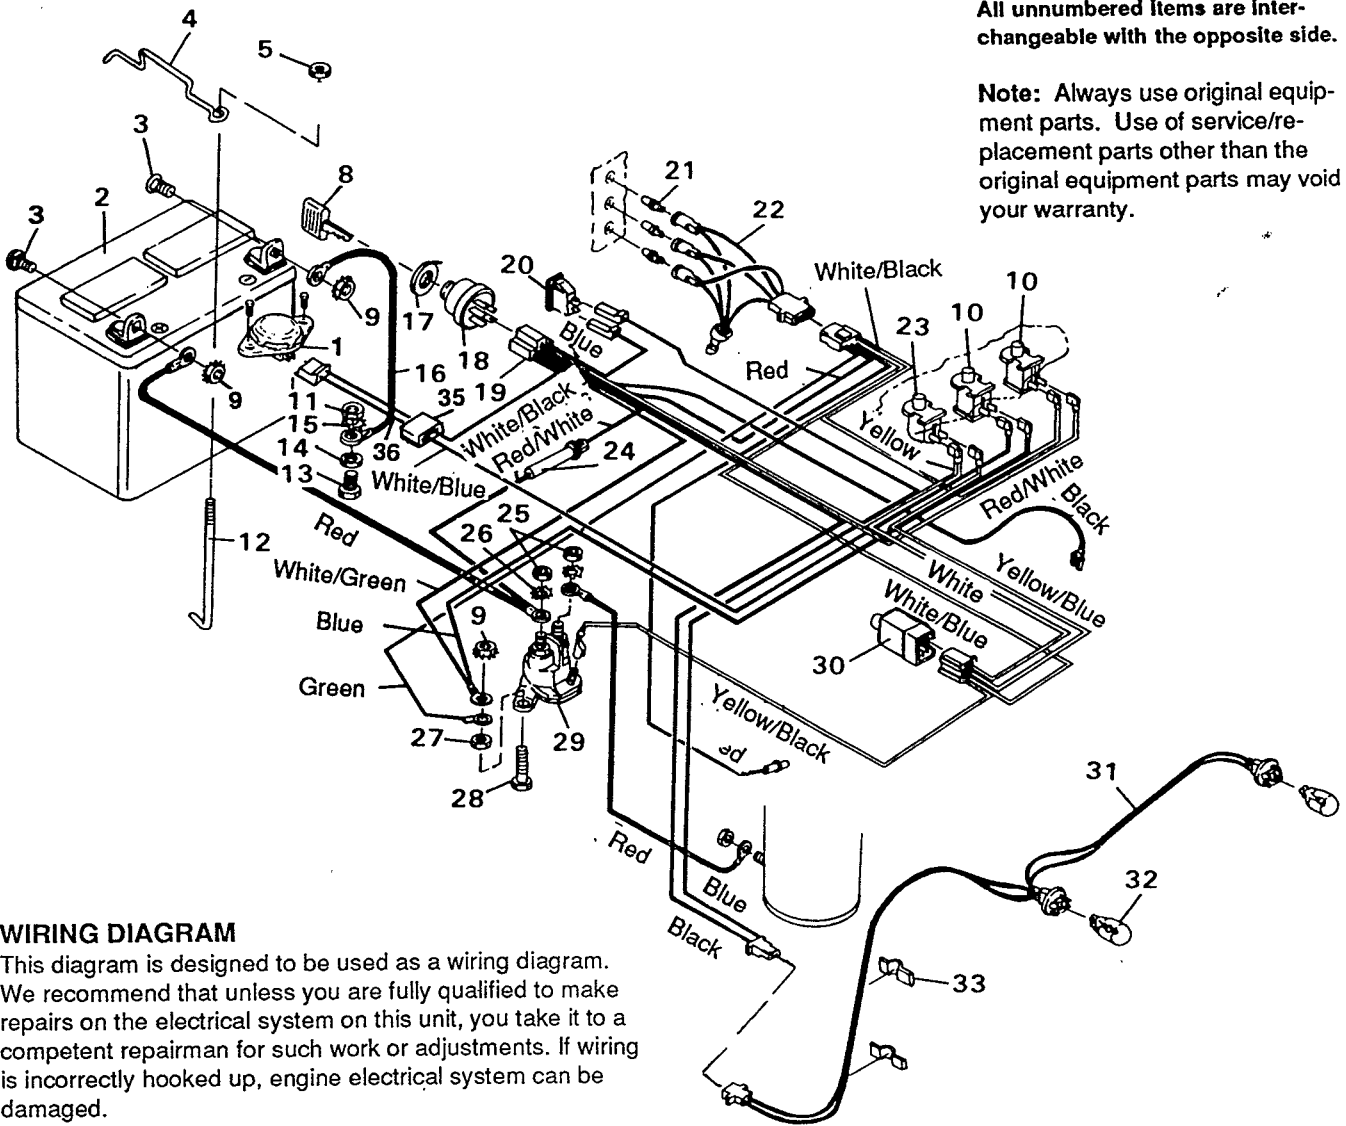

45" Lawn Tractor Model A3583-130

All unnumbered items are interchangeable with the opposite side.

Note: Always use original equipment parts. Use of service/replacement parts other than the original equipment parts may void your warranty.

WIRING DIAGRAM

This diagram is designed to be used as a wiring diagram. We recommend that unless you are fully qualified to make repairs on the electrical system on this unit, you take it to a competent repairman for such work or adjustments. If wiring is incorrectly hooked up, engine electrical system can be damaged.

Key No.	Part No.	Description
1	57547	Switch, Seat
2	302257	Battery
3	120854	Screw, Hex Hd 1/4-20 x 5/8 In.
4	57552	Rod, Battery Top
5	310067	Wing Nut, 1/4-20
6	305431	Wire Assembly, Seat Switch
7	305511	Connector Body
8	300626	Key, Ignition
9	271172	Nut, Hex Keps 1/4-20
10	58277	Switch
11	271184	Nut, Hex Keps 5/16-18
12	57551	Rod, Battery
13	122017	Screw, 5/16-18 x 1 In.
14	1498	Locknut, Reg Hex 5/16-18
15	138538	Washer, Reg .32 x .61 x .02 In.
16	55511	Ground Wire
17	300193	Nut 5/8 - 32
18	300295	Switch

Key No.	Part No.	Description
19	300362	Wire Harness
20	300334	Light Switch
21	57769	Bulb, Indicator
22	300965	Light Harness
23	300220	Safety, Switch
24	302031	Fuse
25	120368	Nut, Reg Hex 5/16-24
26	138485	Washer, .320 x .61 x .03
27	1502	Nut, Reg Hex 1/4-2
28	187745	Screw 1/4-20 x 3/4 In.
29	53716	Solenoid
30	57476	Switch
31	303064	Assembly, Light Wire
32	52572	Bulb, Headlight
33	41482	Clip, Press Wire