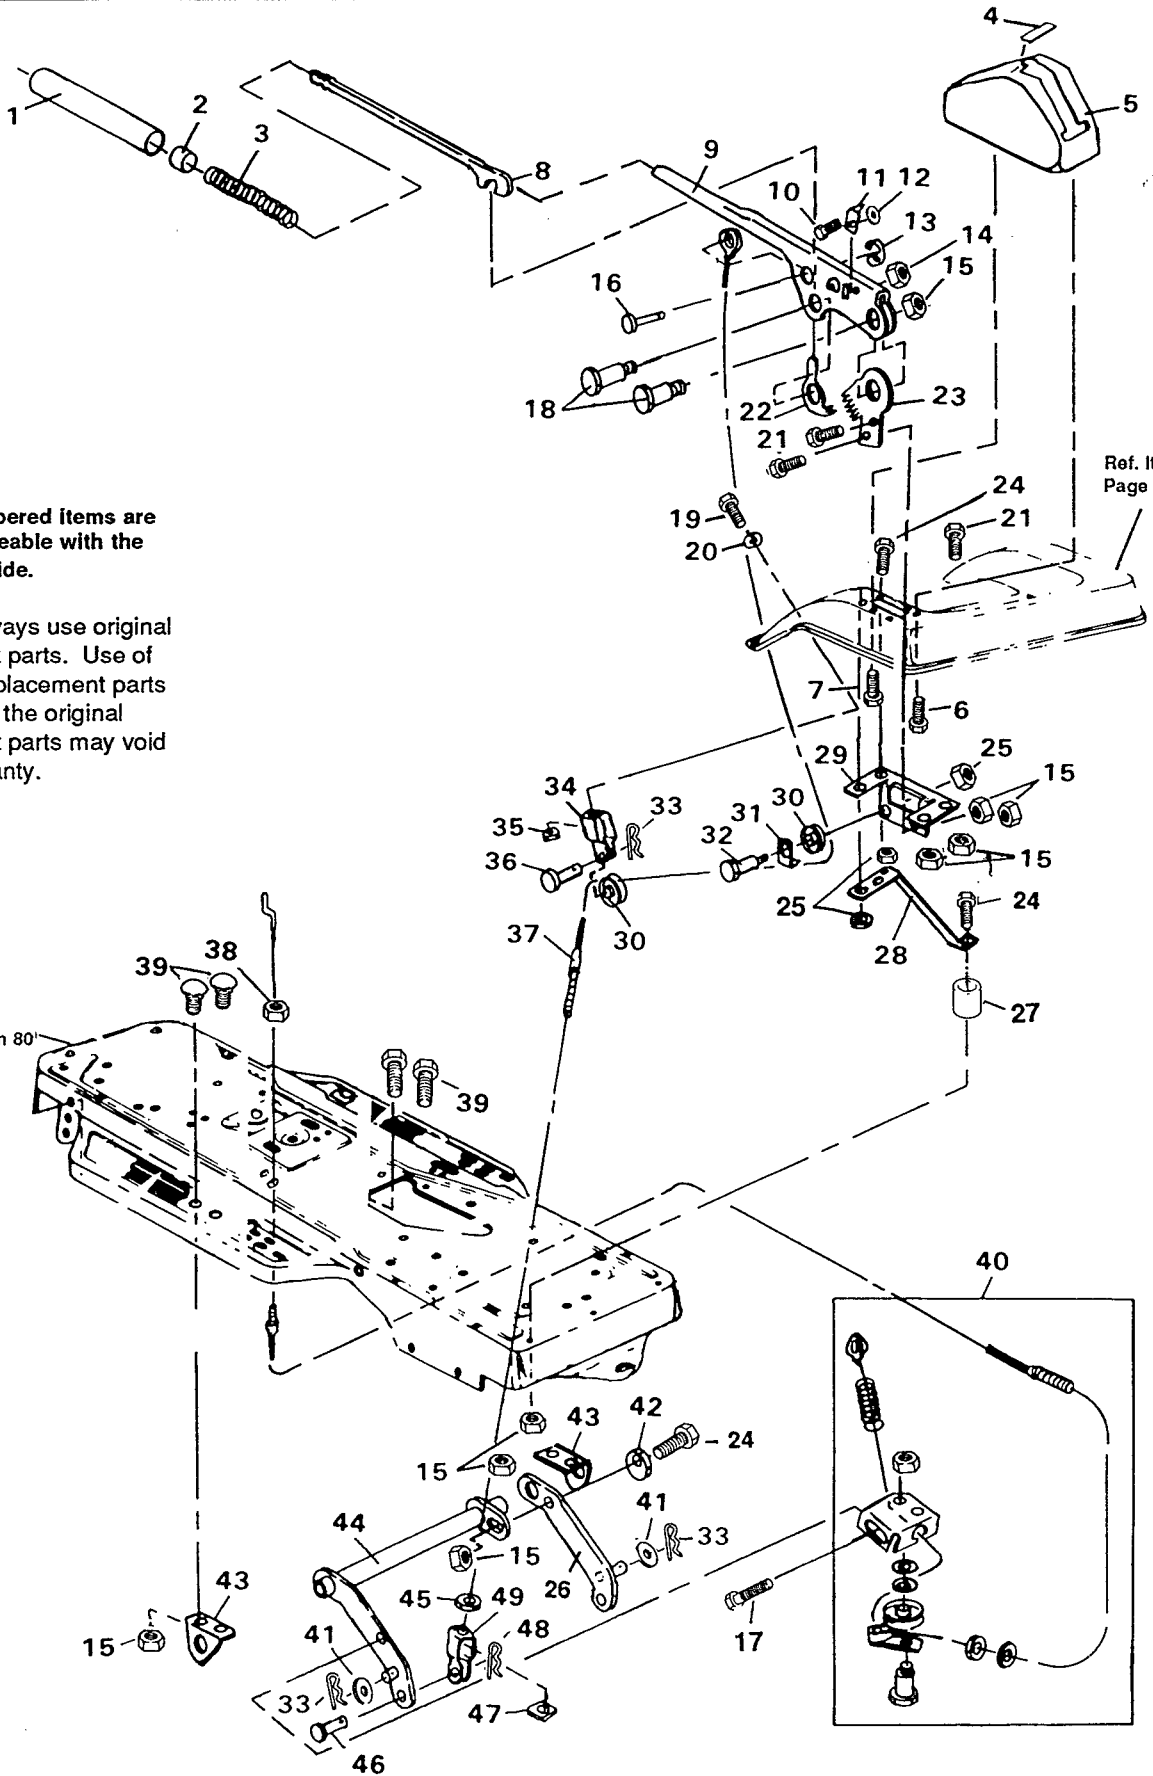

Repair Parts

45" Lawn Tractor Model A3583-130

All unnumbered items are interchangeable with the opposite side.

Note: Always use original equipment parts. Use of service/replacement parts other than the original equipment parts may void your warranty.

Repair Parts

45" Lawn Tractor Model A3583 - 130

Key No.	Part No.	Description
1	58329	Hand Grip, Height Adjust Lever
2	58325	Knob, Height Adjust Lever
3	58326	Spring, Height Adjust Lever
4	301897	Decal, Height Adjust
5	300335	Cover, Height Adjust Lever -
6	300302	Screw, #10 x 1/2 In.
7	300340	Screw, #10 - 16 x 1 In.
8	303027	Actuator Rod, Height Adjust Lever
9	9788	Lever Height Adjust
10	35287	Screw, Hex Wa Hd #8-32 x 3/4 In.
11	9435	Pointer, Height Adjust Lever
12	138479	Lockwasher, Ext. Lock
13	300311	"E" Ring -
14	44108	Wide Flange Locknut, 5/16-18 Thd.
15	1498	Locknut, Hex 5/16-18 Thd.
16	300310	Pin, Clevis -
17	35497	Screw, Taptite 5/16-18 x 3/4 In.
18	300171	Shoulder Bolt
19	439455	Screw, Pan Hd 5/16-18 x 1/2 In.
20	301551	Washer, Curved 11/32 In.
21	180077	* Screw, Hex Hd 5/16-18 x 3/4 In.
22	301239	Pawl , Height Adjust
23	301238	Quadrant , Height Adjust
24	180079	* Screw, Hex Hd 5/16-18 x 1 In.
25	1502	Locknut, Hex 1/4-20 Thd.

Key No.	Part No.	Description
26	9186	Link Assembly, Right Side
27	57479	Spacer
28	307367	Brace, Height Adjust Lever Support
29	58333	Bracket, Height Adjust Lever Support
30	39298	Pulley
31	9149	Bracket, Retainer-
32	58336	Shoulder Bolt -
33	8260	Hair Pin Cotter
34	9239	Clevis -
35	120373	Nut, Square 5/16-18 Thd.
36	300317	Pin, Clevis
37	301718	Cable, Deck Lift
38	120613	* Nut, Hex 1/4-28 Thd.
39	126211	* Carriage Bolt, 5/16-18 x 5/8 In.
40	301440	Cable Assembly, Blade Engage
41	120396	* Flatwasher 17/32 In.
42	58247	Nut, Adjusting
43	9117	Bracket, Rear Hanger
44	9569	Rear Lift Assembly
45	120375	* Nut, Hex 1/4-20 Thd.
46	39522	Clevis Pin
47	120372	* Nut, Square 1/4-20 Thd.
48	121222	* Pin, Cotter 3/32 x 3/4 In.
49	9405	Rear Clevis, Lift Cable

(*) Standard hardware items - may be purchased locally.