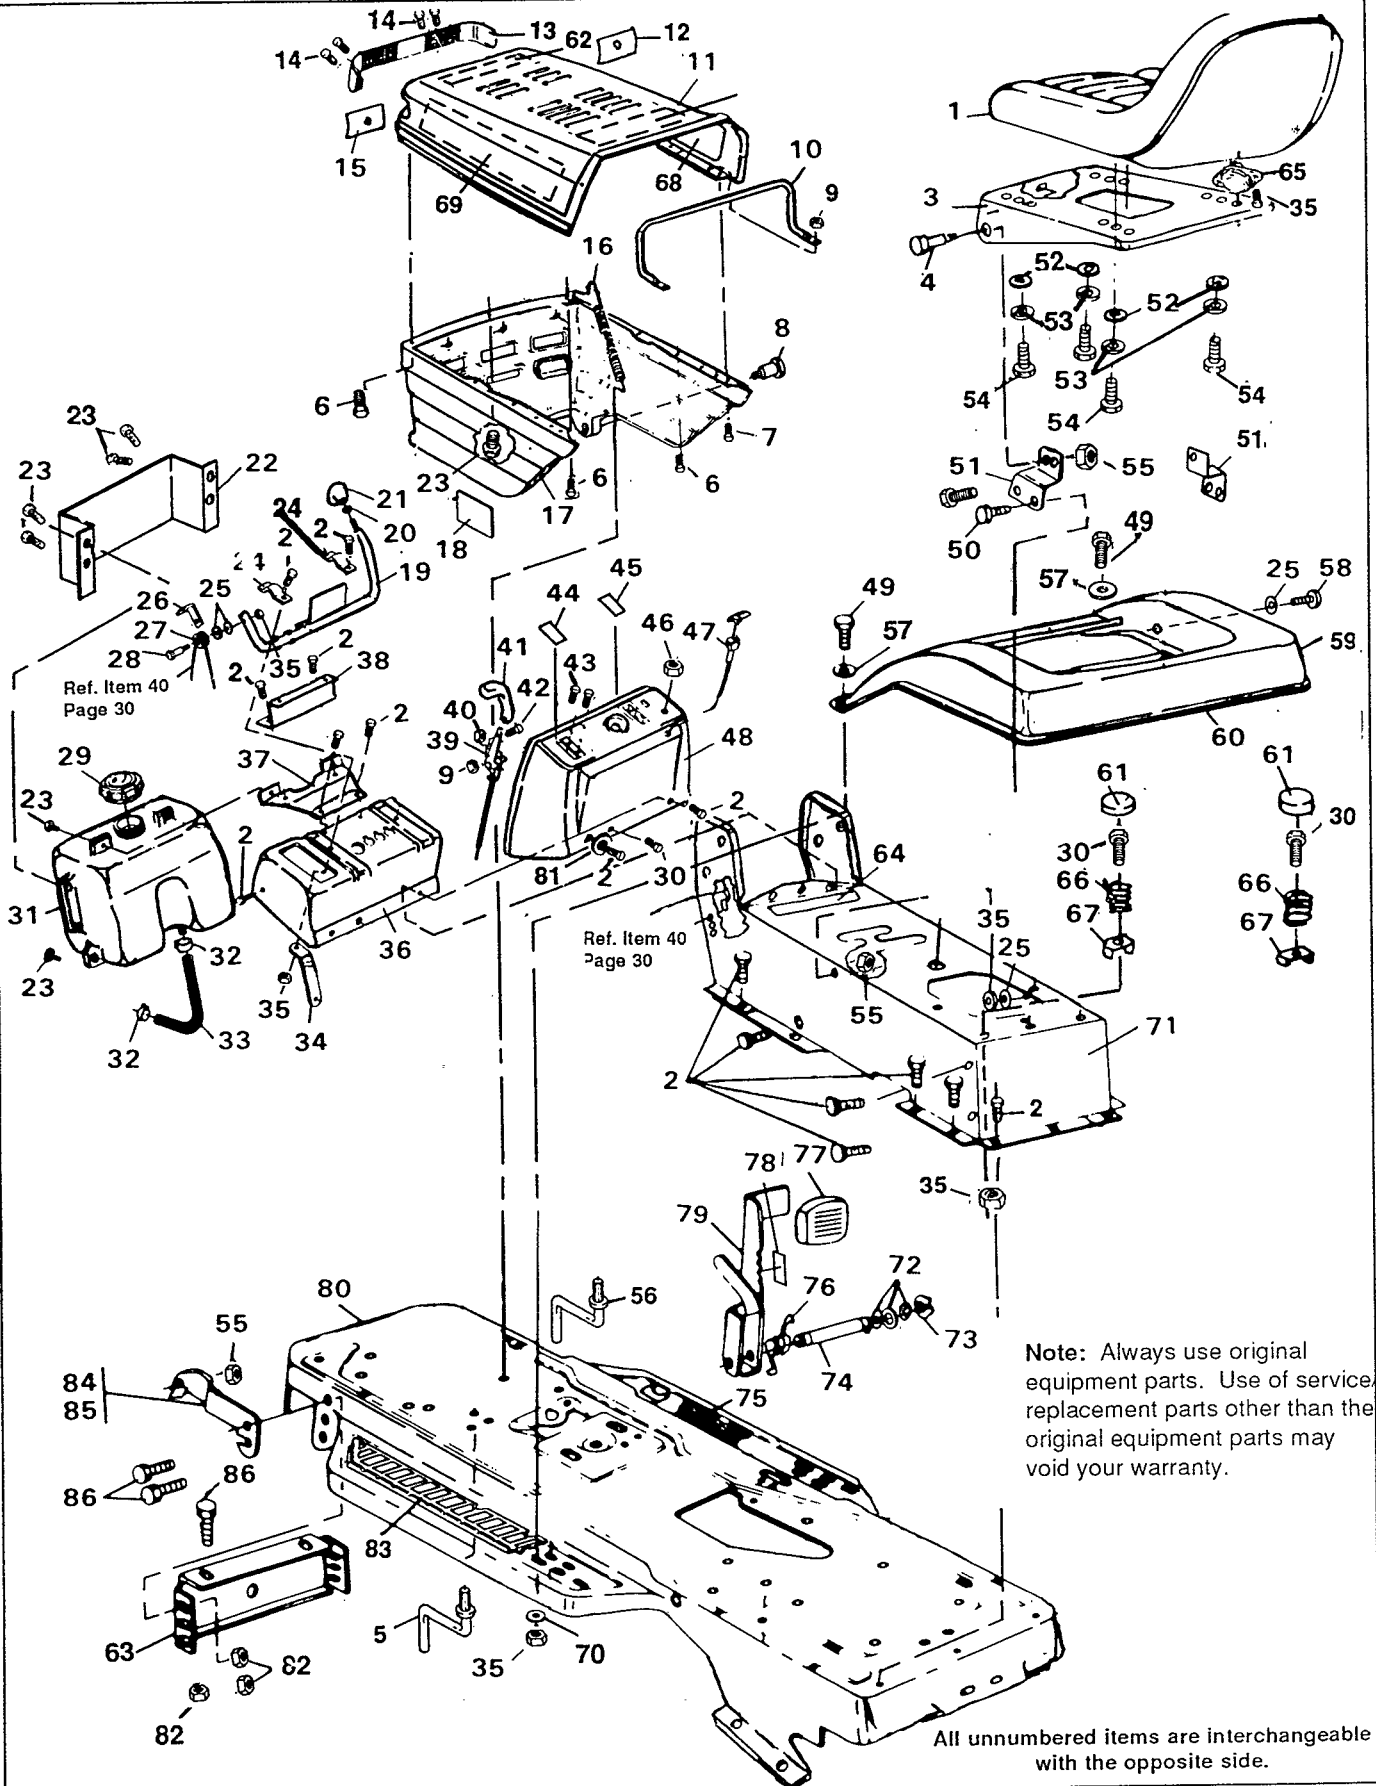

Repair Parts

45" Lawn Tractor Model A3583-130

Repair Parts

45" Lawn Tractor Model A3583 - 130

Key No.	Part No.	Description
1	307661	Seat
2	995346	* Screw, Taptite 1/4-20 x 1/2 In.
3	304910	Mounting Bracket, Seat
4	20507	Shoulder Bolt
5	300634	Belt Guide ~
6	300302	Screw, Taptite #10 x 1/2 In.
7	301542	Screw, Hex Hd #10-24 x 1 In.
8	56676	Shoulder Bolt
9	271166	Nut, Keps #10-24 Thd.
10	301425	Support, Hood Brace
11	307035	Hood
12	301540	Reflector, Headlight, R.H.
13	302333	Lens, Headlight
14	57796	Screw, Plastite #6 x 1/2 In.
15	301541	Reflector, Headlight, L.H.
16	57478	Spring, Hood
17	303037	Grille, Lower
18	301971	Decal, Heat Reflector
19	9792	Lever, Mower Drive Control ~
20	120238	Jam Nut, 1/2-13 Thd.
21	304438	Knob
22	312489	Heat Shield
23	300303	Screw, Plastite 1/4 x 3/4 x 3/4 In.
24	9129	Bracket, Retaining
25	120393	Flatwasher, 1/4 In.
26	1288	Bracket, Cable Retainer
27	39298	Pulley
28	57322	Shoulder Bolt
29	300304	Cap, Fuel Tank
30	44811	Screw, Taptite 1/4-20 x 3/4 In.
31	303043	Fuel Tank, 2 Gal.
32	41008	Clamp, Fuel Line
33	47452	Tubing, Fuel Line
34	9197	Brace, Dash
35	1502	Locknut, 1/4-20 Thd.
36	9132	Dash, Metal
37	9744	Bracket, Fuel Tank
38	9208	Brace, Dash & Fuel Tank
39	300510	Throttle Control
40	120622	Nut, Hex #8-32 Thd.
41	300508	Knob, Throttle Control
42	159585	Screw, Pan Hd #8-32 x 3/8 In.
43	159943	Screw, Pan Hd #10-24 x 5/8 In.
44	302049	Decal, Dash L.H.

Key No.	Part No.	Description
45	300445	Decal, Dash R.H.
46	300194	Boot, Ignition Switch
47	300425	Choke Control ~
48	305429	Dash, Plastic Cover
49	180022	* Screw, Hex Hd 1/4-20 x 1 In.
50	120228	* Screw, Hex Hd 5/16-18 x 5/8 In.
51	311249	Bracket, Support L.H.
52	120393	* Flatwasher, 11/32 In.
53	120638	* Lockwasher, Split 5/16 In.
54	122007	* Screw, Hex Hd 5/16-18 x 3/4 In.
55	1498	Locknut, 5/16-18 Thd.
56	300440	Belt Guide
57	120386	Flatwasher
58	180020	* Screw, Hex Hd 1/4-20 3/4 In.
59	307365	Fender
60	55021	Edging Fender
61	56907	Cover, Spring ~
62	305604	Pad, Hood Foam
63	56361	Bracket, Axle Support
64	305770	Decal, Caution
65	57547	Switch 57964
66	57153	Spring, Seat
67	1341	Clip, Seat
68	305602	Pad, Hood Foam
69	305603	Pad, Hood Foam
70	120386	Flatwasher
71	311242	Console
72	2968	Spacer, Flatwasher—
73	20864	Retaining Ring
74	57196	Rod, Clutch Pedal
75	310006	Foot Pad, R.H.
76	57847	Spring, Return
77	52785	Pad, Clutch/Brake
78	68903	Decal, Parking Brake
79	300308	Brake Pedal Assembly
80	311243	Main Frame
81	120382	Flatwasher, 5/16 In.
82	55273	Nut, Hex 5/16-18 Thd.
83	310005	Foot Pad, L.H.
84	9784	Bracket, Grille, R.H.
85	9785	Bracket, Grille, L.H.
86	56030	Screw, Hex Hd 5/16-18 x 3/4 In.

(*) Standard hardware items - may be purchased locally.