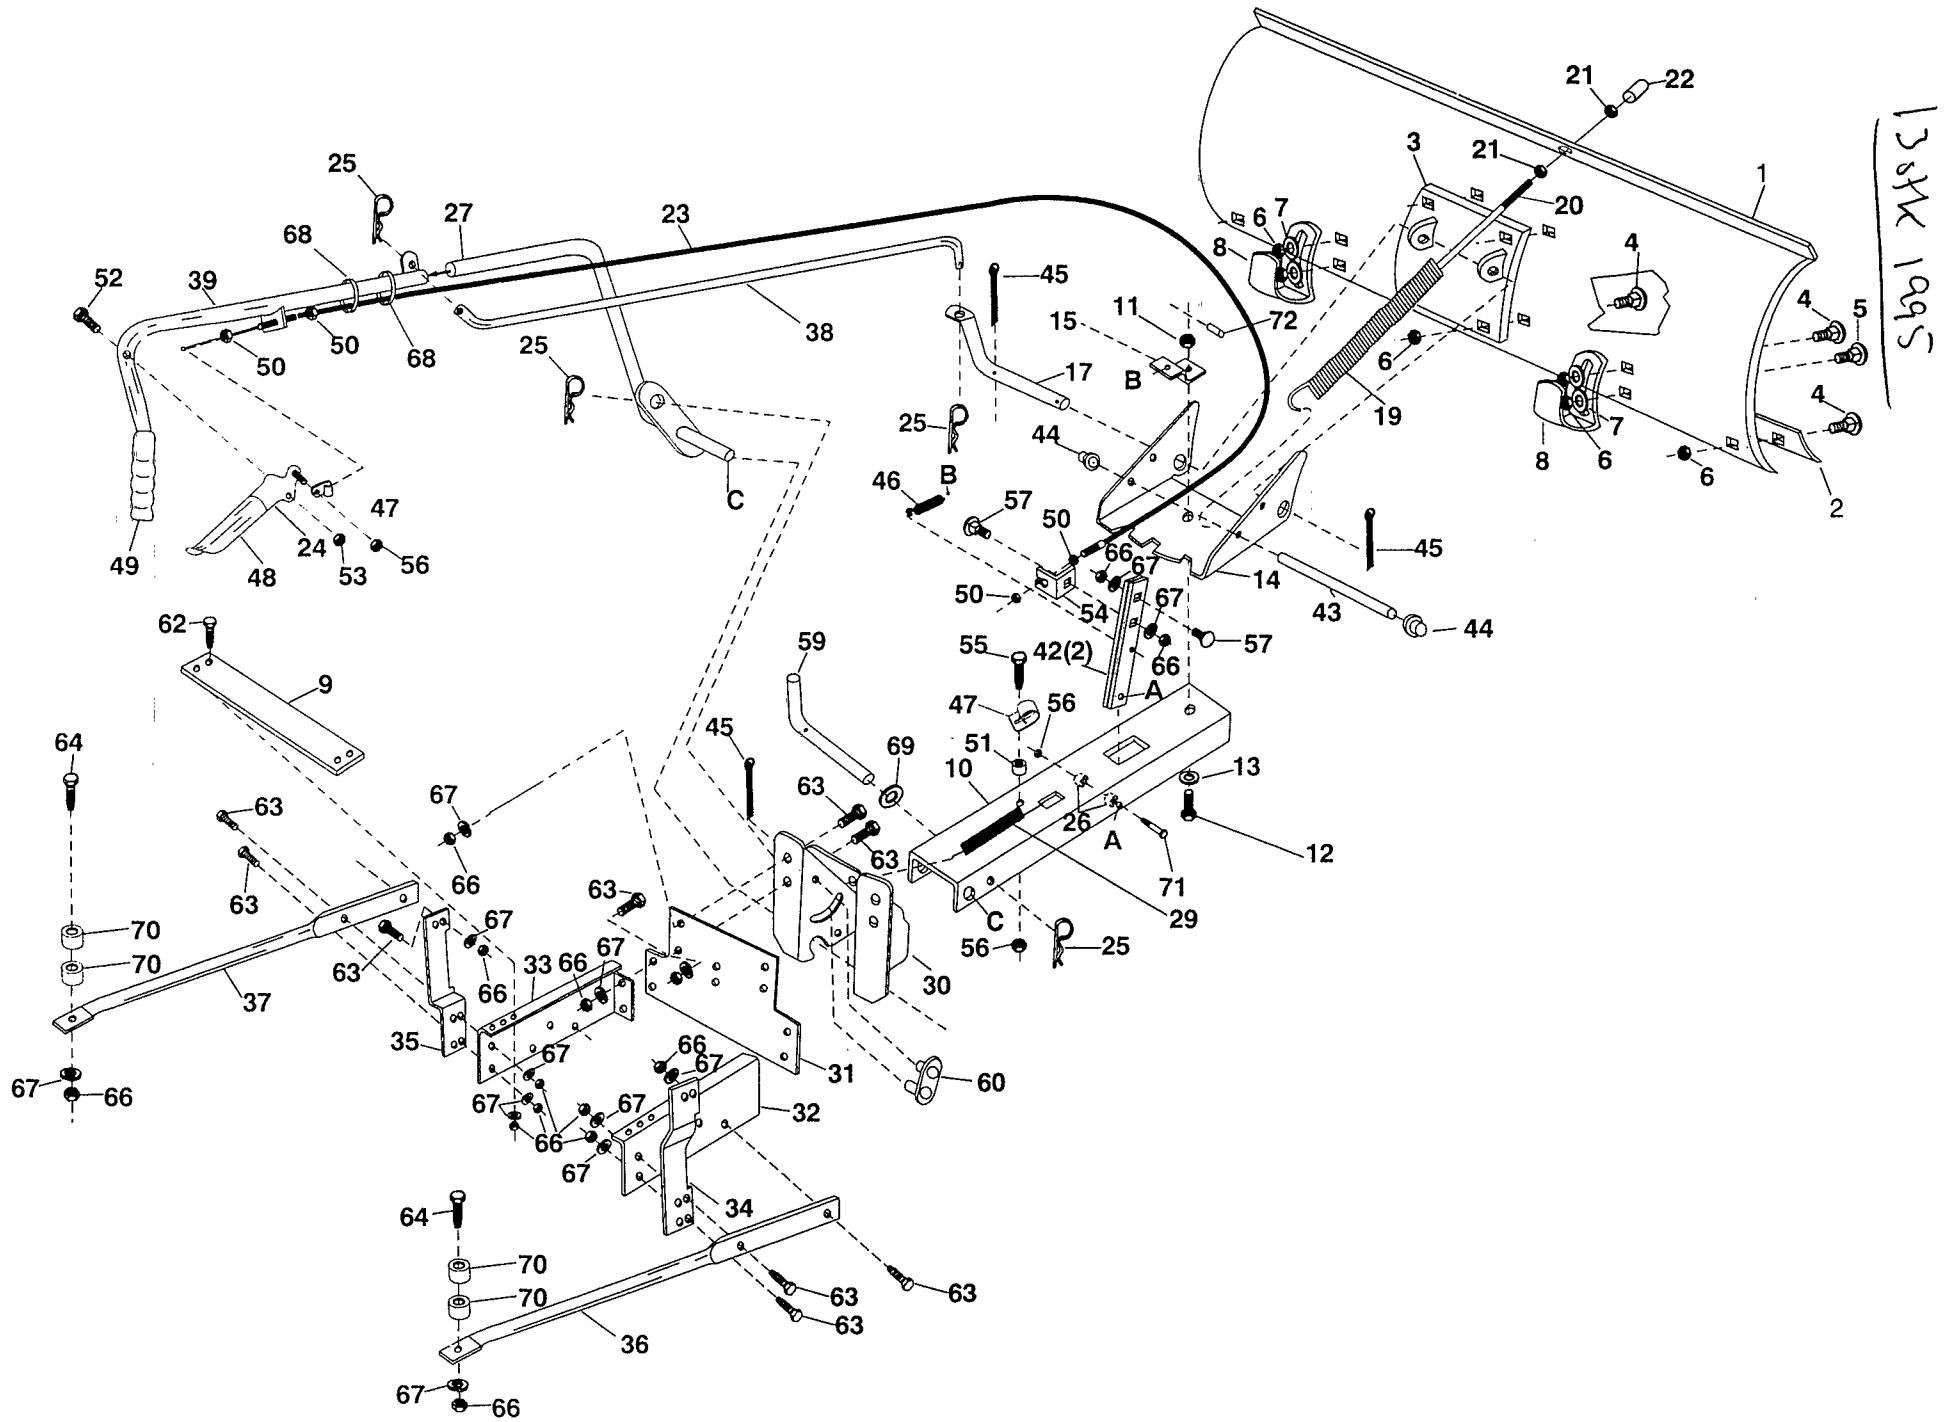

# REPAIR PARTS FOR MODEL 566109 - 48" SNOW BLADE