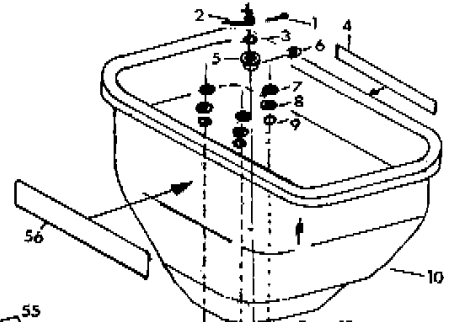

## GEARBOX/AXLE ASSEMBLY

TO ORDER PARTS:  
Brinly-Hardy Co.  
P.O. Box 1116  
Louisville, KY 40201  
(502) 585-3351

REF. NO.	PART NO.	DESCRIPTION	QUANTITY
A	F-378	Pinion	1
B	F-454	Gear	1
C	F-457	Pinion Carrier	1
D	F-458-G	Housing Half (Gearbox)	2
E	F-730	Fan Shaft	1
F	F-398	Gearbox Cap	1
G	F-413	Spiral Pin, 5/32" x 1"	1
H	F-414	Spiral Pin, 1/8" x 3/4"	1
I	F-415	Hex Washer Head Screw	4
J	F-731-01	Axle	1