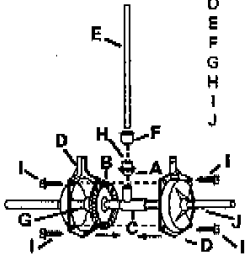

## GEARBOX/AXLE ASSEMBLY

TO ORDER PARTS:  
Brinly-Hardy Co.  
P.O. Box 1116  
Louisville, KY 40201  
(502) 585-3351

REF. NO.	PART NO.	DESCRIPTION	QUANTITY
A	F-378	Pinion	1
B	F-454	Gear	1
C	F-457	Pinion Carrier	1
D	F-458-G	Housing Half (Gearbox)	2
E	F-730	Fan Shaft	1
F	F-398	Gearbox Cap	1
G	F-413	Spiral Pin, 5/32" x 1"	1
H	F-414	Spiral Pin, 1/8" x 3/4"	1
I	F-415	Hex Washer Head Screw	4
J	F-731-01	Axle	1