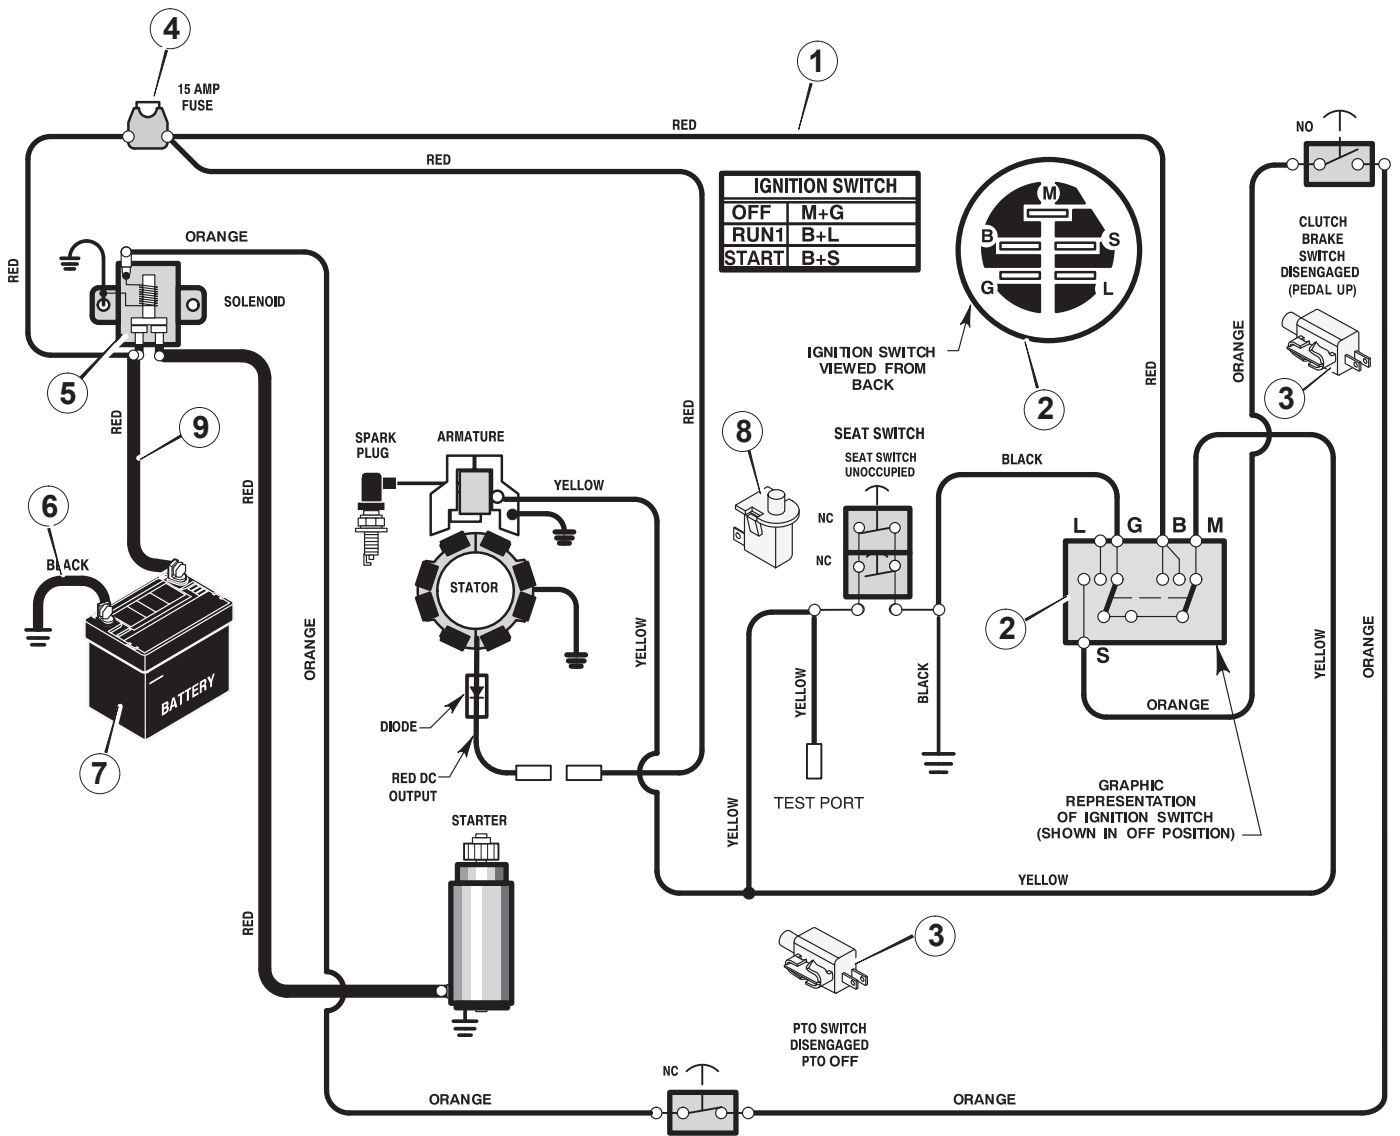

POS	QTY	PARTNUMBER	BESKRIVELSE	DESCRIPTION
1	1	438880	LEDNINGSNET	HARNESS, CHASSIS WIRE
2	1	438881	KONTAKT	SWITCH, IGNITION
2A	2	438882	NØGLE	KEY, IGNITION
3	1	438885	KONTAKT	SWITCH, LIMIT
4	1	438886	SIKRINGSHOLDER	FUSE HOLDER,
4A	1	438887	SIKRING	FUSE
5	1	438888	SOLENOIDE	SOLENOID
5A	2	438829	SKRUE	SCREW
5B	2	438695	MØTRIK	NUT, NY?LOCK
6	1	438889	BATTERIKABEL STEL	CABLE, BATTERY GROUND
7	1	438891	BATTERI	BATTERY
8	1	438894	KONTAKT	SWITCH, SEAT SENSOR
9	1	438895	KABEL +	CABLE, RED BATTERY