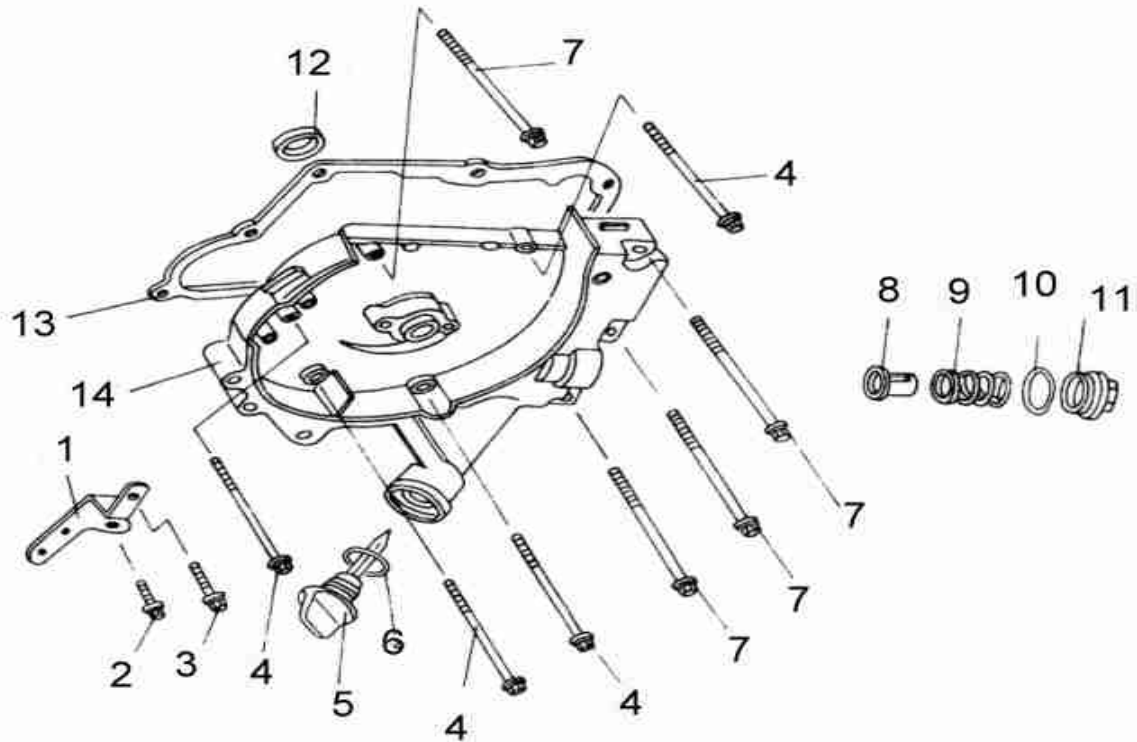

POS	QTY	PARTNUMBER	BESKRIVELSE	DESCRIPTION
1	1	403858	BESLAG	FENDER FRAME - F8.1
2	1	403859	BOLT M6X16	BOLT M6X16 - F8.2
3	1	403860	BOLT M6X25	BOLT M6X25 - F8.3
4	4	403861	BOLT M6X85	BOLT M6X85 - F8.4
5	1	403862	OLIE MÅLER	OIL LEVEL GAUGE - F8.5
6	1	403863	O-RING	O-RING, OIL FILTER - F8.6
7	4	403864	BOLT M6X100	BOLT M6X100 - F8.7
8	1	403865	OLIE FILTER	OIL FILTER - F8.8
9	1	403866	FJEDER	SPRING, OIL FILTER - F8.9
10	1	403867	O-RING	O-RING,OIL FILTER COVER - F8.10
11	1	403868	PROP, OLIE	CAP, OIL FILTER COVER - F8.11
12	1	403869	PAKDÅSE	OIL SEAL ASSY, R-COVER - F8.12
13	1	403870	PAKNING	GASKET, R-COVER - F8.13
14	1	403871	DÆKSEL, HØJRE	RIGHT COVER - F8.14