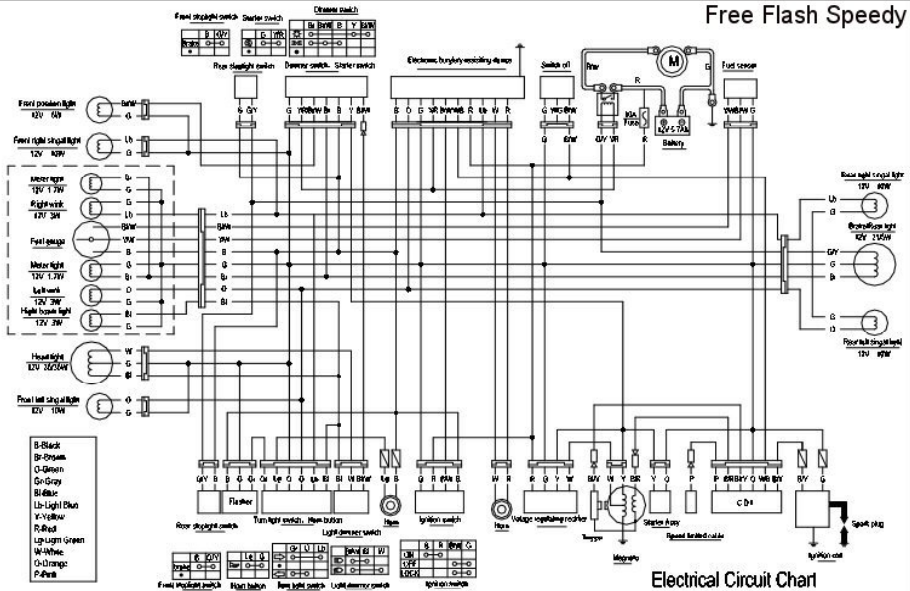

Free Flash Speedy

Electrical Circuit Chart