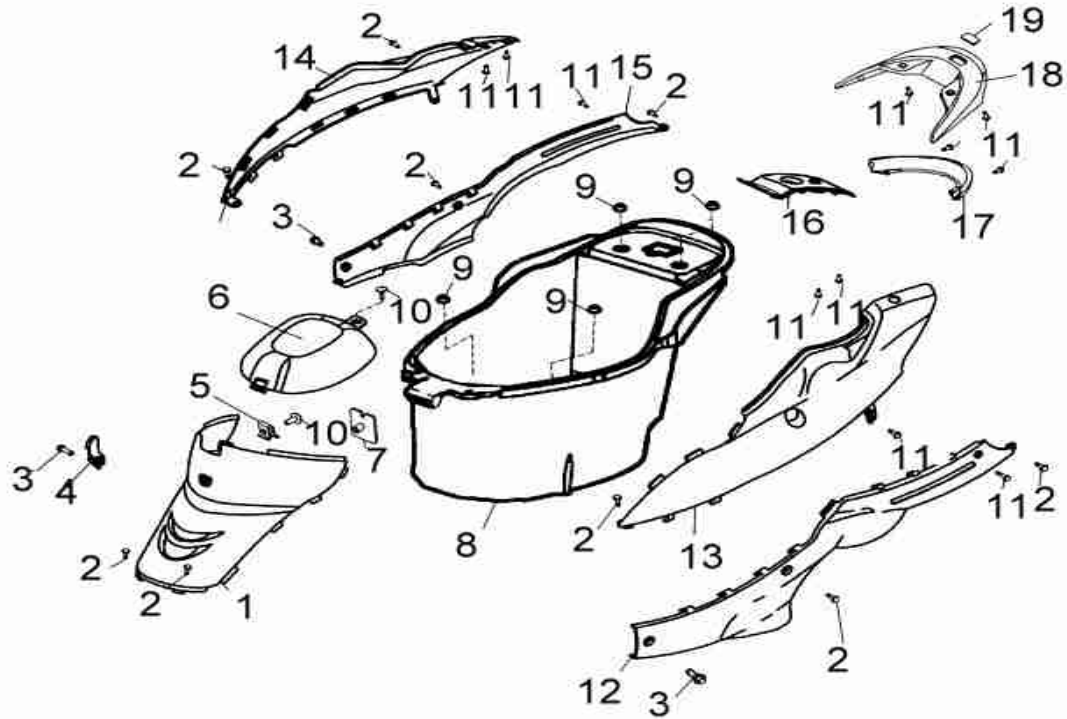

POS	QTY	PARTNUMBER	BESKRIVELSE	DESCRIPTION
1	1	404119	PANEL UNDER SÆDE FOR	COVER UNDER SEAT FRONT - F30.1
2	10	296039	PLADESKRUE M4,8X16 SPIDS	SCREW M4,8X16
3	3	404121	FLANGEBOLT M6X12	FLANGEBOLT M6X12 - F30.3
4	1	404122	KROG BAG	HOOK REAR F30.4
5	1	404123	SKRUE KLEMME	CLIP NUT - F30.5
6	1	404124	DÆKSEL FOR MOTOR	COVER FOR ENGINE - F30.6
7	1	404125	BESLAG	BRACKET FOR HOOK - F30.7
8	1	404126	SÆDEBRØND	SEAT INNER - F30.8
9	4	404127	MØTRIK M6	NUT M6 - F30.9
10	2	404128	BOLT	BOLT - F30.10
11	10	296028	PLADESKRUE M4,2X13 SPIDS	SCREW M4,2X13
12	1	408667	PANEL V.N. S30 SØLV	COVER LOWER SILVER (L)
13	1	408669	PANEL V.Ø. S30 SORT	COVER UPPER S30 (L)
14	1	408671	PANEL H.Ø. S30 SORT	COVER UPPER S30 (R)
15	1	408673	PANEL H.N. S30 SØLV	COVER LOWER SILVER (R)
16	1	404144	PANEL VED TANK SORT	COVER FUELTANK BLACK FREE 50-4 - F30.16
17	1	404147	PANEL BAGLYGTE SORT	COVER TAILLAMP BLACK FREE 50-4- F30.17
17	1	404149	PANEL BAGLYGTE SØLV	COVER TAILLAMP SILVER FREE 50-4 F30.17
18	1	404150	PANEL BAGAGEBÆRER SORT FREE 50-4	COVER TAIL SUPPORT BLACK FREE50-4 F30.18
19	1	404153	INDSTIK SORT	INSERT COVER BLACK FREE 50-4 - F30.19B