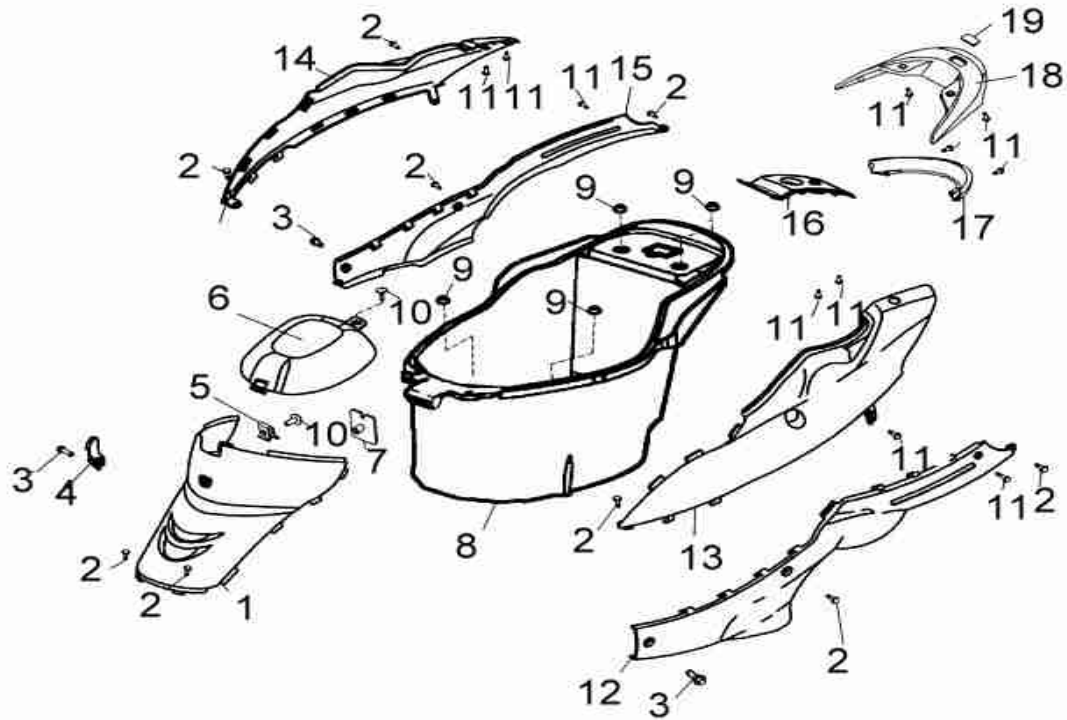

POS	QTY	PARTNUMBER	BESKRIVELSE	DESCRIPTION
1	1	404119	PANEL UNDER SÆDE FOR	COVER UNDER SEAT FRONT - F30.1
2	10	296039	PLADESKRUE M4,8X16 SPIDS	SCREW M4,8X16
3	3	404121	FLANGEBOLT M6X12	FLANGEBOLT M6X12 - F30.3
4	1	404122	KROG BAG	HOOK REAR F30.4
5	1	404123	SKRUE KLEMME	CLIP NUT - F30.5
6	1	404124	DÆKSEL FOR MOTOR	COVER FOR ENGINE - F30.6
7	1	404125	BESLAG	BRACKET FOR HOOK - F30.7
8	1	404126	SÆDEBRØND	SEAT INNER - F30.8
9	4	404127	MØTRIK M6	NUT M6 - F30.9
10	2	404128	BOLT	BOLT - F30.10
11	10	296028	PLADESKRUE M4,2X13 SPIDS	SCREW M4,2X13
12	1	404133	PANEL V.N. SØLV FLASH	COVER LOWER L SILVER FLASH 30-4 F30.12
13	1	408675	PANEL V.Ø BLÅ FLASH METALLIC	COVER UPPER BLUE FLASH (L)
14	1	408674	PANEL H.Ø BLÅ FLASH METALLIC	COVER UPPER FLASH METALLIC(R)
15	1	404143	PANEL H.N. SØLV FLASH	COVER LOWER R SILVER FLASH30-4 - F30.15
16	1	408704	PANEL VED TANK BLÅ METALLIC	COVER FUELTANK BLUE METALLIC
17	1	408677	PANEL BLÅ METALLIC	FRONT HEAD COVER BLUE METALLIC-F26.9
18	1	404152	PANEL BAGAGEBÆRER BLÅ FLASH 30-4	COVER TAIL SUPPORT BLUE FLASH 30-4 - F30
19	1	404155	INDSTIK BLÅ FLASH	INSERT COVER BLUE FLASH 30-4 - F30.19B