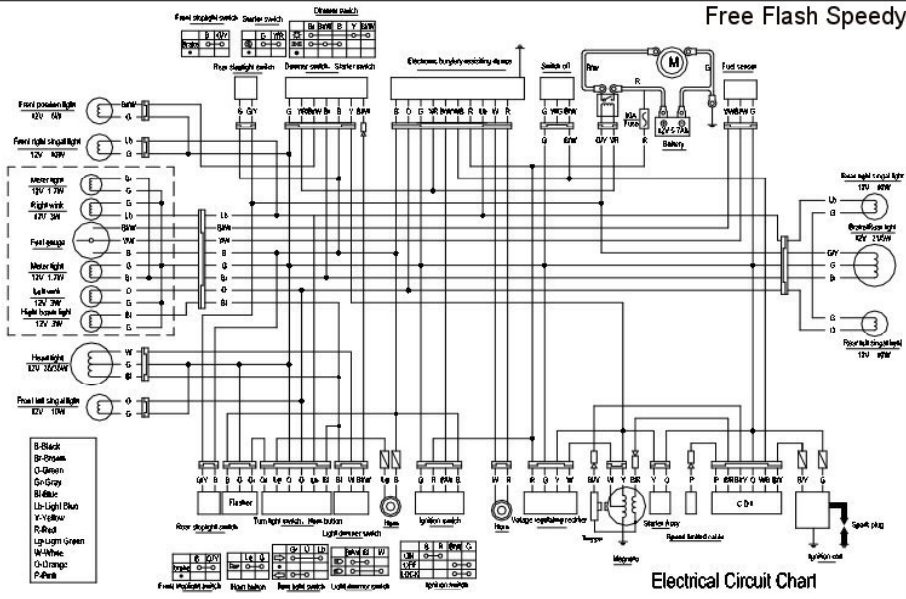

Free Flash Speedy

Electrical Circuit Chart