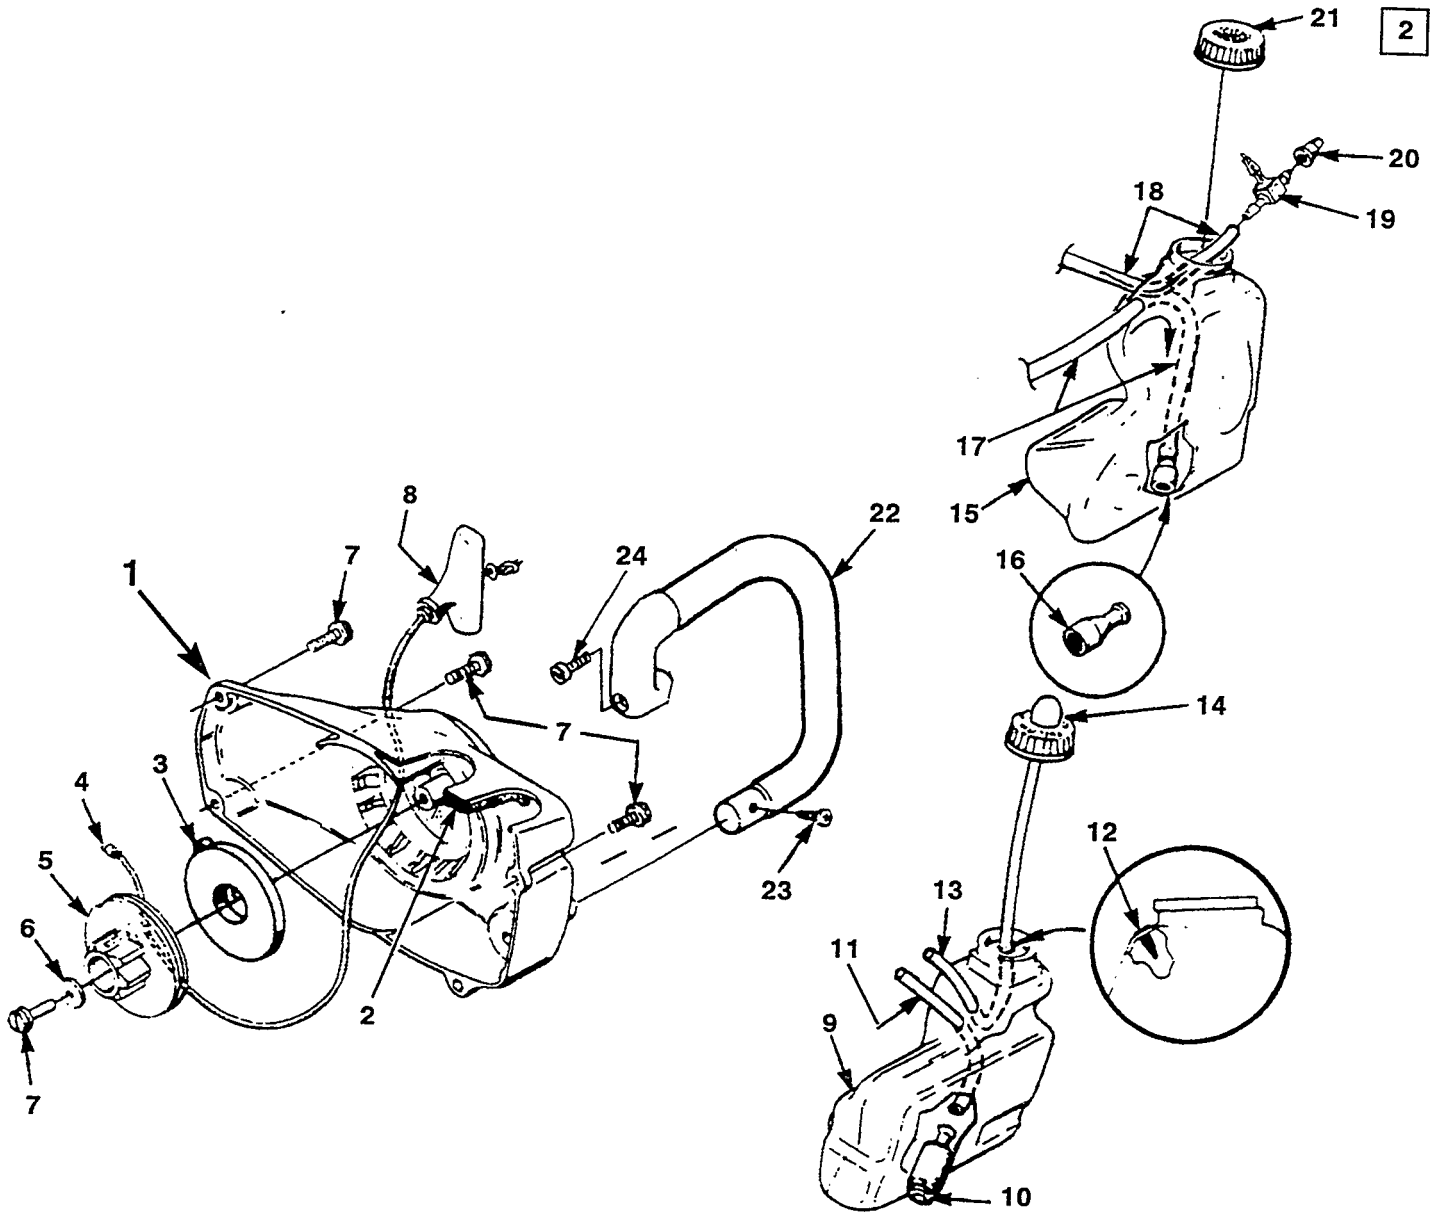

N	PN	D	Q
12	94065	SCREW- Pan, plastite (#10-16 X 3/4")	2
13	02501	ROD- Throttle	1
14	A-02482	LEAD- w/Flag Term.	1
15	A-02484	LEAD- w/Ring Term.	1
16	02497	SWITCH	1
17	82538	SCREW- Torx, taptite (10-24 X 3/4")	4
18	04440	PLATE- Guide Bar	1
19	69309-A	WASHER- Flat	1
20	81065-2	NUT- Hex	1
21	02481-A	COVER-AIR Filter	1

Assembly
Ensembles
Bausätze
Compressi
Conjuntos

No.
N°
Nr.
N°
No.

Part No.
Pice N°
Teil Nr.
Pezzo N°
No. de pieza

DESCRIPTION

Qty.
Quantité
Menge
Quantità
Cantidad

N	PN	D	Q
1	• A-02984	STARTER HOUSING	1
2	69443	FILTER	1
3	A-97908	SPRING & CONTAINER	1
4	97899-01	ROPE- Starter (46")	1
	98052-A	ROPE- Starter (250 Ft. Reel)	1
5	97768-B	PULLEY- Starter	1
6	94062	WASHER- Retaining	1
7	82563	SCREW- Torx (#10 X 3/4")	5
8	02264	GRIP- Starter	1
9	• A-06272	FUEL TANK	1
10	49422	FILTER- Fuel	1
11	07454-22	LINE- Fuel (5 1/2")	1
12	98819	VALVE- Duck Bill	1
13	07454-25	TUBING- Return (6 1/4")	1

N	PN	D	Q
---	07454-99	TUBING- Rubber (10 Ft. Length)	1
14	A-01372-A	PRIMER & CAP	1
15	• A-07554	OIL TANK	1
16	A-68593	FINDER- Oil	1
17	07454-32	TUBING- Rubber (8")	1
18	07454-20	TUBING- Rubber (5")	1
19	A-07508	FITTING- Vent	1
20	96841	VALVE- Check	1
21	• A-97359-A	OIL CAP	1
22	07540	HANDLE BAR	1
23	94065	SCREW- Pan, plastite (#10-16 X 3/4")	1
24	82615	SCREW- Plastite (#12-18 X 1 1/2")	1

N	PN	D	Q
1	02639	SAW DUST SHIELD	1
2	93932	SCREW- Tapping (#6-32 x 5/16")	1
3	70763	PIN- Roll (5/32 x 1 1/8") (Brake Model Only)	2
	● A- 01105-A	SHORT BLOCK	1
4	A- 04330	PISTON & PIN ASSY.	1
5	02485-5	CYLINDER	1
6	93165	RING- Piston	1
7	07025	SEAL- Shaft	2
8	12530	BEARING- Needle	2
9	82567	SCREW- Torx Pan Hd. (10-24 x 1 1/8")	4
10	69195	BOLT- Guide Bar	1
11	07510	VALVE- Check	1
12	A- 04602	CRANKSHAFT- Rod and Bearing	1
13	03962	WASHER- Thrust	2
14	07454-32	TUBING- Rubber (Oil Line) (8")	1
	07454-99	TUBING- Rubber (Oil Line) (10 Ft. Length)	1
15	02035	BEARING- Wrist Pin	1