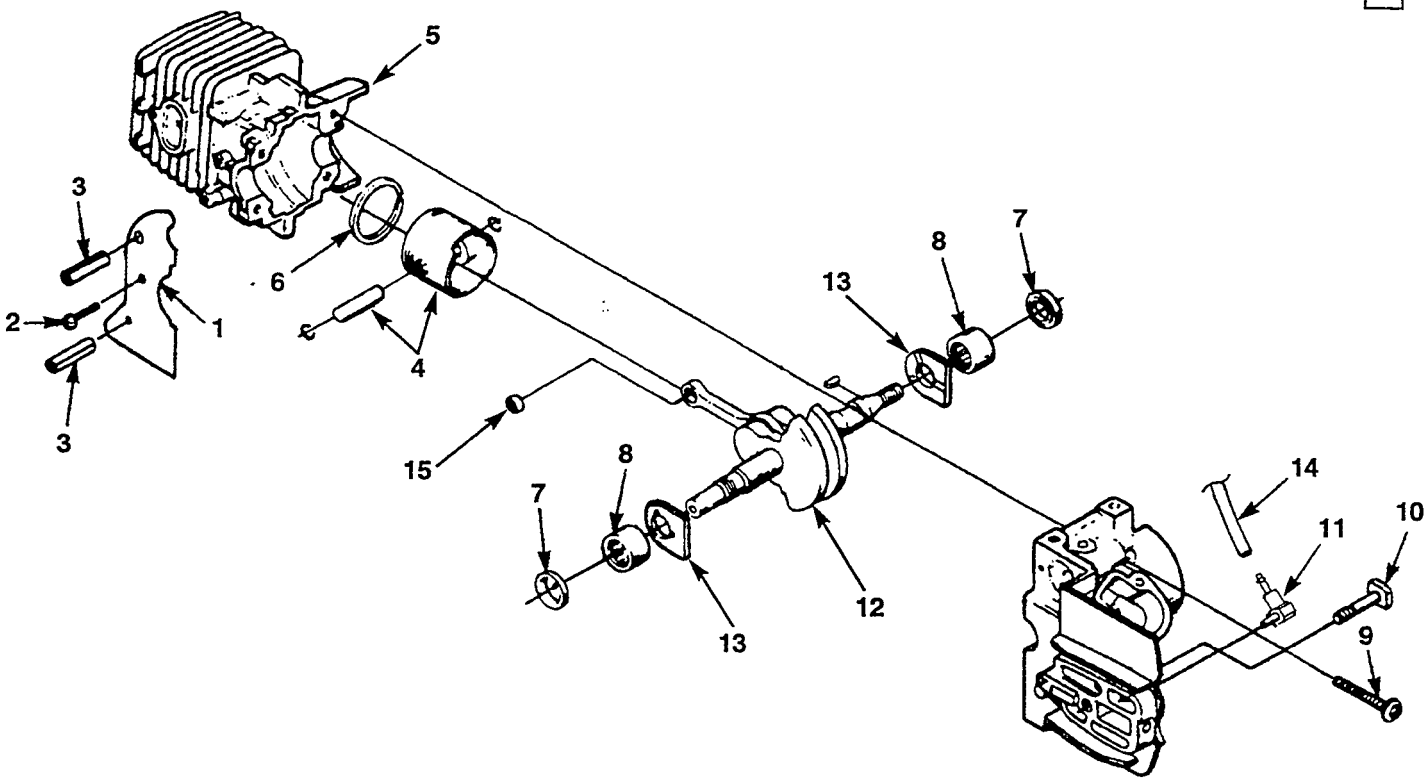

N	PN	D	Q
12	94065	SCREW- Pan, plastite (#10-16 X 3/4")	2
13	02501	ROD- Throttle	1
14	A-02482	LEAD- w/Flag Term.	1
15	A-02484	LEAD- w/Ring Term.	1
16	02497	SWITCH	1
17	82538	SCREW- Torx, taptite (10-24 X 3/4")	4
18	04440	PLATE- Guide Bar	1
19	69309-A	WASHER- Flat	1
20	81065-2	NUT- Hex	1
21	02481-A	COVER-AIR Filter	1

Assembly
Ensembles
Bausätze
Compressi
Conjuntos

No.
N°
Nr.
N°
No.

Part No.
Pice N°
Teil Nr.
Pezzo N°
No. de pieza

DESCRIPTION

Qty.
Quantité
Menge
Quantità
Cantidad

N	PN	D	Q
1	• A-02984	STARTER HOUSING	1
2	69443	FILTER	1
3	A-97908	SPRING & CONTAINER	1
4	97899-01	ROPE- Starter (46")	1
	98052-A	ROPE- Starter (250 Ft. Reel)	1
5	97768-B	PULLEY- Starter	1
6	94062	WASHER- Retaining	1
7	82563	SCREW- Torx (#10 X 3/4")	5
8	02264	GRIP- Starter	1
9	• A-06272	FUEL TANK	1
10	49422	FILTER- Fuel	1
11	07454-22	LINE- Fuel (5 1/2")	1
12	98819	VALVE- Duck Bill	1
13	07454-25	TUBING- Return (6 1/4")	1

N	PN	D	Q
---	07454-99	TUBING- Rubber (10 Ft. Length)	1
14	A-01372-A	PRIMER & CAP	1
15	• A-07554	OIL TANK	1
16	A-68593	FINDER- Oil	1
17	07454-32	TUBING- Rubber (8")	1
18	07454-20	TUBING- Rubber (5")	1
19	A-07508	FITTING- Vent	1
20	96841	VALVE- Check	1
21	• A-97359-A	OIL CAP	1
22	07540	HANDLE BAR	1
23	94065	SCREW- Pan, plastite (#10-16 X 3/4")	1
24	82615	SCREW- Plastite (#12-18 X 1 1/2")	1

N	PN	D	Q
1	02639	SAW DUST SHIELD	1
2	93932	SCREW- Tapping (#6-32 x 5/16")	1
3	70763	PIN- Roll (5/32 x 1 1/8") (Brake Model Only)	2
	● A- 01105-A	SHORT BLOCK	1
4	A- 04330	PISTON & PIN ASSY.	1
5	02485-5	CYLINDER	1
6	93165	RING- Piston	1
7	07025	SEAL- Shaft	2
8	12530	BEARING- Needle	2
9	82567	SCREW- Torx Pan Hd. (10-24 x 1 1/8")	4
10	69195	BOLT- Guide Bar	1
11	07510	VALVE- Check	1
12	A- 04602	CRANKSHAFT- Rod and Bearing	1
13	03962	WASHER- Thrust	2
14	07454-32	TUBING- Rubber (Oil Line) (8")	1
	07454-99	TUBING- Rubber (Oil Line) (10 Ft. Length)	1
15	02035	BEARING- Wrist Pin	1