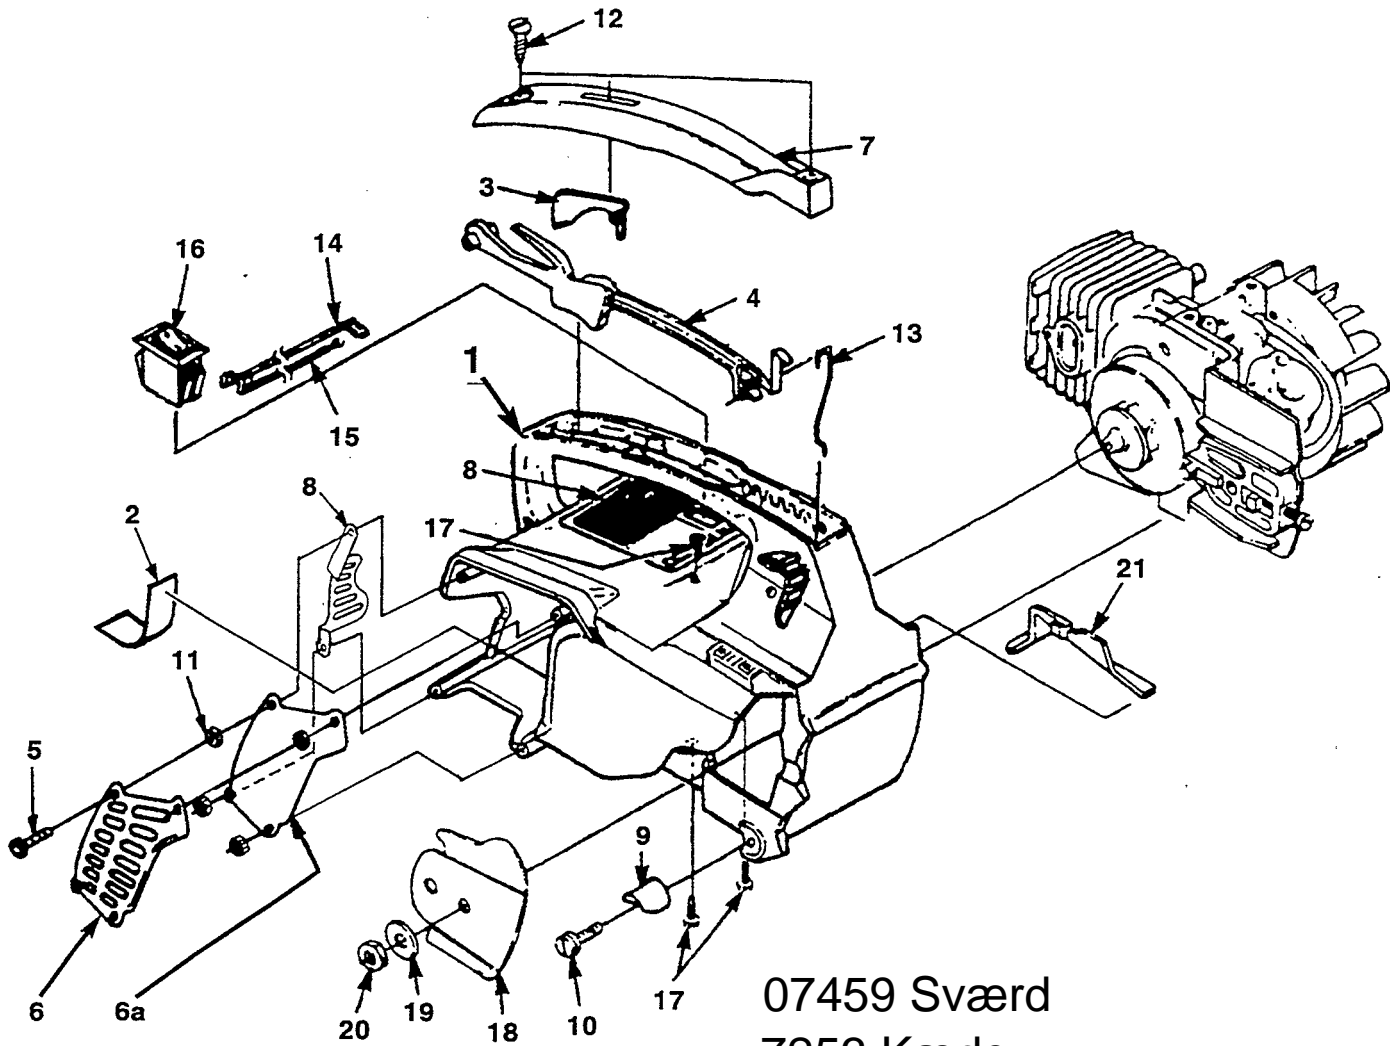

SABRE®

- GB** PARTS LIST
- F** LISTE DE PIÈCES
- D** TEILELISTE
- I** ELENCO DELLE PARTI
- E** LISTA DE PIEZAS

35

UT10756

Printed in U.S.A.
Imprimé aux. E.-U.
Gedruckt in U.S.A.
Stampato negli Stati Uniti
Impreso en EE. UU.
P/N 18903-A

N	PN	D	Q
12	94065	SCREW- Pan, plastite (#10-16 X 3/4")	2
13	02501	ROD- Throttle	1
14	A-02482	LEAD- w/Flag Term.	1
15	A-02484	LEAD- w/Ring Term.	1
16	02497	SWITCH	1
17	82538	SCREW- Torx, taptite (10-24 X 3/4")	4
18	04440	PLATE- Guide Bar	1
19	69309-A	WASHER- Flat	1
20	81065-2	NUT- Hex	1
21	02481-A	COVER-AIR Filter	1

N	PN	D	Q
---	07454-99	TUBING- Rubber (10 Ft. Length)	1
14	A-01372-A	PRIMER & CAP	1
15	• A-07554	OIL TANK	1
16	A-68593	FINDER- Oil	1
17	07454-32	TUBING- Rubber (8")	1
18	07454-20	TUBING- Rubber (5")	1
19	A-07508	FITTING- Vent	1
20	96841	VALVE- Check	1
21	• A-97359-A	OIL CAP	1
22	07540	HANDLE BAR	1
23	94065	SCREW- Pan, plastite (#10-16 X 3/4")	1
24	82615	SCREW- Plastite (#12-18 X 1 1/2")	1

N	PN	D	Q
1	02639	SAW DUST SHIELD	1
2	93932	SCREW- Tapping (#6-32 x 5/16")	1
3	70763	PIN- Roll (5/32 x 1 1/8") (Brake Model Only)	2
	● A- 01105-A	SHORT BLOCK	1
4	A- 04330	PISTON & PIN ASSY.	1
5	02485-5	CYLINDER	1
6	93165	RING- Piston	1
7	07025	SEAL- Shaft	2
8	12530	BEARING- Needle	2
9	82567	SCREW- Torx Pan Hd. (10-24 x 1 1/8")	4
10	69195	BOLT- Guide Bar	1
11	07510	VALVE- Check	1
12	A- 04602	CRANKSHAFT- Rod and Bearing	1
13	03962	WASHER- Thrust	2
14	07454-32	TUBING- Rubber (Oil Line) (8")	1
	07454-99	TUBING- Rubber (Oil Line) (10 Ft. Length)	1
15	02035	BEARING- Wrist Pin	1