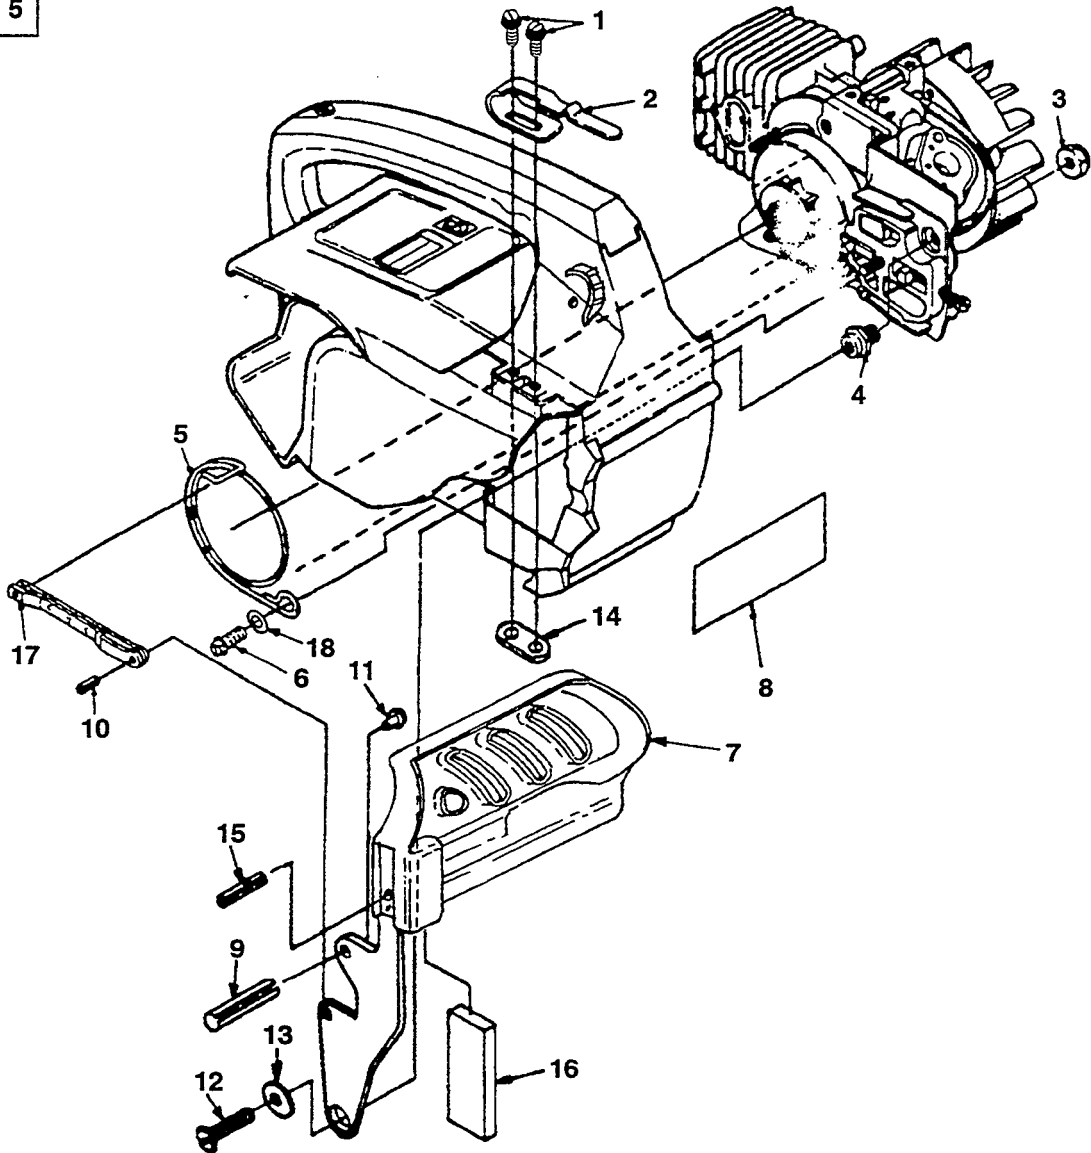

N	PN	D	Q
1	02639	SAW DUST SHIELD	1
2	93932	SCREW- Tapping (#6-32 x 5/16")	1
3	70763	PIN- Roll (5/32 x 1 1/8") (Brake Model Only)	2
	● A- 01105-A	SHORT BLOCK	1
4	A- 04330	PISTON & PIN ASSY.	1
5	02485-5	CYLINDER	1
6	93165	RING- Piston	1
7	07025	SEAL- Shaft	2
8	12530	BEARING- Needle	2
9	82567	SCREW- Torx Pan Hd. (10-24 x 1 1/8")	4
10	69195	BOLT- Guide Bar	1
11	07510	VALVE- Check	1
12	A- 04602	CRANKSHAFT- Rod and Bearing	1
13	03962	WASHER- Thrust	2
14	07454-32	TUBING- Rubber (Oil Line) (8")	1
	07454-99	TUBING- Rubber (Oil Line) (10 Ft. Length)	1
15	02035	BEARING- Wrist Pin	1

Assembly
Ensembles
Bausätze
Compressi
Conjuntos

No.
N°
Nr.
N°
No.

Part No.
Piece N°
Teil Nr.
Pezzo N°
No. de pieza

DESCRIPTION D

Qty.
Quantité
Menge
Quantità
Cantidad

N	PN	D	Q
1	88043	SCREW- Hex Hd. w/Washer (8-32 X 1/2")	2
2	02635	CLIP- Retaining	1
3	81124-A	NUT- Hex, Jam	1
4	70636	POST- Chain Brake	1
5	70637-C	BAND- Brake	1
6	82538	SCREW- Thread Form (10-24 x 3/4")	1
7	● A-07624	HANDGUARD & LEVER	1
8	07566	DECAL- Safety	1
9	JA-46138-3	PIN- Roll (3/16 X 1")	1
10	95395-A	PIN- Roll	1
11	82367	SCREW- Drive	1
12	82166	SCREW- Machine, Pan Hd. (10-32 X 1/2")	1
13	70632	WASHER- Flat	1
14	02637	NUT- Weld	1
15	JA-46136-1	PIN- Roll	1
16	07567	WEIGHT- Handle	1
17	A-70767	PIVOT- Link	1
18	84008	WASHER- Flat (#10)	1