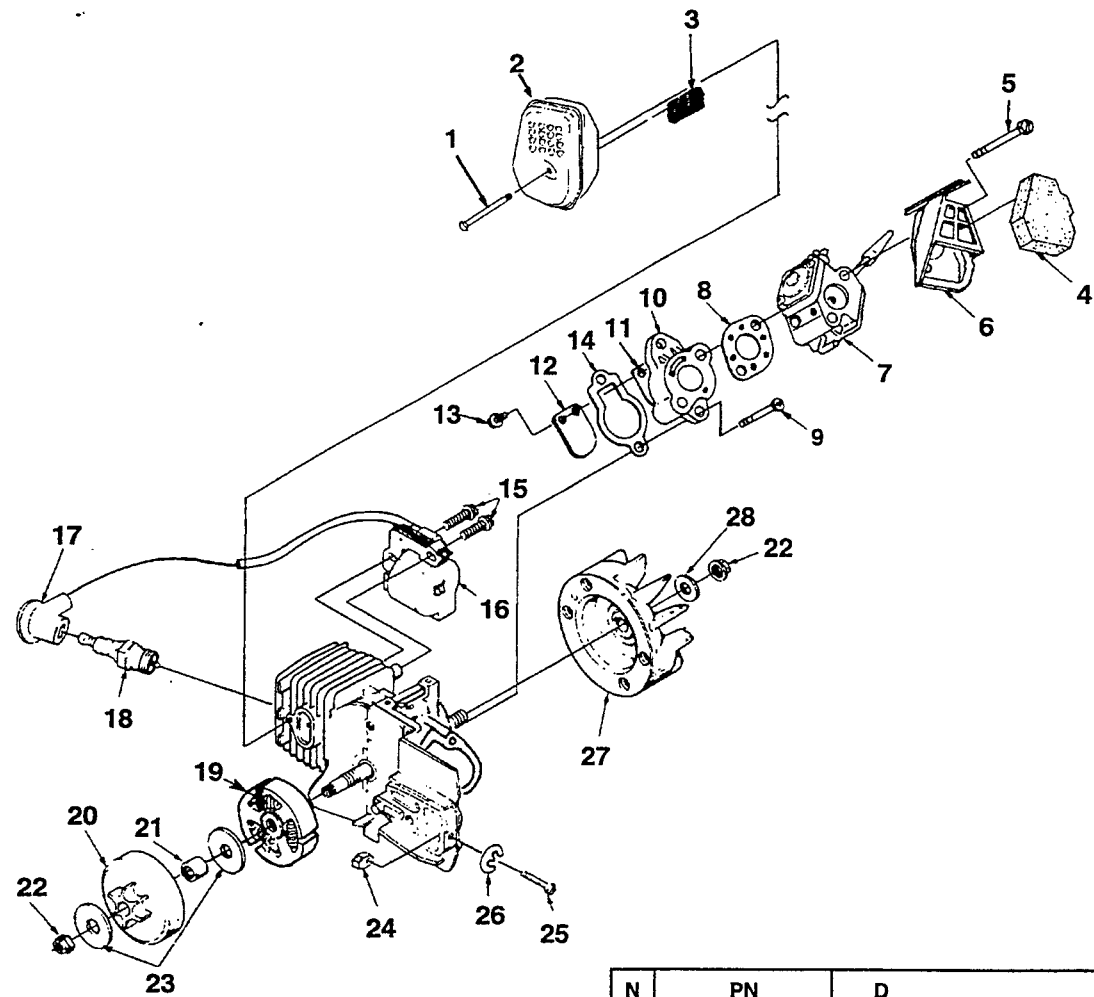

N	PN	D	Q
12	94065	SCREW- Pan, plastite (#10-16 X 3/4")	2
13	02501	ROD- Throttle	1
14	A-02482	LEAD- w/Flag Term.	1
15	A-02484	LEAD- w/Ring Term.	1
16	02497	SWITCH	1
17	82538	SCREW- Torx, taptite (10-24 X 3/4")	4
18	04440	PLATE- Guide Bar	1
19	69309-A	WASHER- Flat	1
20	81065-2	NUT- Hex	1
21	02481-A	COVER-AIR Filter	1

Assembly
Ensembles
Bausätze
Compressi
Conjuntos

No.
N°
Nr.
N°
No.

Part No.
Pice N°
Teil Nr.
Pezzo N°
No. de pieza

DESCRIPTION

Qty.
Quantité
Menge
Quantità
Cantidad

N	PN	D	Q
1	• A-02984	STARTER HOUSING	1
2	69443	FILTER	1
3	A-97908	SPRING & CONTAINER	1
4	97899-01	ROPE- Starter (46")	1
	98052-A	ROPE- Starter (250 Ft. Reel)	1
5	97768-B	PULLEY- Starter	1
6	94062	WASHER- Retaining	1
7	82563	SCREW- Torx (#10 X 3/4")	5
8	02264	GRIP- Starter	1
9	• A-06272	FUEL TANK	1
10	49422	FILTER- Fuel	1
11	07454-22	LINE- Fuel (5 1/2")	1
12	98819	VALVE- Duck Bill	1
13	07454-25	TUBING- Return (6 1/4")	1

N	PN	D	Q
---	07454-99	TUBING- Rubber (10 Ft. Length)	1
14	A-01372-A	PRIMER & CAP	1
15	• A-07554	OIL TANK	1
16	A-68593	FINDER- Oil	1
17	07454-32	TUBING- Rubber (8")	1
18	07454-20	TUBING- Rubber (5")	1
19	A-07508	FITTING- Vent	1
20	96841	VALVE- Check	1
21	• A-97359-A	OIL CAP	1
22	07540	HANDLE BAR	1
23	94065	SCREW- Pan, plastite (#10-16 X 3/4")	1
24	82615	SCREW- Plastite (#12-18 X 1 1/2")	1

N	PN	D	Q
1	02639	SAW DUST SHIELD	1
2	93932	SCREW- Tapping (#6-32 x 5/16")	1
3	70763	PIN- Roll (5/32 x 1 1/8") (Brake Model Only)	2
	● A- 01105-A	SHORT BLOCK	1
4	A- 04330	PISTON & PIN ASSY.	1
5	02485-5	CYLINDER	1
6	93165	RING- Piston	1
7	07025	SEAL- Shaft	2
8	12530	BEARING- Needle	2
9	82567	SCREW- Torx Pan Hd. (10-24 x 1 1/8")	4
10	69195	BOLT- Guide Bar	1
11	07510	VALVE- Check	1
12	A- 04602	CRANKSHAFT- Rod and Bearing	1
13	03962	WASHER- Thrust	2
14	07454-32	TUBING- Rubber (Oil Line) (8")	1
	07454-99	TUBING- Rubber (Oil Line) (10 Ft. Length)	1
15	02035	BEARING- Wrist Pin	1