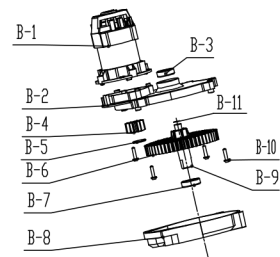

C**B****D****A**

Model	No.	Part No.	Description	Qty.
MD300	A	ZEKGH300020	Switch box	1
MD300	A-14	GHA7000010	Buckle for Lower cover	1
MD300	A-15	GJAAU000001	Uper handle	1
MD300	A-16	GKDB0000001	Lower handle	2
MD300	A-17	GHAB0000010	Cable clamp	2
MD300	A-18	B5019W00000	Washer	4
MD300	A-19	B1084W08040	Bolt	2
MD300	A-20	G33C1100020	Knob	4
MD300	B	ZEDJ055X000	Motor assy	1
MD300	C-1	GHC10000063	Cover of battery housing	1
MD300	C-2	E2012130010	Rotaing arm for cover	2
MD300	C-3	GHC20000010	Handle of shell	1
MD300	C-4	E202A000000	Strong permanent magnet	2
MD300	C-5	B3058B00000	Screw	11
MD300	C-6	GHC40000020	Deck	1
MD300	C-7	GHC50000073	Decorative cover	1
MD300	C-8	B3045B00000	ST screw	2
MD300	C-9	GHC60000010	Press board for key	1
MD300	C-10	GHDL0000000	Spring	1
MD300	C-11	GHDN0000000	Spring for trigger	1
MD300	C-12	GHC70000013	Buckle for battery pack	1
MD300	C-13	CS103900000	Switch	1
MD300	C-14	E202FN00000	Slip block	1
MD300	C-15	E2027000013	Safety key	2
MD300	C-16	GHC90000020	Base of the deck	1
MD300	C-17	E102X000000	Wire group for battery pack	1
MD300	C-17-1	E102D000000	Connecting group for battery pack	1
MD300	C-18	GHCB0000010	Press board for insert part	1
MD300	C-19	B3073B00000	ST screw	2
MD300	C-20	B3056B00000	St screw	4
MD300	D-1	GHD10000020	Handle of grass box	1
MD300	D-2	GHD20000010	Cover of grass box	1
MD300	D-3	GHD3R000010	Right cover of grass box	1
MD300	D-4	GHD3L000010	Left cover of grass box	1
MD300	D-5	GHD40000020	Protecting cover	1
MD300	D-6	GHD50000000	Spring for rear cover	1
MD300	D-7	B1098W08060	Bolt	2
MD300	D-8	GHD60000000	Controller	1
MD300	D-9	B3056B00000	St screw	11
MD300	D-10	GHD70000020	Lower deck	1
MD300	D-11	BB005W00000	Pin	4
MD300	D-12	B5019W00000	Washer	4
MD300	D-13	GHD80000010	140 wheel	2
MD300	D-14	GHD90000073	140 wheel cover	2
MD300	D-15	GHDA0000000	Front wheel axle	1
MD300	D-16	GHDB0000000	Spring for wheel axle	4
MD300	D-17	GHDC0000000	Rear wheel axle	1
MD300	D-18	GKDD0000010	160 wheel	2
MD300	D-19	GKDE0000073	160 wheel cover	2
MD300	D-20	GHDF0000000	Blade seat	1
MD300	D-21	SH513300000	Blade	1
MD300	D-22	E10BM200000	Washer	1
MD300	D-23	B1109B10025	Bolt	1
MD300	D-24	GHPZK000000	Weight block	1
MD300	D-25	B3058B00000	Screw	12
MD300	D-26	G33Y3000000	tension disc	1
MD300	D-27	GKDCS000010	Mulching plug	1