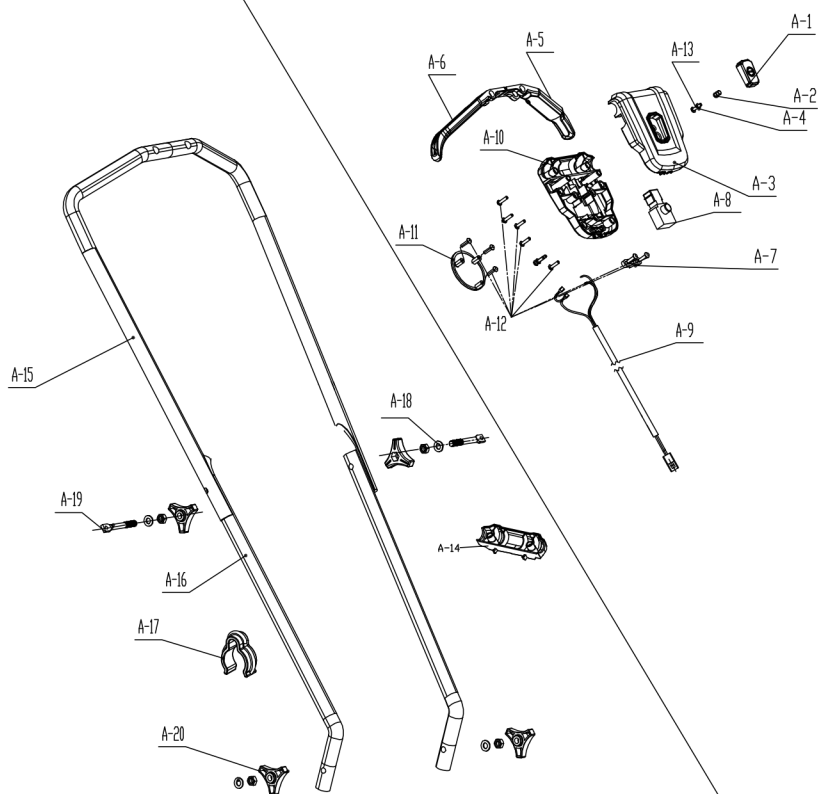

C**B****D****A**

Model	No.	Part No.	Description	Qty.
MD300	A	ZEKGH300020	Switch box	1
MD300	A-14	GHA7000010	Buckle for Lower cover	1
MD300	A-15	GJAAU000001	Uper handle	1
MD300	A-16	GKDB0000001	Lower handle	2
MD300	A-17	GHAB0000010	Cable clamp	2
MD300	A-18	B5019W00000	Washer	4
MD300	A-19	B1084W08040	Bolt	2
MD300	A-20	G33C1100020	Knob	4
MD300	B	ZEDJ055X000	Motor assy	1
MD300	C-1	GHC10000063	Cover of battery housing	1
MD300	C-2	E2012130010	Rotaing arm for cover	2
MD300	C-3	GHC20000010	Handle of shell	1
MD300	C-4	E202A000000	Strong permanent magnet	2
MD300	C-5	B3058B00000	Screw	11
MD300	C-6	GHC40000020	Deck	1
MD300	C-7	GHC50000073	Decorative cover	1
MD300	C-8	B3045B00000	ST screw	2
MD300	C-9	GHC60000010	Press board for key	1
MD300	C-10	GHDL0000000	Spring	1
MD300	C-11	GHDN0000000	Spring for trigger	1
MD300	C-12	GHC70000013	Buckle for battery pack	1
MD300	C-13	CS103900000	Switch	1
MD300	C-14	E202FN00000	Slip block	1
MD300	C-15	E2027000013	Safety key	2
MD300	C-16	GHC90000020	Base of the deck	1
MD300	C-17	E102X000000	Wire group for battery pack	1
MD300	C-17-1	E102D000000	Connecting group for battery pack	1
MD300	C-18	GHCB0000010	Press board for insert part	1
MD300	C-19	B3073B00000	ST screw	2
MD300	C-20	B3056B00000	St screw	4
MD300	D-1	GHD10000020	Handle of grass box	1
MD300	D-2	GHD20000010	Cover of grass box	1
MD300	D-3	GHD3R000010	Right cover of grass box	1
MD300	D-4	GHD3L000010	Left cover of grass box	1
MD300	D-5	GHD40000020	Protecting cover	1
MD300	D-6	GHD50000000	Spring for rear cover	1
MD300	D-7	B1098W08060	Bolt	2
MD300	D-8	GHD60000000	Controller	1
MD300	D-9	B3056B00000	St screw	11
MD300	D-10	GHD70000020	Lower deck	1
MD300	D-11	BB005W00000	Pin	4
MD300	D-12	B5019W00000	Washer	4
MD300	D-13	GHD80000010	140 wheel	2
MD300	D-14	GHD90000073	140 wheel cover	2
MD300	D-15	GHDA0000000	Front wheel axle	1
MD300	D-16	GHDB0000000	Spring for wheel axle	4
MD300	D-17	GHDC0000000	Rear wheel axle	1
MD300	D-18	GKDD0000010	160 wheel	2
MD300	D-19	GKDE0000073	160 wheel cover	2
MD300	D-20	GHDF0000000	Blade seat	1
MD300	D-21	SH513300000	Blade	1
MD300	D-22	E10BM200000	Washer	1
MD300	D-23	B1109B10025	Bolt	1
MD300	D-24	GHPZK000000	Weight block	1
MD300	D-25	B3058B00000	Screw	12
MD300	D-26	G33Y3000000	tension disc	1
MD300	D-27	GKDCS000010	Mulching plug	1