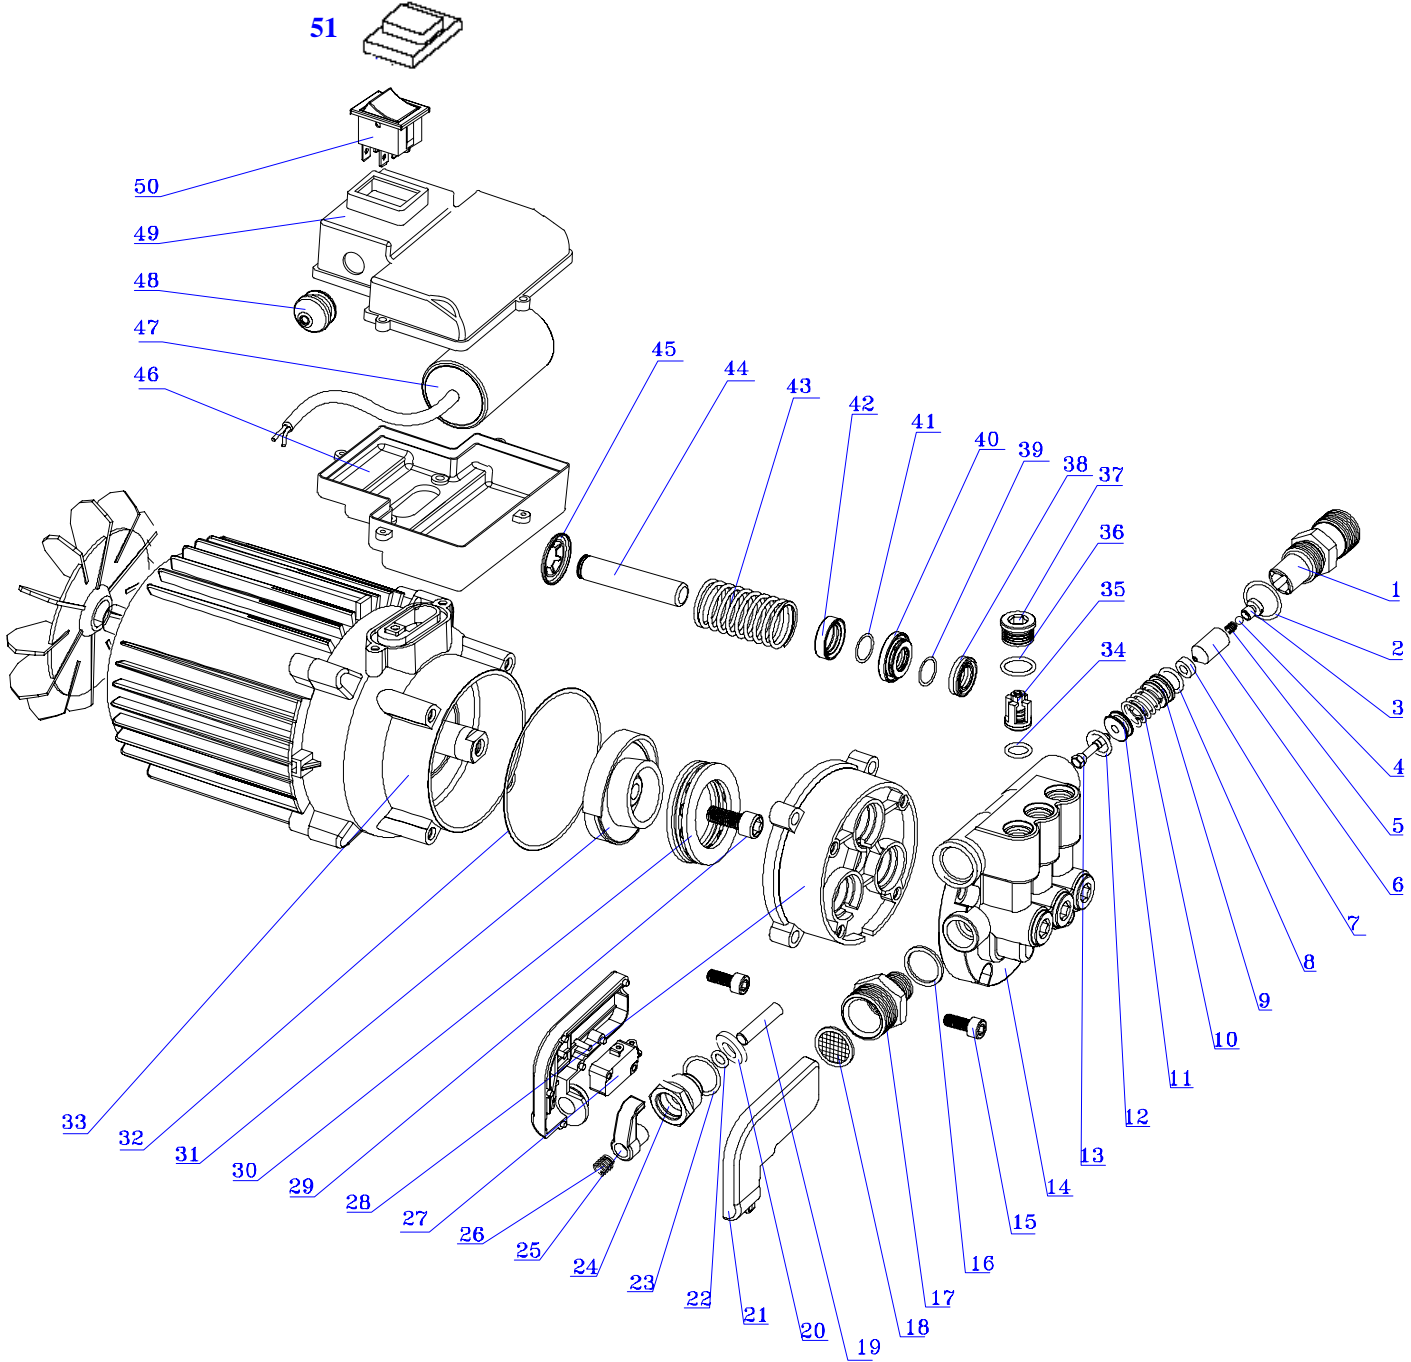

38	860137	HANDLE	1
39	860138	SHELL ENCLOSURE R	1
40	860139	WATER OUTLET HOSE	1
41	860140	WHEEL	2
42	860141	SHELL ENCLOSURE L	1
43	860142	MOTOR BARREL	1
44	860143	HANGING HOOK 1	1
45	860144	HANGING HOOK 2	1
46	860145	HANGING HOOK 3	1

REF	Art no	DESCRIPTION	QTY
1	860050	KIT, WATER OUTLET JOINT	1
2	860146	O-RING, Φ22X2.4MM	1
3	860051	VALVE CAP FOR THE CORE	1
4	860052	BALL	1
5	860053	SPRING, Φ0.8XΦ4.8X 6.5X10	1
6	860054	VALVE CORE, COPPER	1
7	860055	VAVLE BASE PLASTIC	1
8	860056	O-RING, Φ16X2.4 MM	1
9	860057	PISTON, COPPER	1
10	860058	SPRING, Φ2XΦ14.5X 5X26	1
11	860059	BASE LOAD RELEASE VALVE, COPPER	1
12	860060	O-RING, Φ15X2.4 MM	1
13	860061	CORE LOAD RELEASE VALVE, 3CR13	1
15	860147	SCREW INTERNAL HEXAGONAL, M6X15 MM	4
16	860063	O-RING, Φ18X2.4 MM	1
17	860148	JOINT WATER INLET	1
18	860149	FILTER	1
19	860064	TOP LANCE FOR THE SWITCH	1
20	860065	SPRINGBASE	1
21	860066	DOWN COVER, PRESSURE SWITCH	1
22	860067	O-RING, Φ10X1.9 MM	1
23	860068	O-RING, Φ24X2.6 MM	1
24	860069	SCREW CONNECT, COPPER	1
25	860070	HANDSPIKE	1

REF	Art no	DESCRIPTION	QTY
26	860071	SPRING, Φ1XΦ7.8X 9X19	1
27	860072	MICROSWITCH	1
28	860114	PUMP BODY, AL ALLOY	1
29	860115	SCREW INTERNAL HEXAGONAL M8X20 MM	1
30	860116	BEARING, 8107	1
31	860117	BEARING HOUSING, AL ALLOY	1
32	860118	O-RING, Φ88X2.4 MM	1
33	860119	MOTOR	1
34	860120	O-RING, Φ14X1.9 MM	6
35	860121	VALVE, WATER INLET/OUTLET	6
36	860122	O-RING, Φ16X1.9 MM	6
37	860123	WASHER IN/OUT VALVE CAP, COPPER	6
38	860124	O-RING, CANVASSED RUBBER	3
39	860073	O-RING, Φ24X1.9 MM	3
40	860125	MIDDLE RINGER	3
41	860122	O-RING, Φ16X1.9 MM	3
42	860127	MMSEAL, FRAME OIL, 22X12X5	3
43	860128	SPRING, PLUNGER	3
44	860129	PLUNGER, 3CR13	3
45	860130	PLUNGER FOLLOWER	3
46	860131	CONNECTION BOX,	1
47	860132	CAPACITOR	1
48	860133	RING, RUBBER COVER,	1
49	860134	CONNECTION BOX,	1
50	860135	SWITCH	1
51	860136	JACKET FOR SWITCH	1