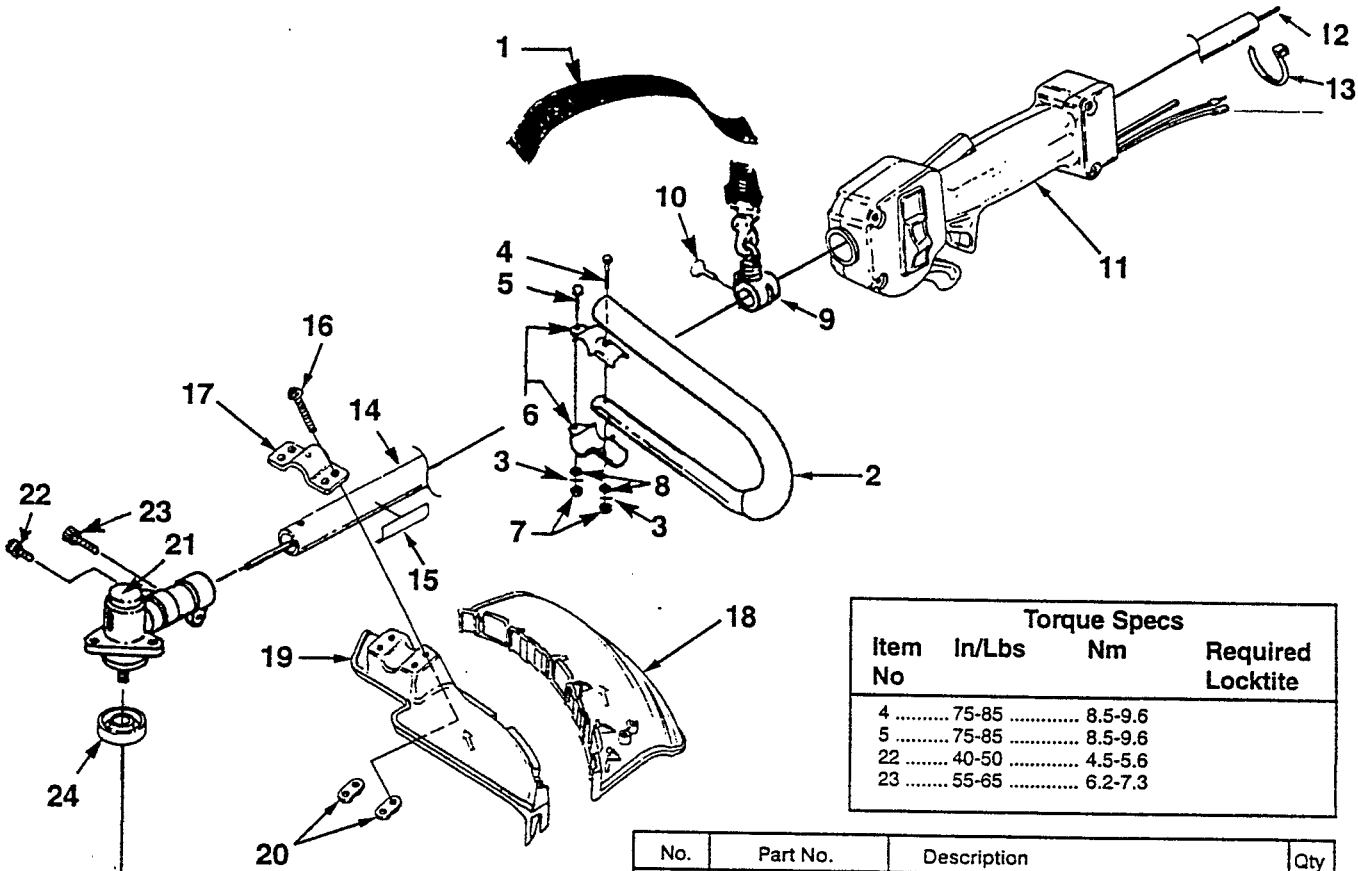

STRAIGHT SHAFT BOOM - HANDLE - THROTTLE - STRINGHEAD - GRASS DEFLECTOR

Item No	Torque Specs		Required Locktite
	In/Lbs	Nm	
4	75-85	8.5-9.6	
5	75-85	8.5-9.6	
22	40-50	4.5-5.6	
23	55-65	6.2-7.3	

No.	Part No.	Description	Qty
1	DA 92703 C	HARNES w/Connector	1
2	• A 07159	J-HANDLE BAR KIT	1
3	83009	Washer- Lock	2
4	82278	SCREW-Hex Hd. (1/4-20 X 1/2")	1
5	82496	SCREW-Hex Hd. (1/4-20 X 1")	1
6	00422	CLAMP-Handle Bar	1
7	81242	NUT-Hex (1/4-20)	2
8	84004	WASHER-Flat	2
9	• A 94442	BRACKET-Hanger	1
10	82260	SCREW-Thumb (10-24 X 1/2")	1
11	A 08899	THROTTLE & SWITCH w/Lead	1
12	98832	SHAFT-Drive	1
13	46840	CABLE-Tie	1
14	• A 03800 A	HOUSING-Drive Shaft	1
15	02985	DECAL-Warning	1
16	82555	SCREW-Mach. Truss Hd. (10-24 X .750)	4
17	08619	CLAMP	1
18	A 08152	STRING SHIELD	1
19	08573	BLADE GUARD	1
20	A 08139	MOUNTING PLATE	1
21	A 03888	GEAR HEAD	1
22	88049	SCREW-Sems Hex Hd. (10-24 X 1/2")	1
23	82586	SCREW-Cap Socket Hd. (1/4-20 x 7/8")	1
24	04168 1B	WASHER-Flange	1
25	D 98717 C	BLADE-Tri-Arc	1
26	04409	WASHER-Flange	1
27	04277	NUT-Hex (L.H.)	1
28	98551 41	CONNECTOR-Drive	1
29	A 98231 A	HOUSING & EYELET (Dual Line)	1
30	B 06713	SPRING-Compression	1
31	DA 02598 C	SPOOL & STRING (Dual Line)	1
32	D 06514	LINE-Replacement (.095" Dia.)	1
33	A 97910 A	RETAINER-Spool (L.H.) (Red)	1
34	DA 03174 A	STRINGHEAD COMPLETE	1

• ASSEMBLIES