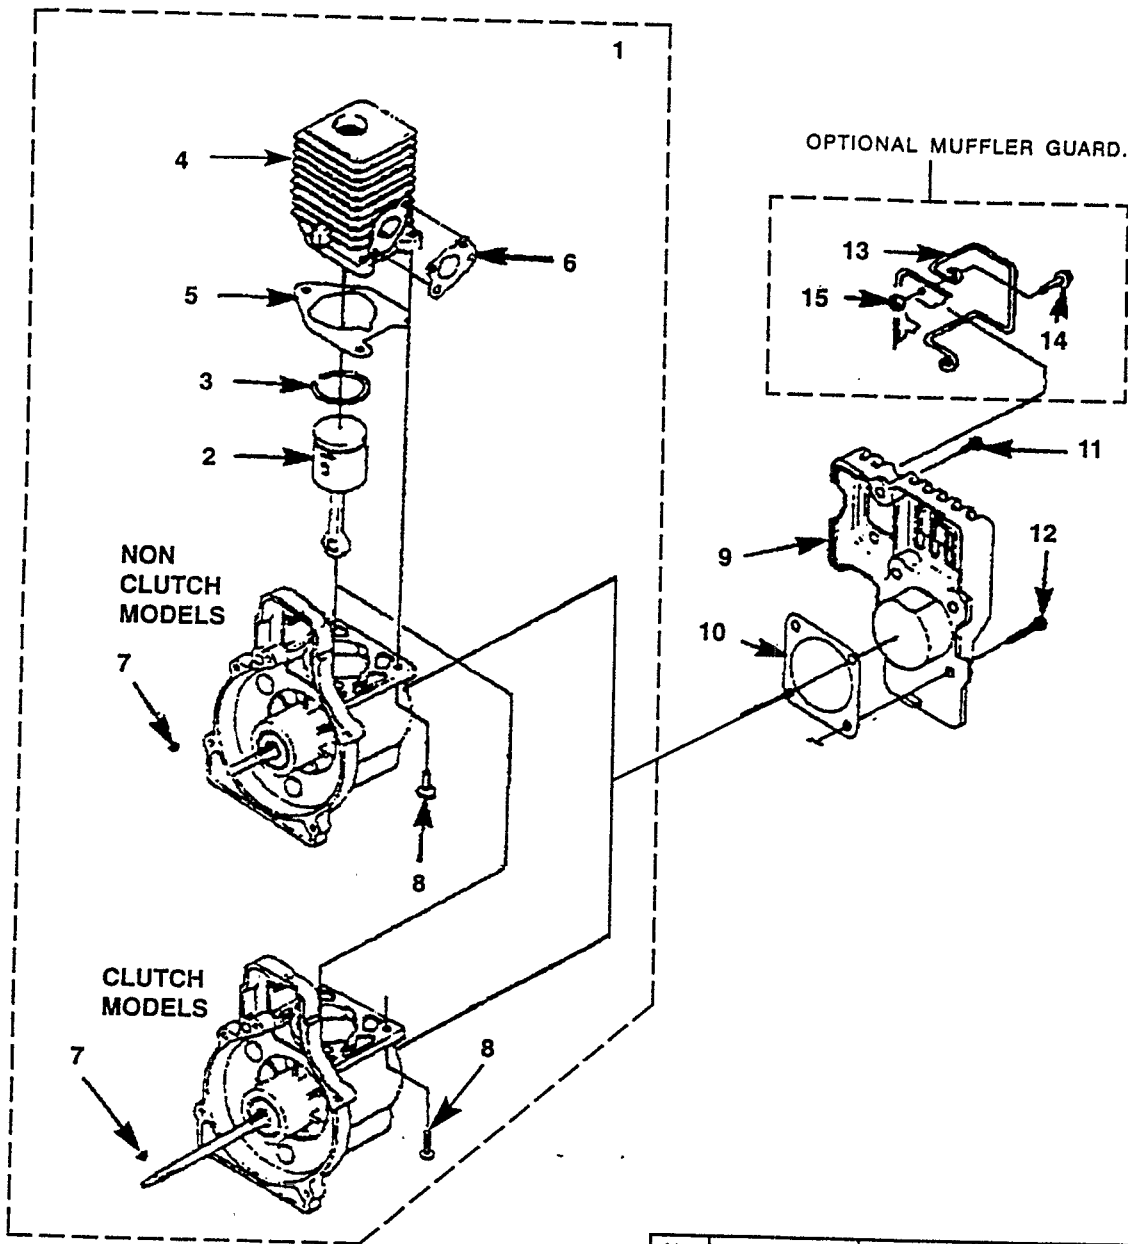

ENGINE INTERNAL

Item No	Torque Specs		Required Loctite
	In/Lbs	Nm	
8	55-65	6.2-7.3	
11	30-40	3.4-4.5	
12	25-30	2.8-3.4	
14	40-50	4.5-5.6	

No.	Part No.	Description	Qty
1	• A 09055	SHORT BLOCK (25CC Non Clutch)	1
1	• A 09056	SHORT BLOCK (25CC Clutch)	1
		NOTE: Both Short Blocks Include The Following:	
2	• A 07314	25CC PISTON & ROD	1
3	96935	RING-Piston	1
4	• A 07145	25CC CYLINDER KIT	1
5	04388 B	GASKET-Cylinder	1
6	08840	GASKET-Heat Dam	1
7	69250	KEY-Woodruff	1
8	82569 1	SCREW-Thread Forming (10-24 X 3/4")	3
9	• A 00858	CRANKCASE COVER	1
10	98767 A	GASKET-Crankcase Cover	1
11	82541	SCREW-Plastite (#10 X 1/2")	2
12	82538	SCREW-Taptite (10-24 X 1/2")	4
13	• A 00254 A	WIRE GUARD KIT	1
14	88049	SCREW-Hex Sems (10-24 X 1/2")	2
15	81208	NUT (10-24)	2

• ASSEMBLIES