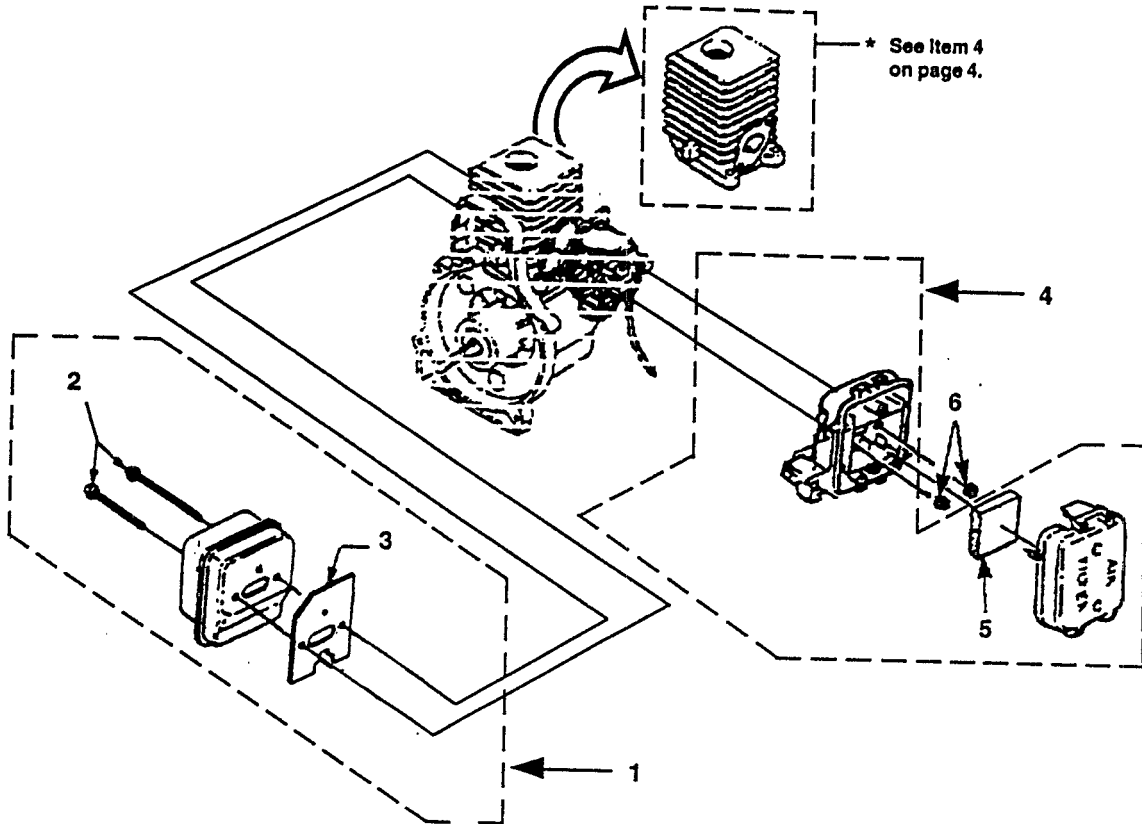

MUFFLER - AIR CLEANER

No.	Part No.	Description	Qty
1	• A 07315	MUFFLER COMPLETE	1
2	88060	SCREW-Sems Hex (10-24 X 2 1/2")	2
3	98786 C	GASKET-Muffler (Also included with *)	1
4	• A 04707 A	AIR FILTER KIT	1
5	D 98760 B	FILTER-AIR	1
6	81208	NUT-Hex (10-24)	2

Item No	Torque Specs		Required Loctite
	In/Lbs	Nm	
1	40-50	4.5-5.6	
6	40-50	4.5-5.6	

• ASSEMBLIES