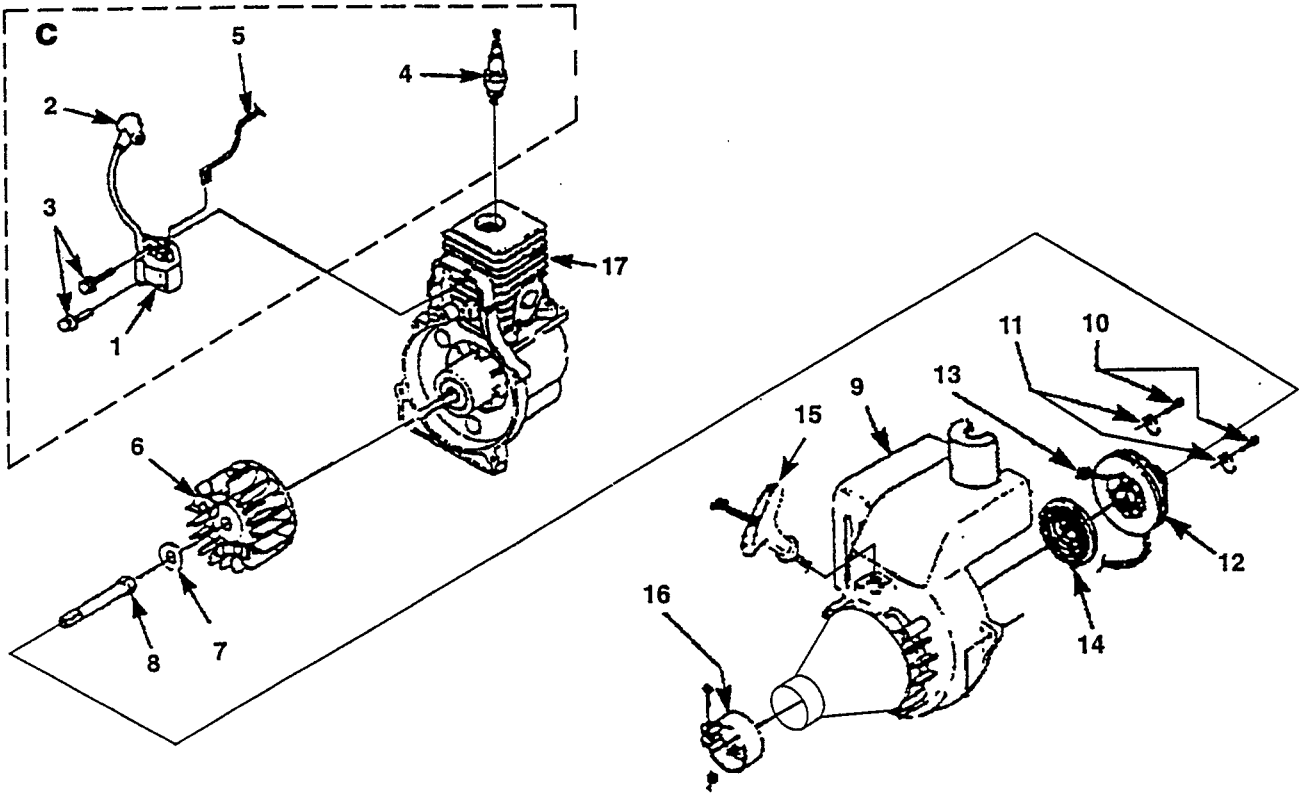

IGNITION - ROTOR - STARTER

No.	Part No.	Description	Qty
1	• 94711 CS	MODULE-Ignition	1
2	A 33055	TERMINAL & COVER	1
3	82540	SCREW-Taptite (8-32 X 1")	2
4	79252	SPARK PLUG	1
5	A 07238	LEAD-Electrical	1
6	• A 04158 S	ROTOR KIT	1
7	A 95479 A	WASHER-Flat	1
8	98795 A	CONNECTOR-Drive	1

No.	Part No.	Description	Qty
9	A 02096 B	ENGINE HOUSING	1
10	82541	SCREW-Plastite (#10-1/2")	2
11	98791	BRACKET-Retaining	2
12	98770 A	PULLEY-Starter	1
13	97899 02	ROPE-Starter (42")	1
14	A 98773 A	SPRING & CONTAINER	1
15	02264	GRIP-Starter	1
16	• 08469	CLAMP w/fasteners	1
17		SHORT BLOCK (Ref. Pg. 4, Item 1)	1

• ASSEMBLIES

Item No	Torque Specs		Required Loctite
	In/Lbs	Nm	
3	30-40	3.4-4.5	
4	120-180	13.6-20.3	
10	30-40	3.4-4.5