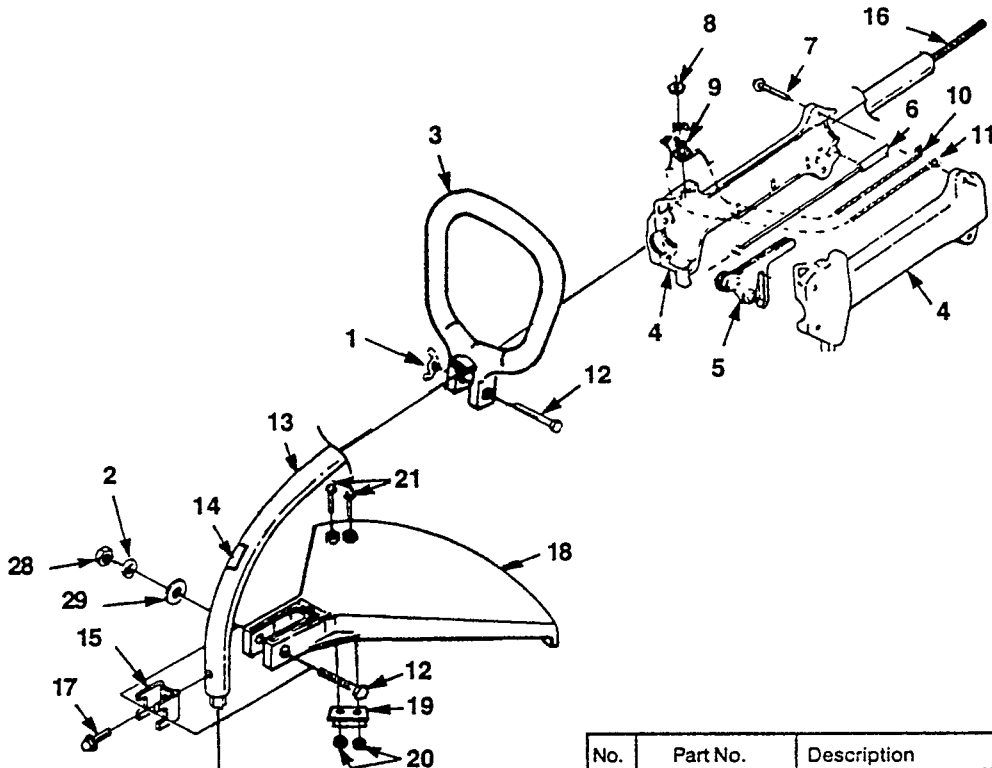

• ASSEMBLIES

Item No	Torque Specs		Required Loctite
	In/Lbs	Nm	
1	30-40	3.4-4.5	
3	40-50	4.5-5.6	Red 262

MUFFLER - AIR CLEANER

No.	Part No.	Description	Qty
1	• A 07315	MUFFLER COMPLETE	1
2	88060	SCREW-Sems Hex (10-24 X 2 1/2")	2
3	98786 C	GASKET-Muffler (Also included with *)	1
4	• A 04707 A	AIR FILTER KIT	1
5	D 98760 B	FILTER-AIR	1
6	81208	NUT-Hex (10-24)	2

Item No	Torque Specs		Required Loctite
	In/Lbs	Nm	
1	40-50	4.5-5.6	
6	40-50	4.5-5.6	

• ASSEMBLIES

CURVED SHAFT BOOM - HANDLE - THROTTLE -STRINGHEAD - GRASS DEFLECTOR

No.	Part No.	Description	Qty
1	93992	NUT-Wing	2
2	83009	WASHER-Lock (1/4")	1
3	A 04709	HANDLE-Front	1
4	• A 03911 1	HANDLE GRIP ASSEMBLY	1
5	08833	TRIGGER	1
6	A 03006	CABLE-Throttle	1
7	82368	SCREW-Thread Form. (#8 X 3/4")	5
8	72084 A1	NUT-Toggle Switch	1
9	93653	TOGGLE SWITCH	1
10	A 03912	LEAD-Electrical	1
11	A 98919 A	LEAD-Ground	1
12	80295	SCREW-Cap Hex Hd. (1/4-20 x 2")	2
13	• A 08738	HOUSING-Driveshaft	1
14	02985	DECAL-Starting Inst.	1
15	07928	CLAMP	1
16	98816	SHAFT-Flexible	1
17	88077	SCREW-Thread Form. (#10 x 1/2")	1
18	• A 04704	DEFLECTOR 100°	1
19	07129	BLADE-Cut-Off	1
20	81261	NUT-Hex (10-24)	2
21	82531	SCREW-Mach. Hex Hd. (10-24 X 1")	2
22	• DA 03001 A	STRINGHEAD COMP. (.080 Dja Line)	1
23	A 98231 A	HOUSING & EYELET-Dual Line	1
24	DA 98866 A	RETAINER-Spool	1
25	• DA 98912 E	SPOOL & STRING (Dual Line) (.080 Dia)	1
26	B 06713	SPRING-Compression	1
27	06511	STRING (.080 Dia) (395 Ft.)	1
28	81242	HEX NUT	1
29	84006	WASHER-Flat (1/4")	1