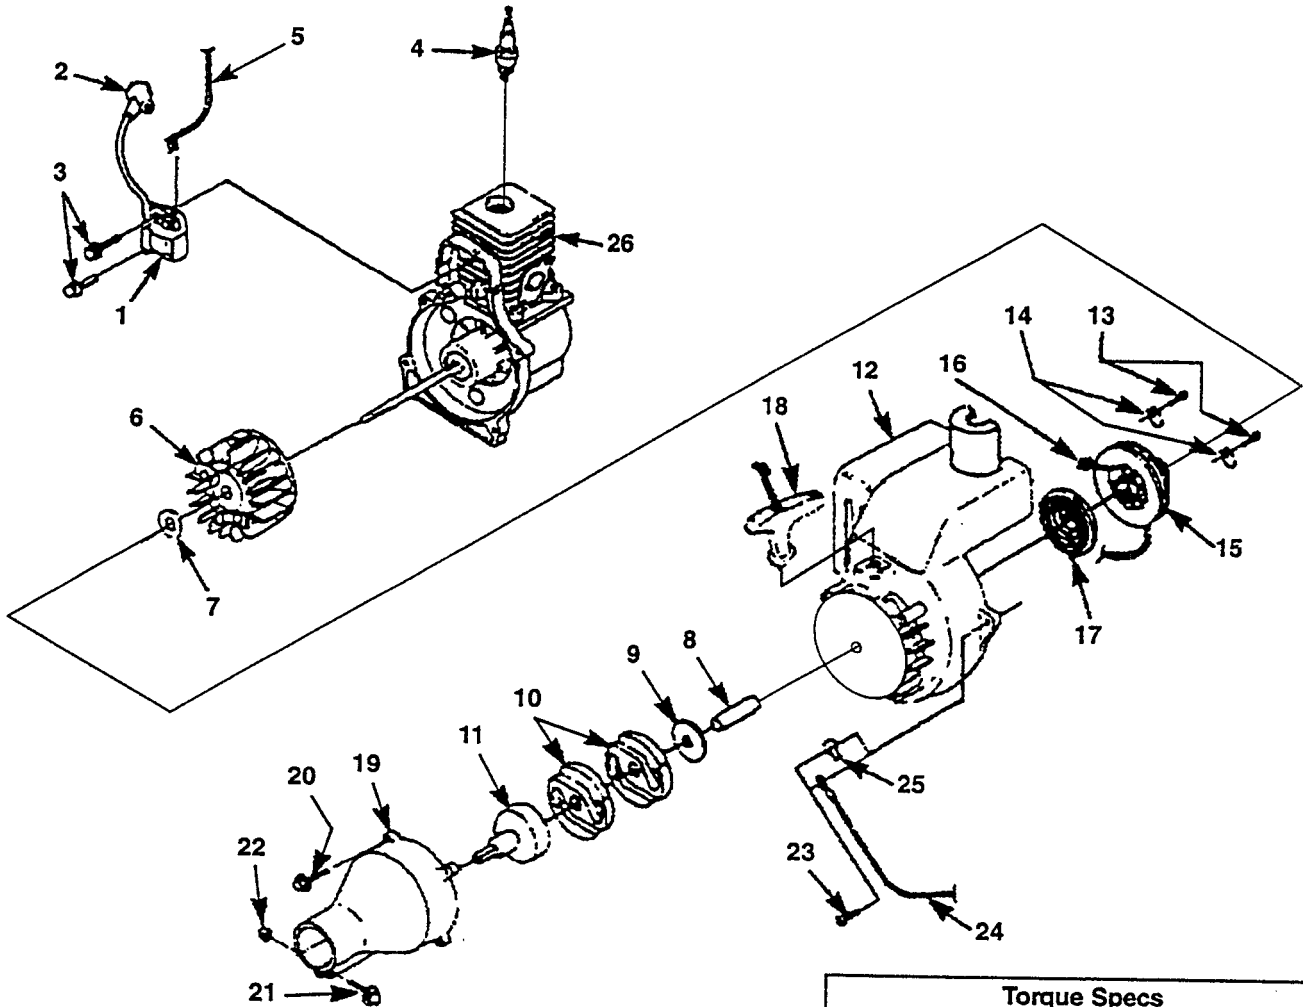

SABRE[®]

GB PARTS LIST
F LISTE DE PÈCES
NL ONDERDELENLIJST
D TEILELISTE
I ELENCO DEI PEZZI
E LISTA DE PIEZAS
P LISTA DE PEÇAS

S-25
(UT20561-G)

B-25
(UT15055-G)

IGNITION - ROTOR - STARTER - CLUTCH

• ASSEMBLIES

Item No	Torque Specs		Required Loctite
	In/Lbs	Nm	
3	30-40	3.4-4.5	
4	120-180	13.6-20.3	
13	30-40	3.4-4.5	
20	30-40	3.4-4.5	
22	40-50	4.5-5.6	
23	55-60	6.2-6.8	

No.	Part No.	Description	Qty
1	94711 CS	MODULE-Ignition	1
2	A 33055	TERMINAL & COVER	1
3	82540	SCREW-Taptite (8-32 X 1")	2
4	79252	SPARK PLUG	2
5	A 00681	LEAD-Electrical	1
6	A 04158 S	ROTOR KIT	1
7	95479 A	WASHER-Flat	1
8	03566 1	SPACER	1
9	98929 A	WASHER-Flat	1
10	00242	CLUTCH	2
11	A 02727	CONNECTOR & DRUM	1
12	A02097 B	ENGINE HOUSING	1
13	82541	SCREW-Plastite (#10-1/2")	2

No.	Part No.	Description	Qty
14	98791	BRACKET-Retaining	2
15	98770 A	PULLEY-Starter	1
16	97899 02	ROPE-Starter (42")	1
17	A 98773 A	SPRING & CONTAINER	1
18	02264	GRIP-Starter	1
19	A 02396 A	TUBE ADAPTER	1
20	88052	SCREW-Hex Hd. (10-24 X 7/8")	4
21	96624	SCREW-Sems Hex Hd. (10-24 X 1 1/8")	1
22	81208	NUT (10-24)	1
23	82538	SCREW-Taptite (10-24 X 3/4")	4
24	A 98919 A	LEAD-Ground	1
25	02851	TERMINAL-Male	1
26		SHORT BLOCK (Ref. Pg. 4, Item 1)	1

No.	Part No.	Description	Qty
1	• A 09055	SHORT BLOCK (25CC Non Clutch)	1
1	• A 09056	SHORT BLOCK (25CC Clutch)	1
		NOTE: Both Short Blocks Include The Following:	
2	• A 07314	25CC PISTON & ROD	1
3	96935	RING-Piston	1
4	• A 07145	25CC CYLINDER KIT	1
5	04388 B	GASKET-Cylinder	1
6	08840	GASKET-Heat Dam	1
7	69250	KEY-Woodruff	1
8	82569 1	SCREW-Thread Forming (10-24 X 3/4")	3
9	• A 00858	CRANKCASE COVER	1
10	98767 A	GASKET-Crankcase Cover	1
11	82541	SCREW-Plastite (#10 X 1/2")	2
12	82538	SCREW-Taptite (10-24 X 1/2")	4
13	• A 00254 A	WIRE GUARD KIT	1
14	88049	SCREW-Hex Sems (10-24 X 1/2")	2
15	81208	NUT (10-24)	2