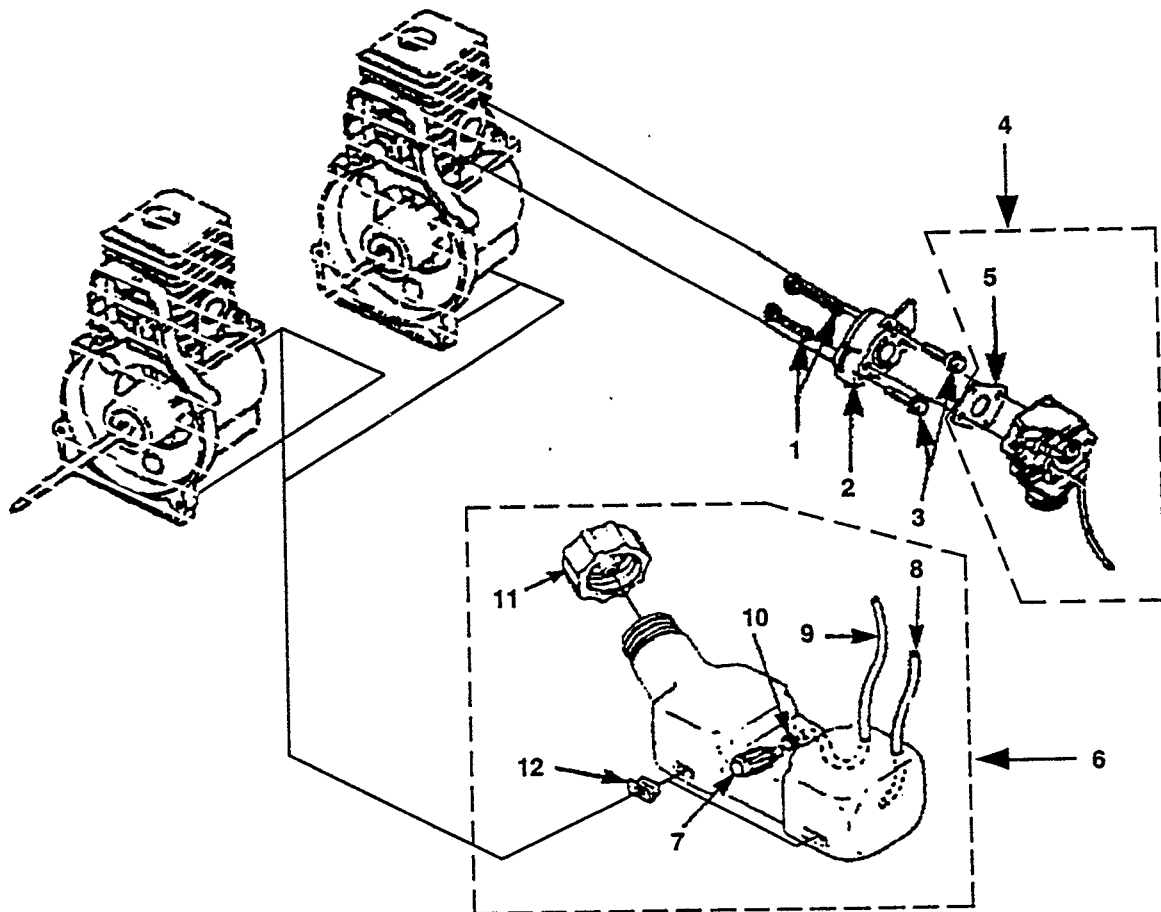

CARBURETOR - FUEL TANK

No.	Part No.	Description	Qty
1	04474	SCREW-Machine (10-24 X 2 1/4")	2
2	98768	HEAT DAM	1
3	82549-1	SCREW-Taptite (10-24 X 1")	2
4	A 04445 A	CARBURETOR KIT	1
5	98766 A	GASKET-Carburetor	1
6	A 04447 C	FUEL TANK	1
7	49422	FILTER-Fuel	1
8	01439 32	TUBING-Rubber (8")	1
9	94772 32	TUBING-Rubber (8")	1
10	98268	CLAMP-Wire	1
11	A 00982 B	FUEL CAP	1
12	98792	BUMPER-Rubber	3

• ASSEMBLIES

Item No	Torque Specs		Required Loctite
	In/Lbs	Nm	
1	30-40	3.4-4.5	
3	40-50	4.5-5.6	Red 262