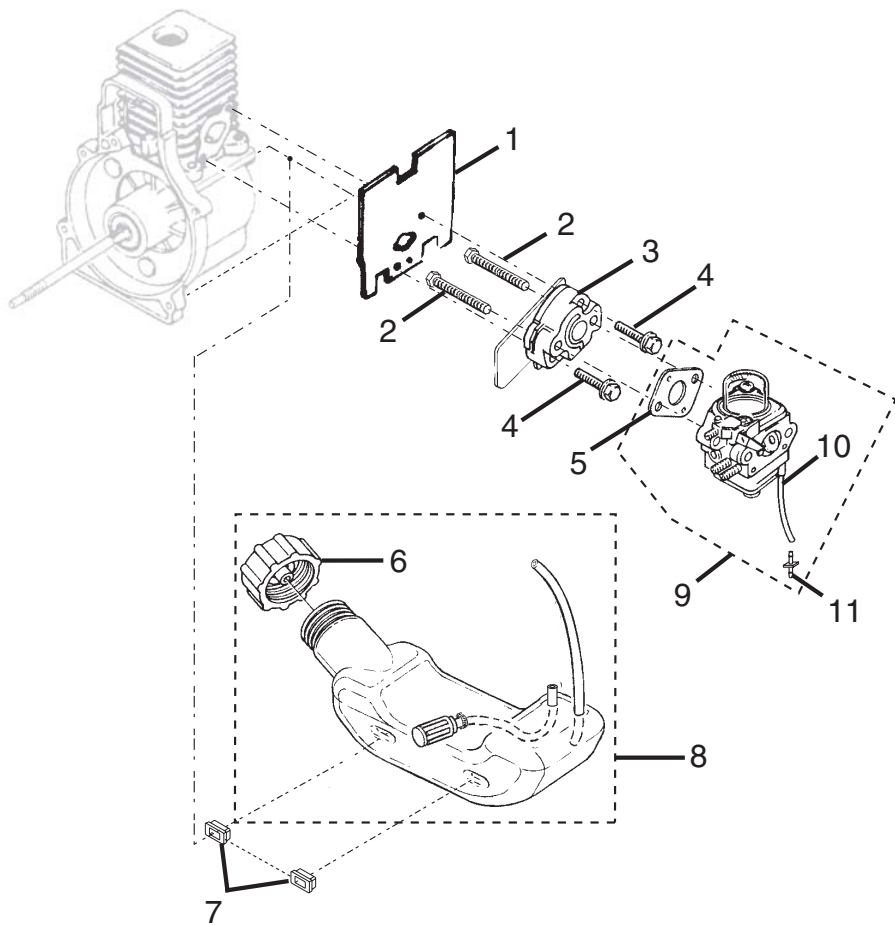

PARTS LIST FOR FIGURE B

KEY NO.	PART NUMBER	DESCRIPTION	QTY.
1	PS01255	SCREW	4
2	PS02293	FLEXIBLE SHAFT	1
3	PA01364	GEAR CASE ASSEMBLY	1
4	041681A	FLANGED WASHER	1
5	08572	STRING SHIELD CCW.....	1
6	82531	SCREW (10 - 24 x 7/8).....	2
7	08573	BLADE GUARD CCW	1
8	9855141	ADAPTER SHAFT/1986	1
9	A98231A	HOUSING AND EYELETS	1
10	06713	COMPRESSION SPRING	1
11	PA01347A	SPOOL AND STRING (.95).....	1
12	PA01271	SPOOL RETAINER (L/H THREAD).....	1
13	A08139	MOUNTING PLATE	2
14	07076	CUT OFF BLADE	1
15	81261	HEX NUT.....	2
16	984556001	D.S. HOUSING AND DECAL.....	1
17	PS06337	WARNING DECAL.....	1
18	PS04673	SCREW (10-24 x .625 TAPTIT)	1
19	PS04680	SCREW (1/4 - 20 x 1.25 TAP).....	1
20	984227001	TRI-ARC BLADE	1
21	04409	CUPPED WASHER	1
22	04277	LOCK NUT.....	1
23	00063	HOLDING PIN	1
24	09197	WARNING LABEL	1
25	984554001	STRING SHIELD ASSEMBLY	1
26	983961001	STRAP (NOT SHOWN)	1

PARTS LIST FOR FIGURE C

KEY NO.	PART NUMBER	DESCRIPTION	QTY.
1	82496	SCREW	1
2	A08130	J HANDLE & GRIP	1
3	00422	HANDLE BAR CLAMP	2
4	84004	WASHER	2
5	83009	LOCK WASHER	2
6	81242	HEX NUT	2
7	82278	HEX HEAD BOLT.....	1

PARTS LIST FOR FIGURE C

KEY NO.	PART NUMBER	DESCRIPTION	QTY.
1	06900A	HEAT DAM GASKET	1
2	04474	CARBURETOR BOLT	2
3	98768A	HEAT DAM	1
4	093221	PAN HEAD SEMS SCREW	2
5	98766A	CARBURETOR GASKET	1
6	A09115	FUEL CAP	1
7	98792	BUMPER	3
8	PA01678	* FUEL TANK ASSEMBLY	1
9	984528001	CARBURETOR ASSEMBLY KIT	1
10	0143910	RUBBER HOSE (63.5 mm)	1
11	07332	INLINE FUEL FITTING	1

PARTS LIST FOR FIGURE D

KEY NO.	PART NUMBER	DESCRIPTION	QTY.
1	06900A	HEAT DAM GASKET	1
2	PS05699	CYLINDER	1
3	PS04000	MUFFLER GASKET	1
4	98766A	CARBURETOR GASKET	1
5	04388B	CYLINDER GASKET	1
6	PS01359	PISTON RING (1-5/16 in.)	1
7	984544001	PISTON ASSEMBLY KIT	1
8	PS02807	SCREW (12-24 x .660 PAN TORX)	3
9	06443A	GASKET COVER, C/C	1
10	PS02130	CRANKCASE COVER	1
11	PS01565	PAN HEAD SCREW	4
12	984561001	SHORT BLOCK ASSEMBLY	1