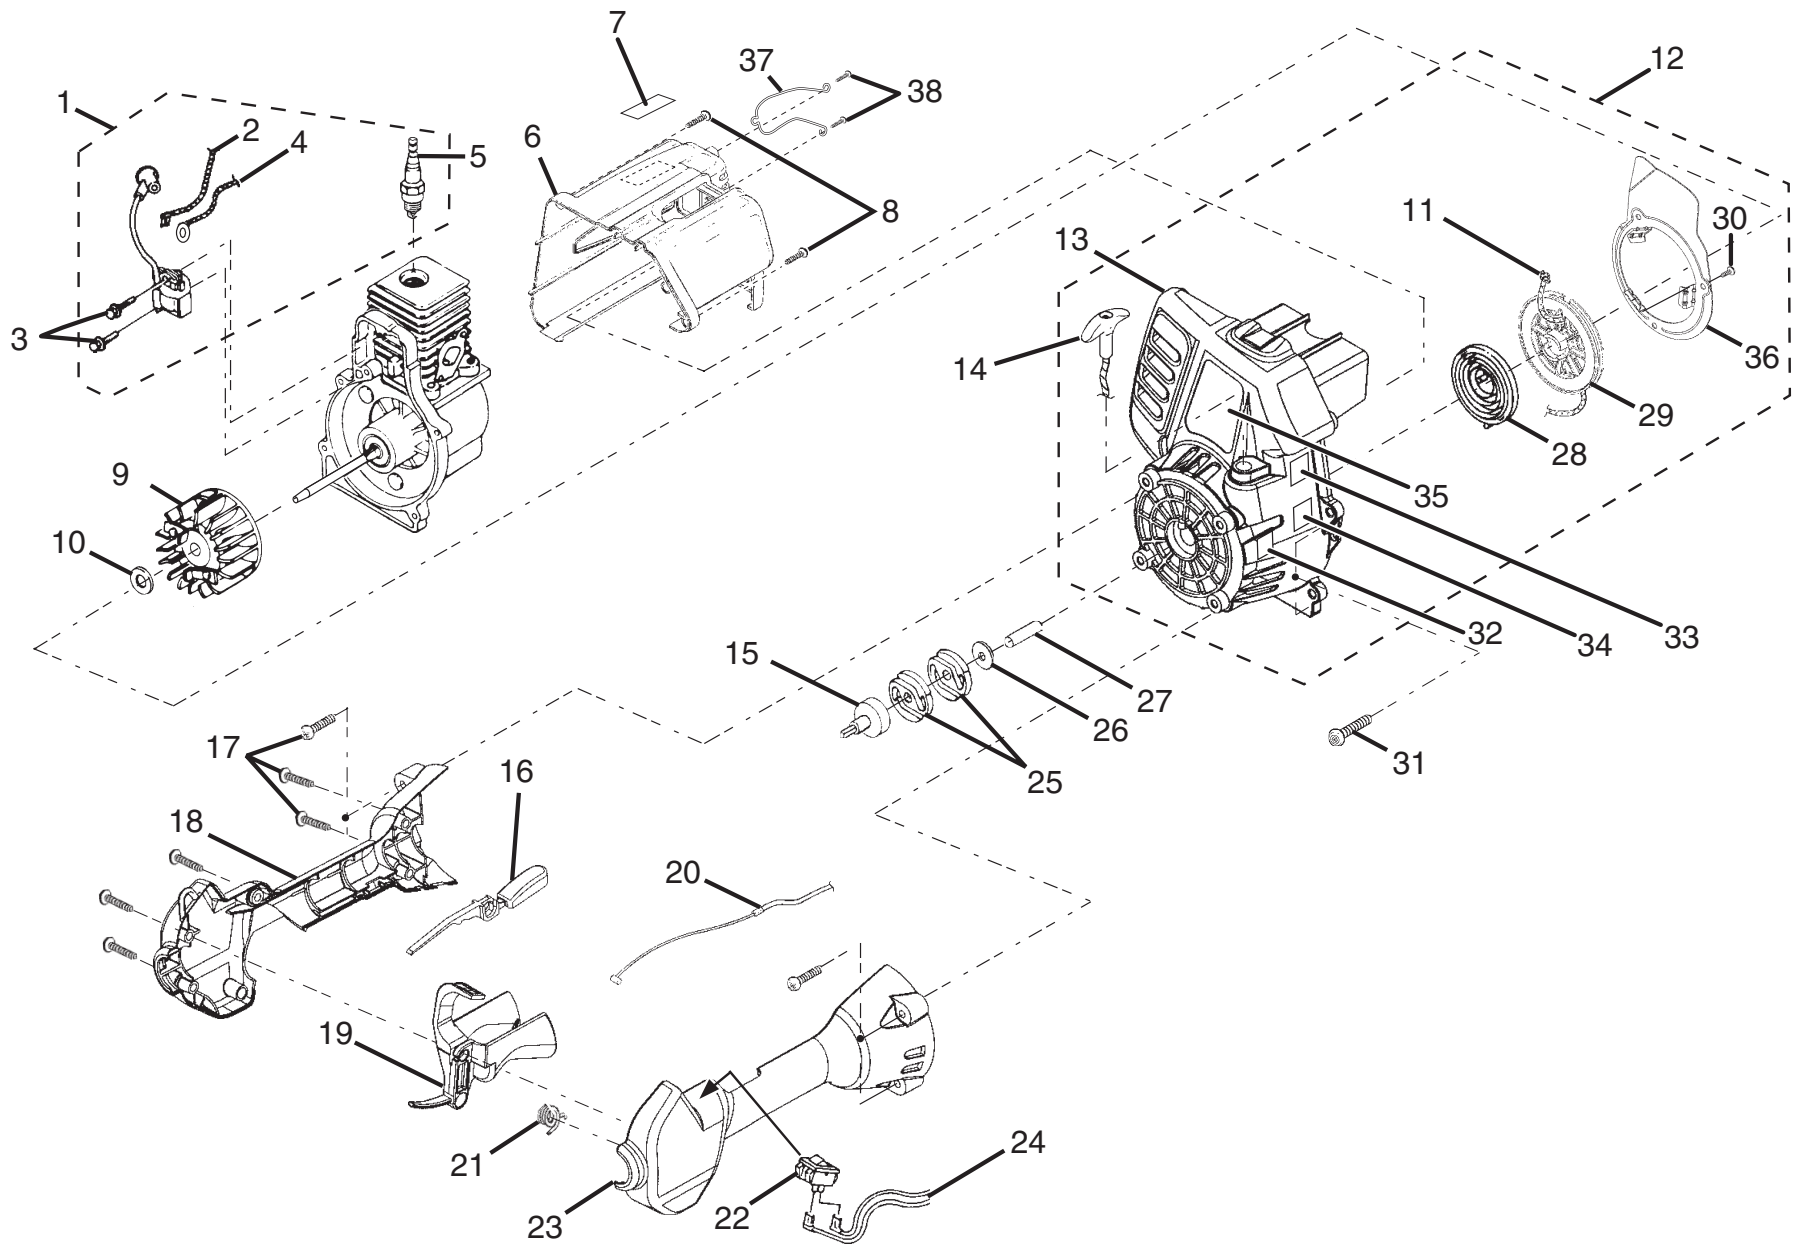

**F3040
HOMELITE
STRAIGHT SHAFT TRIMMER
MODEL NO. UT70131
REPAIR SHEET**

FIGURE A

The model number will be found on a plate attached to the engine housing. Always mention the model number in all correspondence regarding your **STRING TRIMMER** or when ordering repair parts.

PARTS LIST FOR FIGURE A

NO.	KEY NUMBER	PART DESCRIPTION	QTY.	NO.	KEY NUMBER	PART DESCRIPTION	QTY.
1	984573001	IGNITION KIT.....	1	19	PS06259	TRIGGER.....	1
2	A06963	ELECTRICAL LEAD.....	1	20	PS01177	THROTTLE CABLE.....	1
3	82540	SCREW.....	2	21	PS01718	SPRING.....	1
4	A06964	ELECTRICAL LEAD.....	1	22	07385	SWITCH.....	1
5	PS02227	SPARK PLUG.....	1	23	PS01125	CONTROL HANDLE / LH.....	1
6	984633001	REAR COVER ASSEMBLY.....	1	24	PA00387	ELECTRICAL LEADS.....	1
7	PS00156	HOMELITE DECAL.....	1	25	00242	CLUTCH DISK (ST185 & ST385).....	2
8	82563	SCREW.....	2	26	98929A	WASHER.....	1
9	984531001	ROTOR AND PAWL ASSEMBLY.....	1	27	PS04300	SPACER.....	1
10	95479A	WASHER.....	1	28	A98773A	SPRING & CONTAINER.....	1
11	9789902	STARTER ROPE (42 in.).....	1	29	PS01122	STARTER PULLEY.....	1
12	984608001	STARTER ASSEMBLY.....	1	30	82543	SCREW.....	3
13	PA00385	STARTER HOUSING AND EYELET.....	1	31	82538	SCREW.....	4
14	5946702	STARTER GRIP.....	1	32	06976	DECAL, CE.....	1
15	PA01613	DRUM AND CONNECTOR.....	1	33	PS06261	DECAL, ZIP START.....	1
16	PS06258	INTERLOCK TRIGGER.....	1	34	984288001	DECAL, 112 POWER SOUND.....	1
17	82589	SCREW.....	9	35	PS06299	DECAL, MODEL.....	1
18	PS01124	CONTROL HANDLE / RH.....	1	36	PS01123	AIR BAFFLE PLATE.....	1
				37	PS00218	MUFFLER GUARD.....	1
				38	82541	SCREW.....	2
				39	03646	TORX WRENCH (NOT SHOWN).....	1

PARTS LIST FOR FIGURE C

KEY NO.	PART NUMBER	DESCRIPTION	QTY.
1	82496	SCREW	1
2	A08130	J HANDLE & GRIP	1
3	00422	HANDLE BAR CLAMP	2
4	84004	WASHER	2
5	83009	LOCK WASHER	2
6	81242	HEX NUT	2
7	82278	HEX HEAD BOLT.....	1