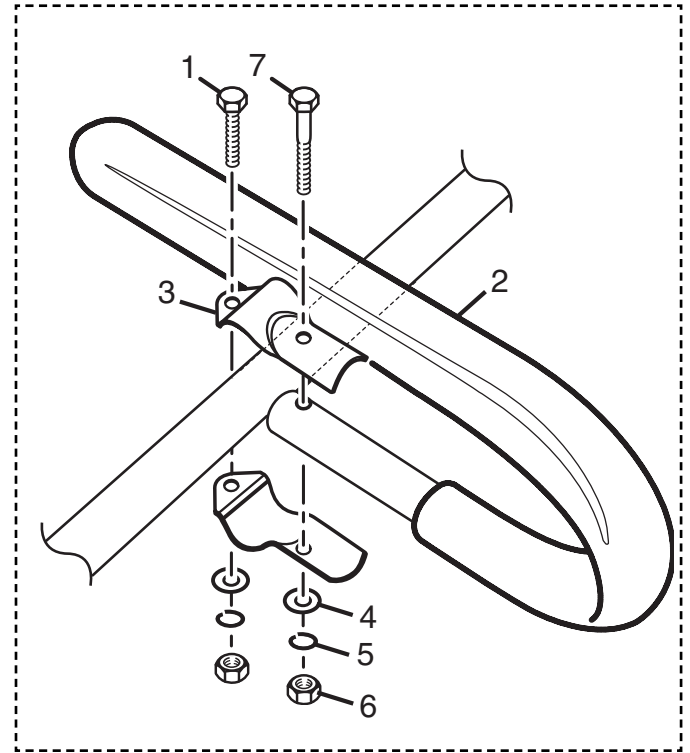

FIGURE B

FIGURE C

The model number will be found on a plate attached to the motor housing. Always mention the model number in all correspondence regarding your **STRING TRIMMER** or when ordering repair parts.

PARTS LIST FOR FIGURE B

KEY NO.	PART NUMBER	DESCRIPTION	QTY.
1	PS01255	SCREW	4
2	PS02293	FLEXIBLE SHAFT	1
3	PA01364	GEAR CASE ASSEMBLY	1
4	041681A	FLANGED WASHER	1
5	08572	STRING SHIELD CCW.....	1
6	82531	SCREW (10 - 24 x 7/8).....	2
7	08573	BLADE GUARD CCW	1
8	9855141	ADAPTER SHAFT/1986	1
9	A98231A	HOUSING AND EYELETS	1
10	06713	COMPRESSION SPRING	1
11	PA01347A	SPOOL AND STRING (.95).....	1
12	PA01271	SPOOL RETAINER (L/H THREAD).....	1
13	A08139	MOUNTING PLATE	2
14	07076	CUT OFF BLADE	1
15	81261	HEX NUT.....	2
16	984556001	D.S. HOUSING AND DECAL.....	1
17	PS06337	WARNING DECAL.....	1
18	PS04673	SCREW (10-24 x .625 TAPTIT)	1
19	PS04680	SCREW (1/4 - 20 x 1.25 TAP).....	1
20	984227001	TRI-ARC BLADE	1
21	04409	CUPPED WASHER	1
22	04277	LOCK NUT.....	1
23	00063	HOLDING PIN	1
24	09197	WARNING LABEL	1
25	984554001	STRING SHIELD ASSEMBLY	1
26	983961001	STRAP (NOT SHOWN)	1

PARTS LIST FOR FIGURE C

KEY NO.	PART NUMBER	DESCRIPTION	QTY.
1	82496	SCREW	1
2	A08130	J HANDLE & GRIP	1
3	00422	HANDLE BAR CLAMP	2
4	84004	WASHER	2
5	83009	LOCK WASHER	2
6	81242	HEX NUT	2
7	82278	HEX HEAD BOLT.....	1