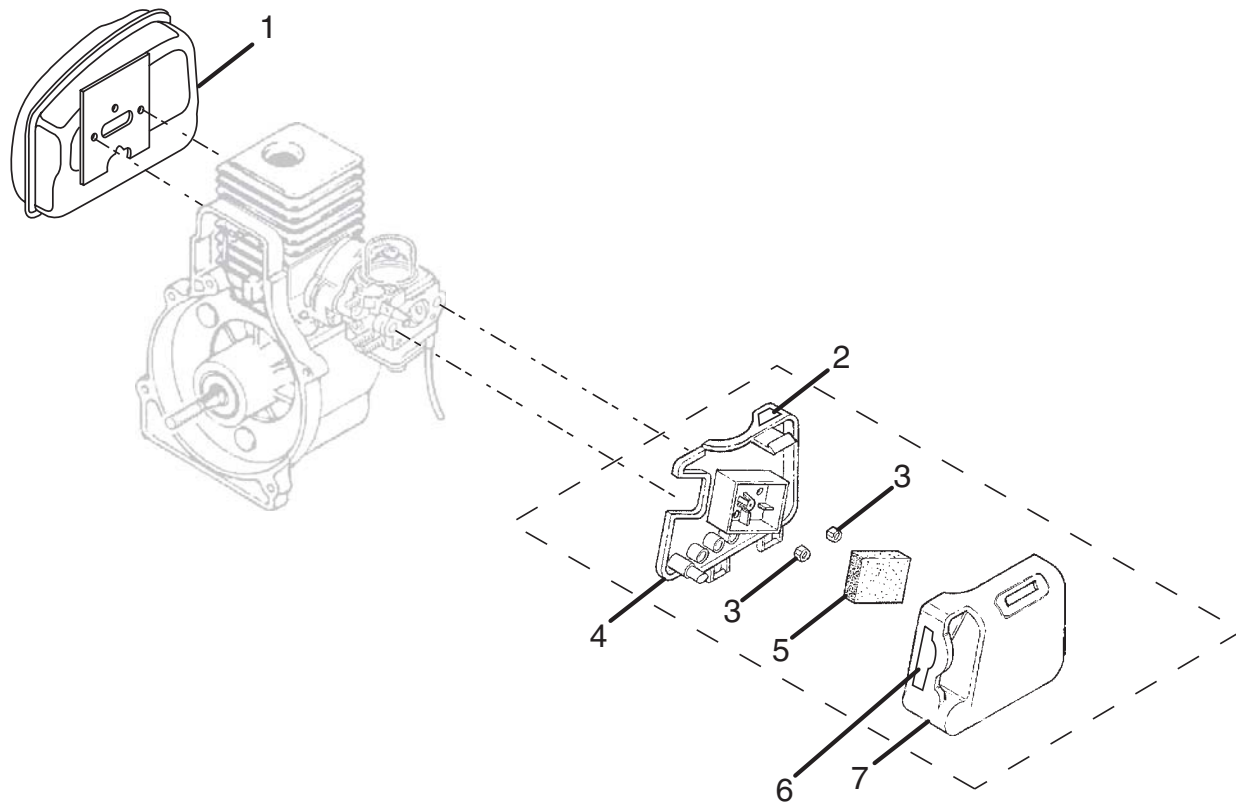

PARTS LIST

KEY NO.	PART NUMBER	DESCRIPTION	QTY.
1	PA01073	MUFFLER ASSEMBLY.....	1
2	PS02788	PRIMER DECAL.....	1
3	81208	LOCK NUT (10-24).....	2
4	PS02113	BOX AIR FILTER (CONEHEAD)	1
5	98760	AIR FILTER.....	1
6	PS02523	CHOKE DECAL.....	1
7	PS02309	AIR BOX COVER.....	1
8	06502	SPARK SCREEN (NOT SHOWN)	1
	983000208	OPERATOR'S MANUAL.....	1

5-03