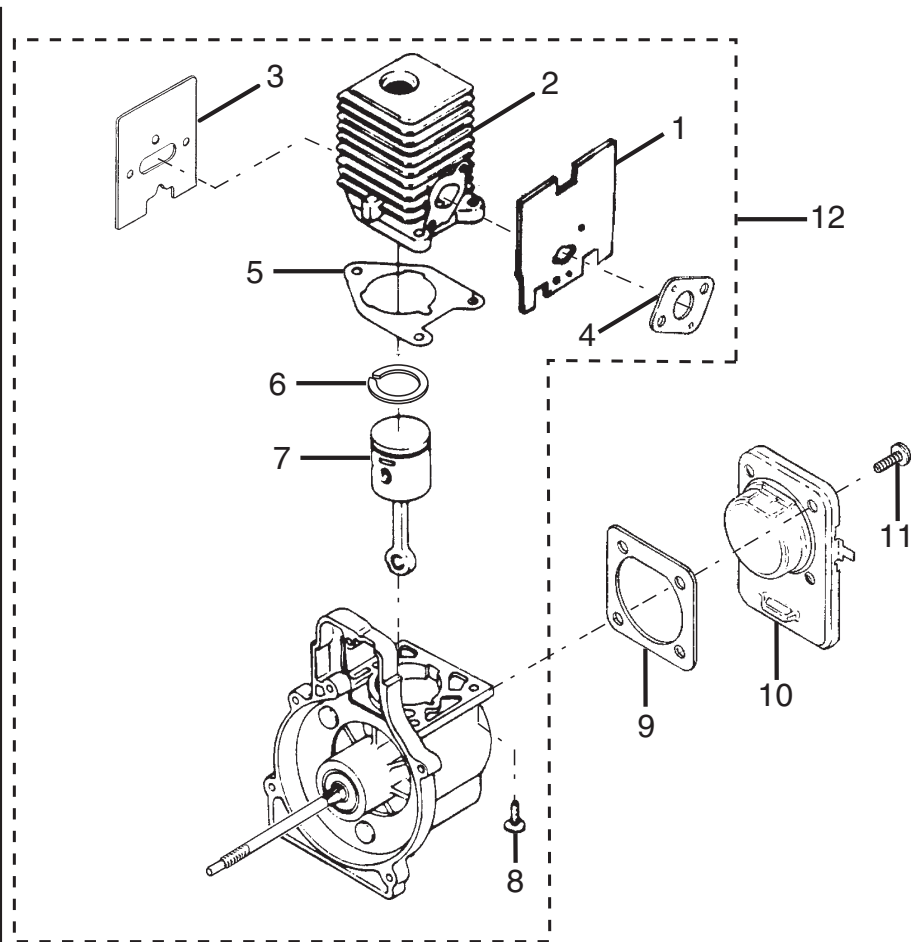

PARTS LIST FOR FIGURE B

KEY NO.	PART NUMBER	DESCRIPTION	QTY.
1	PS01255	SCREW	4
2	PS02293	FLEXIBLE SHAFT	1
3	PA01364	GEAR CASE ASSEMBLY	1
4	041681A	FLANGED WASHER	1
5	08572	STRING SHIELD CCW.....	1
6	82531	SCREW (10 - 24 x 7/8).....	2
7	08573	BLADE GUARD CCW	1
8	9855141	ADAPTER SHAFT/1986	1
9	A98231A	HOUSING AND EYELETS	1
10	06713	COMPRESSION SPRING	1
11	PA01347A	SPOOL AND STRING (.95).....	1
12	PA01271	SPOOL RETAINER (L/H THREAD).....	1
13	A08139	MOUNTING PLATE	2
14	07076	CUT OFF BLADE	1
15	81261	HEX NUT.....	2
16	984556001	D.S. HOUSING AND DECAL.....	1
17	PS06337	WARNING DECAL.....	1
18	PS04673	SCREW (10-24 x .625 TAPTIT)	1
19	PS04680	SCREW (1/4 - 20 x 1.25 TAP).....	1
20	984227001	TRI-ARC BLADE	1
21	04409	CUPPED WASHER	1
22	04277	LOCK NUT.....	1
23	00063	HOLDING PIN	1
24	09197	WARNING LABEL	1
25	984554001	STRING SHIELD ASSEMBLY	1
26	983961001	STRAP (NOT SHOWN)	1

PARTS LIST FOR FIGURE C

KEY NO.	PART NUMBER	DESCRIPTION	QTY.
1	82496	SCREW	1
2	A08130	J HANDLE & GRIP	1
3	00422	HANDLE BAR CLAMP	2
4	84004	WASHER	2
5	83009	LOCK WASHER	2
6	81242	HEX NUT	2
7	82278	HEX HEAD BOLT.....	1

FIGURE C

FIGURE D

The model number will be found on a plate attached to the motor housing. Always mention the model number in all correspondence regarding your **STRING TRIMMER** or when ordering repair parts.

PARTS LIST FOR FIGURE C

KEY NO.	PART NUMBER	DESCRIPTION	QTY.
1	06900A	HEAT DAM GASKET	1
2	04474	CARBURETOR BOLT	2
3	98768A	HEAT DAM	1
4	093221	PAN HEAD SEMS SCREW	2
5	98766A	CARBURETOR GASKET	1
6	A09115	FUEL CAP	1
7	98792	BUMPER	3
8	PA01678	* FUEL TANK ASSEMBLY	1
9	984528001	CARBURETOR ASSEMBLY KIT	1
10	0143910	RUBBER HOSE (63.5 mm)	1
11	07332	INLINE FUEL FITTING	1