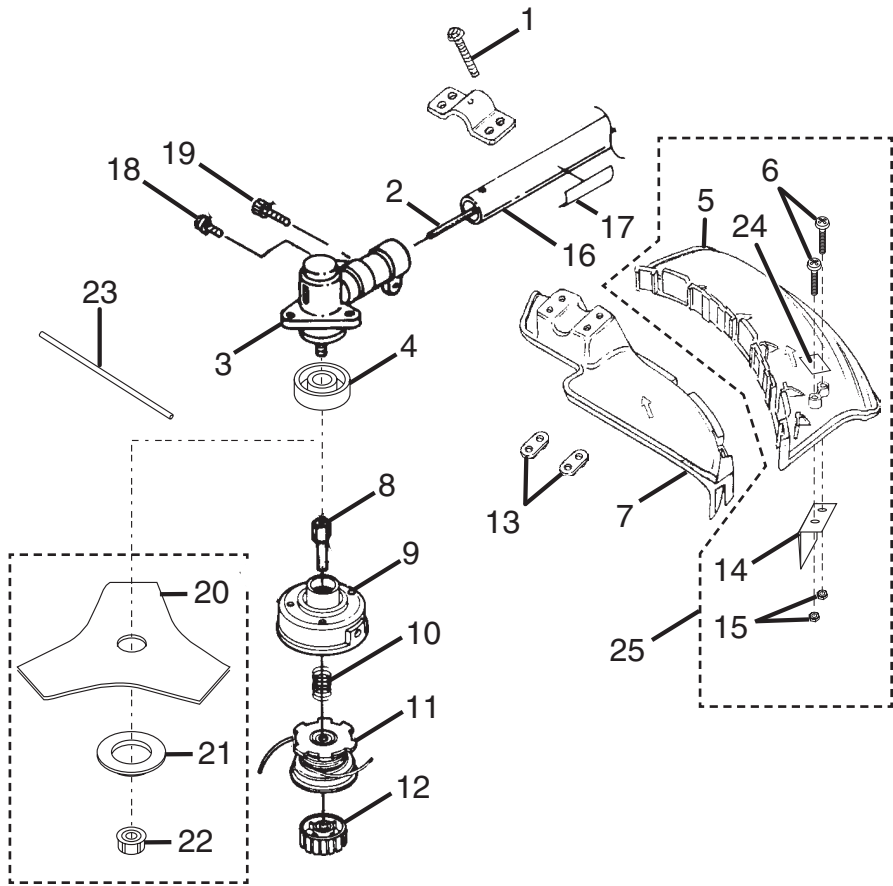

PARTS LIST FOR FIGURE A

NO.	KEY NUMBER	PART DESCRIPTION	QTY.	NO.	KEY NUMBER	PART DESCRIPTION	QTY.
1	984573001	IGNITION KIT.....	1	19	PS06259	TRIGGER.....	1
2	A06963	ELECTRICAL LEAD.....	1	20	PS01177	THROTTLE CABLE.....	1
3	82540	SCREW.....	2	21	PS01718	SPRING.....	1
4	A06964	ELECTRICAL LEAD.....	1	22	07385	SWITCH.....	1
5	PS02227	SPARK PLUG.....	1	23	PS01125	CONTROL HANDLE / LH.....	1
6	984633001	REAR COVER ASSEMBLY.....	1	24	PA00387	ELECTRICAL LEADS.....	1
7	PS00156	HOMELITE DECAL.....	1	25	00242	CLUTCH DISK (ST185 & ST385).....	2
8	82563	SCREW.....	2	26	98929A	WASHER.....	1
9	984531001	ROTOR AND PAWL ASSEMBLY.....	1	27	PS04300	SPACER.....	1
10	95479A	WASHER.....	1	28	A98773A	SPRING & CONTAINER.....	1
11	9789902	STARTER ROPE (42 in.).....	1	29	PS01122	STARTER PULLEY.....	1
12	984608001	STARTER ASSEMBLY.....	1	30	82543	SCREW.....	3
13	PA00385	STARTER HOUSING AND EYELET.....	1	31	82538	SCREW.....	4
14	5946702	STARTER GRIP.....	1	32	06976	DECAL, CE.....	1
15	PA01613	DRUM AND CONNECTOR.....	1	33	PS06261	DECAL, ZIP START.....	1
16	PS06258	INTERLOCK TRIGGER.....	1	34	984288001	DECAL, 112 POWER SOUND.....	1
17	82589	SCREW.....	9	35	PS06299	DECAL, MODEL.....	1
18	PS01124	CONTROL HANDLE / RH.....	1	36	PS01123	AIR BAFFLE PLATE.....	1
				37	PS00218	MUFFLER GUARD.....	1
				38	82541	SCREW.....	2
				39	03646	TORX WRENCH (NOT SHOWN).....	1